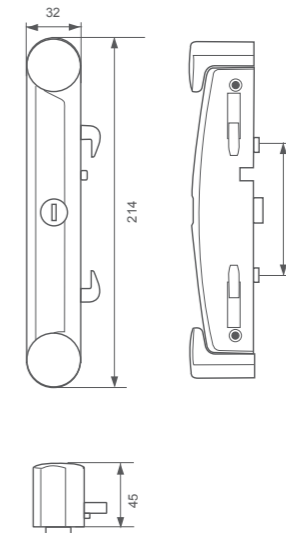

Curve

Available in Polesium™

- DS840 Keyed Polesium™
- DS841 Non-Keyed Polesium™

DS3000 Tumut

Slimline design with no handle over glass
Activators hidden by contemporary oval styling

- DS3000 Double Lock Set (Int. & Ext. cylinders)
- DS3001 Latch Set (no cylinders)
- DS3002 Lock Set (Ext. cylinder only)
- DS3005 Lock Set (Int. cylinder only)
- DS3008 Dummy Set (no cylinders)

DS3010 Carey

Slimline design with no handle over glass

- DS3010 Double Lock Set (Int. & Ext. cylinders)
- DS3011 Latch Set (no cylinders)
- DS3012 Lock Set (Ext. cylinder only)
- DS3015 Lock Set (Int. cylinder only)
- DS3018 Dummy Set (no cylinders)