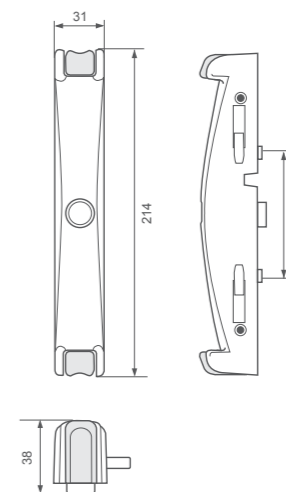

Curve

Available in Polesium™

- DS840 Keyed Polesium™
- DS841 Non-Keyed Polesium™

DS3000 Tumut

Slimline design with no handle over glass
Activators hidden by contemporary oval styling

- DS3000 Double Lock Set (Int. & Ext. cylinders)
- DS3001 Latch Set (no cylinders)
- DS3002 Lock Set (Ext. cylinder only)
- DS3005 Lock Set (Int. cylinder only)
- DS3008 Dummy Set (no cylinders)

DS3010 Carey

Slimline design with no handle over glass

- DS3010 Double Lock Set (Int. & Ext. cylinders)
- DS3011 Latch Set (no cylinders)
- DS3012 Lock Set (Ext. cylinder only)
- DS3015 Lock Set (Int. cylinder only)
- DS3018 Dummy Set (no cylinders)

DS3130 Timbarra

Striking D-pull handle with sleek design

- DS3130 Double Lock Set (Int. & Ext. cylinders)
- DS3131 Latch Set (no cylinders)
- DS3132 Lock Set (Ext. cylinder only)
- DS3135 Lock Set (Int. cylinder only)
- DS3138 Dummy Set (no cylinders)