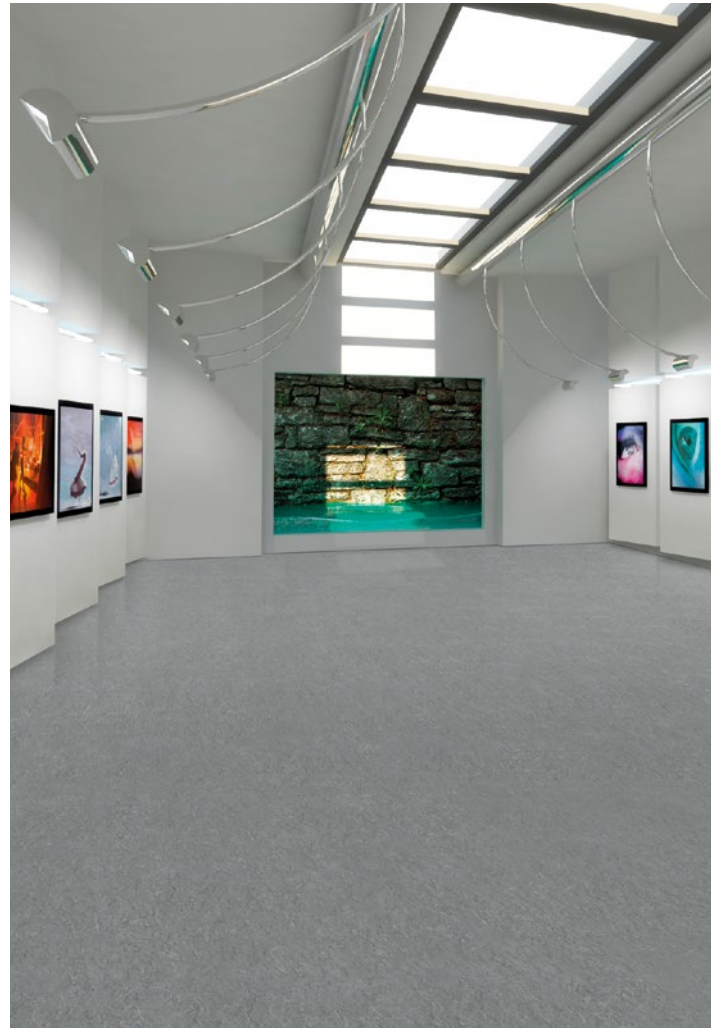

## Create Calm with the Natural Appeal of norament<sup>®</sup> 926 arago.

From the geographic relief of mountain peaks to the exposed stonework of today's contemporary spaces, natural texture offers calm in every environment. Capture this elemental appeal in surfaces that support your most heavily trafficked areas. Create timeless harmony with norament<sup>®</sup> 926 arago rubber flooring. Ideal for busy public spaces, such as hallways and entryways, norament<sup>®</sup> 926 arago balances durable materials with timeless beauty. Explore the natural connection of emotion and design.

# Experience Nature's Elegant Tones

norament® 926 arago's marbled strata and composed palette confirms its role as an essential design element. Explore a modern range of cool grey shades reflecting tones found throughout nature, from rich and exciting to soft and neutral. Achieve further dimension through unique marbling that blends seamlessly through each layer of norament® 926 arago tiles.