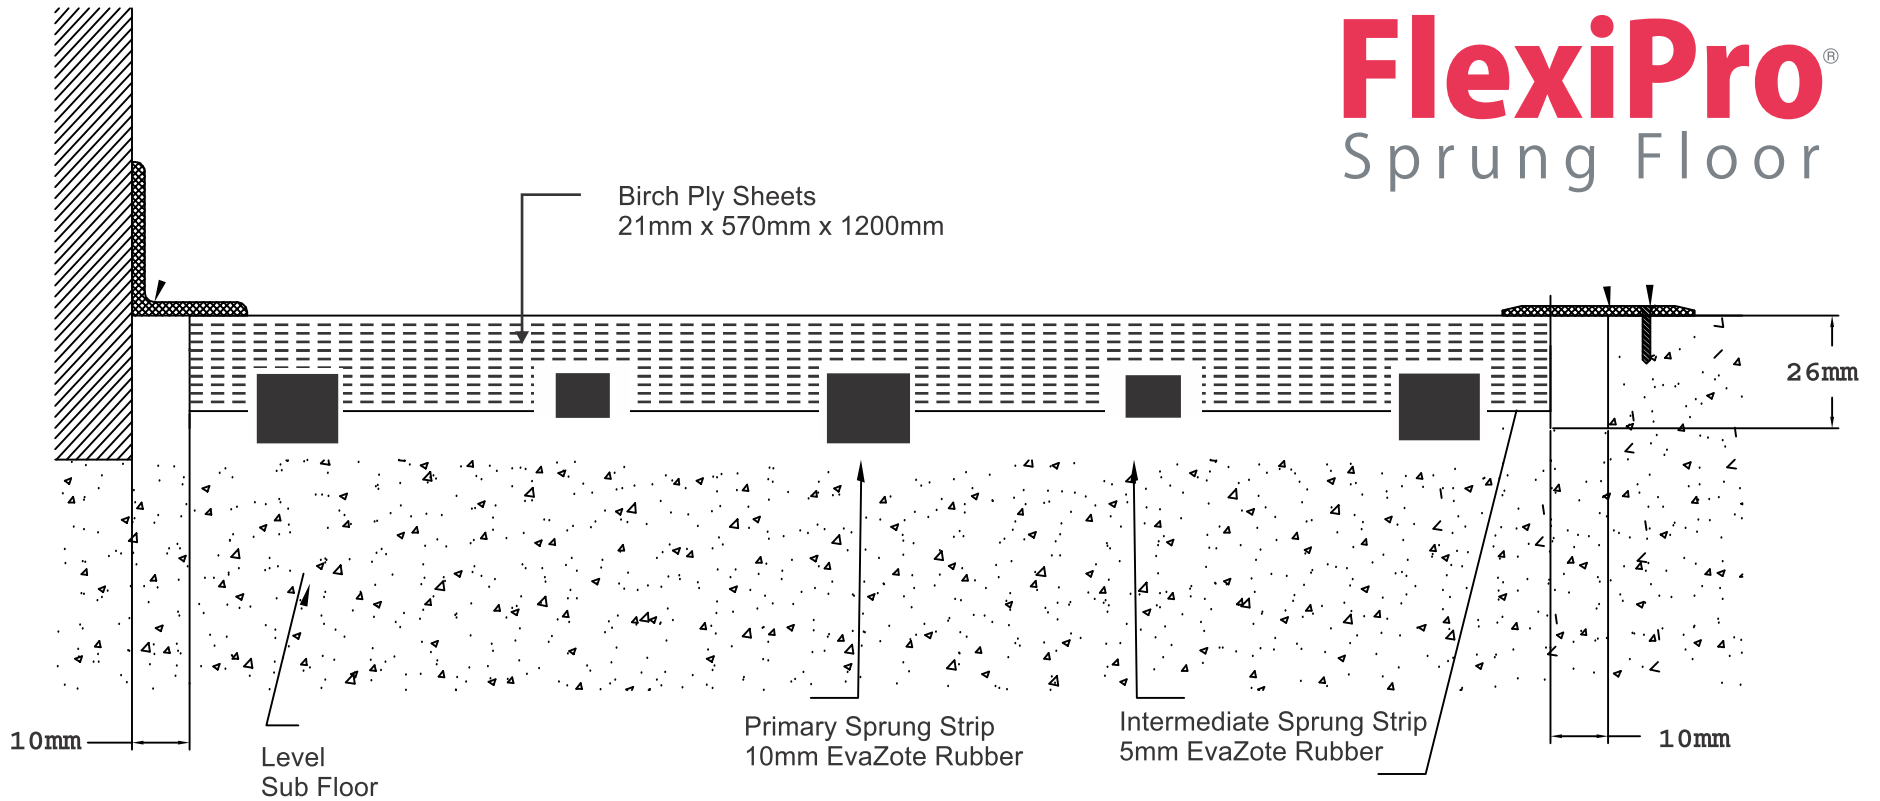

FlexiPro® Sprung Floor

DanceFloor
com au

📍 14b/ 8 Gladstone Road
Castle Hill
NSW, 2154

☎ **1300 712 066**
✉ info@transtage.com.au
🔍 www.dance-floor.com.au