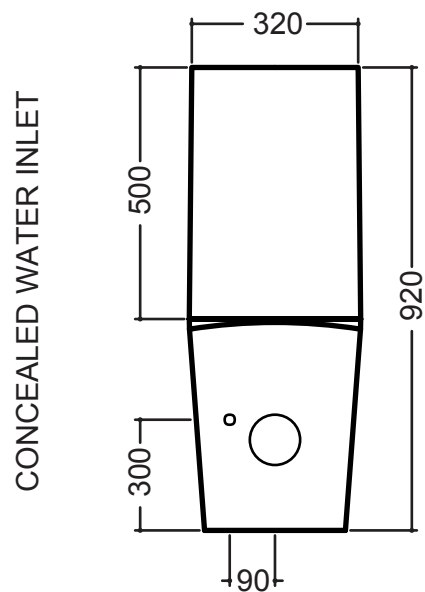

REAR VIEW

Manufactured by