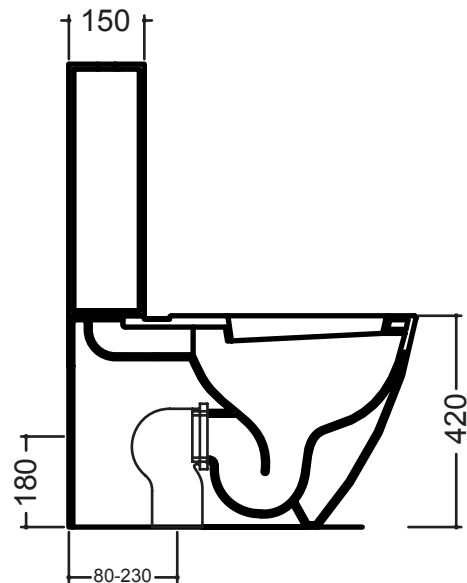

## close coupled wall faced suite 4.5/3 litre Dual Flush

Dial is a simple and elegant Line that aims to find the right balance between a circle and a square.

Code: white HIDL12  
Gloss Black HIDL12-GB

#### Inlet Options

Bottom inlet (Refer to tech Rear View drawing for details).

#### Fixings / Brackets

Fixings are provided for connection of the cistern to the pan (the cistern does not fix to the wall). A pair of PVC floor fixing brackets are also supplied as standard with the suite. These are secured to the floor, which then enables the pan screws to be fixed to the brackets (in most cases these brackets are not required).

#### Packing Details

Pan: 34.5kg, Cistern: 17kg, Seat: 3 kg.  
Supplied in two cartons.