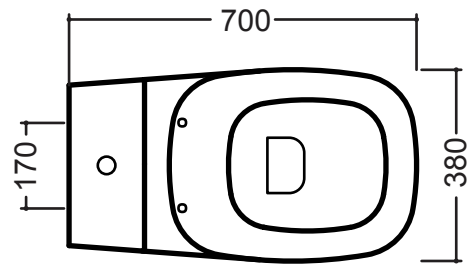

REAR VIEW

Manufactured by