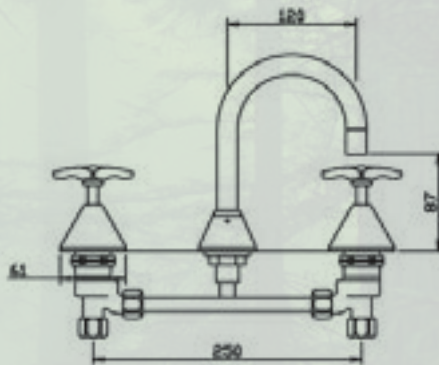

BASIN

BATH

VANITEE SPA

SINK TWIN

MINI SWAN

ALPINE

LEVER TAPWARE

BASIN SET