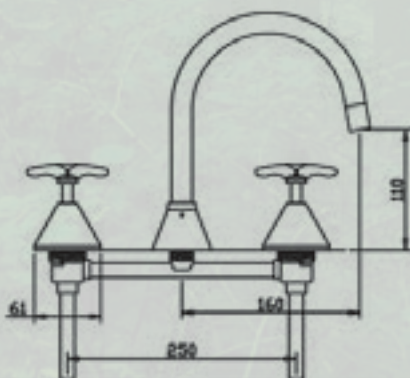

BASIN

BATH

VANITEE SPA

SINK TWIN

MINI SWAN

ALPINE

LEVER TAPWARE

BASIN SET