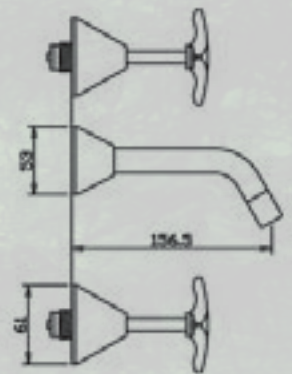

BASIN

BATH

VANITEE SPA

SINK TWIN

MINI SWAN

ALPINE

LEVER TAPWARE

BASIN SET