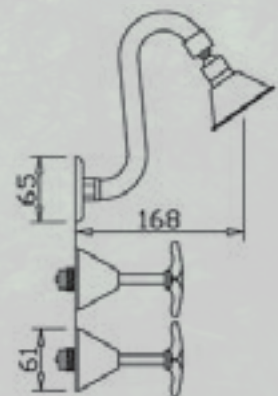

BASIN

BATH

VANITEE SPA

SINK TWIN

MINI SWAN

ALPINE

LEVER TAPWARE

BASIN SET

SHOWER SET

WALL SPA SET

BATH SET

**WALL SET
(with 200mm fixed spout)**

BASIN TWIN MIXER

Alpine, a breath of fresh air to contemporary tapware design.

Incorporating ceramic disc technology in lever design makes this an ideal tap for arthritic sufferers, persons with physical disabilities and those who simply want the ease of use this technology supports.