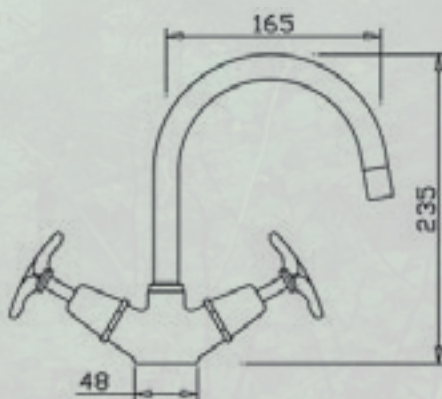

BASIN

BATH

VANITEE SPA

SINK TWIN

MINI SWAN

ALPINE

LEVER TAPWARE

BASIN SET

SHOWER SET

WALL SPA SET

BATH SET

**WALL SET
(with 200mm fixed spout)**

BASIN TWIN MIXER

Alpine, a breath of fresh air to contemporary tapware design.

Incorporating ceramic disc technology in lever design makes this an ideal tap for arthritic sufferers, persons with physical disabilities and those who simply want the ease of use this technology supports.