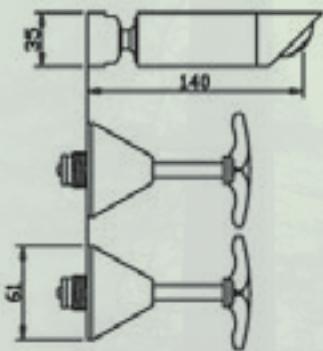

BASIN

BATH

VANITEE SPA

SINK TWIN

MINI SWAN

ALPINE

LEVER TAPWARE

BASIN SET