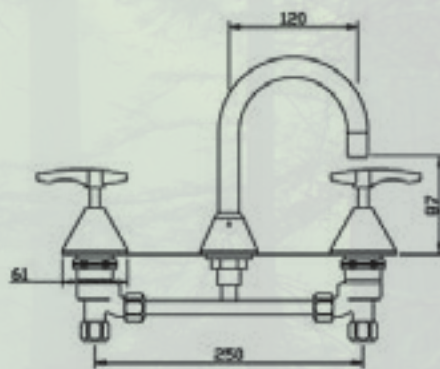

OPTIONS

Jumper Valve

Ceramic Disc

SHOWER LEVER

BASIN LEVER

BATH LEVER

WALL SET LEVER

SINK TWIN LEVER

WALL SPA LEVER

ALPINE

ACCESSORIES

SINGLE TOWEL RAIL

DOUBLE TOWEL RAIL

TOILET ROLL HOLDER

SOAP DISH

TOWEL RING