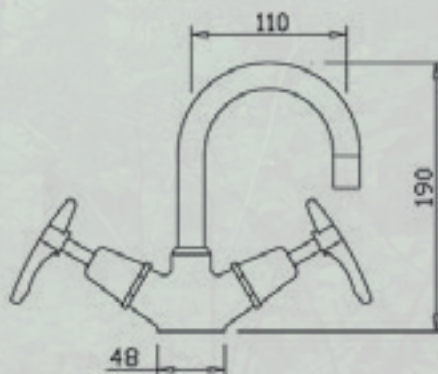

OPTIONS

Jumper Valve

Ceramic Disc

SHOWER LEVER

BASIN LEVER

BATH LEVER

WALL SET LEVER

SINK TWIN LEVER

WALL SPA LEVER

ALPINE

ACCESSORIES

SINGLE TOWEL RAIL

DOUBLE TOWEL RAIL

TOILET ROLL HOLDER

SOAP DISH

TOWEL RING