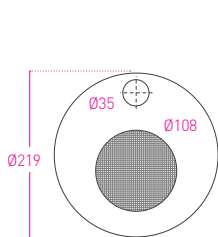

CELSIUS ALL-IN-ONE

ALL-IN-ONE CLASSIC

90915
FONT FOR
CLASSIC AND ELITE

93441
FONT FOR ARC
AND CUBE

ZIP HYDROTAP CLASSIC RANGE

MODEL	ORDER CODE	BOILING	CHILLED	SPARKLING	AMBIENT	W x D x H (mm)
ZIP HYDROTAP CLASSIC						
BCS	HT1783	•	•	•		338 x 461 x 333
BC	HT1784	•	•			280 x 455 x 333
BA	HT1785	•			•	280 x 313 x 333
B	HT1786	•				280 x 313 x 333
CS	HT1787		•	•		280 x 405 x 333
C	HT1888		•			280 x 405 x 333