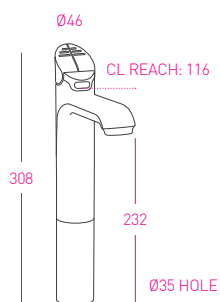

TECHNICAL INFORMATION

CLASSIC