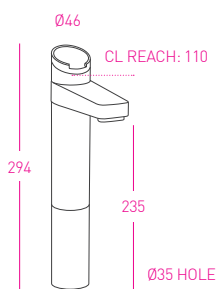

TECHNICAL INFORMATION

ELITE