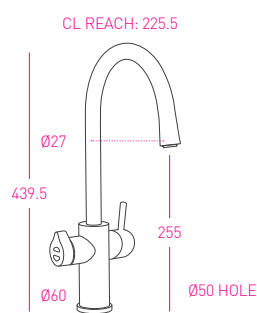

Suits any current residential
sparkling model Zip HydroTap

TECHNICAL INFORMATION

CLASSIC

ELITE

ARC

CUBE

CELSIUS ARC

CELSIUS CUBE