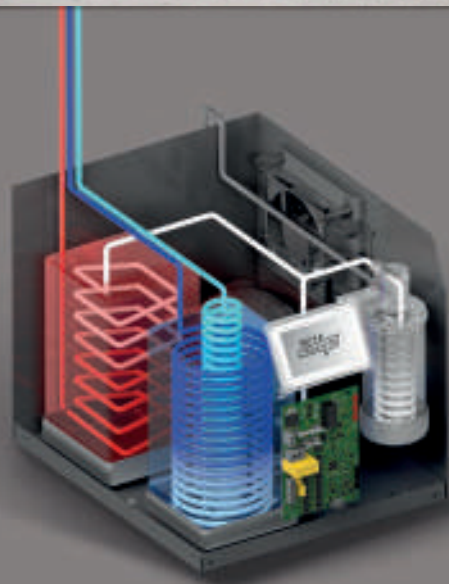

ZIP HYDROTAP FOR YOUR HOME

PURE TASTING | INSTANT | **BOILING** | **CHILLED** | **SPARKLING**

THE WORLD'S MOST ADVANCED DRINKING WATER SYSTEM

CLASSIC

ARC

CUBE

ELITE

CELSIUS ARC