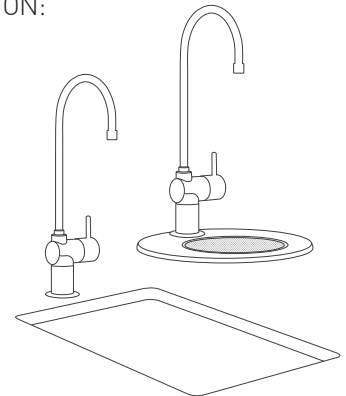

FILTER TAP

Following the same sleek design as the ChillTap, the Filter Tap produces filtered ambient water. Great for those that prefer their water cold, but not chilled.

3 WAY FILTERED MIXER TAP

THE 3 WAY FILTERED MIXER TAP CAN DELIVER THE FOLLOWING WATER COMBINATION:

	
FILTERED	UNFILTERED
AMBIENT	HOT & COLD

AVAILABLE IN:

STANDARD

STAINLESS STEEL

3 WAY FILTERED MIXER TAP CAN BE INSTALLED OVER SINK ONLY

Featured product Zip 3 Way Filtered Mixer Tap installed over sink

FILTER TAP

THE FILTER TAP CAN DELIVER THIS WATER COMBINATION:

FILTERED
AMBIENT

AVAILABLE IN:

STANDARD

CHROME

FILTER TAP CAN BE INSTALLED OVER SINK OR OPTIONAL FONT

Featured product Zip Filter Tap installed over sink

“The Zip HydroTap is perfect for any home owner that enjoys a practical, sleek and modern design with the benefits of convenience and functionality.”