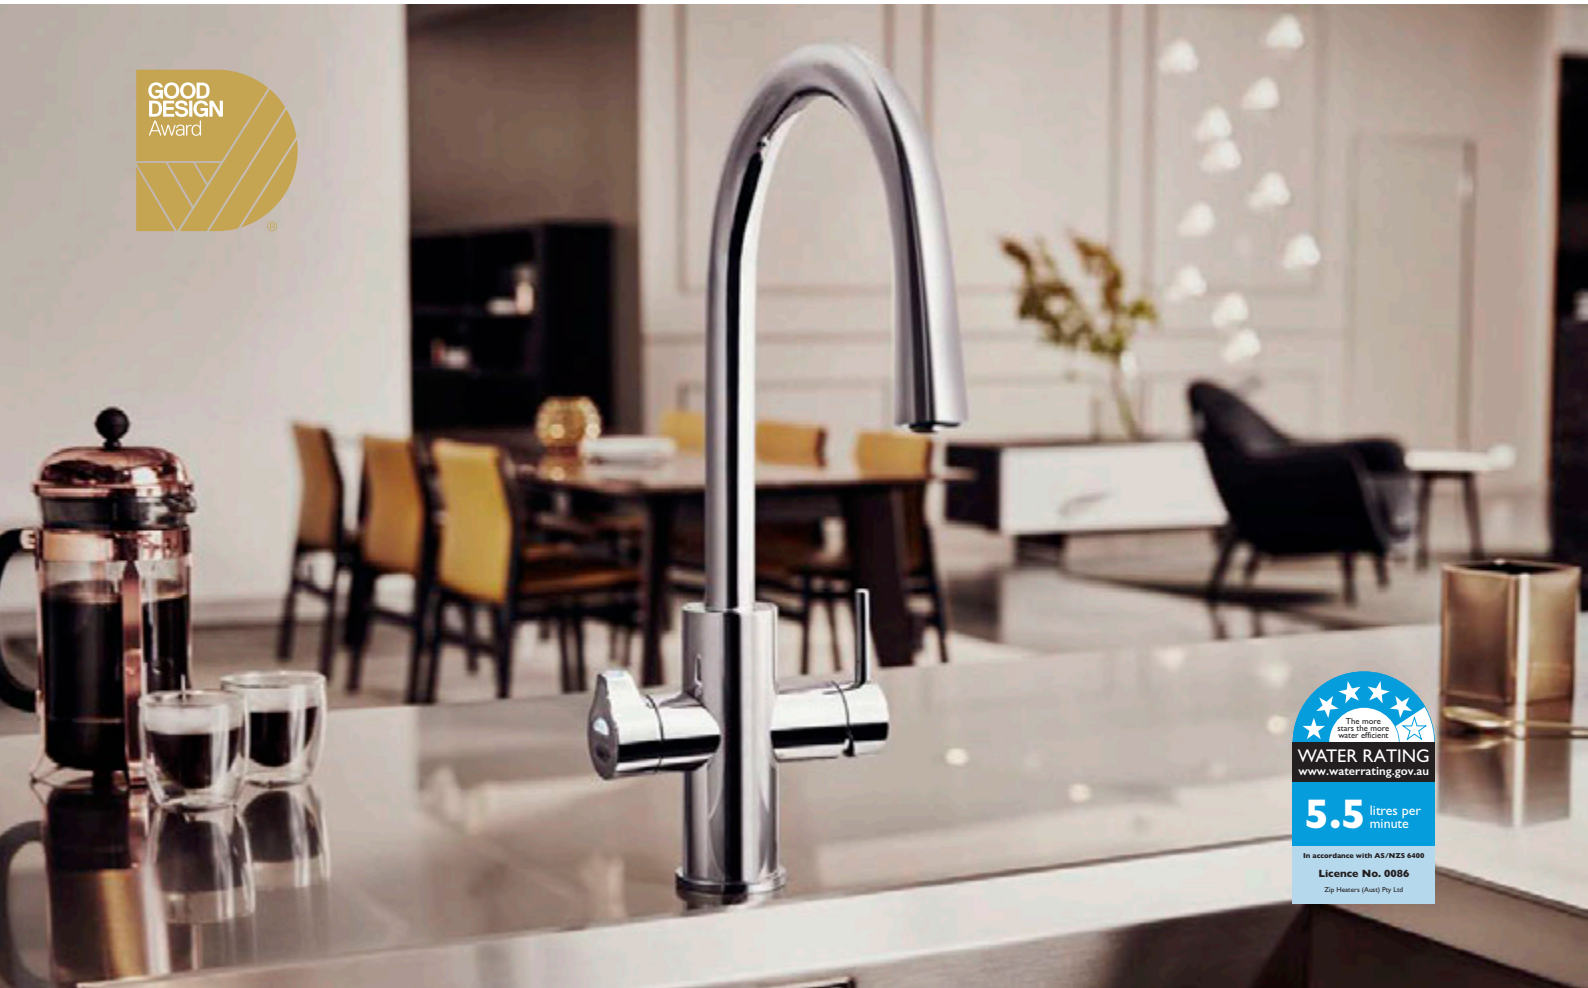

CELSIUS ALL-IN-ONE ARC

CELSIUS ALL-IN-ONE ARC CAN BE
INSTALLED OVER SINK ONLY

AVAILABLE IN ANY OF THE FOLLOWING WATER COMBINATIONS:

FILTERED	UNFILTERED
BOILING CHILLED SPARKLING	HOT & COLD

FILTERED	UNFILTERED
BOILING CHILLED	HOT & COLD