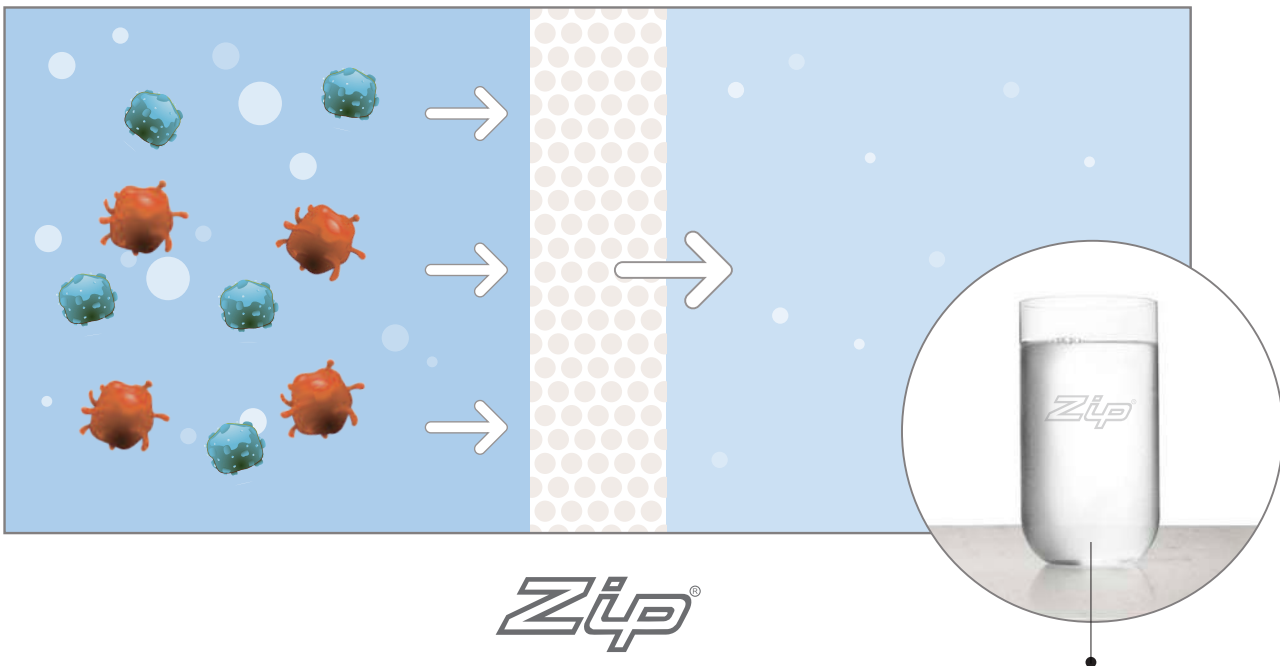

PURE-TASTING DRINKING WATER

ADVANCED FILTRATION

Our Micropurity™ system combines activated carbon and 0.2 micron sediment removal technology into one easy to change, hygienic cartridge.

REMOVES CONTAMINANTS

Zip Genuine Filters not only remove taste, odour, dirt, contaminants and heavy metals such as lead from the water, but also up to 97% of chlorine and 99.9% of microbiological cysts if present.

HEALTHIER WATER

At Zip Water, we put water quality at the heart of our offering, making each and every glass healthier and tastier for you.

**MICROPURITY™
FILTRATION**

SAFELY FILTERS DOWN TO **0.2 MICRON**

Crystal clear pure tasting water