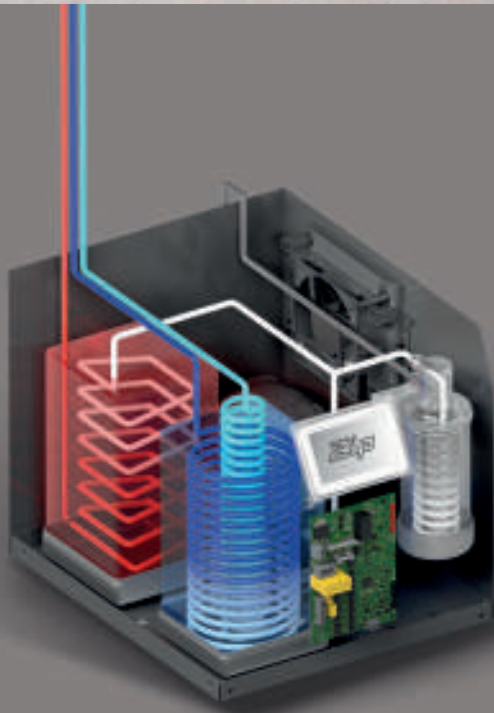

WHY ZIP HYDROTAP IS THE WORLD'S MOST ADVANCED DRINKING WATER APPLIANCE