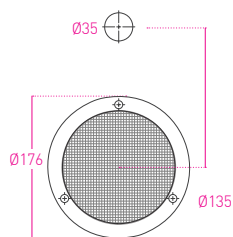

CELSIUS ALL-IN-ONE

ALL-IN-ONE CLASSIC

90915
FONT FOR
CLASSIC AND ELITE

93441
FONT FOR ARC
AND CUBE

ZIP HYDROTAP CLASSIC RANGE

MODEL	ORDER CODE	BOILING	CHILLED	SPARKLING	AMBIENT	W x D x H (mm)
ZIP HYDROTAP CLASSIC						
BCS	HT1783	•	•	•		338 x 461 x 333
BC	HT1784	•	•			280 x 455 x 333
BA	HT1785	•			•	280 x 313 x 333
B	HT1786	•				280 x 313 x 333
CS	HT1787		•	•		280 x 405 x 333
C	HT1888		•			280 x 405 x 333