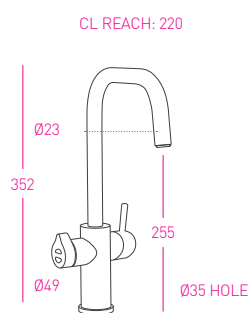

Suits any current residential
sparkling model Zip HydroTap

TECHNICAL INFORMATION

CLASSIC

ELITE

ARC

CUBE

CELSIUS ARC

CELSIUS CUBE

CELSIUS ALL-IN-ONE

ALL-IN-ONE CLASSIC

90915
FONT FOR
CLASSIC AND ELITE

93441
FONT FOR ARC
AND CUBE

ZIP HYDROTAP CLASSIC RANGE

MODEL	ORDER CODE	BOILING	CHILLED	SPARKLING	AMBIENT	W x D x H (mm)
ZIP HYDROTAP CLASSIC						
BCS	HT1783	•	•	•		338 x 461 x 333
BC	HT1784	•	•			280 x 455 x 333
BA	HT1785	•			•	280 x 313 x 333
B	HT1786	•				280 x 313 x 333
CS	HT1787		•	•		280 x 405 x 333
C	HT1888		•			280 x 405 x 333