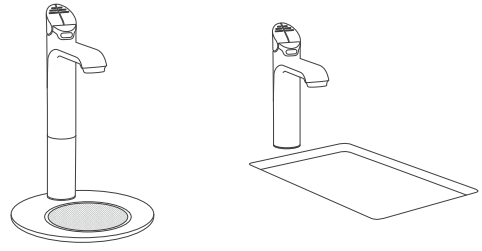

CLASSIC ALL-IN-ONE

The Classic HydroTap All-In-One offers filtered boiling, chilled and sparkling water, plus unfiltered hot and cold water from a single tap. Installed over the sink, its design is perfect for those looking to blend contemporary aesthetics with industrial elements in their kitchen.

MINIBOIL CLASSIC

Enclosed in Zip Water understated yet timeless design, the compact and simple-to-use Miniboil Classic offers filtered boiling and ambient water at the touch of a button.

CLASSIC

HYDROTAP CLASSIC CAN BE INSTALLED OVER SINK OR OPTIONAL FONT