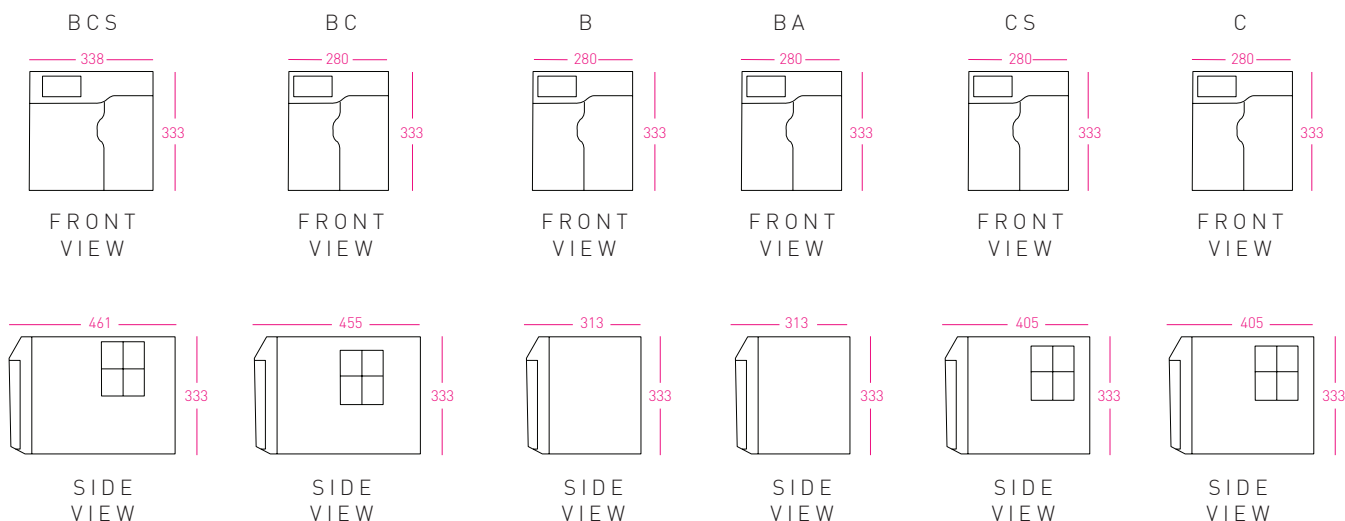

CELSIUS ALL-IN-ONE

ALL-IN-ONE CLASSIC

90915
FONT FOR
CLASSIC AND ELITE

93441
FONT FOR ARC
AND CUBE

ZIP HYDROTAP CLASSIC RANGE

MODEL	ORDER CODE	BOILING	CHILLED	SPARKLING	AMBIENT	W x D x H (mm)
ZIP HYDROTAP CLASSIC						
BCS	HT1783	•	•	•		338 x 461 x 333
BC	HT1784	•	•			280 x 455 x 333
BA	HT1785	•			•	280 x 313 x 333
B	HT1786	•				280 x 313 x 333
CS	HT1787		•	•		280 x 405 x 333
C	HT1888		•			280 x 405 x 333