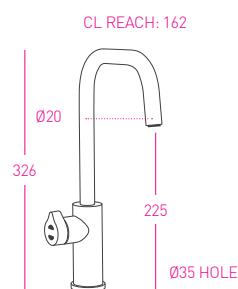

Suits any current residential
sparkling model Zip HydroTap

TECHNICAL INFORMATION

CLASSIC

ELITE

ARC

CUBE

CELSIUS ARC

CELSIUS CUBE

CELSIUS ALL-IN-ONE

ALL-IN-ONE CLASSIC

90915
FONT FOR
CLASSIC AND ELITE

93441
FONT FOR ARC
AND CUBE

ZIP HYDROTAP CLASSIC RANGE

MODEL	ORDER CODE	BOILING	CHILLED	SPARKLING	AMBIENT	W x D x H (mm)
ZIP HYDROTAP CLASSIC						
BCS	HT1783	•	•	•		338 x 461 x 333
BC	HT1784	•	•			280 x 455 x 333
BA	HT1785	•			•	280 x 313 x 333
B	HT1786	•				280 x 313 x 333
CS	HT1787		•	•		280 x 405 x 333
C	HT1888		•			280 x 405 x 333