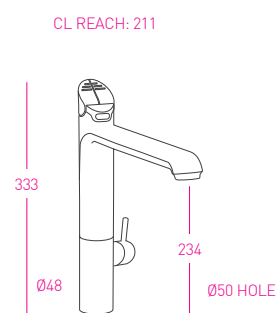

CELSIUS ALL-IN-ONE

ALL-IN-ONE CLASSIC

90915
FONT FOR
CLASSIC AND ELITE

93441
FONT FOR ARC
AND CUBE

ZIP HYDROTAP CLASSIC RANGE

MODEL	ORDER CODE	BOILING	CHILLED	SPARKLING	AMBIENT	W x D x H (mm)
ZIP HYDROTAP CLASSIC						
BCS	HT1783	•	•	•		338 x 461 x 333
BC	HT1784	•	•			280 x 455 x 333
BA	HT1785	•			•	280 x 313 x 333
B	HT1786	•				280 x 313 x 333
CS	HT1787		•	•		280 x 405 x 333
C	HT1888		•			280 x 405 x 333