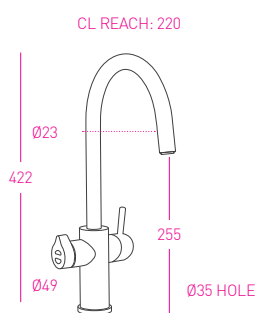

Suits any current residential
sparkling model Zip HydroTap

TECHNICAL INFORMATION

CLASSIC

ELITE

ARC

CUBE

CELSIUS ARC

CELSIUS CUBE