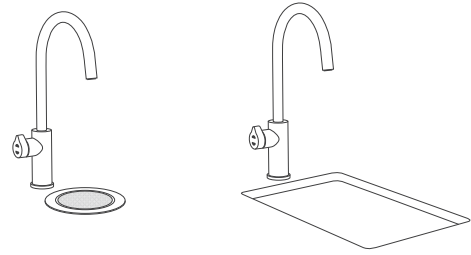

MINIBOIL CLASSIC

THE MINIBOIL CLASSIC CAN DELIVER THE FOLLOWING WATER COMBINATIONS:

FILTERED	FILTERED
BOILING AMBIENT	BOILING

THE MINIBOIL CLASSIC CAN BE INSTALLED OVER SINK OR OPTIONAL FONT

AVAILABLE IN:

STANDARD

Featured product Miniboil Classic installed with optional font in Bright Chrome

ZIP HYDROTAP

DESIGN RANGE

DESIGN RANGE
ARC

Able to complement any kitchen – from traditional to contemporary – Zip’s design-led Arc, Cube and Elite HydroTaps have been created with the interiors enthusiast in mind. As practical as they are beautiful, all three taps offer your choice of instant filtered, boiling, chilled or sparkling water – or all three – giving you water any way you want it.

CUBE

ELITE

ARC

HYDROTAP DESIGN RANGE ARC CAN BE INSTALLED OVER SINK OR OPTIONAL FONT

AVAILABLE IN ANY OF THE FOLLOWING WATER COMBINATIONS:

FILTERED	FILTERED	FILTERED	FILTERED	FILTERED	FILTERED
BOILING CHILLED SPARKLING	BOILING CHILLED	CHILLED SPARKLING	CHILLED	BOILING AMBIENT	BOILING