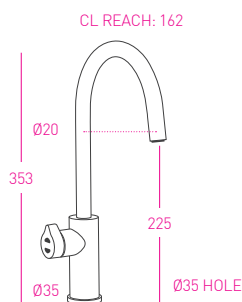

Suits any current residential
sparkling model Zip HydroTap

TECHNICAL INFORMATION

CLASSIC

ELITE

ARC

CUBE

CELSIUS ARC

CELSIUS CUBE

CELSIUS ALL-IN-ONE

ALL-IN-ONE CLASSIC

90915
FONT FOR
CLASSIC AND ELITE

93441
FONT FOR ARC
AND CUBE

ZIP HYDROTAP CLASSIC RANGE

MODEL	ORDER CODE	BOILING	CHILLED	SPARKLING	AMBIENT	W x D x H (mm)
ZIP HYDROTAP CLASSIC						
BCS	HT1783	•	•	•		338 x 461 x 333
BC	HT1784	•	•			280 x 455 x 333
BA	HT1785	•			•	280 x 313 x 333
B	HT1786	•				280 x 313 x 333
CS	HT1787		•	•		280 x 405 x 333
C	HT1888		•			280 x 405 x 333