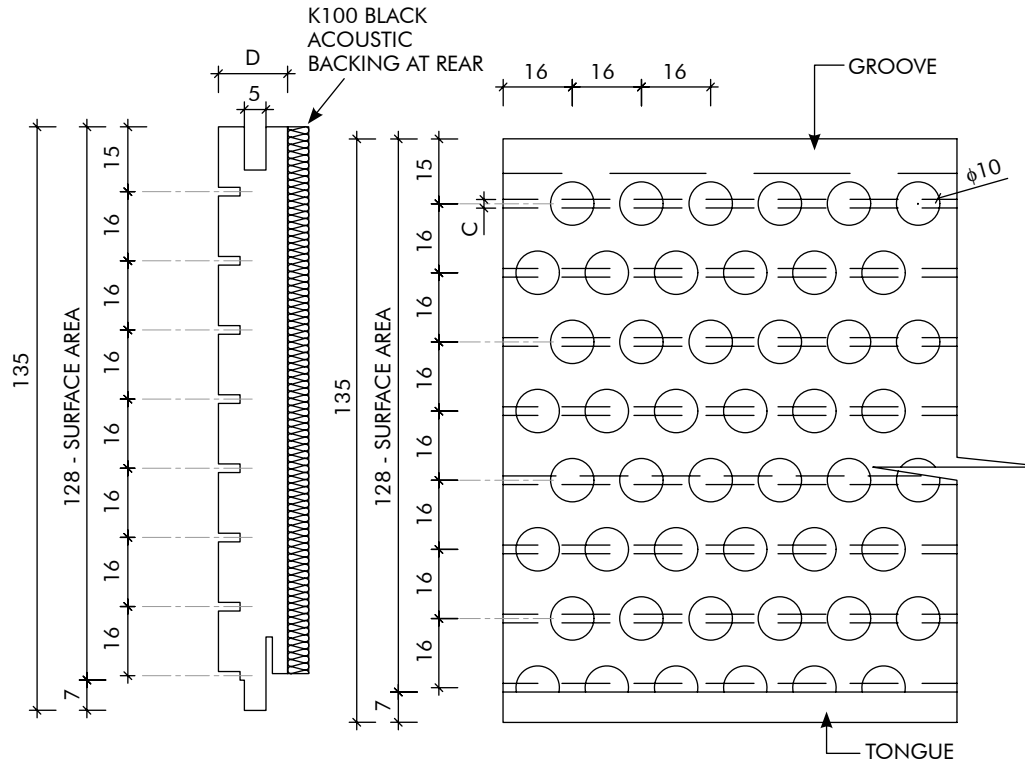

KEY R-LINE

KEYSTONE
LININGS & ACOUSTICS

A graphic element consisting of a grid of blue dots of varying sizes, arranged in a pattern that suggests a key or a stone, positioned to the right of the company name.

We bring Architects Imagination to Life

www.KeystoneLinings.com.au

KR1 PATTERNS

KEY R-LINE

KR1/16/C

LEGEND	
A	R - LINE LENGTH
B	R - LINE WIDTH
C	GROOVE WIDTH
D	THICKNESS

KEY INFORMATION	
PATTERN	KR1
SPACING	16mm

GROOVE WIDTHS/ PERCENTAGE OF OPEN AREA			
GROOVE WIDTH (mm)	2	3	-
OPEN AREA (%)	7.7	11.3	-

03 SIDE VIEW
Scale - NTS

04 PERFORATION DETAIL
Scale - NTS

02 FACE VIEW
Scale - NTS

01 REAR VIEW
Scale - NTS

LEGEND	
A	R - LINE LENGTH
B	R - LINE WIDTH
C	GROOVE WIDTH
D	THICKNESS

KEY INFORMATION	
PATTERN	KR1
SPACING	32mm

GROOVE WIDTHS/ PERCENTAGE OF OPEN AREA			
GROOVE WIDTH (mm)	2	3	-
OPEN AREA (%)	3.8	5.7	-

03 SIDE VIEW
Scale - NTS

04 PERFORATION DETAIL
Scale - NTS

02 FACE VIEW
Scale - NTS