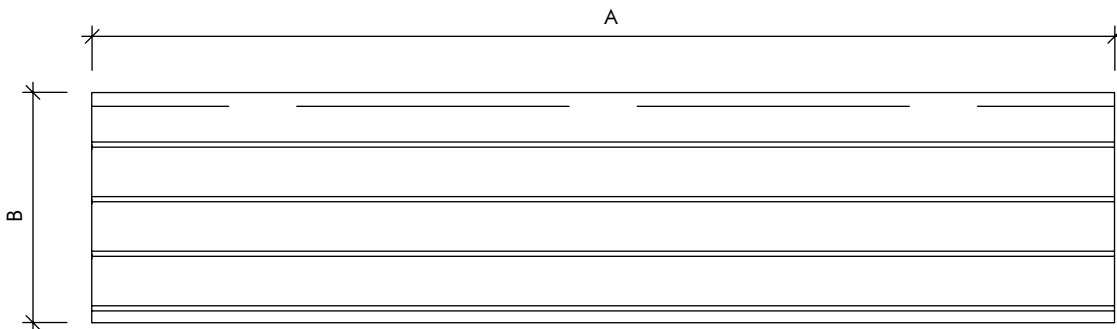

KEY R-LINE

KEYSTONE
LININGS & ACOUSTICS

A graphic element consisting of a grid of blue dots of varying sizes, arranged in a pattern that suggests a key or a stone, positioned to the right of the company name.

GROOVE WIDTHS/ PERCENTAGE OF OPEN AREA			
GROOVE WIDTH (mm)	2	3	-
OPEN AREA (%)	7.7	11.3	-

03 SIDE VIEW
Scale - NTS

04 PERFORATION DETAIL
Scale - NTS

02 FACE VIEW
Scale - NTS

01 REAR VIEW
Scale - NTS

LEGEND	
A	R - LINE LENGTH
B	R - LINE WIDTH
C	GROOVE WIDTH
D	THICKNESS

KEY INFORMATION	
PATTERN	KR1
SPACING	32mm

GROOVE WIDTHS/ PERCENTAGE OF OPEN AREA			
GROOVE WIDTH (mm)	2	3	-
OPEN AREA (%)	3.8	5.7	-

03 SIDE VIEW
Scale - NTS

04 PERFORATION DETAIL
Scale - NTS

02 FACE VIEW
Scale - NTS