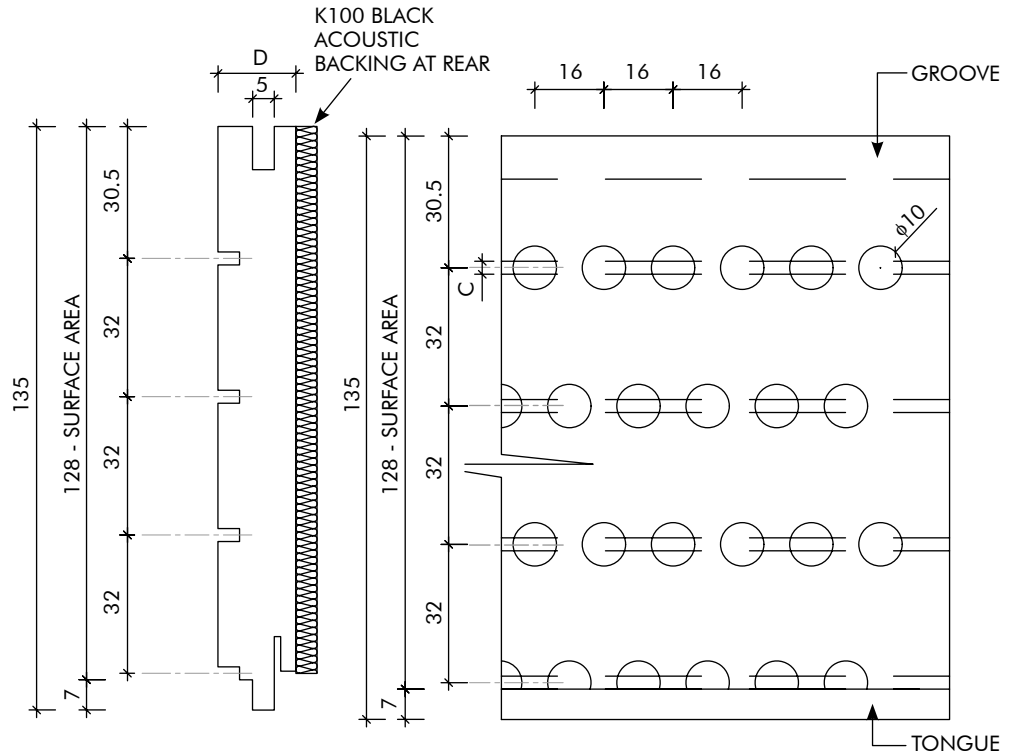

We bring Architects Imagination to Life

www.KeystoneLinings.com.au

KR1 PATTERNS

KEY R-LINE

KR1/16/C

LEGEND	
A	R - LINE LENGTH
B	R - LINE WIDTH
C	GROOVE WIDTH
D	THICKNESS

KEY INFORMATION	
PATTERN	KR1
SPACING	16mm

GROOVE WIDTHS/ PERCENTAGE OF OPEN AREA			
GROOVE WIDTH (mm)	2	3	-
OPEN AREA (%)	7.7	11.3	-

03 SIDE VIEW
Scale - NTS

04 PERFORATION DETAIL
Scale - NTS

02 FACE VIEW
Scale - NTS

01 REAR VIEW
Scale - NTS

LEGEND	
A	R - LINE LENGTH
B	R - LINE WIDTH
C	GROOVE WIDTH
D	THICKNESS

KEY INFORMATION	
PATTERN	KR1
SPACING	32mm

GROOVE WIDTHS/ PERCENTAGE OF OPEN AREA			
GROOVE WIDTH (mm)	2	3	-
OPEN AREA (%)	3.8	5.7	-

03 SIDE VIEW
Scale - NTS

04 PERFORATION DETAIL
Scale - NTS

02 FACE VIEW
Scale - NTS

01 REAR VIEW
Scale - NTS

Level 1, 7-8 Davis Road,
Wetherill Park, NSW 2164
02 9604 8813
www.KeystoneLinings.com.au