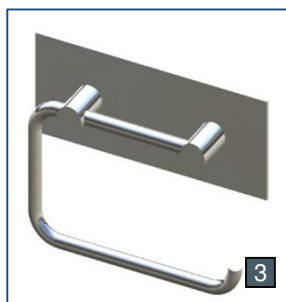

ACCENT Geo Viva

Accessories

Geo Viva Accessories are designed to compliment Geo Viva, Intamix Geo Viva and Malmo Tapware and most are available with or without Back Plates. Geo Viva is designed and manufactured in Australia.

1. **Soap Rack** VIV-C034 (available with Back Plate VIV-C034BP)
2. **4-Hole Soap Shelf** VIV-C034H (available with Back Plate VIV-C034HBP)
3. **Toilet Roll Holder** VIV-C032 and with Back Plate VIV-C032BP
4. **Towel Ring** VIV-C031 (available with Back Plate VIV-C031BP)
5. **Double Toilet Roll Holder with Back Plate** VIV-C049BP (available without Back Plate VIV-C049)
6. **Robe Hooks** 30mm long VIV-C033 and 60mm long VIV-C057
7. **Towel Rails** (913mm) Single: VIV-C027, Double: VIV-C029 (686mm) Single: VIV-C028, Double: VIV-C030
8. **Hob Mounted Soap Dispenser with Bottle** VIV-CGVB

Accent International

NSW: 3/3 Warrah Street, Chatswood 2067 P: 02 9882 2633 F: 02 9882 2644

Email: info@accenttapware.com.au Web: www.accenttapware.com.au