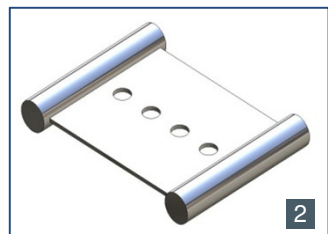

ACCENT Geo Viva

Accessories

Geo Viva Accessories are designed to compliment Geo Viva, Intamix Geo Viva and Malmo Tapware and most are available with or without Back Plates. Geo Viva is designed and manufactured in Australia.

1. **Soap Rack** VIV-C034 (available with Back Plate VIV-C034BP)
2. **4-Hole Soap Shelf** VIV-C034H (available with Back Plate VIV-C034HBP)
3. **Toilet Roll Holder** VIV-C032 and with Back Plate VIV-C032BP
4. **Towel Ring** VIV-C031 (available with Back Plate VIV-C031BP)
5. **Double Toilet Roll Holder with Back Plate** VIV-C049BP (available without Back Plate VIV-C049)
6. **Robe Hooks** 30mm long VIV-C033 and 60mm long VIV-C057
7. **Towel Rails** (913mm) Single: VIV-C027, Double: VIV-C029 (686mm) Single: VIV-C028, Double: VIV-C030
8. **Hob Mounted Soap Dispenser with Bottle** VIV-CGVB

Accent International

NSW: 3/3 Warrah Street, Chatswood 2067 P: 02 9882 2633 F: 02 9882 2644

Email: info@accenttapware.com.au Web: www.accenttapware.com.au