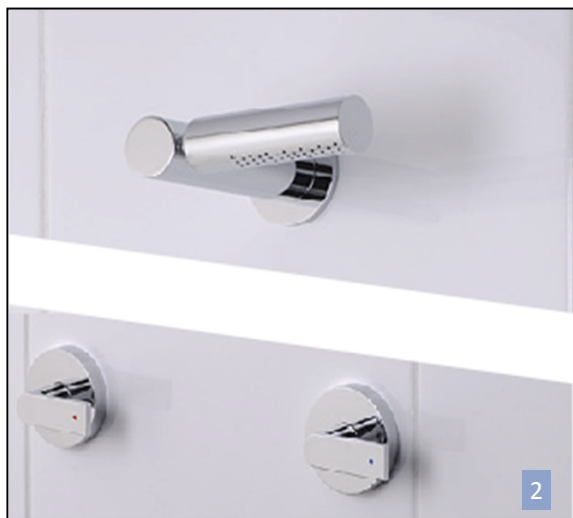

Geo Viva is 3 star WELS rated

1. Wall Set with 200mm Fixed Spout and Soap Shelf VIV-C003BPMV
2. Wall Set with 210mm Centre Fixed Spout VIV-C059
3. Wall Set with 210mm Offset Fixed Spout VIV-C058
4. Basin Set with Curved Fixed Spout VIV-C001
5. Basin Set with Flat Top Swivel Spout VIV-C063
6. Wall Set with 260mm Curved Swivel Spout VIV-C015
7. Hot and Cold Taps with Soap Shelf on Back Plate VIV-C042BP

ACCENT

Intamix Geo Viva

Concealed Mixer System

The **Intamix Geo Viva** Range is small in size but big in versatility. In Wall or In Hob Mixers combined with Spouts, Showers and Accessories with or without Back Plates provide the perfect bathroom solution. In wall bodies are supplied with all sets.

ACCENT

Malmo

Inspired by Scandinavian design, Accent's Malmo is manufactured in Australia to the highest standards. Orientation of the handles can be set to parallel the fixture or spout.

Malmo is 3 star WELS rated

1. Basin Set with Fixed Spout MAL-C001
2. Shower Set with Right Angle Shower MAL-C011
3. Wall Bath Set with 165mm Swivel Spout MAL-C002

Malmo is designed and manufactured in Australia

Accent International