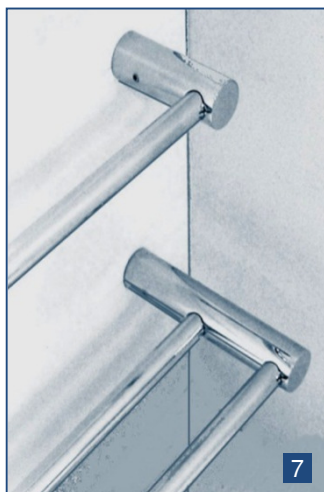

ACCENT Geo Viva

Accessories

Geo Viva Accessories are designed to compliment Geo Viva, Intamix Geo Viva and Malmo Tapware and most are available with or without Back Plates. Geo Viva is designed and manufactured in Australia.

1. **Soap Rack** VIV-C034 (available with Back Plate VIV-C034BP)
2. **4-Hole Soap Shelf** VIV-C034H (available with Back Plate VIV-C034HBP)
3. **Toilet Roll Holder** VIV-C032 and with Back Plate VIV-C032BP
4. **Towel Ring** VIV-C031 (available with Back Plate VIV-C031BP)
5. **Double Toilet Roll Holder with Back Plate** VIV-C049BP (available without Back Plate VIV-C049)
6. **Robe Hooks** 30mm long VIV-C033 and 60mm long VIV-C057
7. **Towel Rails** (913mm) Single: VIV-C027, Double: VIV-C029 (686mm) Single: VIV-C028, Double: VIV-C030
8. **Hob Mounted Soap Dispenser with Bottle** VIV-CGVB

Accent International

NSW: 3/3 Warrah Street, Chatswood 2067 P: 02 9882 2633 F: 02 9882 2644

Email: info@accenttapware.com.au Web: www.accenttapware.com.au