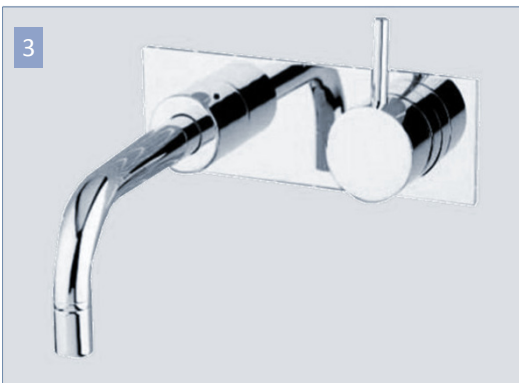

Geo Viva is 3 star WELS rated

1. Wall Set with 200mm Fixed Spout and Soap Shelf VIV-C003BPMV
2. Wall Set with 210mm Centre Fixed Spout VIV-C059
3. Wall Set with 210mm Offset Fixed Spout VIV-C058
4. Basin Set with Curved Fixed Spout VIV-C001
5. Basin Set with Flat Top Swivel Spout VIV-C063
6. Wall Set with 260mm Curved Swivel Spout VIV-C015
7. Hot and Cold Taps with Soap Shelf on Back Plate VIV-C042BP

ACCENT

Intamix Geo Viva

Concealed Mixer System

The **Intamix Geo Viva** Range is small in size but big in versatility. In Wall or In Hob Mixers combined with Spouts, Showers and Accessories with or without Back Plates provide the perfect bathroom solution. In wall bodies are supplied with all sets.

Intamix Geo Viva is 4 star WELS rated

1. Inwall Mixer with 210mm Fixed Spout INT-SMX4
2. In Hob Mixer with 220mm Curved Swivel Spout INT-CMX12
3. Inwall Mixer with 210mm Fixed Spout on Back Plate INT-CMX4BP
4. Inwall Mixer with 260mm Flat Top Swivel Spout INT-CMX8