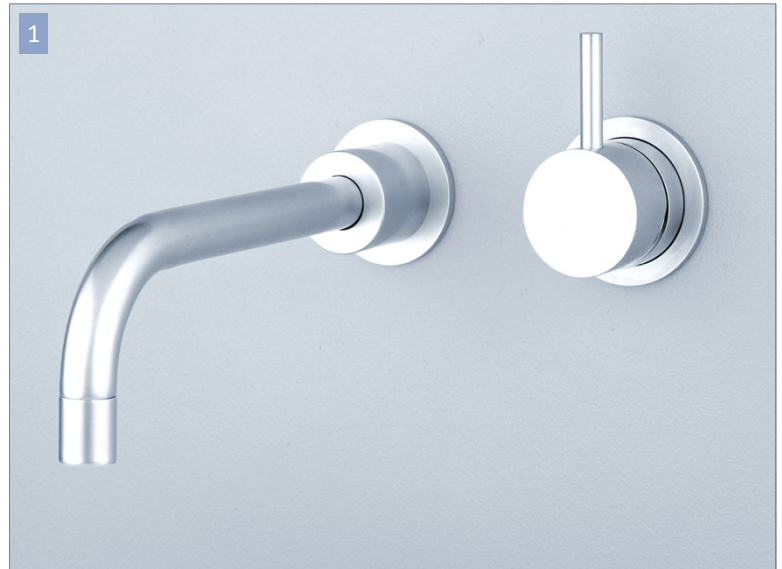

ACCENT Geo Viva

The **Geo Viva** Range has great flexibility with combinations of Hot and Cold Taps, Spouts, Showers and Accessories with or without Back Plates. In wall bodies are supplied with all sets.

Geo Viva is 3 star WELS rated

1. Wall Set with 200mm Fixed Spout and Soap Shelf VIV-C003BPMV
2. Wall Set with 210mm Centre Fixed Spout VIV-C059
3. Wall Set with 210mm Offset Fixed Spout VIV-C058
4. Basin Set with Curved Fixed Spout VIV-C001
5. Basin Set with Flat Top Swivel Spout VIV-C063
6. Wall Set with 260mm Curved Swivel Spout VIV-C015
7. Hot and Cold Taps with Soap Shelf on Back Plate VIV-C042BP

ACCENT

Intamix Geo Viva

Concealed Mixer System

The **Intamix Geo Viva** Range is small in size but big in versatility. In Wall or In Hob Mixers combined with Spouts, Showers and Accessories with or without Back Plates provide the perfect bathroom solution. In wall bodies are supplied with all sets.

ACCENT

Malmo

Inspired by Scandinavian design, Accent's Malmo is manufactured in Australia to the highest standards. Orientation of the handles can be set to parallel the fixture or spout.

Malmo is 3 star WELS rated