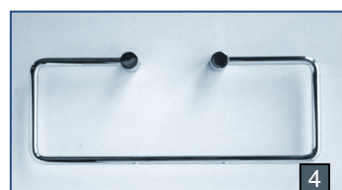

ACCENT Geo Viva

Accessories

Geo Viva Accessories are designed to compliment Geo Viva, Intamix Geo Viva and Malmo Tapware and most are available with or without Back Plates. Geo Viva is designed and manufactured in Australia.

1. **Soap Rack** VIV-C034 (available with Back Plate VIV-C034BP)
2. **4-Hole Soap Shelf** VIV-C034H (available with Back Plate VIV-C034HBP)
3. **Toilet Roll Holder** VIV-C032 and with Back Plate VIV-C032BP
4. **Towel Ring** VIV-C031 (available with Back Plate VIV-C031BP)
5. **Double Toilet Roll Holder with Back Plate** VIV-C049BP (available without Back Plate VIV-C049)
6. **Robe Hooks** 30mm long VIV-C033 and 60mm long VIV-C057
7. **Towel Rails** (913mm) Single: VIV-C027, Double: VIV-C029 (686mm) Single: VIV-C028, Double: VIV-C030
8. **Hob Mounted Soap Dispenser with Bottle** VIV-CGVB

Accent International

NSW: 3/3 Warrah Street, Chatswood 2067 P: 02 9882 2633 F: 02 9882 2644

Email: info@accenttapware.com.au Web: www.accenttapware.com.au