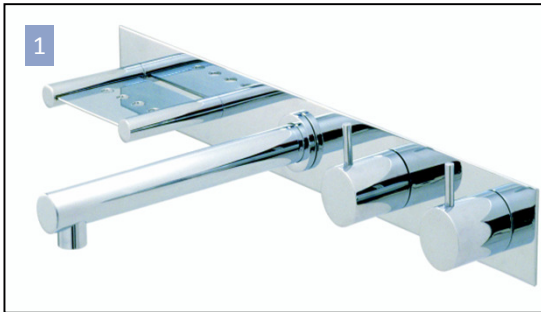

ACCENT Geo Viva

The **Geo Viva** Range has great flexibility with combinations of Hot and Cold Taps, Spouts, Showers and Accessories with or without Back Plates. In wall bodies are supplied with all sets.

Geo Viva is 3 star WELS rated

1. Wall Set with 200mm Fixed Spout and Soap Shelf VIV-C003BPMV
2. Wall Set with 210mm Centre Fixed Spout VIV-C059
3. Wall Set with 210mm Offset Fixed Spout VIV-C058
4. Basin Set with Curved Fixed Spout VIV-C001
5. Basin Set with Flat Top Swivel Spout VIV-C063
6. Wall Set with 260mm Curved Swivel Spout VIV-C015
7. Hot and Cold Taps with Soap Shelf on Back Plate VIV-C042BP

ACCENT

Intamix Geo Viva

Concealed Mixer System

The **Intamix Geo Viva** Range is small in size but big in versatility. In Wall or In Hob Mixers combined with Spouts, Showers and Accessories with or without Back Plates provide the perfect bathroom solution. In wall bodies are supplied with all sets.

Intamix Geo Viva is 4 star WELS rated

1. Inwall Mixer with 210mm Fixed Spout INT-SMX4
2. In Hob Mixer with 220mm Curved Swivel Spout INT-CMX12
3. Inwall Mixer with 210mm Fixed Spout on Back Plate INT-CMX4BP
4. Inwall Mixer with 260mm Flat Top Swivel Spout INT-CMX8