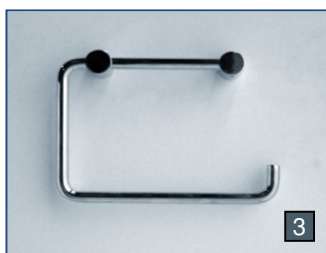

ACCENT Geo Viva

Accessories

Geo Viva Accessories are designed to compliment Geo Viva, Intamix Geo Viva and Malmo Tapware and most are available with or without Back Plates. Geo Viva is designed and manufactured in Australia.

1. **Soap Rack** VIV-C034 (available with Back Plate VIV-C034BP)
2. **4-Hole Soap Shelf** VIV-C034H (available with Back Plate VIV-C034HBP)
3. **Toilet Roll Holder** VIV-C032 and with Back Plate VIV-C032BP
4. **Towel Ring** VIV-C031 (available with Back Plate VIV-C031BP)
5. **Double Toilet Roll Holder with Back Plate** VIV-C049BP (available without Back Plate VIV-C049)
6. **Robe Hooks** 30mm long VIV-C033 and 60mm long VIV-C057
7. **Towel Rails** (913mm) Single: VIV-C027, Double: VIV-C029 (686mm) Single: VIV-C028, Double: VIV-C030
8. **Hob Mounted Soap Dispenser with Bottle** VIV-CGVB

Accent International

NSW: 3/3 Warrah Street, Chatswood 2067 P: 02 9882 2633 F: 02 9882 2644

Email: info@accenttapware.com.au Web: www.accenttapware.com.au