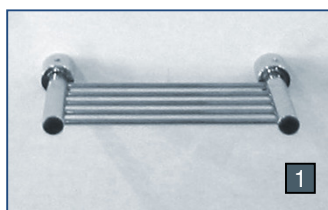

ACCENT Geo Viva

Accessories

Geo Viva Accessories are designed to compliment Geo Viva, Intamix Geo Viva and Malmo Tapware and most are available with or without Back Plates. Geo Viva is designed and manufactured in Australia.

1. **Soap Rack** VIV-C034 (available with Back Plate VIV-C034BP)
2. **4-Hole Soap Shelf** VIV-C034H (available with Back Plate VIV-C034HBP)
3. **Toilet Roll Holder** VIV-C032 and with Back Plate VIV-C032BP
4. **Towel Ring** VIV-C031 (available with Back Plate VIV-C031BP)
5. **Double Toilet Roll Holder with Back Plate** VIV-C049BP (available without Back Plate VIV-C049)
6. **Robe Hooks** 30mm long VIV-C033 and 60mm long VIV-C057
7. **Towel Rails** (913mm) Single: VIV-C027, Double: VIV-C029 (686mm) Single: VIV-C028, Double: VIV-C030
8. **Hob Mounted Soap Dispenser with Bottle** VIV-CGVB

Accent International

NSW: 3/3 Warrah Street, Chatswood 2067 P: 02 9882 2633 F: 02 9882 2644

Email: info@accenttapware.com.au Web: www.accenttapware.com.au