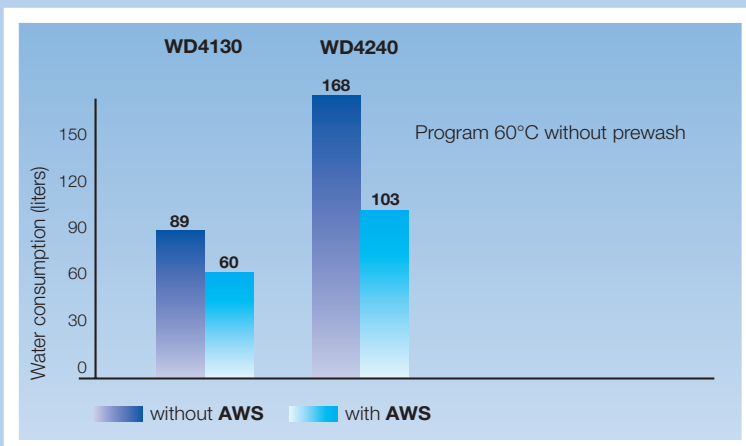

### Designed for you

Two air intake alternatives are possible:

- Fresh air from outside - in this case the machine is pre-arranged to be connected to the inlet pipe (see illustration)
- Air from the room - in this case the air is forced to pass over the drum. The air is pre-heated, thus saving energy

### Increased efficiency

The fan speed can be adjusted in order to fit with the exhaust duct length thus facilitating installing operations. In addition, thanks to the air flow optimisation, the drying efficiency is increased.