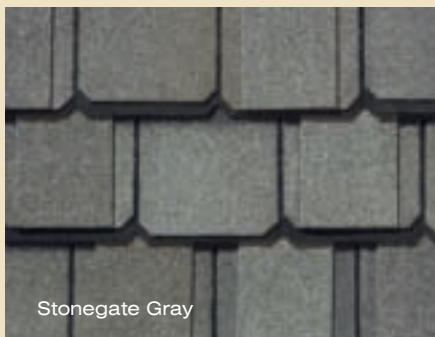

GRANDMANOR™ color palette

GRANDMANOR™ gallery

**Light, inviting earthtones
for a subtle look**

Colonial Slate

Stonegate Gray

Brownstone

Shown in
Stonegate Gray

Color your home...