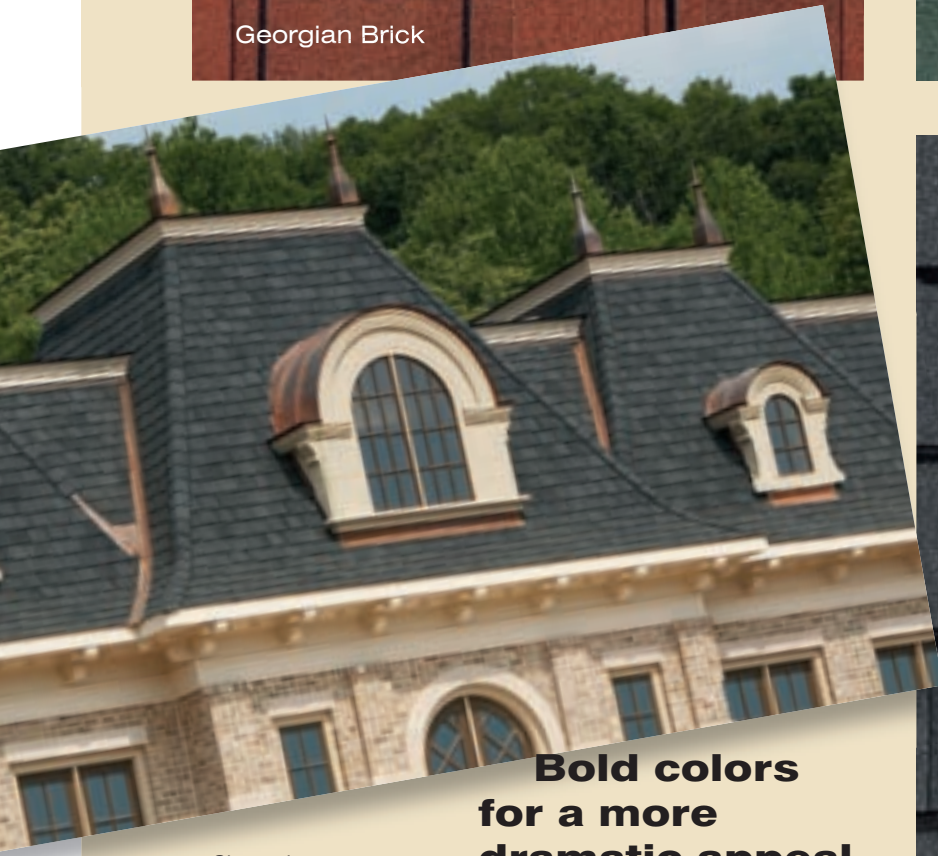

GRANDMANOR™ color palette

GRANDMANOR™ gallery

**Light, inviting earthtones
for a subtle look**

Colonial Slate

Stonegate Gray

Brownstone

Shown in
Stonegate Gray

Color your home...

GRANDMANOR™ gallery

Georgian Brick

Sherwood Forest

Shown in
Black Pearl

**Bold colors
for a more
dramatic appeal**

Black Pearl

Color your home...

Integrity Roof System™