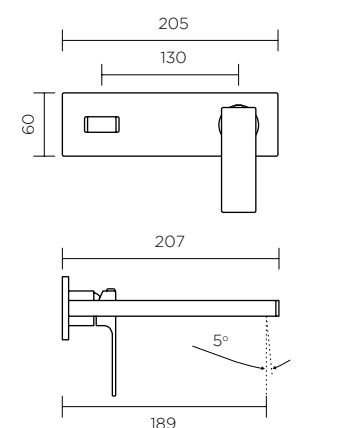

MINT BASIN MIXER
329602 | Chrome

- › 6 star, 4.5 litre WELS rating
- › Swivel aerator

MINT EXTENDED BASIN MIXER
329604 | Chrome

- › 6 star, 4.5 litre WELS rating
- › Suitable for use over bench mount basins
- › Swivel aerator

MINT BASIN MIXER EXTENDED OUTLET
329606 | Chrome

- › 6 star, 4.5 litre WELS rating
- › Swivel aerator

MINT WALL BASIN/BATH MIXER & OUTLET
329608 | Chrome

- › 6 star, 4.5 litre WELS rating
- › Swivel aerator
(unrestricted aerator supplied for use with bath)