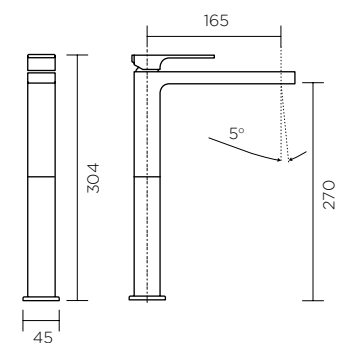

MINT BASIN MIXER
329602 | Chrome

- › 6 star, 4.5 litre WELS rating
- › Swivel aerator

MINT EXTENDED BASIN MIXER
329604 | Chrome

- › 6 star, 4.5 litre WELS rating
- › Suitable for use over bench mount basins
- › Swivel aerator

MINT BASIN MIXER EXTENDED OUTLET
329606 | Chrome

- › 6 star, 4.5 litre WELS rating
- › Swivel aerator

MINT WALL BASIN/BATH MIXER & OUTLET
329608 | Chrome

- › 6 star, 4.5 litre WELS rating
- › Swivel aerator
(unrestricted aerator supplied for use with bath)