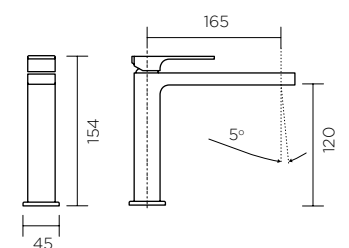

MINT BASIN MIXER
329602 | Chrome

- › 6 star, 4.5 litre WELS rating
- › Swivel aerator

MINT EXTENDED BASIN MIXER
329604 | Chrome

- › 6 star, 4.5 litre WELS rating
- › Suitable for use over bench mount basins
- › Swivel aerator

MINT BASIN MIXER EXTENDED OUTLET
329606 | Chrome

- › 6 star, 4.5 litre WELS rating
- › Swivel aerator

MINT WALL BASIN/BATH MIXER & OUTLET
329608 | Chrome

- › 6 star, 4.5 litre WELS rating
- › Swivel aerator
(unrestricted aerator supplied for use with bath)