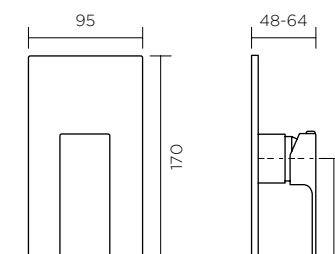

MINT BASIN MIXER
329602 | Chrome

- › 6 star, 4.5 litre WELS rating
- › Swivel aerator

MINT EXTENDED BASIN MIXER
329604 | Chrome

- › 6 star, 4.5 litre WELS rating
- › Suitable for use over bench mount basins
- › Swivel aerator

MINT BASIN MIXER EXTENDED OUTLET
329606 | Chrome

- › 6 star, 4.5 litre WELS rating
- › Swivel aerator

MINT WALL BASIN/BATH MIXER & OUTLET
329608 | Chrome

- › 6 star, 4.5 litre WELS rating
- › Swivel aerator
(unrestricted aerator supplied for use with bath)