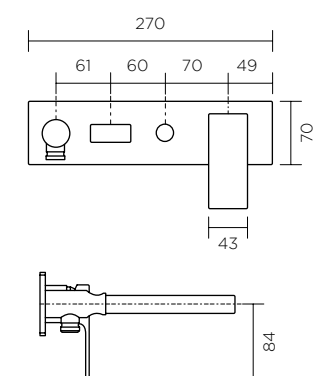

MINT BIDET MIXER
329616 | Chrome

MINT BATH WALL MIXER WITH OUTLET & HAND SHOWER
329614 | Chrome

- › 3 Star, 9 litre WELS rating
  handshower only