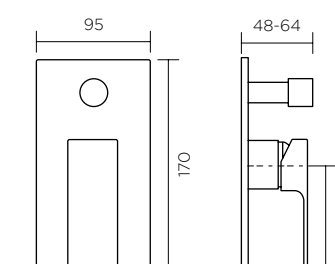

MINT WALL MIXER & DIVERTER
329612 | Chrome