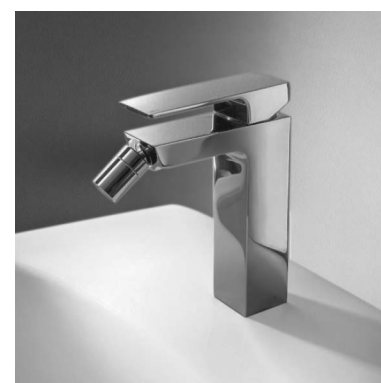

MINT

Inspired by primary, essential forms, the Mint collection designed by Angeletti & Ruzza for Fantini, is a pleasant and balanced collection with particular attention devoted to the proportions of each piece. Finished in the finest polished chrome, the Mint collection, is a reassuring and versatile range for the contemporary bathroom environment.

MINT BASIN MIXER
329602 | Chrome

- › 6 star, 4.5 litre WELS rating
- › Swivel aerator

MINT EXTENDED BASIN MIXER
329604 | Chrome

- › 6 star, 4.5 litre WELS rating
- › Suitable for use over bench mount basins
- › Swivel aerator

MINT BASIN MIXER EXTENDED OUTLET
329606 | Chrome

- › 6 star, 4.5 litre WELS rating
- › Swivel aerator

MINT WALL BASIN/BATH MIXER & OUTLET
329608 | Chrome

- › 6 star, 4.5 litre WELS rating
- › Swivel aerator
(unrestricted aerator supplied for use with bath)

MINT WALL MIXER
329610 | Chrome

MINT WALL MIXER & DIVERTER
329612 | Chrome

MINT BATH WALL MIXER WITH OUTLET & HAND SHOWER
329614 | Chrome

- › 3 Star, 9 litre WELS rating
handshower only

MINT BIDET MIXER
329616 | Chrome