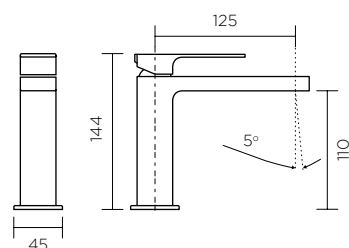

MINT

Inspired by primary, essential forms, the Mint collection designed by Angeletti & Ruzza for Fantini, is a pleasant and balanced collection with particular attention devoted to the proportions of each piece. Finished in the finest polished chrome, the Mint collection, is a reassuring and versatile range for the contemporary bathroom environment.

MINT BASIN MIXER
329602 | Chrome

- › 6 star, 4.5 litre WELS rating
- › Swivel aerator