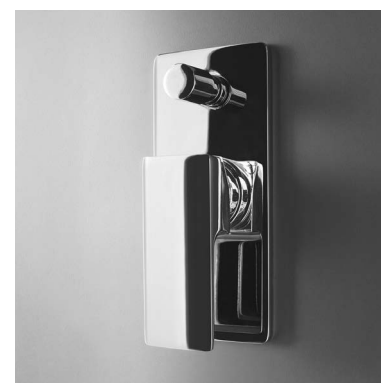

MINT

Inspired by primary, essential forms, the Mint collection designed by Angeletti & Ruzza for Fantini, is a pleasant and balanced collection with particular attention devoted to the proportions of each piece. Finished in the finest polished chrome, the Mint collection, is a reassuring and versatile range for the contemporary bathroom environment.

MINT BASIN MIXER
329602 | Chrome

- › 6 star, 4.5 litre WELS rating
- › Swivel aerator

MINT EXTENDED BASIN MIXER
329604 | Chrome

- › 6 star, 4.5 litre WELS rating
- › Suitable for use over bench mount basins
- › Swivel aerator

MINT BASIN MIXER EXTENDED OUTLET
329606 | Chrome

- › 6 star, 4.5 litre WELS rating
- › Swivel aerator

MINT WALL BASIN/BATH MIXER & OUTLET
329608 | Chrome

- › 6 star, 4.5 litre WELS rating
- › Swivel aerator
(unrestricted aerator supplied for use with bath)

MINT WALL MIXER
329610 | Chrome

MINT WALL MIXER & DIVERTER
329612 | Chrome

MINT BATH WALL MIXER WITH OUTLET & HAND SHOWER
329614 | Chrome

- › 3 Star, 9 litre WELS rating
handshower only

MINT BIDET MIXER
329616 | Chrome