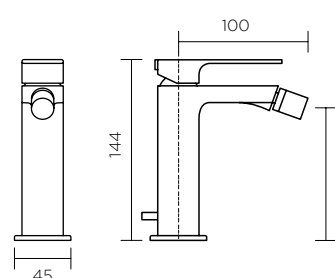

MINT BASIN MIXER EXTENDED OUTLET
329606 | Chrome

- › 6 star, 4.5 litre WELS rating
- › Swivel aerator

MINT WALL BASIN/BATH MIXER & OUTLET
329608 | Chrome

- › 6 star, 4.5 litre WELS rating
- › Swivel aerator
(unrestricted aerator supplied for use with bath)

MINT WALL MIXER
329610 | Chrome

MINT WALL MIXER & DIVERTER
329612 | Chrome

MINT BATH WALL MIXER WITH OUTLET & HAND SHOWER
329614 | Chrome

- › 3 Star, 9 litre WELS rating
handshower only

MINT BIDET MIXER
329616 | Chrome