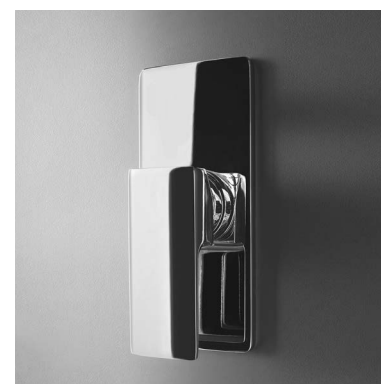

MINT

Inspired by primary, essential forms, the Mint collection designed by Angeletti & Ruzza for Fantini, is a pleasant and balanced collection with particular attention devoted to the proportions of each piece. Finished in the finest polished chrome, the Mint collection, is a reassuring and versatile range for the contemporary bathroom environment.

MINT BASIN MIXER
329602 | Chrome

- › 6 star, 4.5 litre WELS rating
- › Swivel aerator

MINT EXTENDED BASIN MIXER
329604 | Chrome

- › 6 star, 4.5 litre WELS rating
- › Suitable for use over bench mount basins
- › Swivel aerator

MINT BASIN MIXER EXTENDED OUTLET
329606 | Chrome

- › 6 star, 4.5 litre WELS rating
- › Swivel aerator

MINT WALL BASIN/BATH MIXER & OUTLET
329608 | Chrome

- › 6 star, 4.5 litre WELS rating
- › Swivel aerator
(unrestricted aerator supplied for use with bath)