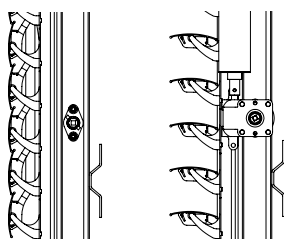

Aluminium Rack Arms 75E

horiso®

	Internal	External
Size of louvre:	75mm	75mm
Thickness of louvre:	1.5mm	1.5mm
Louvres moveable:	0° - 90°	0° - 90°
Max Width (W):	600cm	600cm
Max Drop / Length (L)*:	600cm	600cm
Maximum area:	20m ²	18m ²
Louvre - Louvre distance (Step / Pitch) (S):	90mm	90mm
Maximum Rack arm distance (X):	140cm	130cm
Maximum Side overhang (Y)	40cm	30cm

* = number of rack arms placed beneath each other is unlimited

Horiso Aluminium Rack Arm - RA75

The 75E louvre system is a non-retractable slatted blind made from high-grade extruded aluminium. With a width of 75 mm it is suited for internal and external installations to horizontal, vertical, sloping, or unusual shaped windows. The 75E louvre system can be fixed, crank operated or motorised.