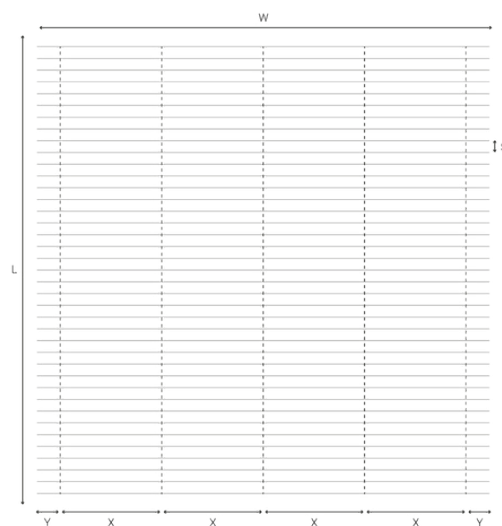

Aluminium Rack Arms 75E

horiso®

	Internal	External
Size of louvre:	75mm	75mm
Thickness of louvre:	1.5mm	1.5mm
Louvres moveable:	0° - 90°	0° - 90°
Max Width (W):	600cm	600cm
Max Drop / Length (L)*:	600cm	600cm
Maximum area:	20m ²	18m ²
Louvre - Louvre distance (Step / Pitch) (S):	90mm	90mm
Maximum Rack arm distance (X):	140cm	130cm
Maximum Side overhang (Y)	40cm	30cm

* = number of rack arms placed beneath each other is unlimited

Horiso Aluminium Rack Arm - RA75

The 75E louvre system is a non-retractable slatted blind made from high-grade extruded aluminium. With a width of 75 mm it is suited for internal and external installations to horizontal, vertical, sloping, or unusual shaped windows. The 75E louvre system can be fixed, crank operated or motorised.