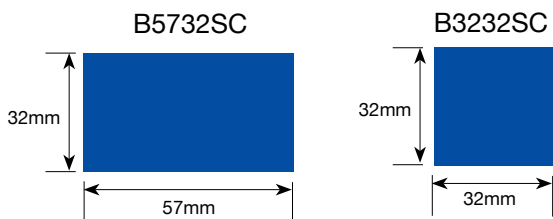

Interior Lining / Exterior Cladding

Bevel Siding

Sawn Face Only

Sawn Face Only

Finish Moulding

JA12C

M023030C

JA16C