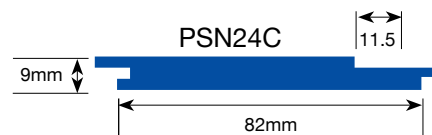

Cedar & Tas Oak Interior Linings

Tasmanian Oak Profiles

● Available in Pre-finished

Western Red Cedar Profiles

PSN24C

● Available in Pre-finished