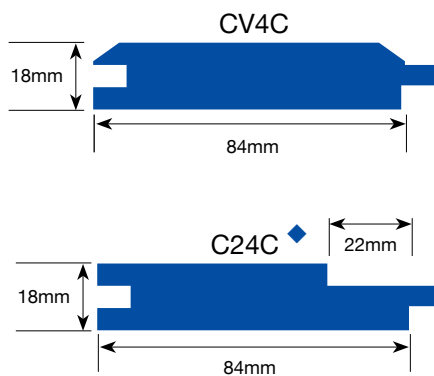

Structural Products

Cedar Exterior Cladding