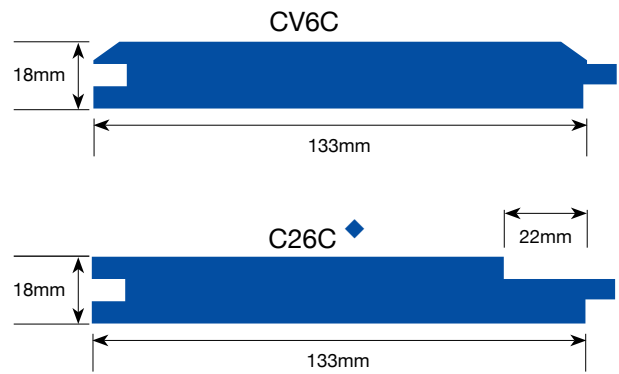

Structural Products

Cedar Exterior Cladding