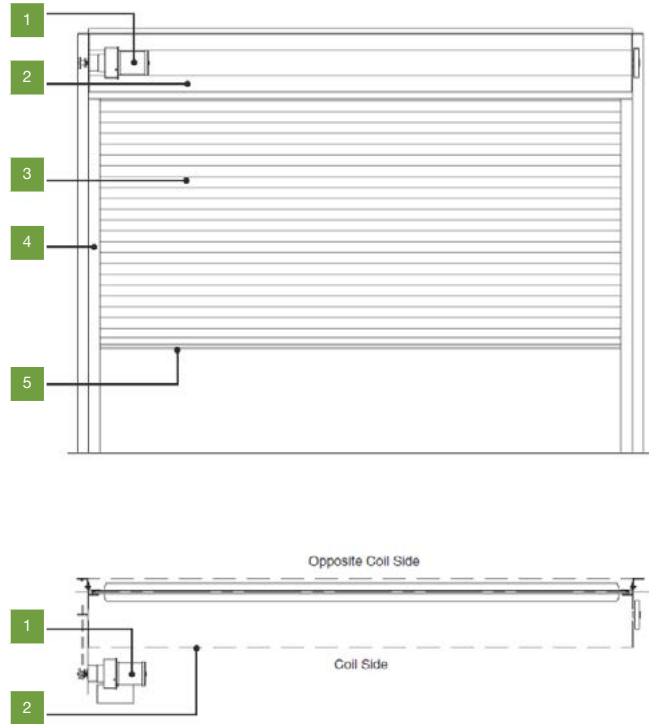

## Auto-Set® FSFD

Fire Rating

Max Width

Max Height

240 minutes

24 metres

UNLIMITED

Model FSFD is the original automatic resetting fire door. These fire doors can be custom designed to almost any width or height spanning seemingly difficult openings with ease and preserving open plans.