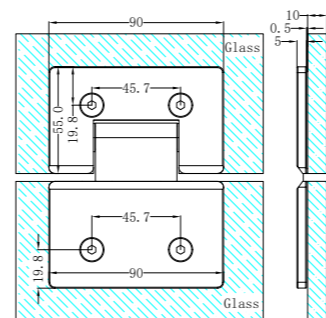

Matte Black
NRSH102aMB