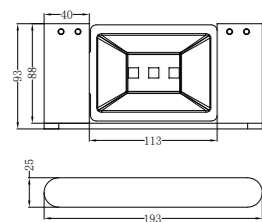

Matte Black
NR9081MB