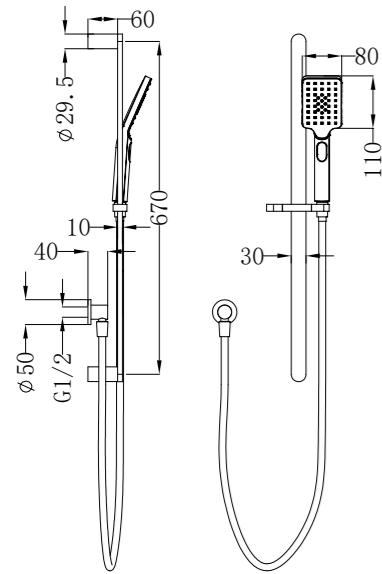

Brushed Gold

Gun Metal

NR30803CH

Bianca Shower Rail Chrome
 Wels Rating: 5 Star, 6L/Min
 Wels REG No. S16422
 Colours Available:

NR307CH

Slim Shower On Bracket Chrome
 Wels Rating: 4 Star, 7.5L/Min
 Wels REG No. S16137
 Colours Available: