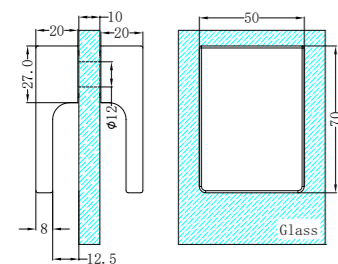

NRSH302aCH

Square Shower Knob Handle Chrome
Colours Available:

Matte Black
NRSH302aMB

Brushed Nickel
NRSH302aBN

Brushed Gold
NRSH302aBG

Gun Metal
NRSH302aGM

NRSH303aCH

Towel Bar 500mm Chrome
Colours Available: