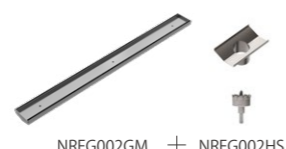

NRFG002HSMB

Tile Insert V Channel Floor Grate 50mm
Outlet With Hole Saw Matte Black
Colours Available:

NRFG002MB + NRFG002HS

Brushed Nickel
NRFG002HSBN

Brushed Gold
NRFG002HSBG

Gun Metal
NRFG002HSGM

NRFW003CH