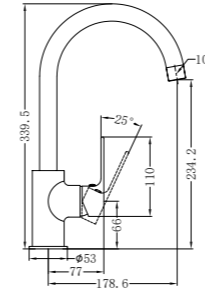

Matte Black
NR321506MB