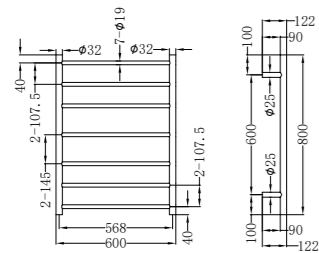

NR190002hGR

Heated Towel Ladder Graphite
Colours Available:

Brushed Gold
NR190002hBG