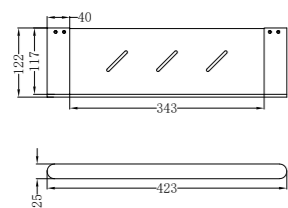

Matte Black
NR9087aMB