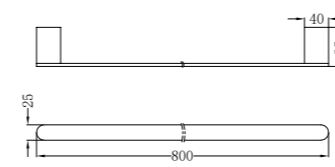

Matte Black
NR9030MB