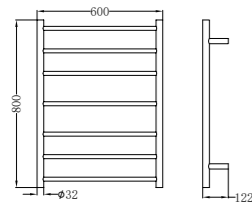

Matte Black
NR190001MB