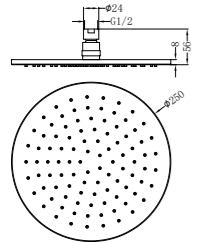

Matte Black
NRROA1001MB

NRROA1202CH

300mm Round Shower Head Chrome
Wels Rating: 3 Star, 9L/Min
Wels REG No. S16670
Colours Available: