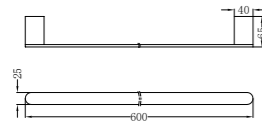

Matte Black
NR9024MB