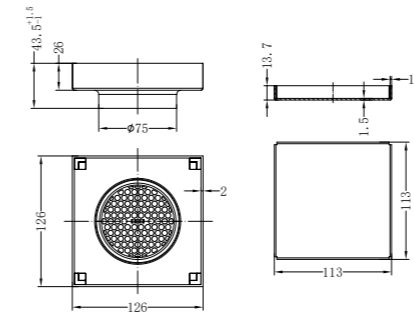

Brushed Nickel
NRFW007BN

Brushed Gold
NRFW007BG

NRFW008MB

130mm Square Tile Insert Floor Waste 100mm Outlet Matte Black Colours Available: