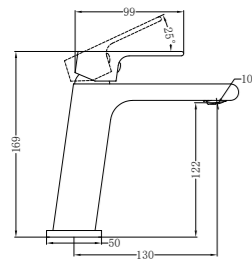

Matte Black
NR321501MB

NR321501aCH

Bianca Tall Basin Mixer Chrome
Wels Rating: 6 Star, 4.5L/Min
Wels REG No. T40946
Colours Available: