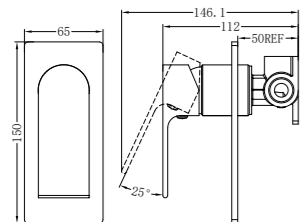

Matte Black
NR32151hMB