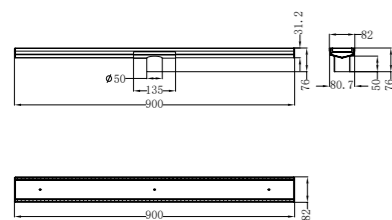

Brushed Nickel
NRFG002HSBN