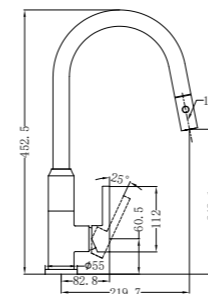

Matte Black
NR231708MB