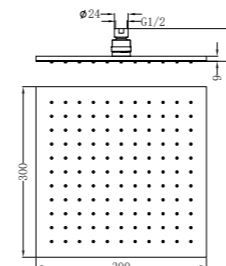

Brushed Nickel
NRROB1003BN

Brushed Gold
NRROB1003BG

Gun Metal
NRROB1003GM

NRROB1202CH

300mm Square Shower Head Chrome
 Wels Rating: 3 Star, 9L/Min
 Wels REG No. S16686
 Colours Available:

Matte Black
NRROB1202MB