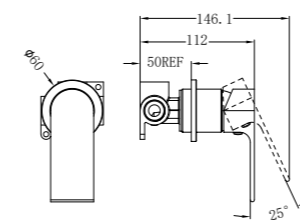

Universal Body

NRUB002P

Premium 35mm Universal Shower Mixer Body Only

Universal Body

NRUB002P

Premium 35mm Universal Shower Mixer Body Only

Trim Kit

NR32151tCH

Bianca Shower Mixer Trim Kits Only
Chrome

Colours Available:

Trim Kit

NR32151htCH

Bianca Shower Mixer 60mm Plate
Trim Kits Only Chrome

Colours Available:

Whole Set

NR32151CH

Bianca Shower Mixer Chrome
Wels Rating: N/A

Colours Available:

Whole Set

NR32151hCH

Bianca Shower Mixer 60mm Plate Chrome
Wels Rating: N/A

Colours Available:

Matte Black
NR32151hMB