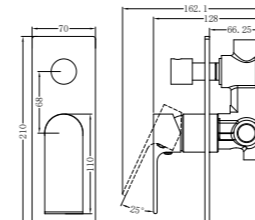

Universal Body

NRUB002P

Premium 35mm Universal Shower Mixer Body Only

Universal Body

NRUB003P

Premium 35mm Universal Shower Mixer With Divertor Body Only

Trim Kit

NR321511dtCH

Bianca Shower Mixer 80mm Plate Trim Kits Only Chrome Colours Available:

Trim Kit

NR321511atCH

Bianca Shower Mixer With Divertor Trim Kits Only Chrome Colours Available:

Whole Set

NR321511dCH

Bianca Shower Mixer 80mm Plate Chrome Wels Rating: N/A Colours Available:

Whole Set

NR321511aCH

Bianca Shower Mixer With Divertor Chrome Wels Rating: N/A Colours Available: