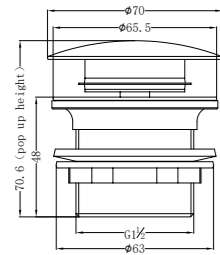

Matte Black
NRA707MB

NRFW006MB

100mm Square Tile Insert Floor Waste 50mm Outlet Matte Black Colours Available: