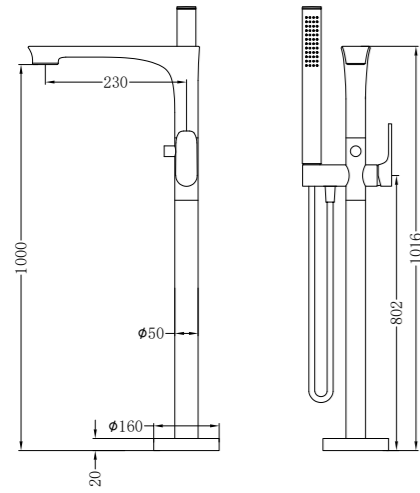

NR321503aCH

Bianca Freestanding Bath Mixer With Hand Shower Chrome
Wels Rating: Not Star Rated, 7L/Min (Hand Shower Only)
Wels REG No. S15618
Colours Available:

NR250805cCH

Bianca Twin Shower Chrome
Wels Rating: Overhead Shower Not Star Rated, 7.5L/Min
Hand Shower Not Star Rated, 7.5L/Min
Wels REG No. S17515
Colours Available: