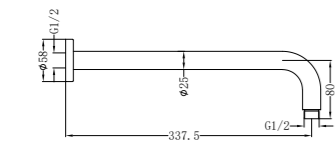

Brushed Gold
NR501BG

Gun Metal
NR501GM

NR502CH

Round Shower Arm 330mm Length Chrome
Wels Rating: N/A
Colours Available:

Matte Black
NR502MB

Brushed Nickel
NR502BN

Brushed Gold
NR502BG

Gun Metal
NR502GM