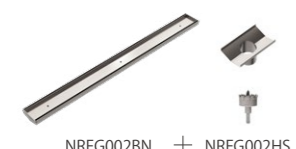

NRFG001HSMB

Tile Insert V Channel Floor Grate 89mm
Outlet With Hole Saw Matte Black
Colours Available:

NRFG002HSMB

Tile Insert V Channel Floor Grate 50mm
Outlet With Hole Saw Matte Black
Colours Available:

NRFW003CH

100mm Round Tile Insert Floor Waste
50mm Outlet Chrome
Colours Available:

NRFW004CH

130mm Round Tile Insert Floor Waste
80mm Outlet Chrome
Colours Available: