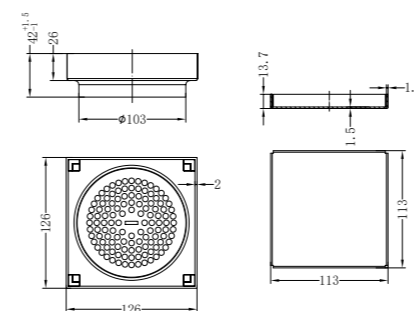

Brushed Nickel
NRFW008BN

Brushed Gold
NRFW008BG