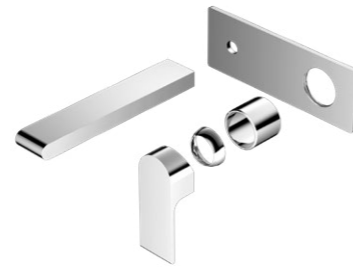

Trim Kit

NR321510atCH

Bianca Wall Basin/Bath Mixer 187mm
Trim Kits Only Chrome
Wels Rating: 6 Star, 4.5L/Min
Wels REG No. T41692
Colours Available:

Trim Kit

NR321510etCH

Bianca Wall Basin/Bath Mixer Separate
Back Plate 187mm Trim Kits Only Chrome
Wels Rating: 6 Star, 4.5L/Min
Wels REG No. T41694
Colours Available: