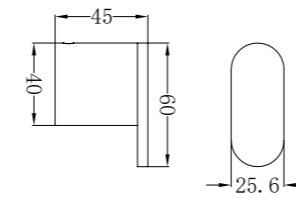

Matte Black
NR9082MB

NR9086aCH

Bianca Toilet Roll Holder With Phone
Holder Chrome
Colours Available: