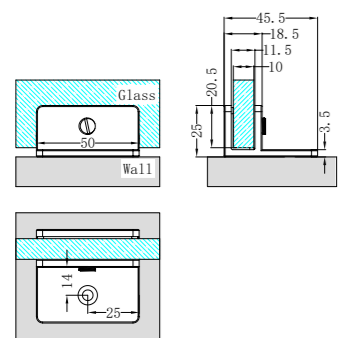

NRSH202aCH

Shower F Bracket 10mm Glass Chrome
Colours Available:

Matte Black
NRSH202aMB

Brushed Nickel
NRSH202aBN

Brushed Gold
NRSH202aBG

Gun Metal
NRSH202aGM

NRSH203aCH

Shower U Bracket 10mm Glass Chrome
Colours Available: