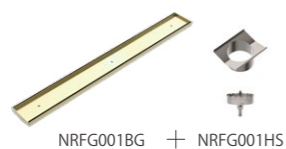

Gun Metal
NRFW008GM

NRFG001HSMB

Tile Insert V Channel Floor Grate 89mm
Outlet With Hole Saw Matte Black
Colours Available:

NRFG001MB + NRFG001HS

Brushed Nickel
NRFG001HSBN

Brushed Gold
NRFG001HSBG

Gun Metal
NRFG001HSGM