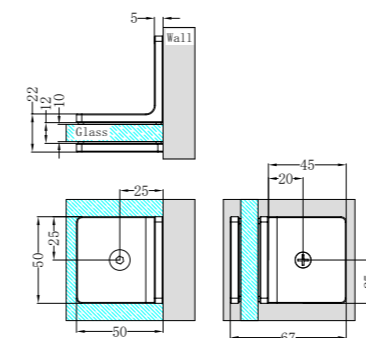

Matte Black
NRSH204aMB