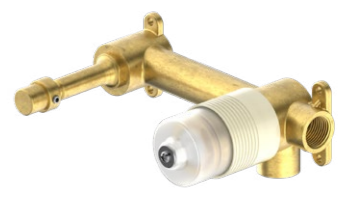

MIXER TAPPS

Universal Body

NRUB001P

Premium 35mm Universal
Wall Basin/Bath Mixer Body Only

Universal Body

NRUB001P

Premium 35mm Universal
Wall Basin/Bath Mixer Body Only

Trim Kit