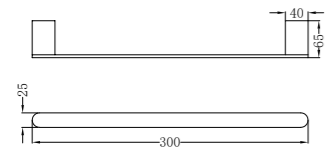

Matte Black
NR9080MB

NR9081CH

Bianca Soap Dish Holder
Colours Available: