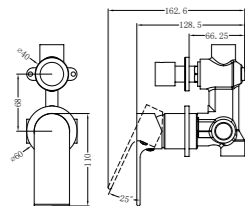

Matte Black
NR321511gMB

NR231708CH

Pearl Pull Out Sink Mixer With Vegie Spray Function Chrome Wels Rating: 6 Star, 4.5L/Min Wels REG No. T41358 Colours Available: