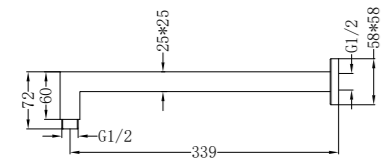

Matte Black
NR501MB