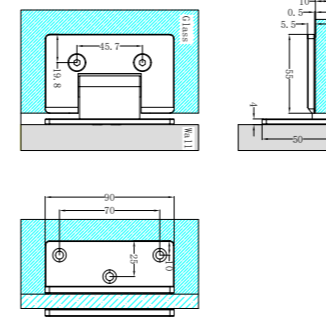

Matte Black
NRSH101aMB

Brushed Nickel
NRSH101aBN

Brushed Gold
NRSH101aBG

Gun Metal
NRSH101aGM

NRSH102aCH

180 Degree Glass To Glass Shower Hinge 10mm Glass Chrome
Colours Available:

Matte Black
NRSH102aMB

Brushed Nickel
NRSH102aBN