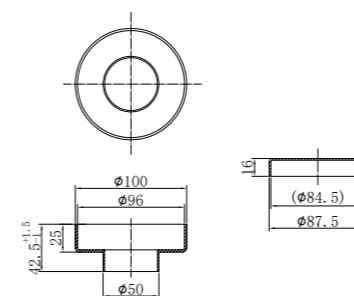

Matte Black
NRFW003MB

NRFW004CH

130mm Round Tile Insert Floor Waste
80mm Outlet Chrome
Colours Available: