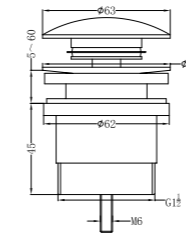

Matte Black
NRA706MB