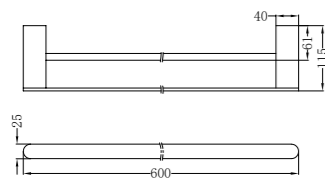

Matte Black
NR9024dMB