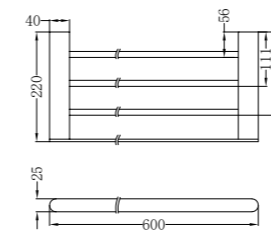

Matte Black
NR9089MB