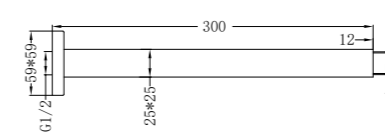

Square Ceiling Arm 150mm/300mm Length Chrome
 Wels Rating: N/A
 Colours Available:

Matte Black
NR504300MB

Brushed Nickel
NR504300BN

Brushed Gold
NR504300BG

Gun Metal
NR504300GM

Chrome

Matte Black
Brushed Nickel
Brushed Gold
Gun Metal