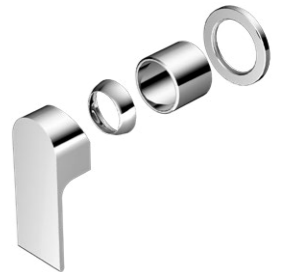

Universal Body

NRUB002P

Premium 35mm Universal Shower Mixer Body Only

Universal Body

NRUB002P

Premium 35mm Universal Shower Mixer Body Only

Trim Kit

NR32151tCH

Bianca Shower Mixer Trim Kits Only
Chrome

Colours Available:

Trim Kit

NR32151htCH

Bianca Shower Mixer 60mm Plate
Trim Kits Only Chrome

Colours Available:

Whole Set

NR32151CH

Bianca Shower Mixer Chrome
Wels Rating: N/A

Colours Available:

Whole Set

NR32151hCH

Bianca Shower Mixer 60mm Plate Chrome
Wels Rating: N/A

Colours Available: