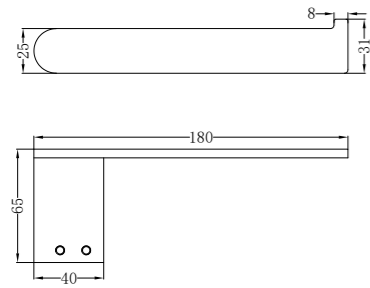

Matte Black
NR9086MB

NR9087aCH

Bianca Metal Shower Shelf Chrome
Colours Available: