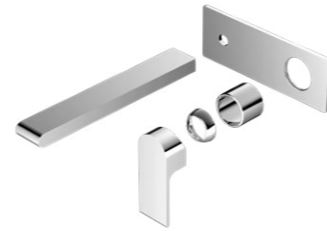

Trim Kit

NR321510btCH

Bianca Wall Basin/Bath Mixer 230mm
Trim Kits Only Chrome
Wels Rating: 6 Star, 4.5L/Min
Wels REG No. T41693
Colours Available:

Trim Kit

NR321510ftCH

Bianca Wall Basin/Bath Mixer Separate
Back Plate 230mm Trim Kits Only Chrome
Wels Rating: 6 Star, 4.5L/Min
Wels REG No. T41695
Colours Available: