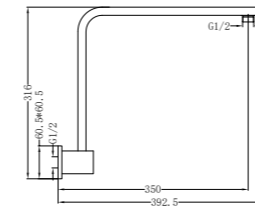

Matte Black
NR505MB