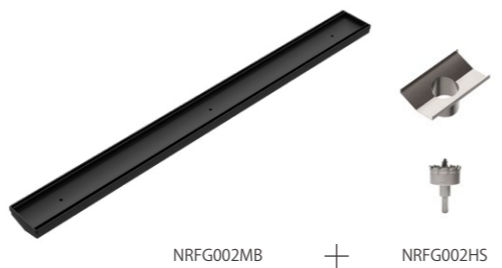

NRFG002HSMB

Tile Insert V Channel Floor Grate 50mm
Outlet With Hole Saw Matte Black
Colours Available:

NRFG002MB + NRFG002HS