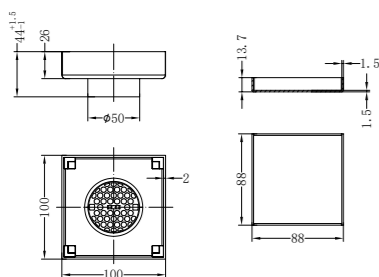

Brushed Nickel
NRFW006BN

Brushed Gold
NRFW006BG