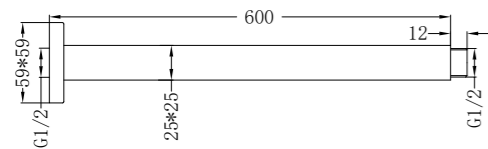

Brushed Nickel
 NR505BN

Brushed Gold
 NR505BG

Gun Metal
 NR505GM

NR504600CH

Square Ceiling Arm 600mm Length Chrome
 Wels Rating: N/A
 Colours Available:

NR506CH

Round Swivel Shower Arm Chrome
 Wels Rating: N/A
 Colours Available: