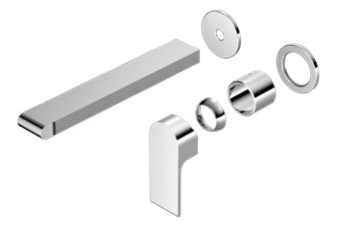

Universal Body

NRUB001P

Premium 35mm Universal
Wall Basin/Bath Mixer Body Only

Universal Body

NRUB001P

Premium 35mm Universal
Wall Basin/Bath Mixer Body Only

Trim Kit

NR321510btCH

Bianca Wall Basin/Bath Mixer 230mm
Trim Kits Only Chrome
Wels Rating: 6 Star, 4.5L/Min
Wels REG No. T41693
Colours Available:

Trim Kit

NR321510ftCH

Bianca Wall Basin/Bath Mixer Separate
Back Plate 230mm Trim Kits Only Chrome
Wels Rating: 6 Star, 4.5L/Min
Wels REG No. T41695
Colours Available:

Whole Set

NR321510bCH

Bianca Wall Basin/Bath Mixer 230mm Chrome
Wels Rating: 6 Star, 4.5L/Min
Wels REG No. T41693
Colours Available:

Whole Set

NR321510fCH

Bianca Wall Basin/Bath Mixer Separate
Back Plate 230mm Chrome
Wels Rating: 6 Star, 4.5L/Min
Wels REG No. T41695
Colours Available: