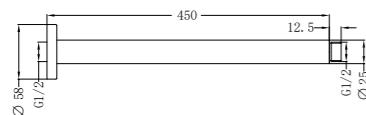

Matte Black
NR503450MB