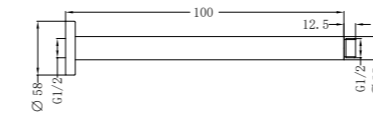

NR503100CH

Round Ceiling Arm 100mm Length Chrome
Wels Rating: N/A
Colours Available:

Matte Black
NR503100MB

Brushed Nickel
NR503100BN

Brushed Gold
NR503100BG

Gun Metal
NR503100GM

NR503150CH

Round Ceiling Arm 150mm Length Chrome
Wels Rating: N/A
Colours Available: