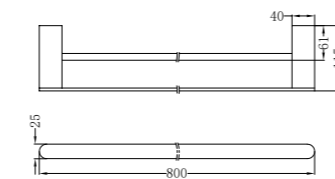

Matte Black
NR9030dMB