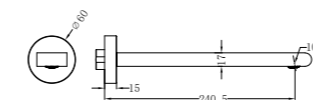

Matte Black
NR321503bMB