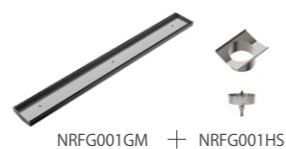

Gun Metal
NRFW008GM

NRFG001HSMB

Tile Insert V Channel Floor Grate 89mm
Outlet With Hole Saw Matte Black
Colours Available:

NRFG001MB + NRFG001HS

Brushed Nickel
NRFG001HSBN

Brushed Gold
NRFG001HSBG

Gun Metal
NRFG001HSGM