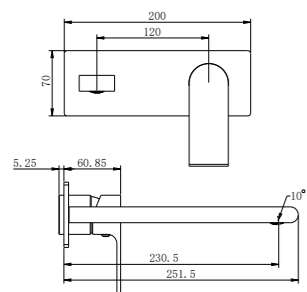

Matte Black
NR321510bMB