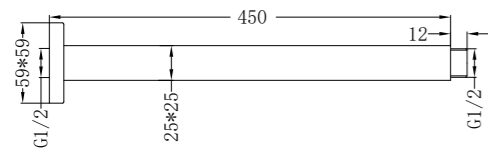

Matte Black
NR504450MB