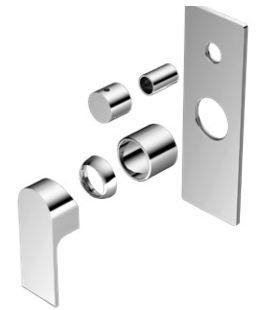

Universal Body

NRUB002P

Premium 35mm Universal Shower Mixer Body Only

Universal Body

NRUB003P

Premium 35mm Universal Shower Mixer With Divertor Body Only

Trim Kit

NR321511dtCH

Bianca Shower Mixer 80mm Plate Trim Kits Only Chrome Colours Available:

Trim Kit

NR321511atCH

Bianca Shower Mixer With Divertor Trim Kits Only Chrome Colours Available:

Whole Set

NR321511dCH

Bianca Shower Mixer 80mm Plate Chrome Wels Rating: N/A Colours Available:

Whole Set

NR321511aCH

Bianca Shower Mixer With Divertor Chrome Wels Rating: N/A Colours Available: