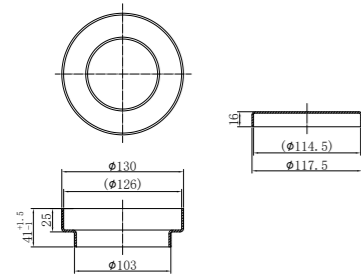

Matte Black
NRFW005MB

NRPL001BN

In Wall Toilet Push Plate Brushed Nickel
Colours Available: