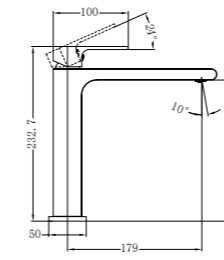

Matte Black
NR321501dMB

NR321506CH

Bianca Kitchen Mixer Gooseneck Spout Chrome
Wels Rating: 6 Star, 4.5L/Min
Wels REG No. T38487
Colours Available: