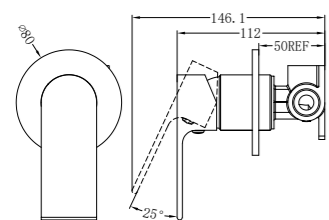

Universal Body

NRUB002P

Premium 35mm Universal Shower Mixer Body Only

Universal Body

NRUB003P

Premium 35mm Universal Shower Mixer With Divertor Body Only

Trim Kit

NR321511dtCH

Bianca Shower Mixer 80mm Plate Trim Kits Only Chrome Colours Available:

Trim Kit

NR321511atCH

Bianca Shower Mixer With Divertor Trim Kits Only Chrome Colours Available:

Whole Set

NR321511dCH

Bianca Shower Mixer 80mm Plate Chrome Wels Rating: N/A Colours Available:

Whole Set

NR321511aCH

Bianca Shower Mixer With Divertor Chrome Wels Rating: N/A Colours Available: