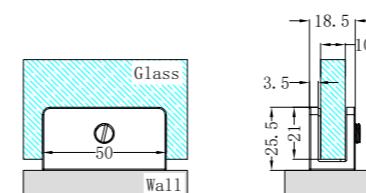

Matte Black
NRSH203aMB

Brushed Nickel
NRSH203aBN

Brushed Gold
NRSH203aBG

Gun Metal
NRSH203aGM

NRSH204aCH

90 Degree Glass To Wall Bracket
10mm Glass Chrome
Colours Available:

Matte Black
NRSH204aMB

Brushed Nickel
NRSH204aBN