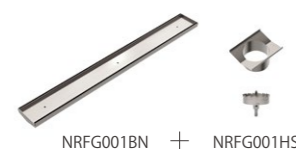

Gun Metal
NRFW008GM

NRFG001HSMB

Tile Insert V Channel Floor Grate 89mm
Outlet With Hole Saw Matte Black
Colours Available:

NRFG001MB + NRFG001HS

Brushed Nickel
NRFG001HSBN

Brushed Gold
NRFG001HSBG

Gun Metal
NRFG001HSGM