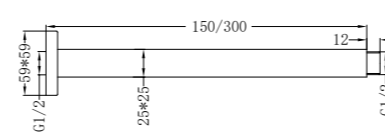

Square Ceiling Arm 150mm/300mm Length Chrome
 Wels Rating: N/A
 Colours Available:

Matte Black
NR504300MB

Brushed Nickel
NR504300BN

Brushed Gold
NR504300BG

Gun Metal
NR504300GM

Chrome

Matte Black
Brushed Nickel
Brushed Gold
Gun Metal