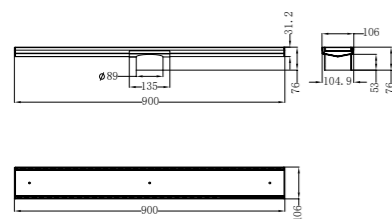

Brushed Nickel
NRFG001HSBN