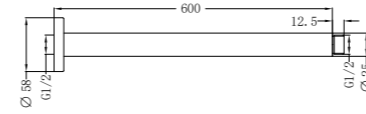

Round Ceiling Arm 450mm Length Chrome
 Wels Rating: N/A
 Colours Available:

Matte Black
NR503450MB

NR503600CH

Round Ceiling Arm 600mm Length Chrome
 Wels Rating: N/A
 Colours Available:

**NR504150CH
NR504300CH**