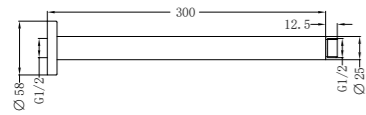

SHOWERS

NR503300CH

Round Ceiling Arm 300mm Length Chrome
 Wels Rating: N/A
 Colours Available:

Matte Black
NR503300MB

Brushed Nickel
NR503300BN

Brushed Gold
NR503300BG

Gun Metal
NR503300GM

NR503450CH