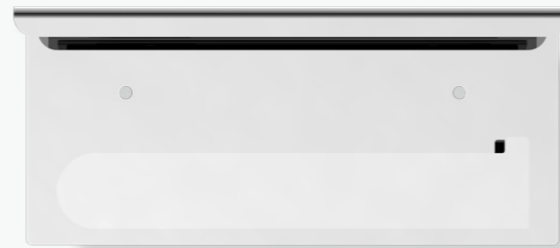

BATHROOM ACCESSORIES

Chrome

Matte Black

Brushed Nickel

Brushed Gold

Gun Metal