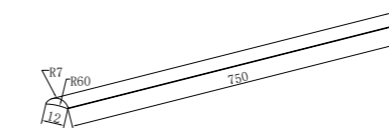

Matte Black
NRSH303aMB

Brushed Nickel
NRSH303aBN

Brushed Gold
NRSH303aBG

Gun Metal
NRSH303aGM

NRSH401MB

Half Round Water Seal Rail
750mm Matte Black
Colours Available:

Brushed Gold
NRSH401BG

Warranty Policy