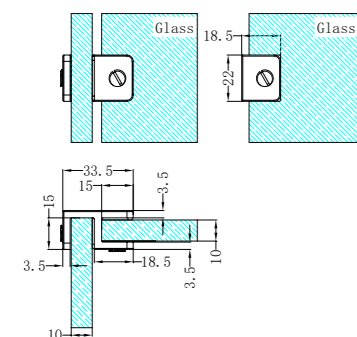

Matte Black
NRSH201aMB

NRSH202aCH

Shower F Bracket 10mm Glass Chrome
Colours Available: