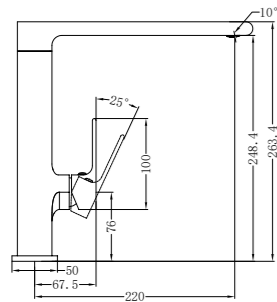

Matte Black
NR321507MB

NR207CH

Bianca Swivel Bath Spout Only Chrome
Colours Available: