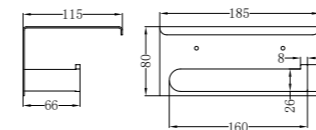

NR9080CH

Bianca Hand Towel Rail Chrome
Colours Available:

NR9081CH

Bianca Soap Dish Holder
Colours Available:

NR9082CH

Bianca Robe Hook Chrome
Colours Available:

NR9086aCH

Bianca Toilet Roll Holder With Phone
Holder Chrome
Colours Available: