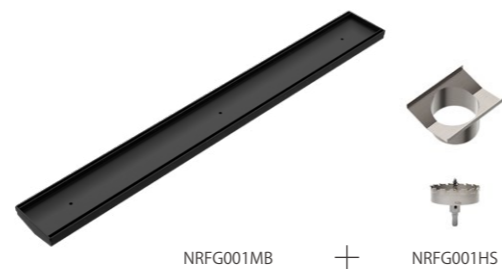

NRFG001HSMB

Tile Insert V Channel Floor Grate 89mm
Outlet With Hole Saw Matte Black
Colours Available:

NRFG001MB + NRFG001HS