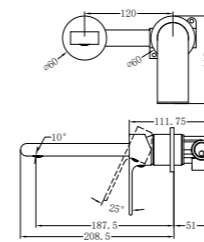

Matte Black
NR321510eMB