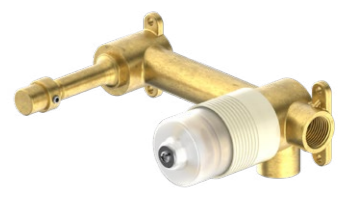

Universal Body

NRUB001P

Premium 35mm Universal
Wall Basin/Bath Mixer Body Only

Universal Body

NRUB001P

Premium 35mm Universal
Wall Basin/Bath Mixer Body Only

Trim Kit

NR321510atCH

Bianca Wall Basin/Bath Mixer 187mm
Trim Kits Only Chrome
Wels Rating: 6 Star, 4.5L/Min
Wels REG No. T41692
Colours Available:

Trim Kit

NR321510etCH

Bianca Wall Basin/Bath Mixer Separate
Back Plate 187mm Trim Kits Only Chrome
Wels Rating: 6 Star, 4.5L/Min
Wels REG No. T41694
Colours Available:

Whole Set

NR321510aCH

Bianca Wall Basin/Bath Mixer 187mm Chrome
Wels Rating: 6 Star, 4.5L/Min
Wels REG No. T41692
Colours Available:

Whole Set

NR321510eCH

Bianca Wall Basin/Bath Mixer Separate
Back Plate 187mm Chrome
Wels Rating: 6 Star, 4.5L/Min
Wels REG No. T41694
Colours Available: