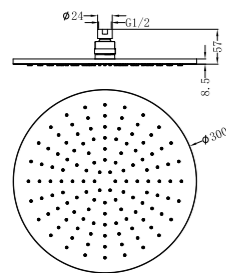

Matte Black
NRROA1202MB