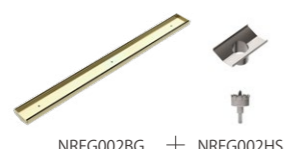

NRFG002HSMB

Tile Insert V Channel Floor Grate 50mm
Outlet With Hole Saw Matte Black
Colours Available:

NRFG002MB + NRFG002HS

Brushed Nickel
NRFG002HSBN

Brushed Gold
NRFG002HSBG

Gun Metal
NRFG002HSGM

NRFW003CH