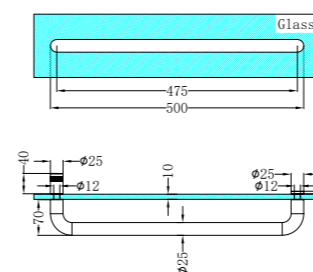

Matte Black
NRSH303aMB

Brushed Nickel
NRSH303aBN

Brushed Gold
NRSH303aBG

Gun Metal
NRSH303aGM

NRSH401MB

Half Round Water Seal Rail
750mm Matte Black
Colours Available:

Brushed Gold
NRSH401BG

Warranty Policy