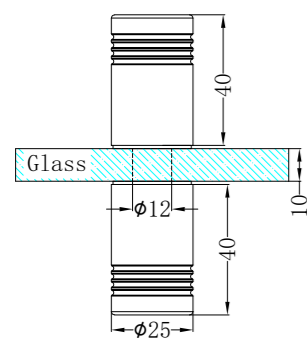

Matte Black
NRSH301aMB

NRSH302aCH

Square Shower Knob Handle Chrome
Colours Available: