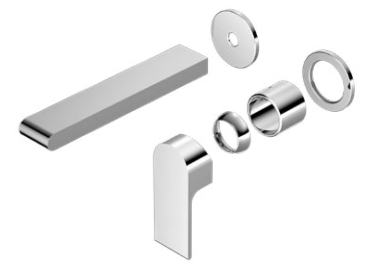

Universal Body

NRUB001P

Premium 35mm Universal
Wall Basin/Bath Mixer Body Only

Universal Body

NRUB001P

Premium 35mm Universal
Wall Basin/Bath Mixer Body Only

Trim Kit

NR321510atCH

Bianca Wall Basin/Bath Mixer 187mm
Trim Kits Only Chrome
Wels Rating: 6 Star, 4.5L/Min
Wels REG No. T41692
Colours Available:

Trim Kit

NR321510etCH

Bianca Wall Basin/Bath Mixer Separate
Back Plate 187mm Trim Kits Only Chrome
Wels Rating: 6 Star, 4.5L/Min
Wels REG No. T41694
Colours Available:

Whole Set

NR321510aCH

Bianca Wall Basin/Bath Mixer 187mm Chrome
Wels Rating: 6 Star, 4.5L/Min
Wels REG No. T41692
Colours Available:

Whole Set

NR321510eCH

Bianca Wall Basin/Bath Mixer Separate
Back Plate 187mm Chrome
Wels Rating: 6 Star, 4.5L/Min
Wels REG No. T41694
Colours Available: