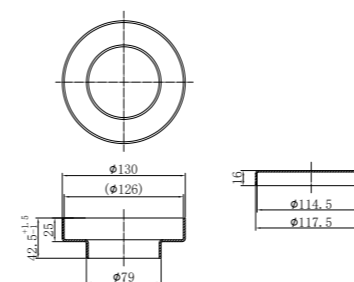

Matte Black
NRFW004MB