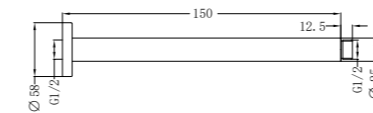

NR503100CH

Round Ceiling Arm 100mm Length Chrome
Wels Rating: N/A
Colours Available:

Matte Black
NR503100MB

Brushed Nickel
NR503100BN

Brushed Gold
NR503100BG

Gun Metal
NR503100GM

NR503150CH

Round Ceiling Arm 150mm Length Chrome
Wels Rating: N/A
Colours Available: