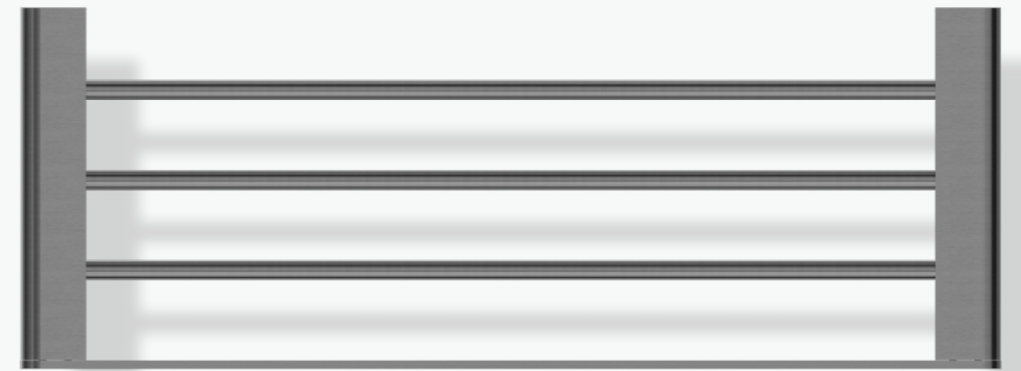

Brushed Gold

Gun Metal

NR9024CH

Bianca Single Towel Rail 600mm Chrome
Colours Available:

Matte Black
NR9024MB

Brushed Nickel
NR9024BN

Brushed Gold
NR9024BG

Gun Metal
NR9024GM