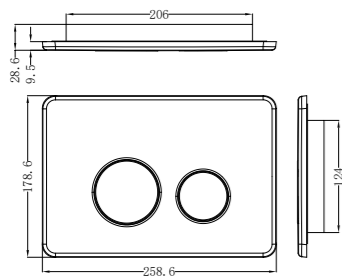

Brushed Gold
NRFW005BG

Gun Metal
NRFW005GM

NRPL001BN

In Wall Toilet Push Plate Brushed Nickel
Colours Available:

Brushed Gold
NRPL001BG

Gun Metal
NRPL001GM

NRSH101aCH

90 Degree Glass to Wall Shower Hinge 10mm Glass Chrome
Colours Available: