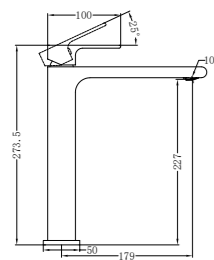

Matte Black
NR321501aMB