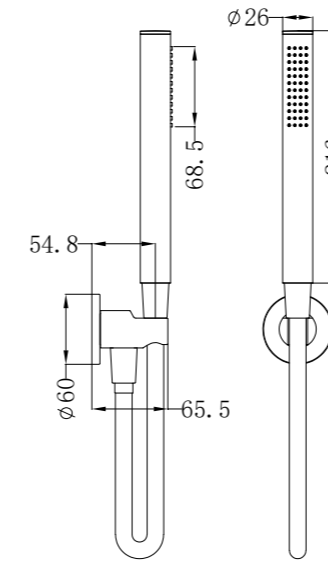

Brushed Gold

Gun Metal

NR30803CH

Bianca Shower Rail Chrome
 Wels Rating: 5 Star, 6L/Min
 Wels REG No. S16422
 Colours Available:

NR307CH

Slim Shower On Bracket Chrome
 Wels Rating: 4 Star, 7.5L/Min
 Wels REG No. S16137
 Colours Available: