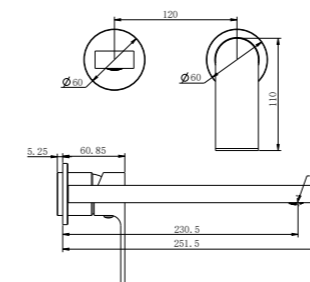

Matte Black
NR321510fMB