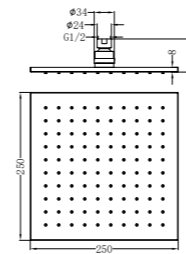

Matte Black
NRROB1003MB

NRROB1202CH

300mm Square Shower Head Chrome
Wels Rating: 3 Star, 9L/Min
Wels REG No. S16686
Colours Available: