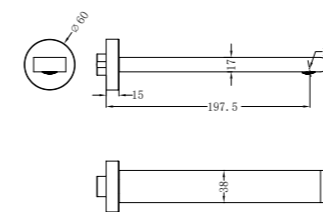

NR321503CH

Bianca Fixed Basin/Bath Spout
 Only 200mm Chrome
 Colours Available:

Matte Black
NR321503MB

Brushed Nickel
NR321503BN

Brushed Gold
NR321503BG

Gun Metal
NR321503GM

NR321503bCH

Bianca Fixed Basin/Bath Spout
 Only 240mm Chrome
 Colours Available: