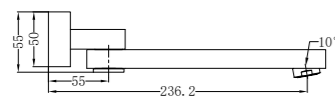

NR321503CH

Bianca Fixed Basin/Bath Spout
 Only 200mm Chrome
 Colours Available:

Matte Black
NR321503MB

Brushed Nickel
NR321503BN

Brushed Gold
NR321503BG

Gun Metal
NR321503GM

NR321503bCH

Bianca Fixed Basin/Bath Spout
 Only 240mm Chrome
 Colours Available: