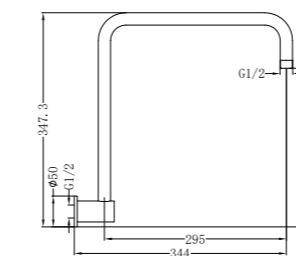

Matte Black
 NR506MB

Brushed Nickel
 NR506BN

Brushed Gold
 NR506BG

Gun Metal
 NR506GM

NRROA1001CH

250mm Round Shower Head Chrome
 Wels Rating: 3 Star, 9L/Min
 Wels REG No. S16683
 Colours Available:

Matte Black
NRROA1001MB