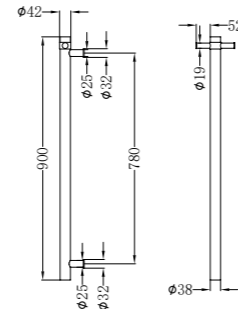

Brushed Gold
NRV900hBG