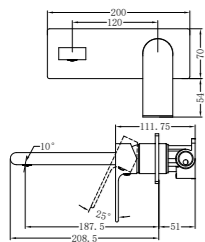

Matte Black
NR321510aMB