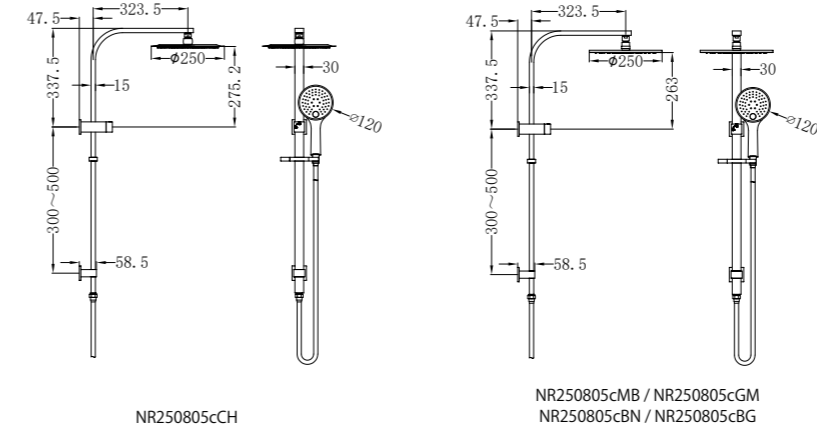

Matte Black
NR321503aMB

Bianca Twin Shower
Wels Rating: Overhead Shower 4 Star, 7.5L/Min
Hand Shower 4 Star, 7.5L/Min
Wels REG No. S17424
Colours Available: