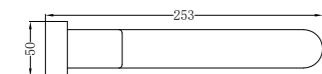

NR321503CH

Bianca Fixed Basin/Bath Spout
 Only 200mm Chrome
 Colours Available:

Matte Black
NR321503MB

Brushed Nickel
NR321503BN

Brushed Gold
NR321503BG

Gun Metal
NR321503GM

NR321503bCH

Bianca Fixed Basin/Bath Spout
 Only 240mm Chrome
 Colours Available: