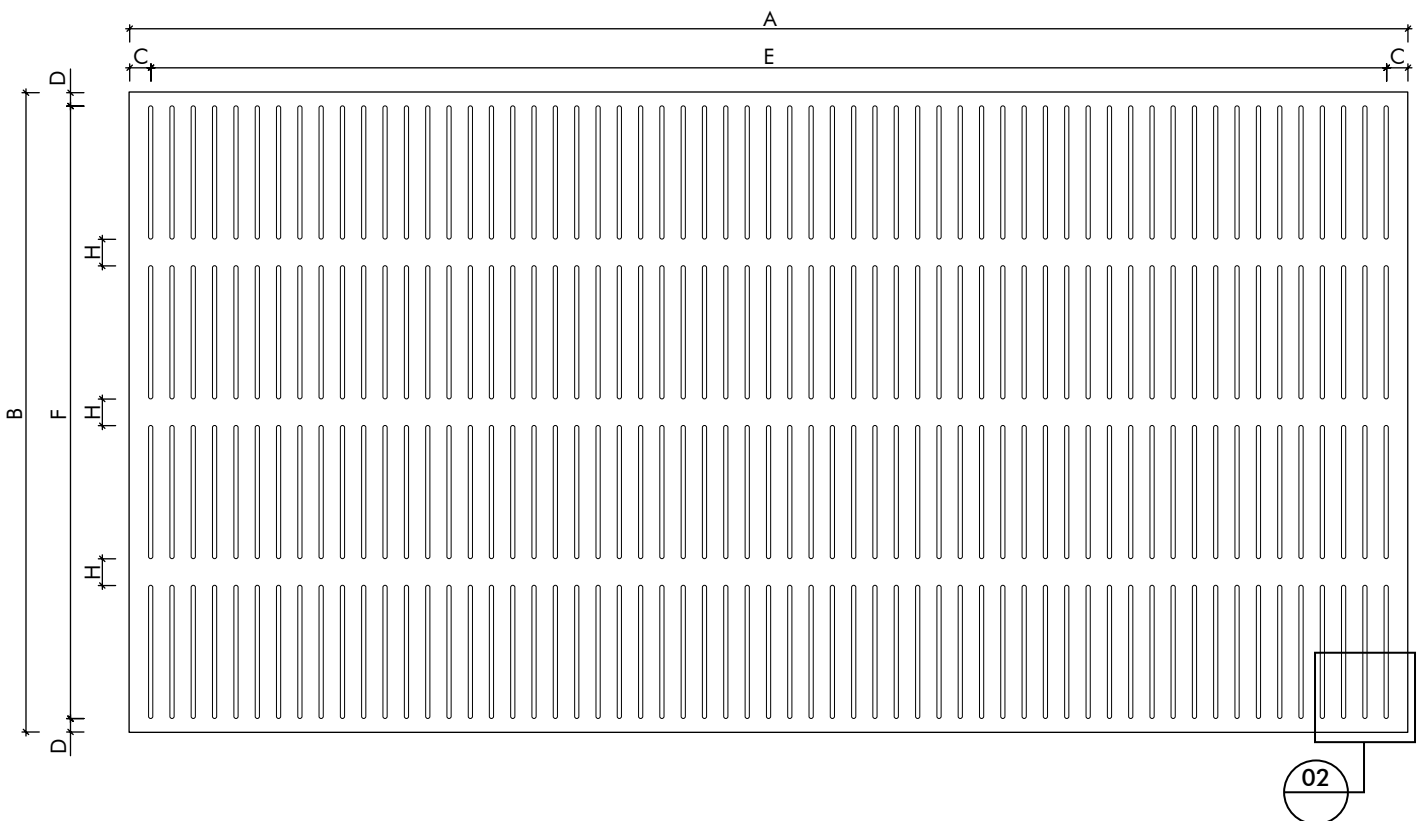

LEGEND	
A	PANEL LENGTH
B	PANEL WIDTH
C	BORDER IN LENGTH
D	BORDER IN WIDTH
E	SLOTTING SIZE IN LENGTH
F	SLOTTING SIZE IN WIDTH
G	SLOTS WIDTH
H	WEBB WIDTH

KEY INFORMATION	
PATTERN	KS4
LAYOUT TYPE	4 ROWS
SPACING	40mm
BORDER	25mm NOMINAL

SLOTTING / PERCENTAGE OF OPEN AREA						
SLOT SIZE (mm)	8	9	10	13	15	-
OPEN AREA (%)	17.4	19.5	21.6	28.0	32.1	-

02 SLOTTING DETAIL
Scale - NTS