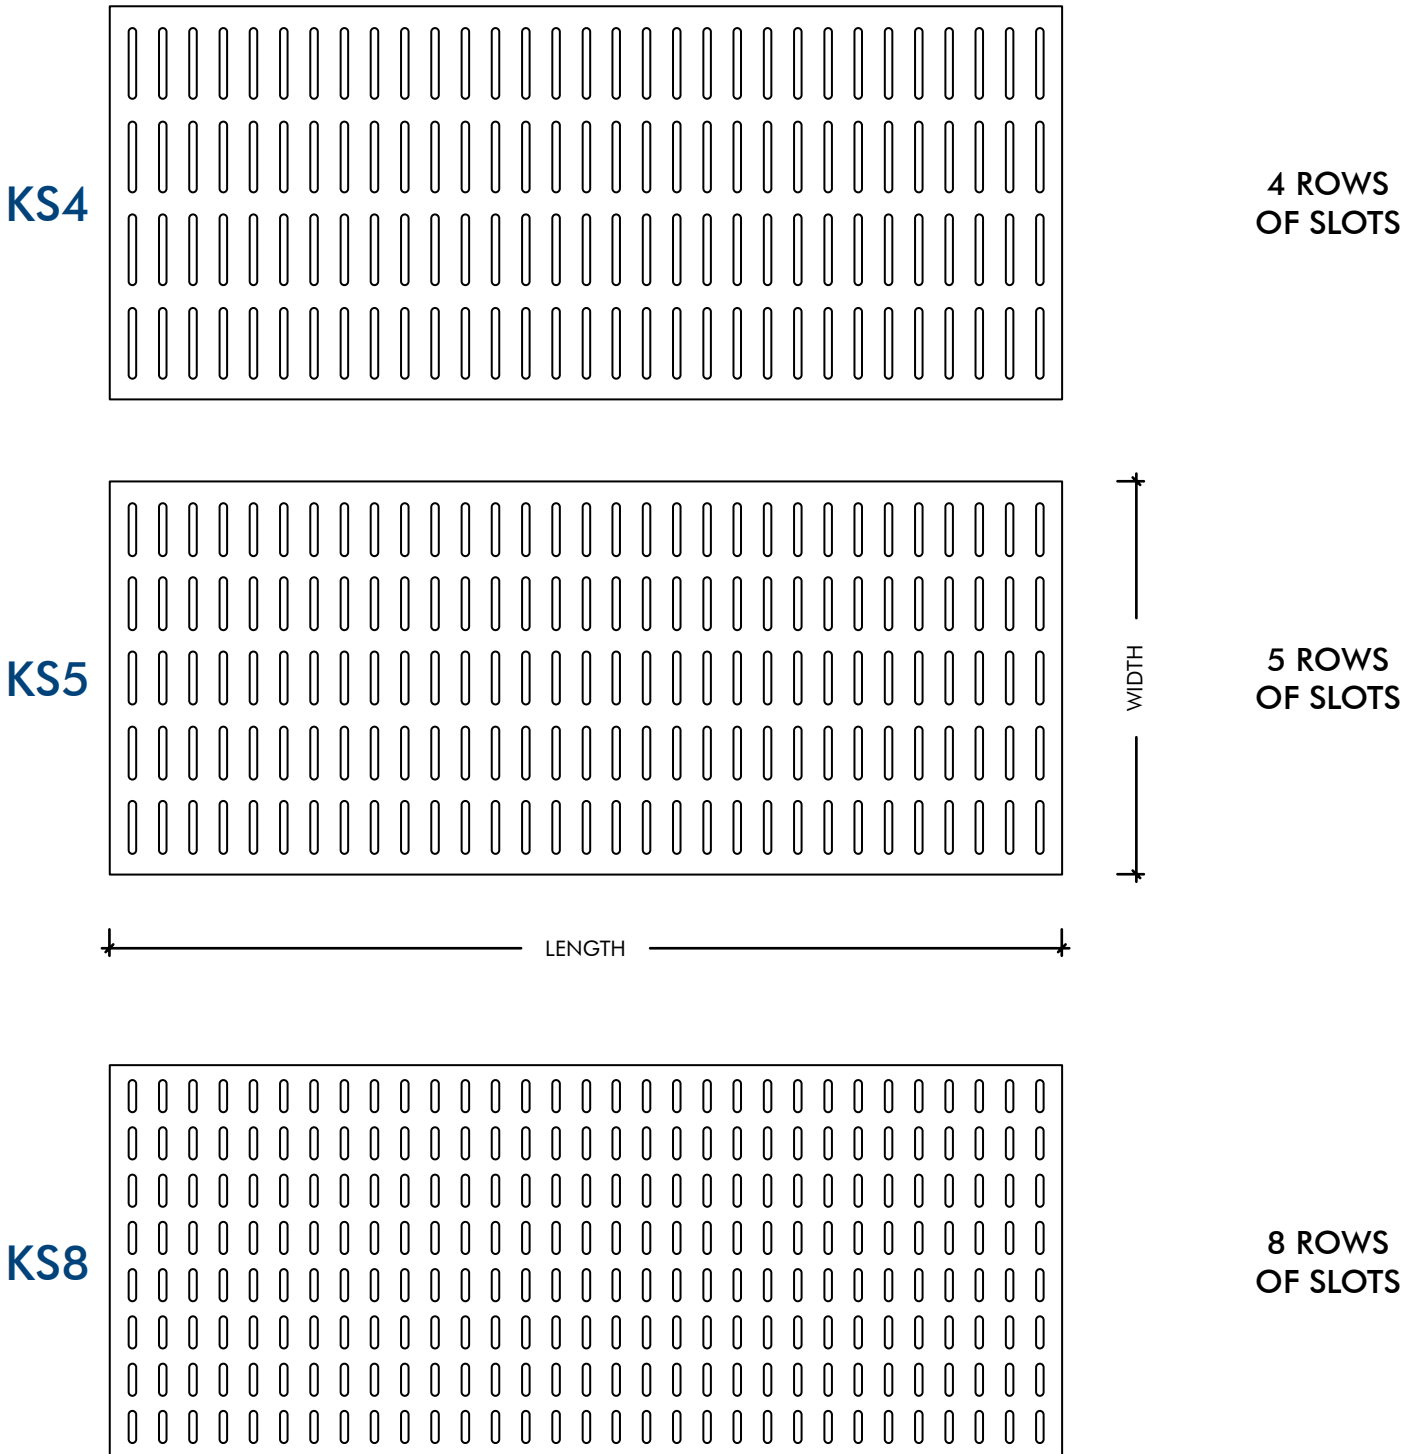

# SLOTTED OPTIONS

Armada Arndale Shopping Centre

KEYSTONE LINING offers a range of six standard patterns to choose from to suit your aesthetic and acoustic requirement. Consult the team at [KEYSTONE LINING](#) for further information.

WHERE APPLICABLE GRAIN DIRECTION ALONG THE LENGTH OF PANELS.

KEYSTONE LINING offers a range of six standard patterns to choose from to suit your aesthetic and acoustic requirement. Consult the team at [KEYSTONE LINING](#) for further information.

WHERE APPLICABLE GRAIN DIRECTION ALONG THE LENGTH OF PANELS.

LEGEND	
A	PANEL LENGTH
B	PANEL WIDTH
C	BORDER IN LENGTH
D	BORDER IN WIDTH
E	SLOTTING SIZE IN LENGTH
F	SLOTTING SIZE IN WIDTH
G	SLOTS WIDTH
H	WEBB WIDTH

KEY INFORMATION	
PATTERN	KS4
LAYOUT TYPE	4 ROWS
SPACING	40mm
BORDER	25mm NOMINAL