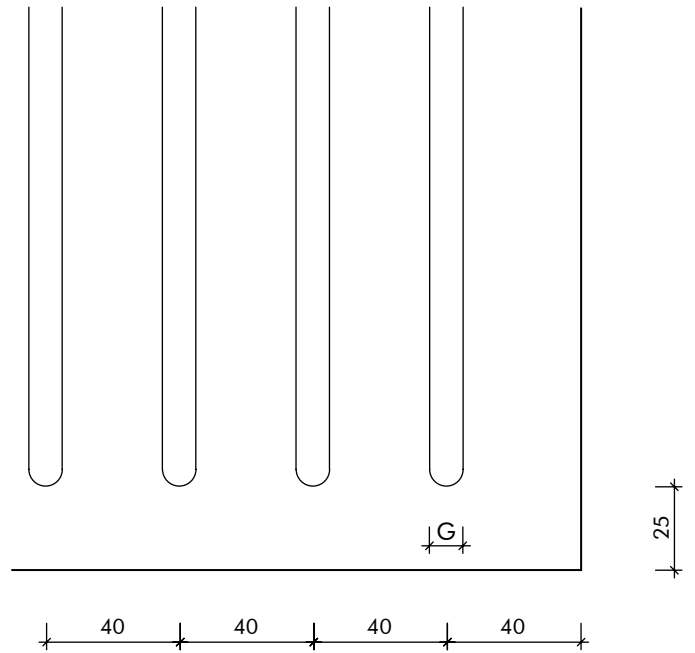

KEY-NIRVANA

SLOTTED OPTIONS - KS2/40/G

LEGEND	
A	PANEL LENGTH
B	PANEL WIDTH
C	BORDER IN LENGTH
D	BORDER IN WIDTH
E	SLOTTING SIZE IN LENGTH
F	SLOTTING SIZE IN WIDTH
G	SLOTS WIDTH
H	WEBB WIDTH

KEY INFORMATION	
PATTERN	KS2
LAYOUT TYPE	2 ROWS
SPACING	40mm
BORDER	25mm NOMINAL

SLOTTING / PERCENTAGE OF OPEN AREA						
SLOT SIZE (mm)	8	9	10	12	13	-
OPEN AREA (%)	19.2	21.6	23.9	28.6	30.9	-

02 SLOTTING DETAIL
Scale - NTS