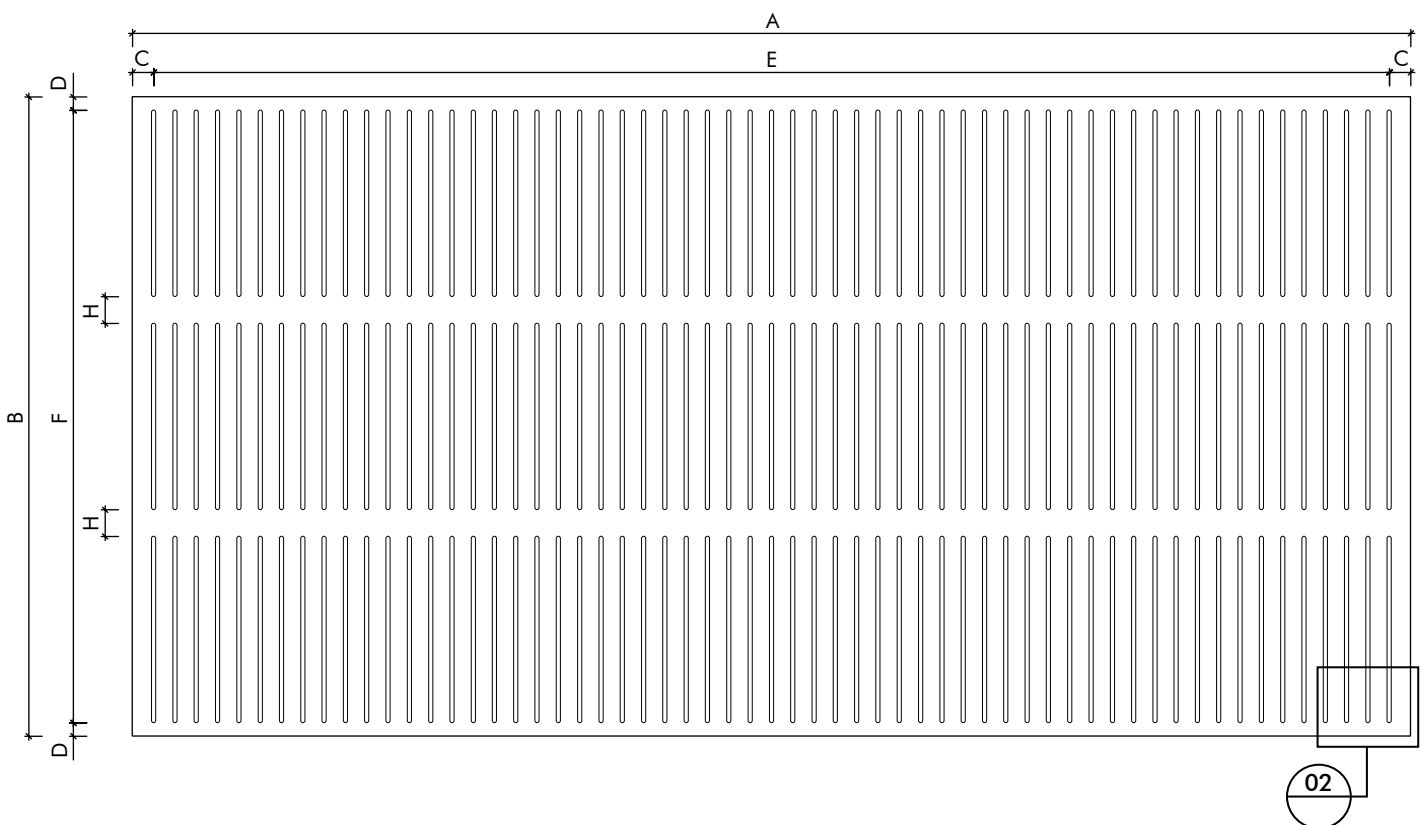

WHERE APPLICABLE GRAIN DIRECTION ALONG THE LENGTH OF PANELS.

## SLOTTED OPTIONS - KS2/40/G

LEGEND	
A	PANEL LENGTH
B	PANEL WIDTH
C	BORDER IN LENGTH
D	BORDER IN WIDTH
E	SLOTTING SIZE IN LENGTH
F	SLOTTING SIZE IN WIDTH
G	SLOTS WIDTH
H	WEBB WIDTH

KEY INFORMATION	
PATTERN	KS2
LAYOUT TYPE	2 ROWS
SPACING	40mm
BORDER	25mm NOMINAL

SLOTTING / PERCENTAGE OF OPEN AREA						
SLOT SIZE (mm)	8	9	10	12	13	-
OPEN AREA (%)	19.2	21.6	23.9	28.6	30.9	-

**02** SLOTTING DETAIL  
Scale - NTS

LEGEND	
A	PANEL LENGTH
B	PANEL WIDTH
C	BORDER IN LENGTH
D	BORDER IN WIDTH
E	SLOTTING SIZE IN LENGTH
F	SLOTTING SIZE IN WIDTH
G	SLOTS WIDTH
H	WEBB WIDTH

LEGEND	
A	PANEL LENGTH
B	PANEL WIDTH
C	BORDER IN LENGTH
D	BORDER IN WIDTH
E	SLOTTING SIZE IN LENGTH
F	SLOTTING SIZE IN WIDTH
G	SLOTS WIDTH
H	WEBB WIDTH

KEY INFORMATION	
PATTERN	KS4
LAYOUT TYPE	4 ROWS
SPACING	40mm
BORDER	25mm NOMINAL