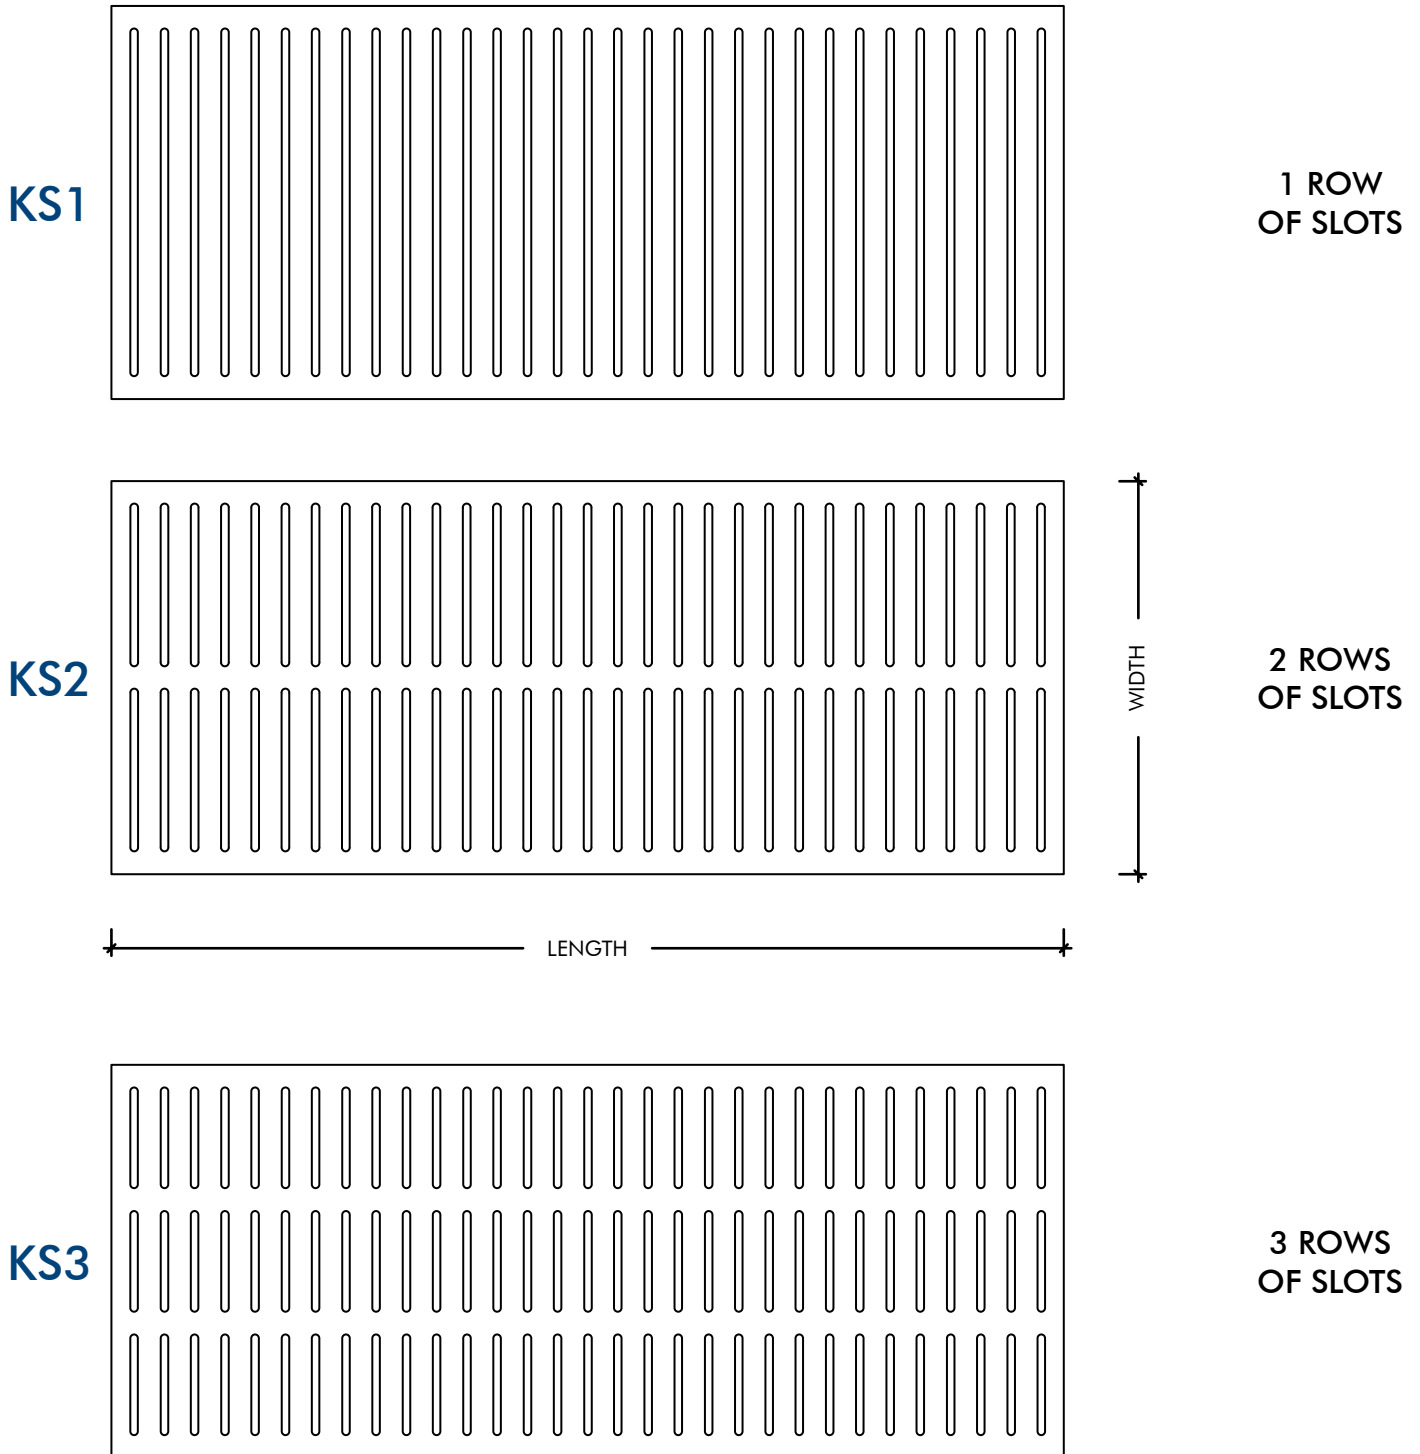

# SLOTTED OPTIONS

Armada Arndale Shopping Centre

KEYSTONE LINING offers a range of six standard patterns to choose from to suit your aesthetic and acoustic requirement. Consult the team at [KEYSTONE LINING](#) for further information.

WHERE APPLICABLE GRAIN DIRECTION ALONG THE LENGTH OF PANELS.

KEYSTONE LINING offers a range of six standard patterns to choose from to suit your aesthetic and acoustic requirement. Consult the team at [KEYSTONE LINING](#) for further information.

WHERE APPLICABLE GRAIN DIRECTION ALONG THE LENGTH OF PANELS.

## SLOTTED OPTIONS - KS5/40/G

LEGEND	
A	PANEL LENGTH
B	PANEL WIDTH
C	BORDER IN LENGTH
D	BORDER IN WIDTH
E	SLOTTING SIZE IN LENGTH
F	SLOTTING SIZE IN WIDTH
G	SLOTS WIDTH
H	WEBB WIDTH

KEY INFORMATION	
PATTERN	KS5
LAYOUT TYPE	5 ROWS
SPACING	40mm
BORDER	25mm NOMINAL