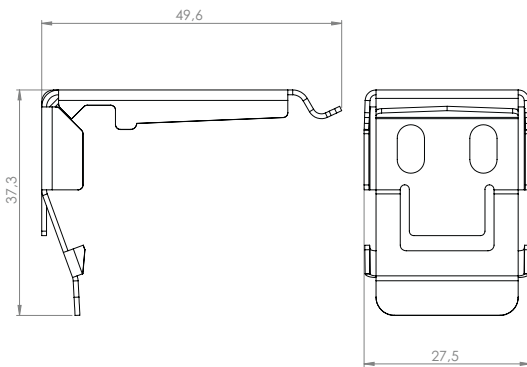

Further Information

To find out more information phone Verosol Customer Care on 1800 721 404 or visit www.verosol.com.au

Technical Information

Product Code	P400.2	
Product Name	Standard 45mm Mono Control Cellular Blind	
Operation	Cord Operation / Chain Operation	
Dimensions	Width	Cord Operatiion: 480mm minimum - 3500mm maximum Chain Operation: 360mm minimum - 3500mm maximum
	Drop	400mm minimum - 3500mm maximum
	Maximum Area	10m ²
Head Rail	Material	Extruded Aluminium Alloy
	Dimensions	52mm W x 36mm H
Bottom Rail	Material	Extruded Aluminium Alloy
	Dimensions	48mm W x 16mm H
	Colours	Coordinated - White, Off White, Silver, Sand, Taupe, Bronze, Anthracite, Black
	Paint	Powder Coated
Inner Rail	Material	H-PVC
End Caps	Material	UV Stabilised Acrylonitrile Butadiene Styrene [ABS] Plastic
	Colour	Coordinated - White, Off White, Silver, Sand, Taupe, Bronze, Anthracite, Black
Chain Cord Loop	Material	Stainless Steel Chain Braided Polyester [minimum diamter: 3.8mm endless loop]
	Colour	Stainless Steel Chain Coordinated - White, Off White, Silver, Sand, Taupe, Bronze, Anthracite, Black
Control Unit	Type	Drive Unit - Side Mounted - Right or Left 1:1 or 1:4 size dependent
	Colour	Drive gear unit wiith coordinated end cover
Installation Brackets	Material / Operation	Press formed spring steel, powder coated Top or Face Fixing - concealed when installed
	Colour	Coordinated - White, Off White, Silver, Sand, Taupe, Bronze, Anthracite, Black

Turn over for addiitional information

Standard 45mm Mono Control Cellular Blind

System Diagram

Standard Mono Control 45mm Cellular Blind

Universal Installation Bracket - Face or Reveal Fixing

Child Safety Device [Chain or Cord]