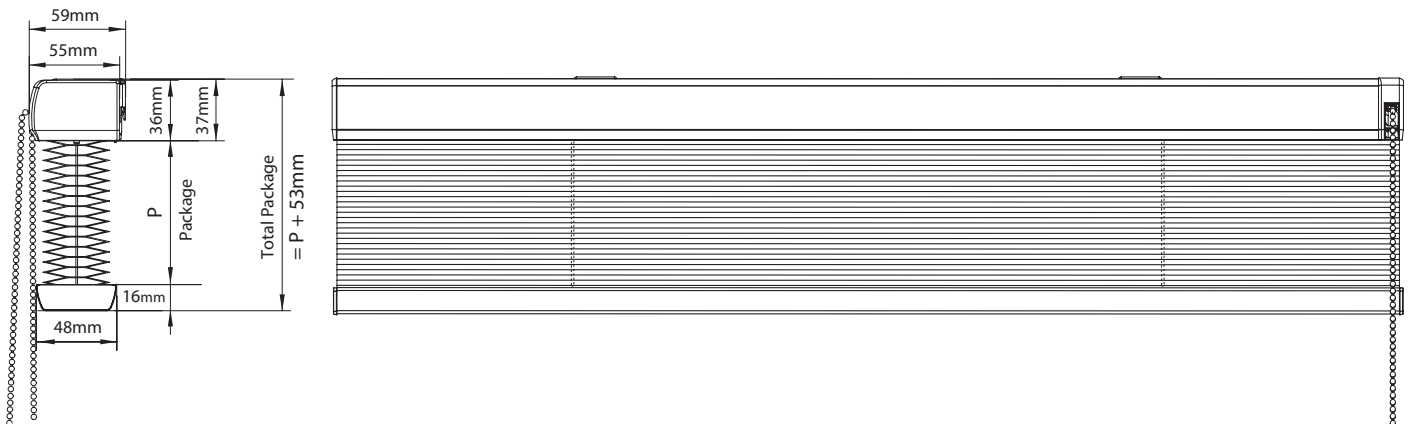

Further Information

To find out more information phone Verosol Customer Care on 1800 721 404 or visit www.verosol.com.au

Technical Information

Product Code	P400.2	
Product Name	Standard 45mm Mono Control Cellular Blind	
Operation	Cord Operation / Chain Operation	
Dimensions	Width	Cord Operatiion: 480mm minimum - 3500mm maximum Chain Operation: 360mm minimum - 3500mm maximum
	Drop	400mm minimum - 3500mm maximum
	Maximum Area	10m ²
Head Rail	Material	Extruded Aluminium Alloy
	Dimensions	52mm W x 36mm H
Bottom Rail	Material	Extruded Aluminium Alloy
	Dimensions	48mm W x 16mm H
	Colours	Coordinated - White, Off White, Silver, Sand, Taupe, Bronze, Anthracite, Black
	Paint	Powder Coated
Inner Rail	Material	H-PVC
End Caps	Material	UV Stabilised Acrylonitrile Butadiene Styrene [ABS] Plastic
	Colour	Coordinated - White, Off White, Silver, Sand, Taupe, Bronze, Anthracite, Black
Chain Cord Loop	Material	Stainless Steel Chain Braided Polyester [minimum diamter: 3.8mm endless loop]
	Colour	Stainless Steel Chain Coordinated - White, Off White, Silver, Sand, Taupe, Bronze, Anthracite, Black
Control Unit	Type	Drive Unit - Side Mounted - Right or Left 1:1 or 1:4 size dependent
	Colour	Drive gear unit wiith coordinated end cover
Installation Brackets	Material / Operation	Press formed spring steel, powder coated Top or Face Fixing - concealed when installed
	Colour	Coordinated - White, Off White, Silver, Sand, Taupe, Bronze, Anthracite, Black

Turn over for addiitional information

Standard 45mm Mono Control Cellular Blind

System Diagram

Standard Mono Control 45mm Cellular Blind

Universal Installation Bracket - Face or Reveal Fixing

Child Safety Device [Chain or Cord]