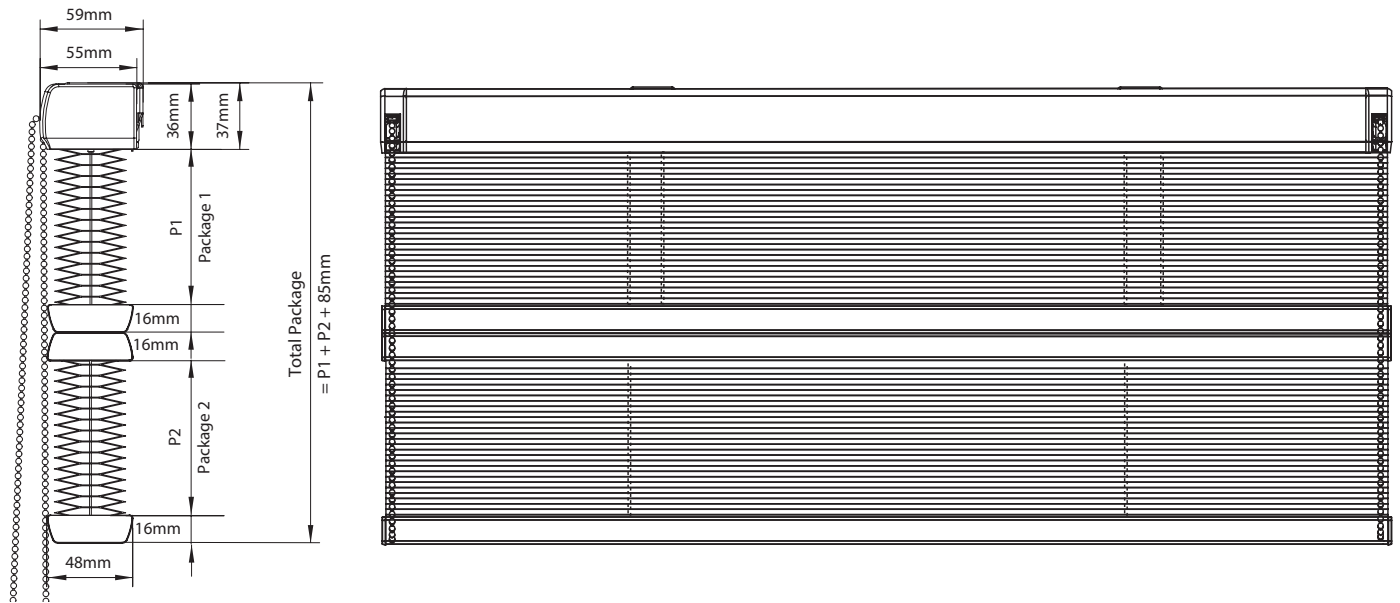

Technical Information

Product Code	P402.2	
Product Name	TWIN 45mm Mono Control Cellular Blind	
Operation	Cord Operation / Chain Operation	
Dimensions	Width	Cord Operation: 750mm minimum - 3000mm maximum Chain Operation: 650mm minimum - 3000mm maximum
	Drop	400mm minimum - 3000mm maximum
	Maximum Area	8m ²
Head Rail	Material	Extruded Aluminium Alloy
	Dimensions	52mm W x 36mm H
Bottom Rail	Material	Extruded Aluminium Alloy
	Dimensions	48mm W x 16mm H
	Colours	Coordinated - White, Off White, Silver, Sand, Taupe, Bronze, Anthracite, Black
	Paint	Powder Coated
Inner Rail	Material	H-PVC
End Caps	Material	UV Stabilised Acrylonitrile Butadiene Styrene [ABS] Plastic
	Colour	Coordinated - White, Off White, Silver, Sand, Taupe, Bronze, Anthracite, Black
Chain Cord Loop	Material	Stainless Steel Chain Braided Polyester [minimum diameter: 3.8mm endless loop]
	Colour	Stainless Steel Chain Coordinated - White, Off White, Silver, Sand, Taupe, Bronze, Anthracite, Black
Control Unit	Type	Drive Unit - Side Mounted - Right or Left 1:1 or 1:4 size dependent
		Drive gear unit with coordinated end cover
Installation Brackets	Material / Operation	Press formed spring steel, powder coated Top or Face Fixing - concealed when installed
	Colour	Coordinated - White, Off White, Silver, Sand, Taupe, Bronze, Anthracite, Black

Turn over for additional information

TWIN 45mm Mono Control Cellular Blind

System Diagram

TWIN Mono Control 45mm Cellular Blind

Universal Installation Bracket - Face or Reveal Fixing

Child Safety Device [Chain or Cord]