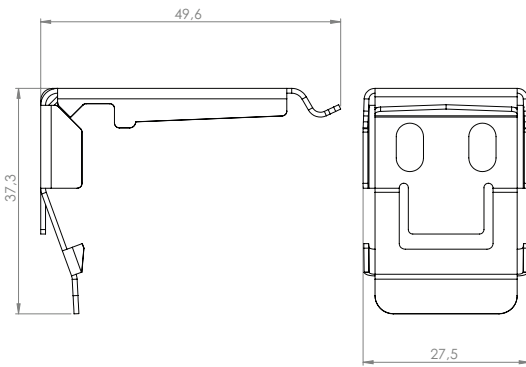

Technical Information

Product Code	P402.2	
Product Name	TWIN 45mm Mono Control Cellular Blind	
Operation	Cord Operation / Chain Operation	
Dimensions	Width	Cord Operation: 750mm minimum - 3000mm maximum Chain Operation: 650mm minimum - 3000mm maximum
	Drop	400mm minimum - 3000mm maximum
	Maximum Area	8m ²
Head Rail	Material	Extruded Aluminium Alloy
	Dimensions	52mm W x 36mm H
Bottom Rail	Material	Extruded Aluminium Alloy
	Dimensions	48mm W x 16mm H
	Colours	Coordinated - White, Off White, Silver, Sand, Taupe, Bronze, Anthracite, Black
	Paint	Powder Coated
Inner Rail	Material	H-PVC
End Caps	Material	UV Stabilised Acrylonitrile Butadiene Styrene [ABS] Plastic
	Colour	Coordinated - White, Off White, Silver, Sand, Taupe, Bronze, Anthracite, Black
Chain Cord Loop	Material	Stainless Steel Chain Braided Polyester [minimum diameter: 3.8mm endless loop]
	Colour	Stainless Steel Chain Coordinated - White, Off White, Silver, Sand, Taupe, Bronze, Anthracite, Black
Control Unit	Type	Drive Unit - Side Mounted - Right or Left 1:1 or 1:4 size dependent
		Drive gear unit with coordinated end cover
Installation Brackets	Material / Operation	Press formed spring steel, powder coated Top or Face Fixing - concealed when installed
	Colour	Coordinated - White, Off White, Silver, Sand, Taupe, Bronze, Anthracite, Black

Turn over for additional information

TWIN 45mm Mono Control Cellular Blind

System Diagram

TWIN Mono Control 45mm Cellular Blind

Universal Installation Bracket - Face or Reveal Fixing

Child Safety Device [Chain or Cord]