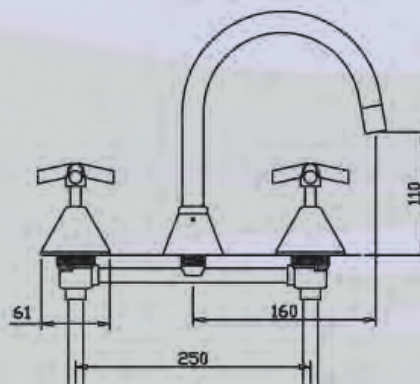

VANITEE SPA