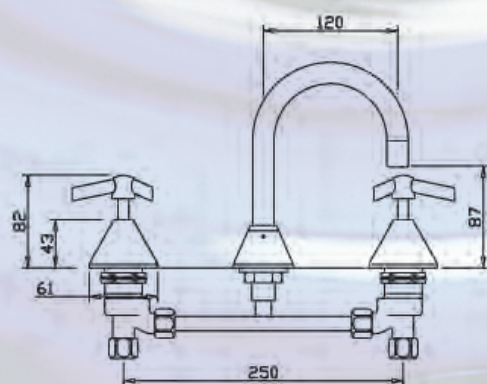

Chrome

Chrome Gold

OPTIONS

Jumper Valve

Ceramic Disc

TWIN BASIN LEVER

BASIN LEVER

SHOWER LEVER