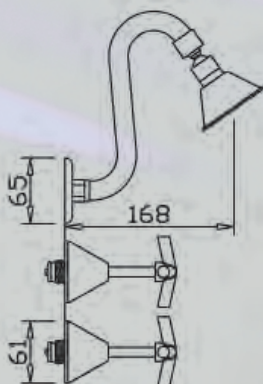

MS SHOWER

VANITEE SPA

BATH

VERTEx

LEVER TAPWARE

BASIN SET

SHOWER SET

MINI SWAN SHOWER SET