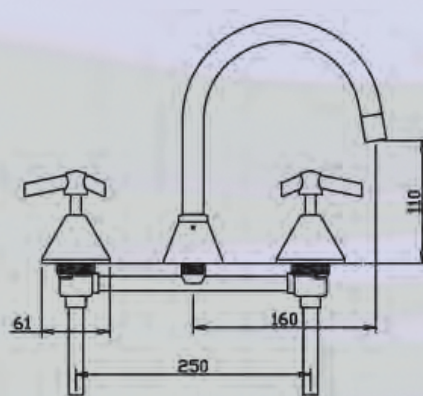

VANITEE SPA LEVER