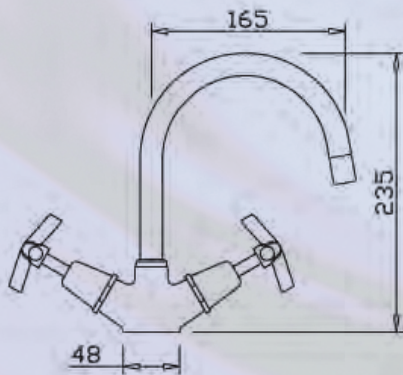

TAPWARE

AVAILABLE COLOURS

Chrome

Chrome Gold

OPTIONS

Jumper Valve

Ceramic Disc

TWIN SINK

BASIN

SHOWER

MS SHOWER

VANITEE SPA

BATH