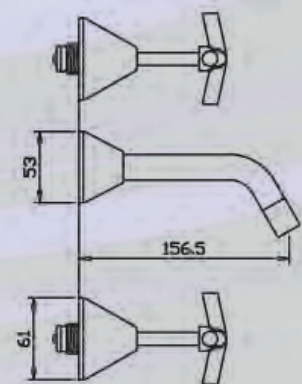

MS SHOWER

VANITEE SPA

BATH

VERTEx

LEVER TAPWARE

BASIN SET

SHOWER SET

MINI SWAN SHOWER SET