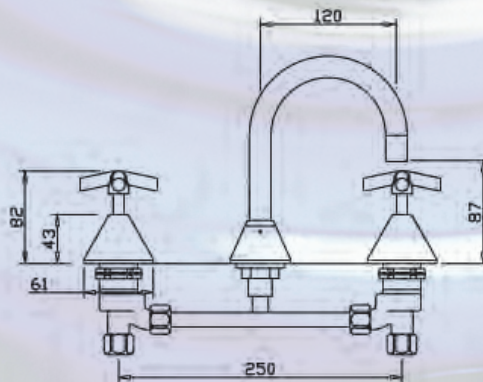

TAPWARE

AVAILABLE COLOURS

Chrome

Chrome Gold

OPTIONS

Jumper Valve

Ceramic Disc

TWIN SINK

BASIN

SHOWER

MS SHOWER

VANITEE SPA

BATH