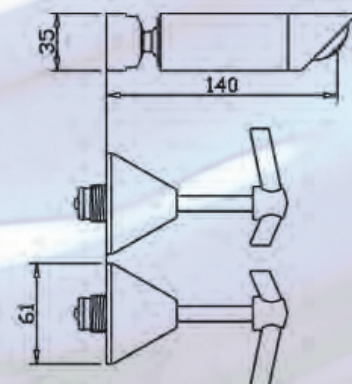

Chrome

Chrome Gold

OPTIONS

Jumper Valve

Ceramic Disc

TWIN BASIN LEVER

BASIN LEVER

SHOWER LEVER