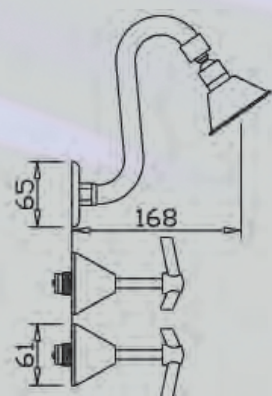

MS SHOWER LEVER