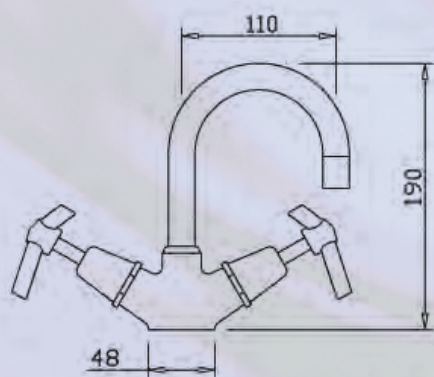

Chrome

Chrome Gold

OPTIONS

Jumper Valve

Ceramic Disc

TWIN BASIN LEVER

BASIN LEVER

SHOWER LEVER

MS SHOWER LEVER

VANITEE SPA LEVER

BATH LEVER

VERTEx

ACCESSORIES

SINGLE TOWEL RAIL

DOUBLE TOWEL RAIL

TOILET ROLL HOLDER