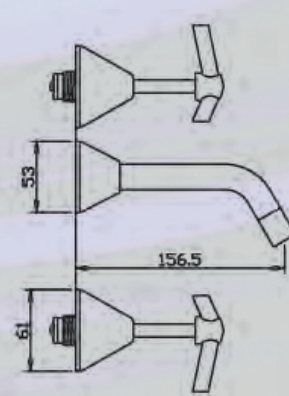

LEVER TAPWARE

AVAILABLE COLOURS

Chrome

Chrome Gold

OPTIONS

Jumper Valve

Ceramic Disc

TWIN BASIN LEVER

BASIN LEVER

SHOWER LEVER

MS SHOWER LEVER

VANITEE SPA LEVER

BATH LEVER