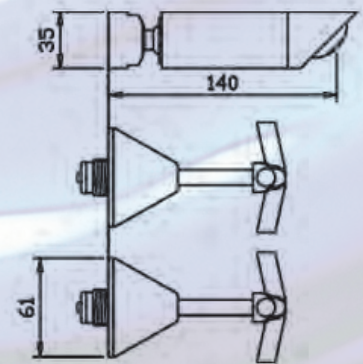

TAPWARE

AVAILABLE COLOURS

Chrome

Chrome Gold

OPTIONS

Jumper Valve

Ceramic Disc

TWIN SINK

BASIN

SHOWER

MS SHOWER

VANITEE SPA

BATH