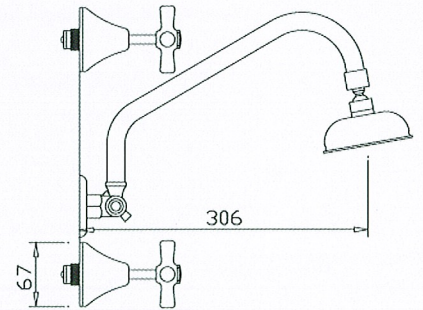

Basin and Sink Twin Mixers only available in Chrome or Chrome with Gold Trim.

OPTIONS

- | | |
|--|--|
| <input checked="" type="checkbox"/> Jumper Valve | <input checked="" type="checkbox"/> Ceramic Disc |
|--|--|

TWIN BASIN

BASIN

GOOSNECK SHOWER

BATH

WALL SPA

PILLAR TAP