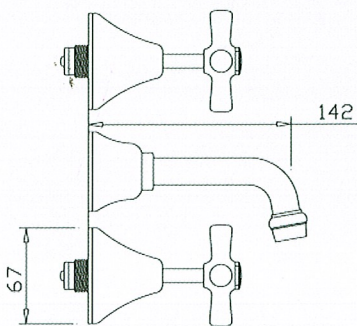

Basin and Sink Twin Mixers only available in Chrome or Chrome with Gold Trim.

OPTIONS

- | | |
|--|--|
| <input checked="" type="checkbox"/> Jumper Valve | <input checked="" type="checkbox"/> Ceramic Disc |
|--|--|

TWIN BASIN

BASIN

GOOSNECK SHOWER

BATH

WALL SPA

PILLAR TAP