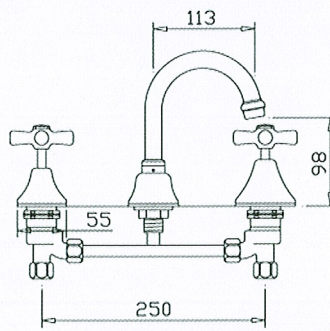

Basin and Sink Twin Mixers only available in Chrome or Chrome with Gold Trim.

OPTIONS

- | | |
|--|--|
| <input checked="" type="checkbox"/> Jumper Valve | <input checked="" type="checkbox"/> Ceramic Disc |
|--|--|

TWIN BASIN

BASIN

GOOSNECK SHOWER

BATH

WALL SPA

PILLAR TAP