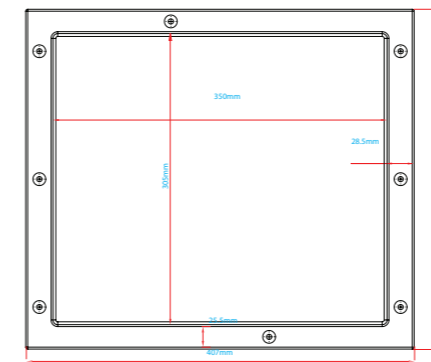

Wall Niche

Specifications & Dimensions

Niche Single Cavity (700mm × 300mm x 90mm)

Lip size

Niche Single Cavity (1000mm × 300mm x 90mm)

Niche Single Cavity (1400mm × 300mm x 90mm)

Single Cavity (407mm x 356mm x 98mm)

Lip size

Single Cavity (407mm x 508mm x 98mm)

Double Cavity (407mm × 508mm x 98mm)

The Wall Niche Range

Product	Width	Height	Depth	Code
Torbex® Wall Niche Single Cavity	407mm	356mm	98mm	54760
Torbex® Wall Niche Single Cavity	407mm	508mm	98mm	54761
Torbex® Wall Niche Double Cavity	407mm	508mm	98mm	54762
Torbex® Wall Niche Single Cavity	700mm	300mm	90mm	62521
Torbex® Wall Niche Single Cavity	1000mm	300mm	90mm	62522
Torbex® Wall Niche Single Cavity	1400mm	300mm	90mm	62523