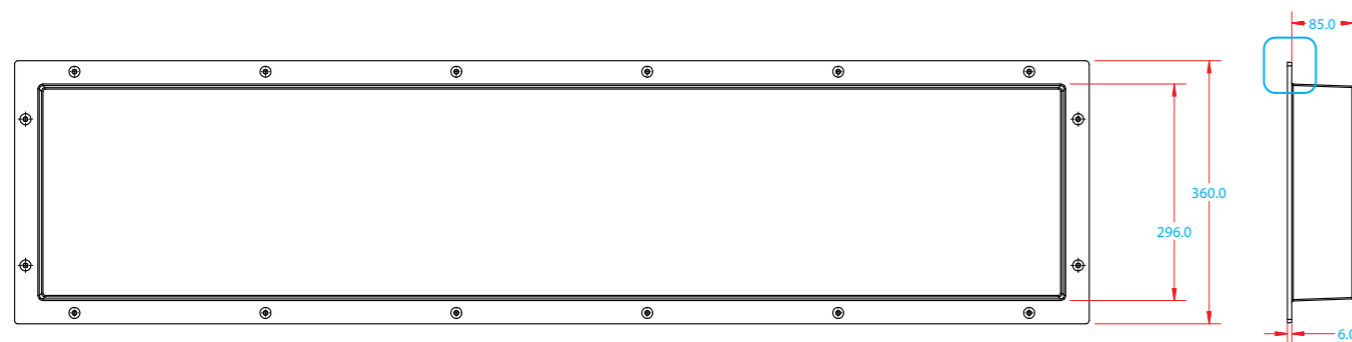

Wall Niche

Specifications & Dimensions

Niche Single Cavity (700mm × 300mm x 90mm)

Lip size

Niche Single Cavity (1000mm × 300mm x 90mm)

Niche Single Cavity (1400mm × 300mm x 90mm)

Single Cavity (407mm x 356mm x 98mm)

Lip size

Single Cavity (407mm x 508mm x 98mm)

Double Cavity (407mm × 508mm x 98mm)

The Wall Niche Range

Product	Width	Height	Depth	Code
Torbex® Wall Niche Single Cavity	407mm	356mm	98mm	54760
Torbex® Wall Niche Single Cavity	407mm	508mm	98mm	54761
Torbex® Wall Niche Double Cavity	407mm	508mm	98mm	54762
Torbex® Wall Niche Single Cavity	700mm	300mm	90mm	62521
Torbex® Wall Niche Single Cavity	1000mm	300mm	90mm	62522
Torbex® Wall Niche Single Cavity	1400mm	300mm	90mm	62523