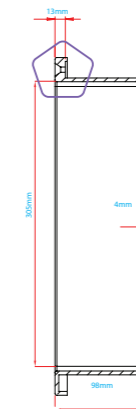

Wall Niche

Specifications & Dimensions

Niche Single Cavity (700mm × 300mm x 90mm)

Lip size

Niche Single Cavity (1000mm × 300mm x 90mm)

Niche Single Cavity (1400mm × 300mm x 90mm)

Single Cavity (407mm x 356mm x 98mm)

Lip size

Single Cavity (407mm x 508mm x 98mm)

Double Cavity (407mm × 508mm x 98mm)

The Wall Niche Range

Product	Width	Height	Depth	Code
Torbex® Wall Niche Single Cavity	407mm	356mm	98mm	54760
Torbex® Wall Niche Single Cavity	407mm	508mm	98mm	54761
Torbex® Wall Niche Double Cavity	407mm	508mm	98mm	54762
Torbex® Wall Niche Single Cavity	700mm	300mm	90mm	62521
Torbex® Wall Niche Single Cavity	1000mm	300mm	90mm	62522
Torbex® Wall Niche Single Cavity	1400mm	300mm	90mm	62523