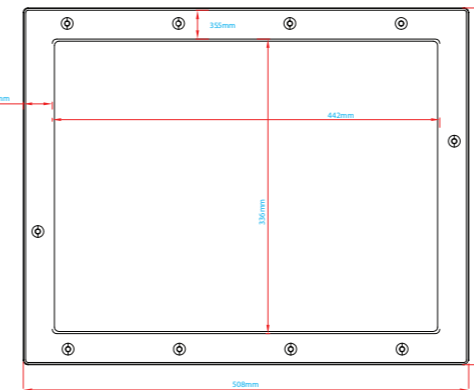

Wall Niche

Specifications & Dimensions

Niche Single Cavity (700mm × 300mm x 90mm)

Lip size

Niche Single Cavity (1000mm × 300mm x 90mm)

Niche Single Cavity (1400mm × 300mm x 90mm)

Single Cavity (407mm x 356mm x 98mm)

Lip size

Single Cavity (407mm x 508mm x 98mm)

Double Cavity (407mm × 508mm x 98mm)

The Wall Niche Range

Product	Width	Height	Depth	Code
Torbex® Wall Niche Single Cavity	407mm	356mm	98mm	54760
Torbex® Wall Niche Single Cavity	407mm	508mm	98mm	54761
Torbex® Wall Niche Double Cavity	407mm	508mm	98mm	54762
Torbex® Wall Niche Single Cavity	700mm	300mm	90mm	62521
Torbex® Wall Niche Single Cavity	1000mm	300mm	90mm	62522
Torbex® Wall Niche Single Cavity	1400mm	300mm	90mm	62523