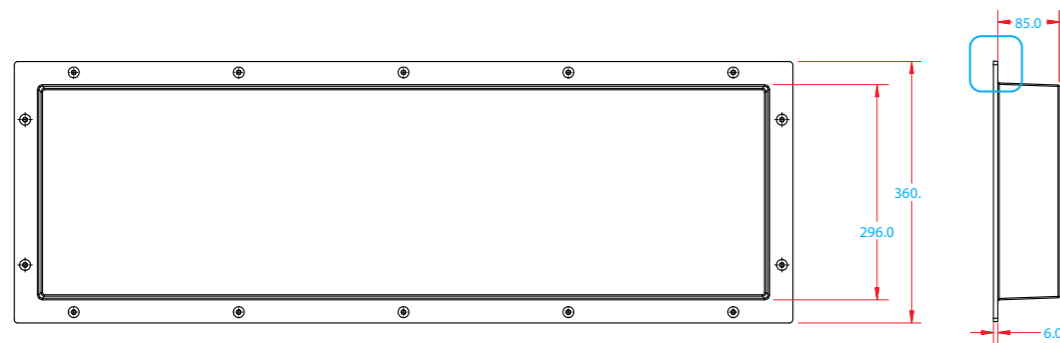

Wall Niche

Specifications & Dimensions

Niche Single Cavity (700mm × 300mm x 90mm)

Lip size

Niche Single Cavity (1000mm × 300mm x 90mm)

Niche Single Cavity (1400mm × 300mm x 90mm)

Single Cavity (407mm x 356mm x 98mm)

Lip size

Single Cavity (407mm x 508mm x 98mm)

Double Cavity (407mm × 508mm x 98mm)

The Wall Niche Range

Product	Width	Height	Depth	Code
Torbex® Wall Niche Single Cavity	407mm	356mm	98mm	54760
Torbex® Wall Niche Single Cavity	407mm	508mm	98mm	54761
Torbex® Wall Niche Double Cavity	407mm	508mm	98mm	54762
Torbex® Wall Niche Single Cavity	700mm	300mm	90mm	62521
Torbex® Wall Niche Single Cavity	1000mm	300mm	90mm	62522
Torbex® Wall Niche Single Cavity	1400mm	300mm	90mm	62523