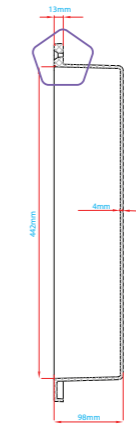

Wall Niche

Specifications & Dimensions

Niche Single Cavity (700mm × 300mm x 90mm)

Lip size

Niche Single Cavity (1000mm × 300mm x 90mm)

Niche Single Cavity (1400mm × 300mm x 90mm)

Single Cavity (407mm x 356mm x 98mm)

Lip size

Single Cavity (407mm x 508mm x 98mm)

Double Cavity (407mm × 508mm x 98mm)

The Wall Niche Range

Product	Width	Height	Depth	Code
Torbex® Wall Niche Single Cavity	407mm	356mm	98mm	54760
Torbex® Wall Niche Single Cavity	407mm	508mm	98mm	54761
Torbex® Wall Niche Double Cavity	407mm	508mm	98mm	54762
Torbex® Wall Niche Single Cavity	700mm	300mm	90mm	62521
Torbex® Wall Niche Single Cavity	1000mm	300mm	90mm	62522
Torbex® Wall Niche Single Cavity	1400mm	300mm	90mm	62523