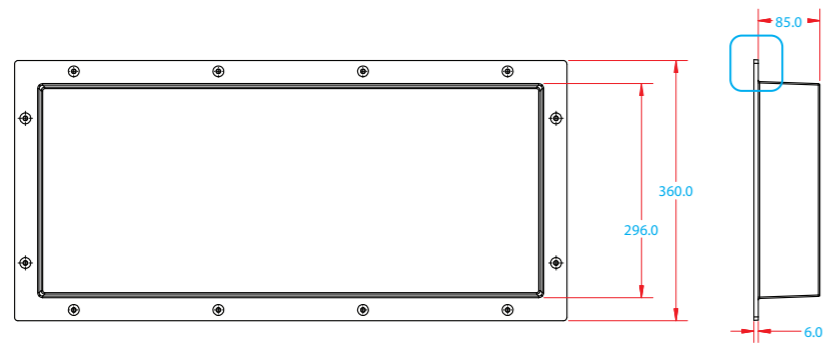

Wall Niche

Specifications & Dimensions

Niche Single Cavity (700mm × 300mm x 90mm)

Lip size

Niche Single Cavity (1000mm × 300mm x 90mm)

Niche Single Cavity (1400mm × 300mm x 90mm)

Single Cavity (407mm x 356mm x 98mm)

Lip size

Single Cavity (407mm x 508mm x 98mm)

Double Cavity (407mm × 508mm x 98mm)

The Wall Niche Range

Product	Width	Height	Depth	Code
Torbex® Wall Niche Single Cavity	407mm	356mm	98mm	54760
Torbex® Wall Niche Single Cavity	407mm	508mm	98mm	54761
Torbex® Wall Niche Double Cavity	407mm	508mm	98mm	54762
Torbex® Wall Niche Single Cavity	700mm	300mm	90mm	62521
Torbex® Wall Niche Single Cavity	1000mm	300mm	90mm	62522
Torbex® Wall Niche Single Cavity	1400mm	300mm	90mm	62523