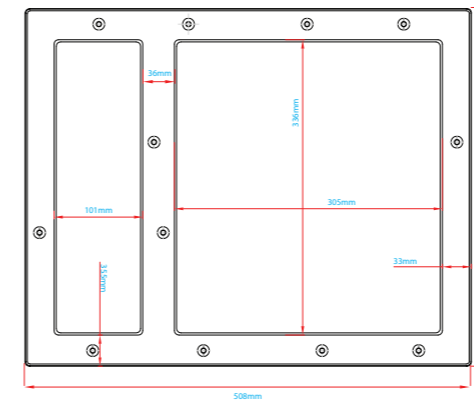

Wall Niche

Specifications & Dimensions

Niche Single Cavity (700mm × 300mm x 90mm)

Lip size

Niche Single Cavity (1000mm × 300mm x 90mm)

Niche Single Cavity (1400mm × 300mm x 90mm)

Single Cavity (407mm x 356mm x 98mm)

Lip size

Single Cavity (407mm x 508mm x 98mm)

Double Cavity (407mm × 508mm x 98mm)

The Wall Niche Range

Product	Width	Height	Depth	Code
Torbex® Wall Niche Single Cavity	407mm	356mm	98mm	54760
Torbex® Wall Niche Single Cavity	407mm	508mm	98mm	54761
Torbex® Wall Niche Double Cavity	407mm	508mm	98mm	54762
Torbex® Wall Niche Single Cavity	700mm	300mm	90mm	62521
Torbex® Wall Niche Single Cavity	1000mm	300mm	90mm	62522
Torbex® Wall Niche Single Cavity	1400mm	300mm	90mm	62523