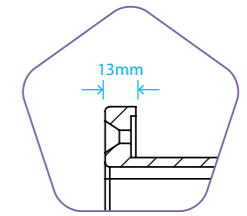

Wall Niche

Specifications & Dimensions

Niche Single Cavity (700mm × 300mm x 90mm)

Lip size

Niche Single Cavity (1000mm × 300mm x 90mm)

Niche Single Cavity (1400mm × 300mm x 90mm)

Single Cavity (407mm x 356mm x 98mm)

Lip size

Single Cavity (407mm x 508mm x 98mm)

Double Cavity (407mm × 508mm x 98mm)

The Wall Niche Range

Product	Width	Height	Depth	Code
Torbex® Wall Niche Single Cavity	407mm	356mm	98mm	54760
Torbex® Wall Niche Single Cavity	407mm	508mm	98mm	54761
Torbex® Wall Niche Double Cavity	407mm	508mm	98mm	54762
Torbex® Wall Niche Single Cavity	700mm	300mm	90mm	62521
Torbex® Wall Niche Single Cavity	1000mm	300mm	90mm	62522
Torbex® Wall Niche Single Cavity	1400mm	300mm	90mm	62523