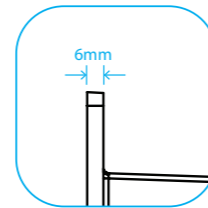

Wall Niche

Specifications & Dimensions

Niche Single Cavity (700mm × 300mm x 90mm)

Lip size

Niche Single Cavity (1000mm × 300mm x 90mm)

Niche Single Cavity (1400mm × 300mm x 90mm)

Single Cavity (407mm x 356mm x 98mm)

Lip size

Single Cavity (407mm x 508mm x 98mm)

Double Cavity (407mm × 508mm x 98mm)

The Wall Niche Range

Product	Width	Height	Depth	Code
Torbex® Wall Niche Single Cavity	407mm	356mm	98mm	54760
Torbex® Wall Niche Single Cavity	407mm	508mm	98mm	54761
Torbex® Wall Niche Double Cavity	407mm	508mm	98mm	54762
Torbex® Wall Niche Single Cavity	700mm	300mm	90mm	62521
Torbex® Wall Niche Single Cavity	1000mm	300mm	90mm	62522
Torbex® Wall Niche Single Cavity	1400mm	300mm	90mm	62523