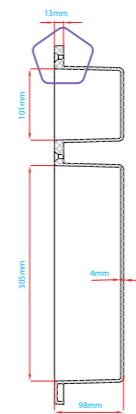

Wall Niche

Specifications & Dimensions

Niche Single Cavity (700mm × 300mm x 90mm)

Lip size

Niche Single Cavity (1000mm × 300mm x 90mm)

Niche Single Cavity (1400mm × 300mm x 90mm)

Single Cavity (407mm x 356mm x 98mm)

Lip size

Single Cavity (407mm x 508mm x 98mm)

Double Cavity (407mm × 508mm x 98mm)

The Wall Niche Range

Product	Width	Height	Depth	Code
Torbex® Wall Niche Single Cavity	407mm	356mm	98mm	54760
Torbex® Wall Niche Single Cavity	407mm	508mm	98mm	54761
Torbex® Wall Niche Double Cavity	407mm	508mm	98mm	54762
Torbex® Wall Niche Single Cavity	700mm	300mm	90mm	62521
Torbex® Wall Niche Single Cavity	1000mm	300mm	90mm	62522
Torbex® Wall Niche Single Cavity	1400mm	300mm	90mm	62523