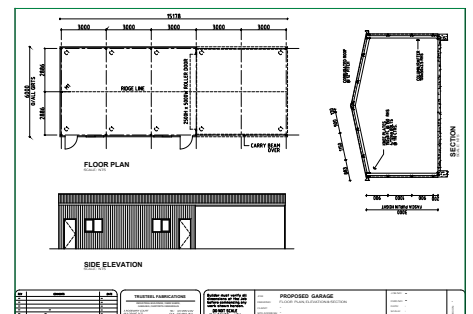

Domestic Buildings	Farm Buildings	Industrial Buildings	Specialised Buildings
Garages Carports Verandahs	Farm Sheds Aussie / American Barns Horse Stables / Boxes Horse Riding Arena	Warehouses Factories	Truck Washes Wineries School Building & Covers Sport & Playground Covers