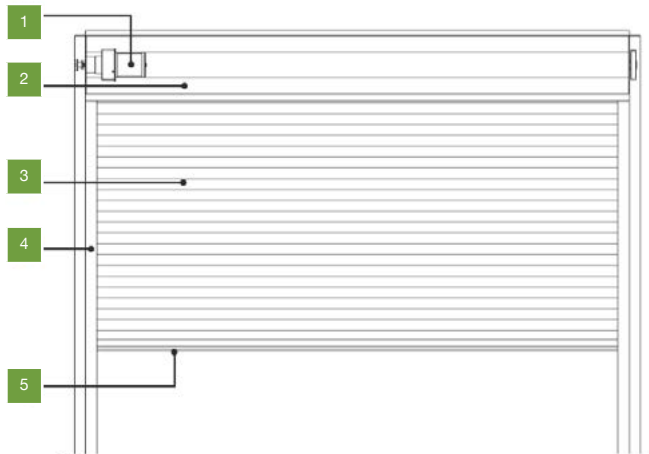

Auto-Set® FSFD-STC

Fire Rating

240 minutes

Max Width

24 metres

Max Height

UNLIMITED

Auto-Set® FSFD-STC

The FSFD-STC acoustical fire door is designed to protect openings that require both fire protection and sound control. Available with up to a 34 STC, the highest in the industry.

Use the ZModel FSFD-STC in lieu of providing both a fire door and an acoustical type door in the same opening and avoid duplication in construction.