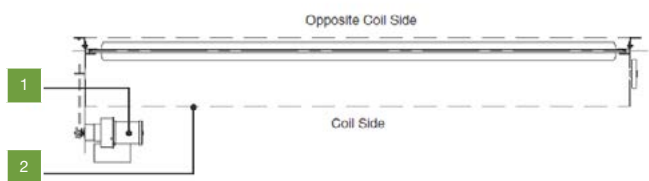

Finishes

McKeon Sterling Gray
Powder coat
Stainless steel