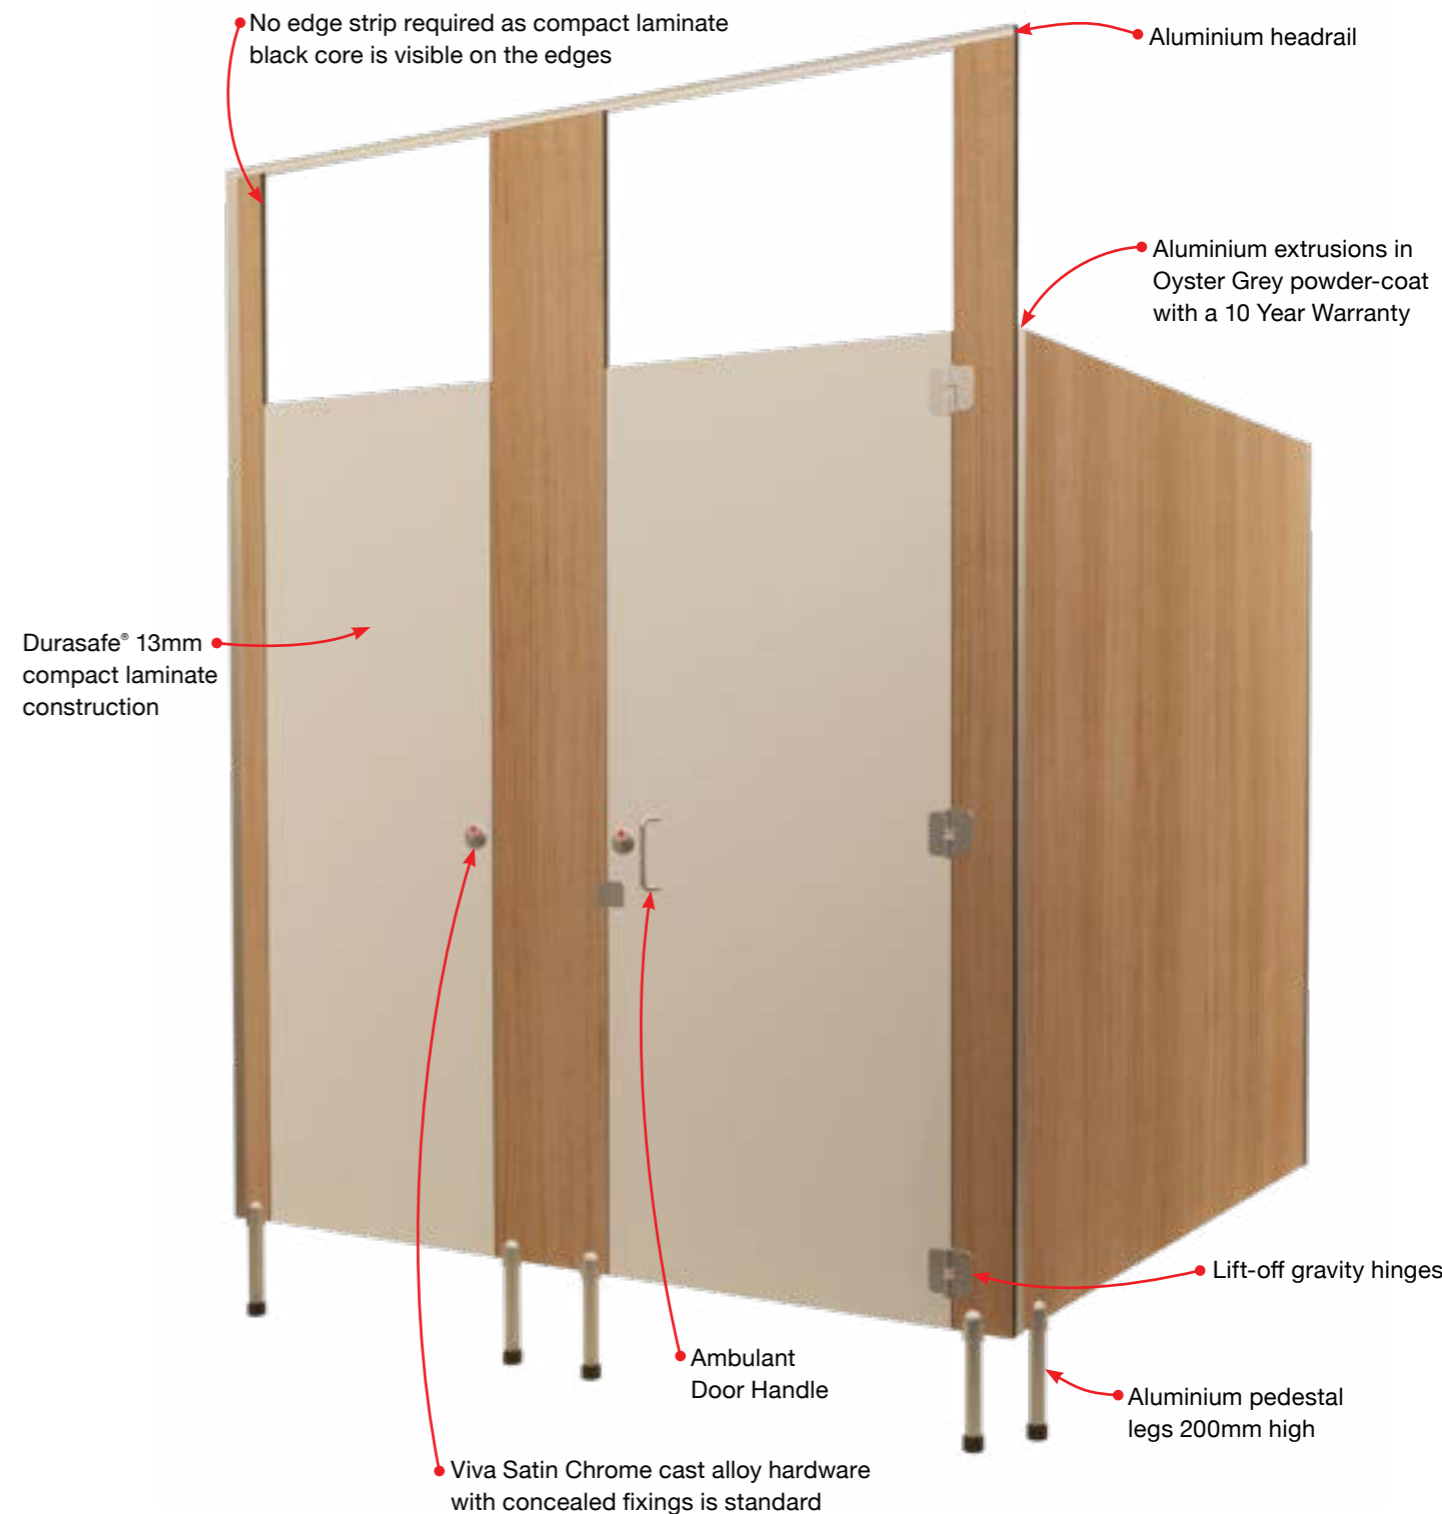

Pedestal Mount Ceiling Fixed

Strong system with minimal lines as no headrail required

Duracube® Pedestal Mount Ceiling Fixed

wet area partitioning system is a visually appealing design as panels are fixed directly to the ceiling while the pedestal legs provide structural strength.

F4D82c – Door removable from outside if less than 1.2m between pan and doorway.

Applications

- > Schools and Universities
- > End Of Trip (EOT) Facilities
- > Shopping Centres
- > Sport and Gym Change Rooms
- > Defence Ablution Blocks
- > Corporate Amenities
- > Recreational Amenities
- > Pubs and Clubs

Features & Benefits

- > Durasafe® 13mm compact laminate construction
- > No edge strip required as compact laminate black core is visible on the edges
- > Efficient use of materials
- > Impact resistant construction
- > Vandal resistant surface
- > Waterproof, suitable for hose cleaning
- > Easy to clean and sanitise
- > Reduced maintenance time and cost
- > Quick and easy installation
- > Overall system height 2400mm to 3000mm AFFL

Pedestal Mount Ceiling Fixed partitioning system is strong and a visually appealing design.

Standard pedestal leg

Optional setback pedestal leg

All Duracube® panels and doors are constructed with Durasafe® 13mm compact laminate.