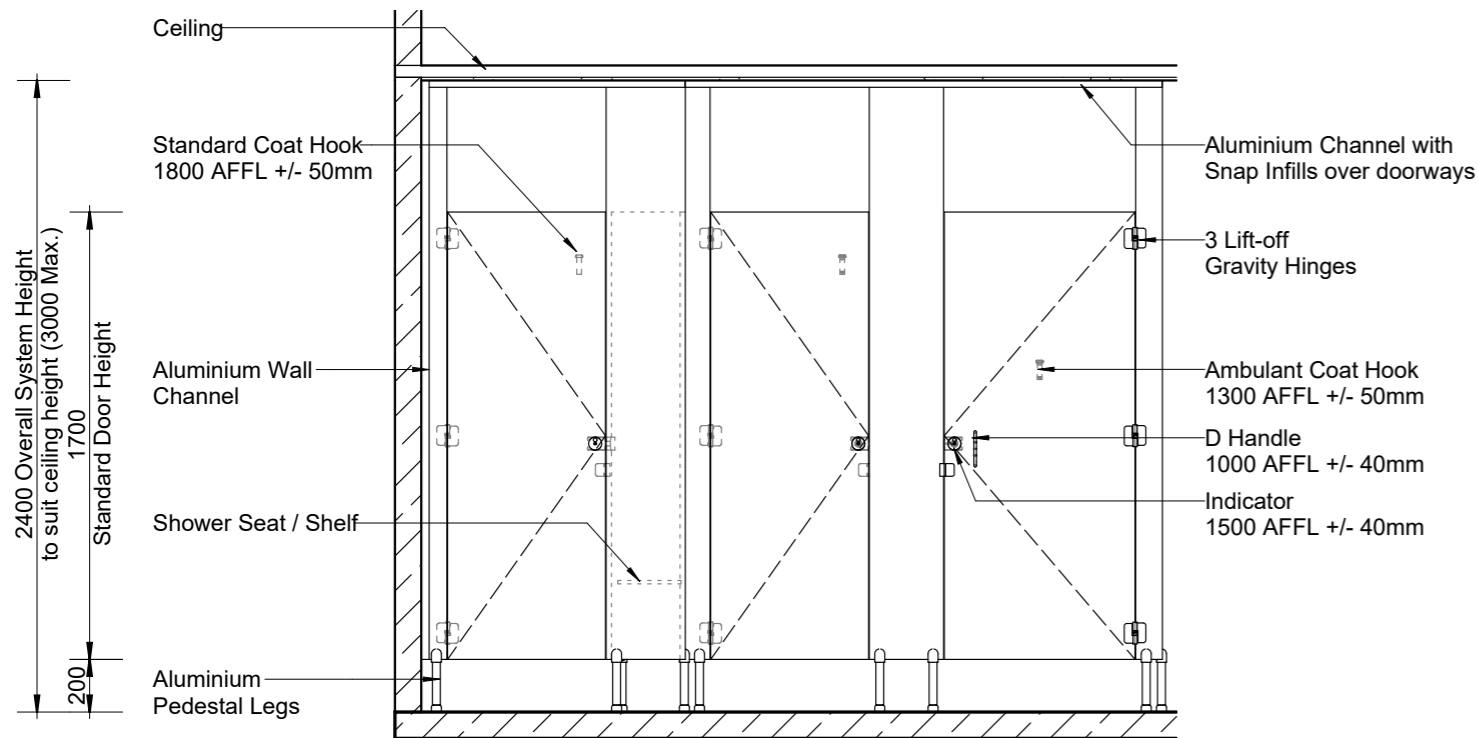

Pedestal Mount Ceiling Fixed (PCF)

Elevation

Ceiling Fixing Detail

**Cubicles
10 Year
Limited
Warranty**

HOW TO SPECIFY
Pedestal Mount Ceiling Fixed

Product
Duracube® Pedestal Mount Ceiling Fixed (PCF).

Door and Panel Construction Material
Durasafe® 13mm Compact Laminate.

Hardware
Viva Satin Chrome Hardware is standard. Other hardware is available. See page 59.

Ceiling Fixing
Aluminium C Channel 20mm x 30mm fixed to the ceiling. Colour – Oyster Grey powder-coat.

Floor Mounting
Adjustable 200mm Aluminium Pedestal Legs.

Overall System Height
2400mm to 3000mm AFFL.