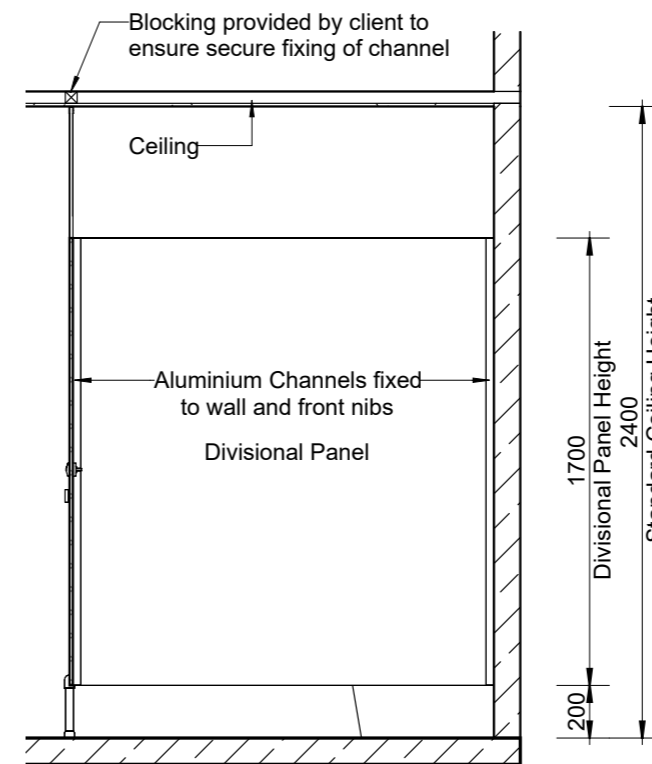

Section

HOW TO SPECIFY
Pedestal Mount Ceiling Fixed

Product
Duracube® Pedestal Mount Ceiling Fixed (PCF).

Door and Panel Construction Material
Durasafe® 13mm Compact Laminate.

Hardware
Viva Satin Chrome Hardware is standard. Other hardware is available. See page 59.

Ceiling Fixing
Aluminium C Channel 20mm x 30mm fixed to the ceiling. Colour – Oyster Grey powder-coat.

Floor Mounting
Adjustable 200mm Aluminium Pedestal Legs.

Overall System Height
2400mm to 3000mm AFFL.