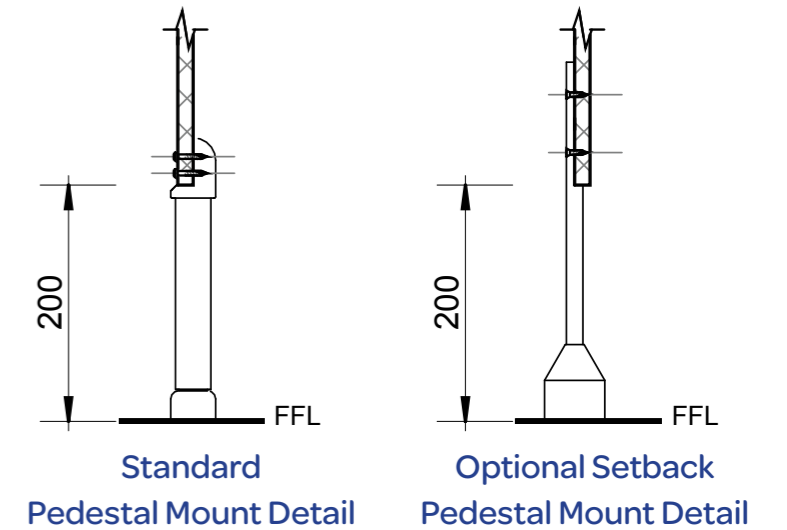

Ceiling Fixing Detail

**Cubicles
10 Year
Limited
Warranty**