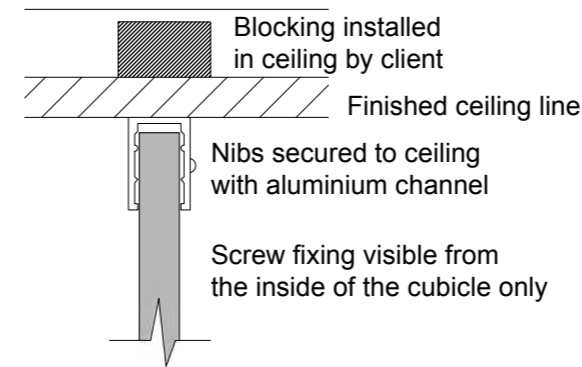

Pedestal Mount Ceiling Fixed

Strong system with minimal lines as no headrail required

Duracube® Pedestal Mount Ceiling Fixed

wet area partitioning system is a visually appealing design as panels are fixed directly to the ceiling while the pedestal legs provide structural strength.

Pedestal Mount Ceiling Fixed (PCF)

Plan

Elevation

Ceiling Fixing Detail

**Cubicles
10 Year
Limited
Warranty**

Section

HOW TO SPECIFY
Pedestal Mount Ceiling Fixed

Product
Duracube® Pedestal Mount Ceiling Fixed (PCF).

Door and Panel Construction Material
Durasafe® 13mm Compact Laminate.

Hardware
Viva Satin Chrome Hardware is standard. Other hardware is available. See page 59.

Ceiling Fixing
Aluminium C Channel 20mm x 30mm fixed to the ceiling. Colour – Oyster Grey powder-coat.