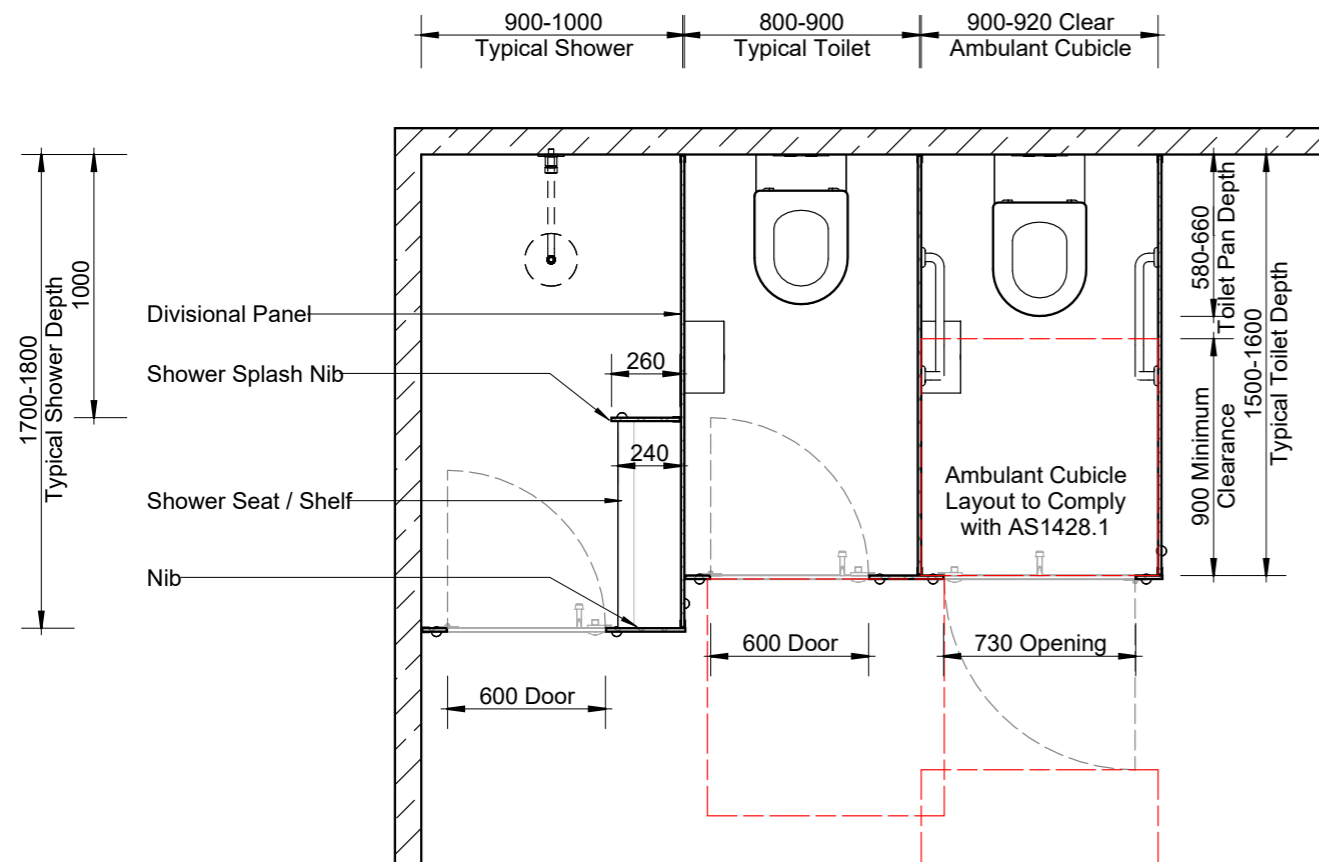

Pedestal Mount Ceiling Fixed (PCF)

Plan