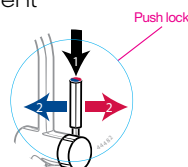

Features

The HC3300 and the H3300 are stylish additions to any kitchen. The H3300 dispenses steaming hot water at the touch of a lever and the HC3300 has the added benefit of providing ambient cold filtered water.

- Modern contemporary design
- Produces approximately 100 cups of steaming hot water per hour
- Dispenses 98°C hot and ambient cold filtered water
- Adjustable temperature dial
- Compact and convenient
- Unique single handle
- Hot push-lever locking mechanism