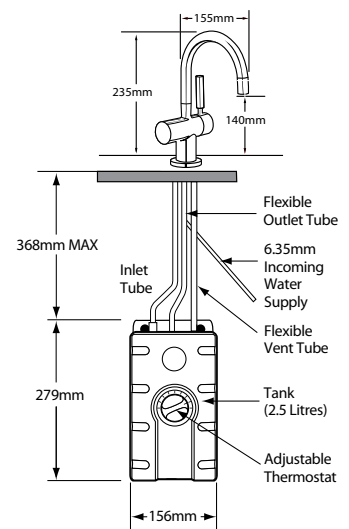

### Specifications

- Capacity 2.5 litre stainless steel tank dispenses approximately 100 cups of 98°C water per hour
- Required hole diameter: 35mm-38mm
- Required supply pressure: 172-862 kPa (1.7-8.6 bar) (25-125 psi)

### Technical diagram

Unit Depth 171mm MAX