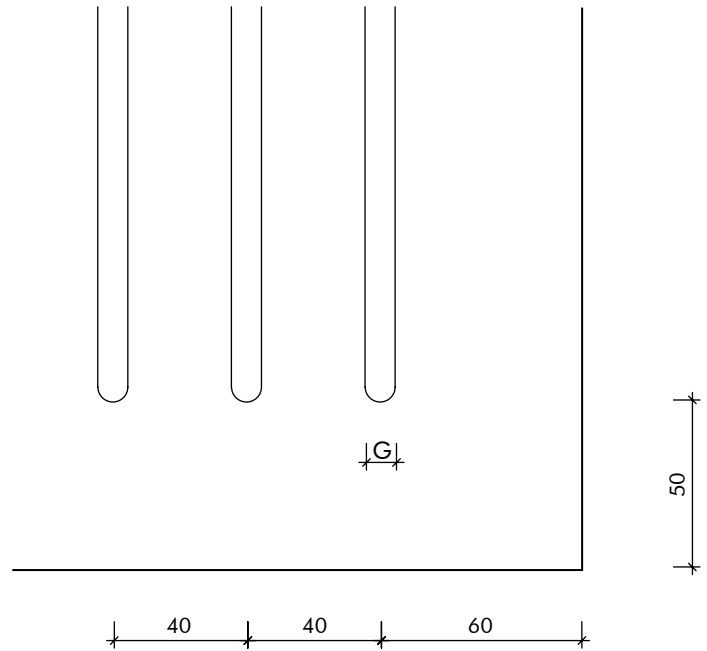

WHERE APPLICABLE GRAIN DIRECTION ALONG THE LENGTH OF PANELS.

KEY-KOMPRESS

SLOTTED OPTIONS - KS2/40/G

LEGEND	
A	PANEL LENGTH
B	PANEL WIDTH
C	BORDER IN LENGTH
D	BORDER IN WIDTH
E	SLOTTING SIZE IN LENGTH
F	SLOTTING SIZE IN WIDTH
G	SLOTS WIDTH
H	WEBB WIDTH

KEY INFORMATION	
PATTERN	KS2
LAYOUT TYPE	2 ROWS
SPACING	40mm
BORDER	50mm NOMINAL

SLOTTING / PERCENTAGE OF OPEN AREA						
SLOT SIZE (mm)	9	10	12	13	-	-
OPEN AREA (%)	21.5	23.9	28.5	30.9	-	-

02 SLOTTING DETAIL
Scale - NTS

KEY INFORMATION	
PATTERN	KS4
LAYOUT TYPE	4 ROWS
SPACING	40mm
BORDER	50mm NOMINAL

SLOTTING / PERCENTAGE OF OPEN AREA						
SLOT SIZE (mm)	9	10	13	15	-	-
OPEN AREA (%)	19.4	21.5	27.7	31.9	-	-

02 SLOTTING DETAIL
Scale - NTS

KEY INFORMATION	
PATTERN	KS8
LAYOUT TYPE	8 ROWS
SPACING	40mm
BORDER	50mm NOMINAL

SLOTTING / PERCENTAGE OF OPEN AREA						
SLOT SIZE (mm)	9	10	13	15	20	-
OPEN AREA (%)	15.1	16.7	21.5	24.6	32.2	-

02 SLOTTING DETAIL
Scale - NTS