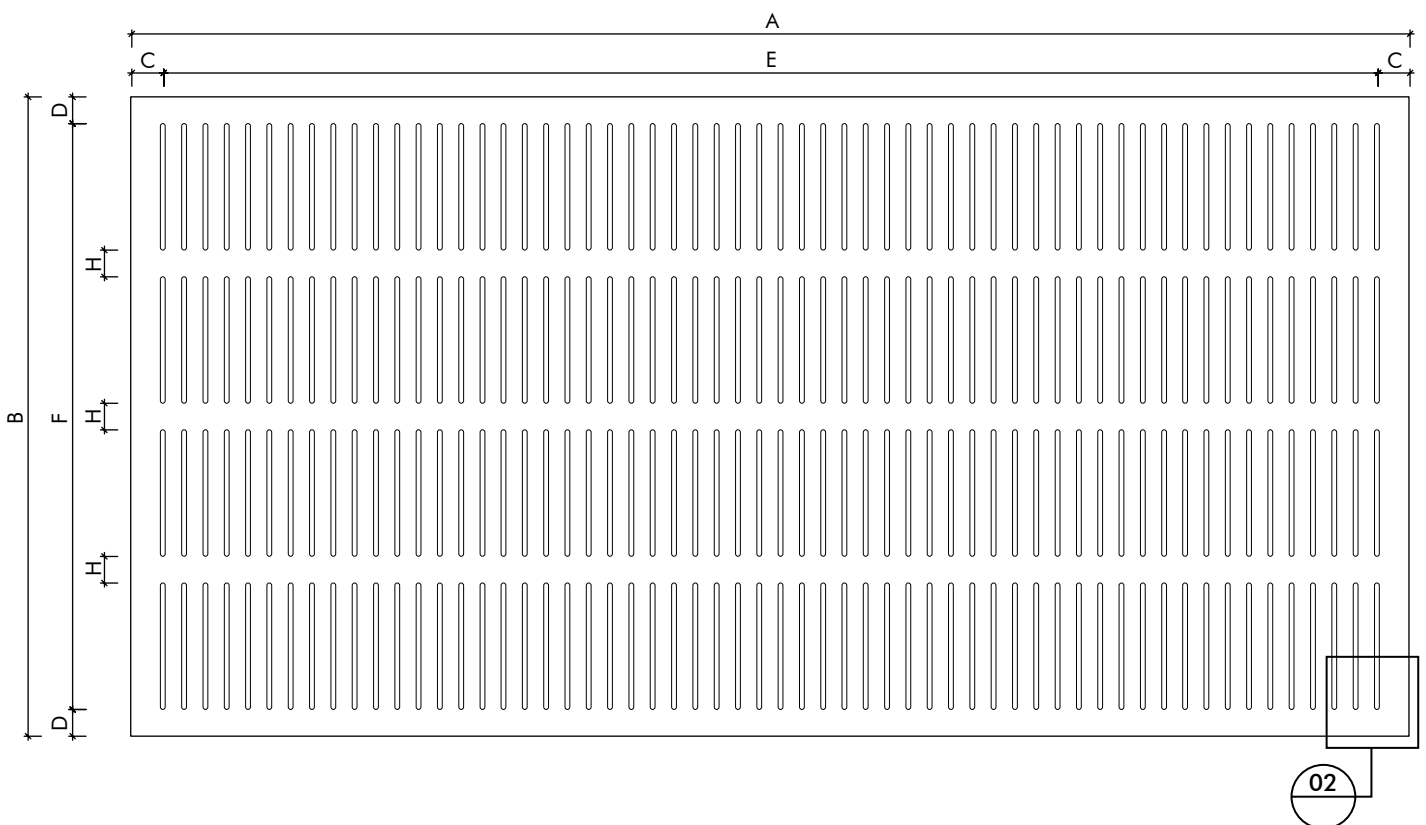

SLOTTING / PERCENTAGE OF OPEN AREA						
SLOT SIZE (mm)	9	10	12	13	15	-
OPEN AREA (%)	20.4	22.7	27.1	29.3	33.7	-

02 SLOTTING DETAIL
Scale - NTS

KEY-KOMPRESS

SLOTTED OPTIONS - KS4/40/G

LEGEND	
A	PANEL LENGTH
B	PANEL WIDTH
C	BORDER IN LENGTH
D	BORDER IN WIDTH
E	SLOTTING SIZE IN LENGTH
F	SLOTTING SIZE IN WIDTH
G	SLOTS WIDTH
H	WEBB WIDTH

KEY INFORMATION	
PATTERN	KS4
LAYOUT TYPE	4 ROWS
SPACING	40mm
BORDER	50mm NOMINAL

SLOTTING / PERCENTAGE OF OPEN AREA						
SLOT SIZE (mm)	9	10	13	15	-	-
OPEN AREA (%)	19.4	21.5	27.7	31.9	-	-

02 SLOTTING DETAIL
Scale - NTS

LEGEND	
A	PANEL LENGTH
B	PANEL WIDTH
C	BORDER IN LENGTH
D	BORDER IN WIDTH
E	SLOTTING SIZE IN LENGTH
F	SLOTTING SIZE IN WIDTH
G	SLOTS WIDTH
H	WEBB WIDTH

KEY INFORMATION	
PATTERN	KS5
LAYOUT TYPE	5 ROWS
SPACING	40mm
BORDER	50mm NOMINAL

KEY INFORMATION	
PATTERN	KS8
LAYOUT TYPE	8 ROWS
SPACING	40mm
BORDER	50mm NOMINAL

SLOTTING / PERCENTAGE OF OPEN AREA						
SLOT SIZE (mm)	9	10	13	15	20	-
OPEN AREA (%)	15.1	16.7	21.5	24.6	32.2	-

02 SLOTTING DETAIL
Scale - NTS