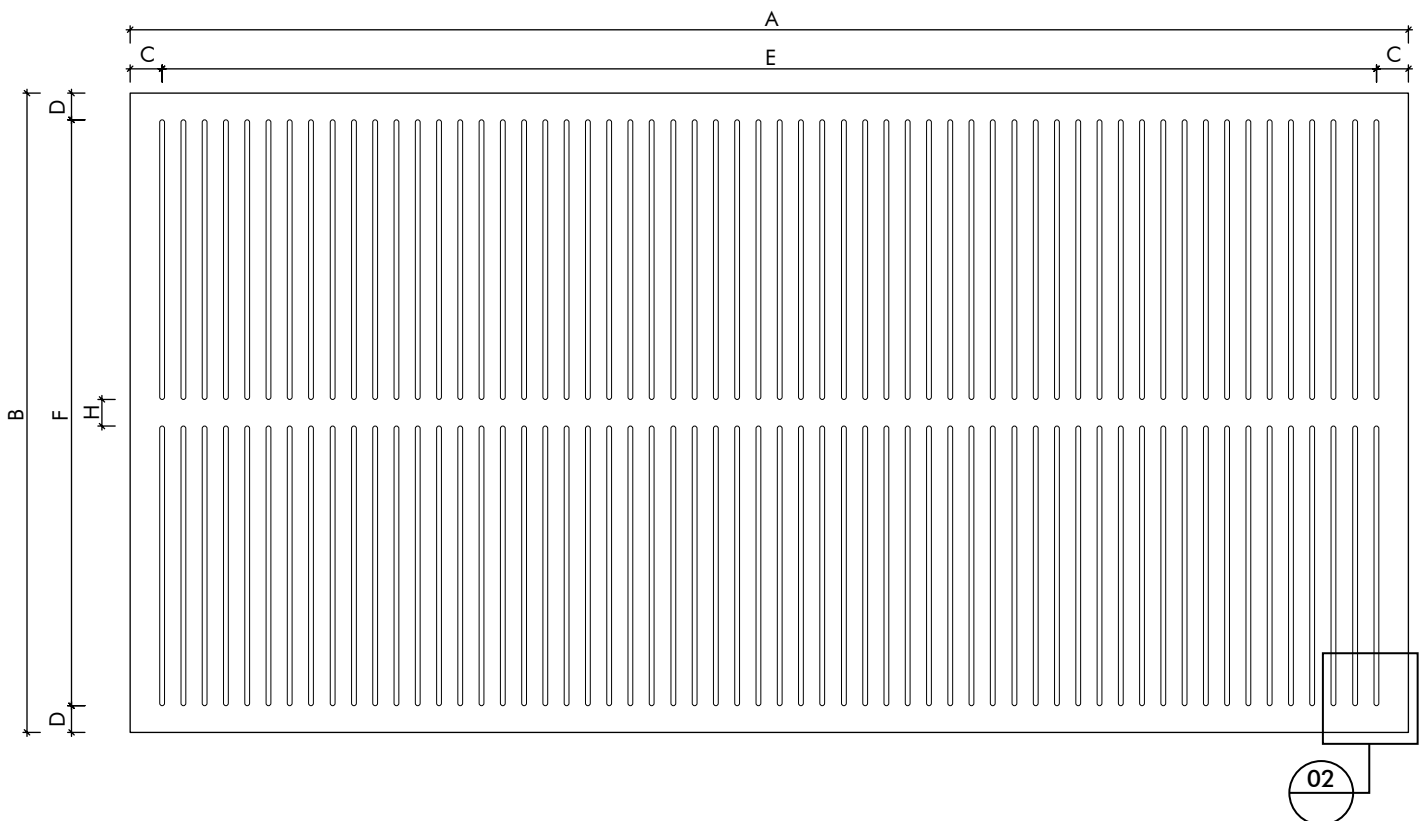

WHERE APPLICABLE GRAIN DIRECTION ALONG THE LENGTH OF PANELS.

KEY-KOMPRESS

SLOTTED OPTIONS

KEYSTONE LINING offers a range of six standard patterns to choose from to suit your aesthetic and acoustic requirement. Consult the team at [KEYSTONE LINING](http://www.KeystoneLinings.com.au) for further information.

WHERE APPLICABLE GRAIN DIRECTION ALONG THE LENGTH OF PANELS.

KEY-KOMPRESS

SLOTTED OPTIONS - KS2/40/G

LEGEND	
A	PANEL LENGTH
B	PANEL WIDTH
C	BORDER IN LENGTH
D	BORDER IN WIDTH
E	SLOTTING SIZE IN LENGTH
F	SLOTTING SIZE IN WIDTH
G	SLOTS WIDTH
H	WEBB WIDTH

KEY INFORMATION	
PATTERN	KS2
LAYOUT TYPE	2 ROWS
SPACING	40mm
BORDER	50mm NOMINAL

SLOTTING / PERCENTAGE OF OPEN AREA						
SLOT SIZE (mm)	9	10	12	13	-	-
OPEN AREA (%)	21.5	23.9	28.5	30.9	-	-

02 SLOTTING DETAIL
Scale - NTS

LEGEND	
A	PANEL LENGTH
B	PANEL WIDTH
C	BORDER IN LENGTH
D	BORDER IN WIDTH
E	SLOTTING SIZE IN LENGTH
F	SLOTTING SIZE IN WIDTH
G	SLOTS WIDTH
H	WEBB WIDTH

KEY INFORMATION	
PATTERN	KS5
LAYOUT TYPE	5 ROWS
SPACING	40mm
BORDER	50mm NOMINAL