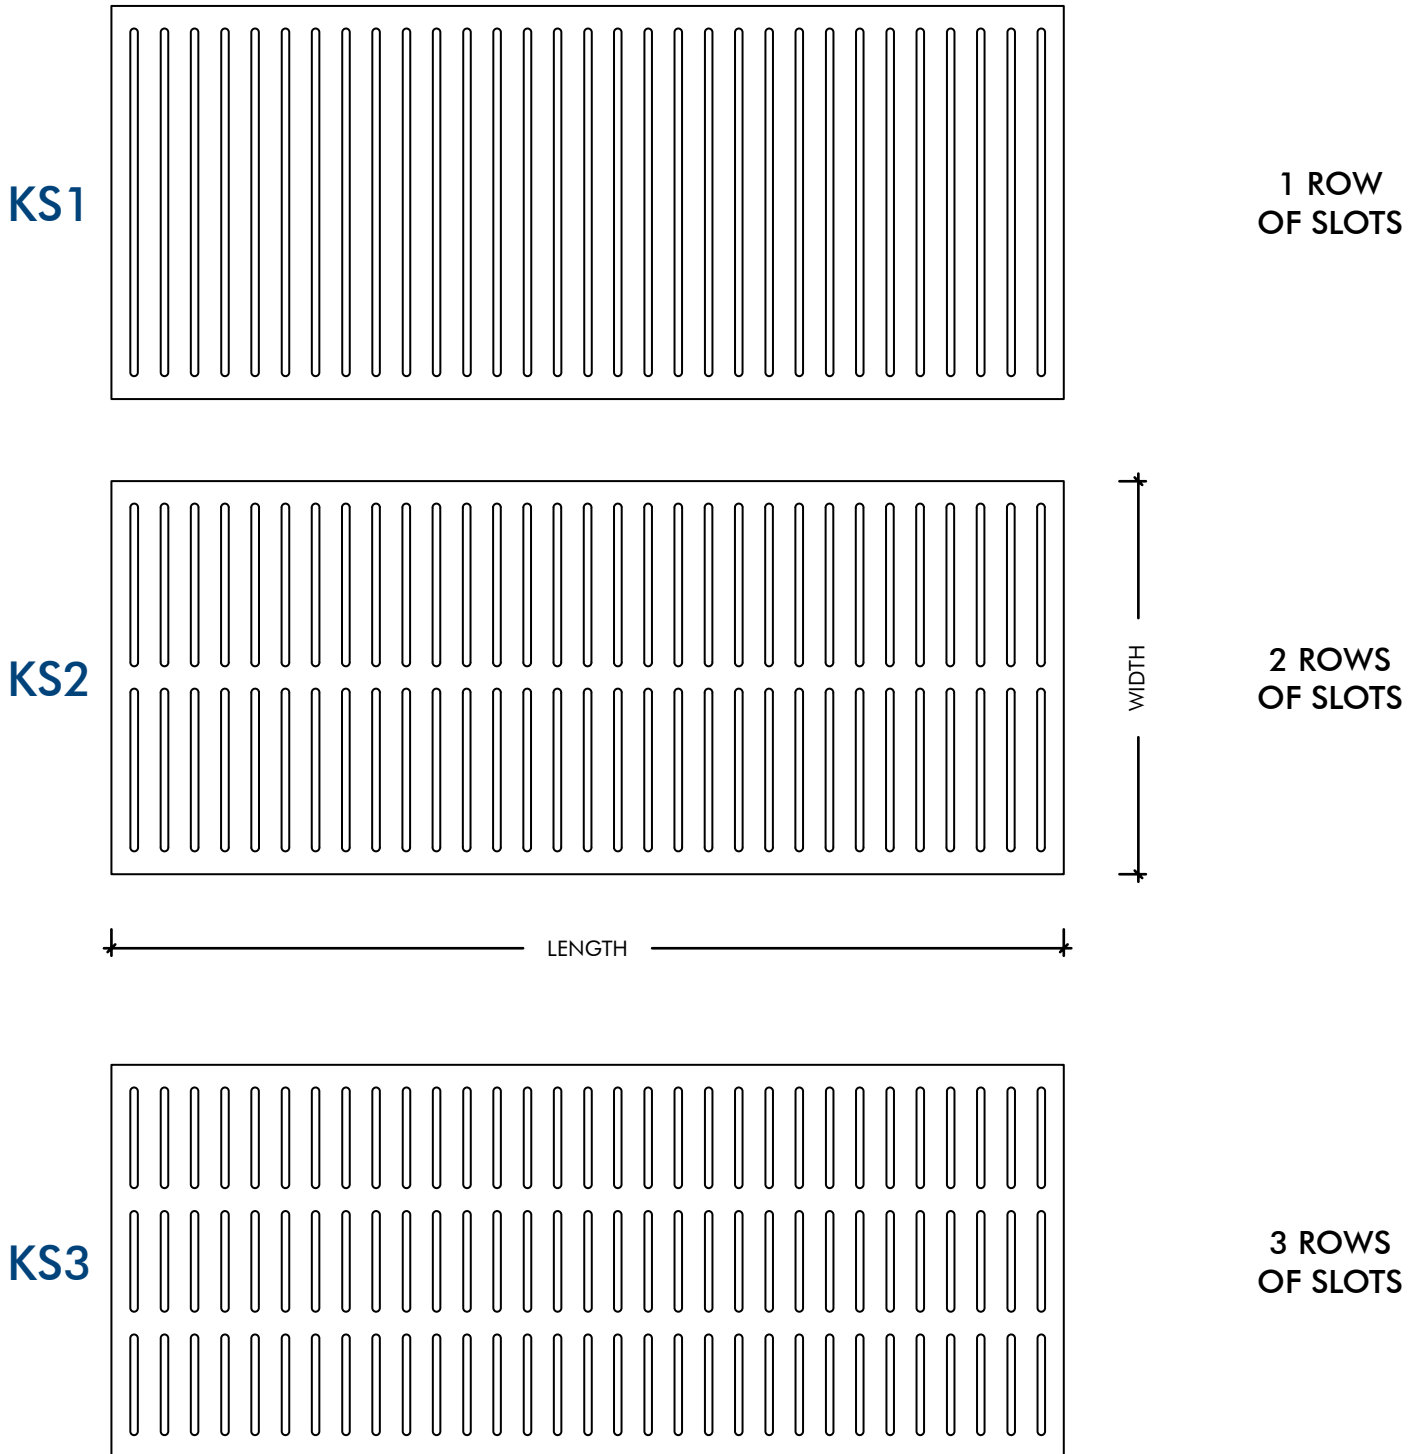

KEYSTONE LINING offers a range of six standard patterns to choose from to suit your aesthetic and acoustic requirement. Consult the team at [KEYSTONE LINING](#) for further information.

WHERE APPLICABLE GRAIN DIRECTION ALONG THE LENGTH OF PANELS.