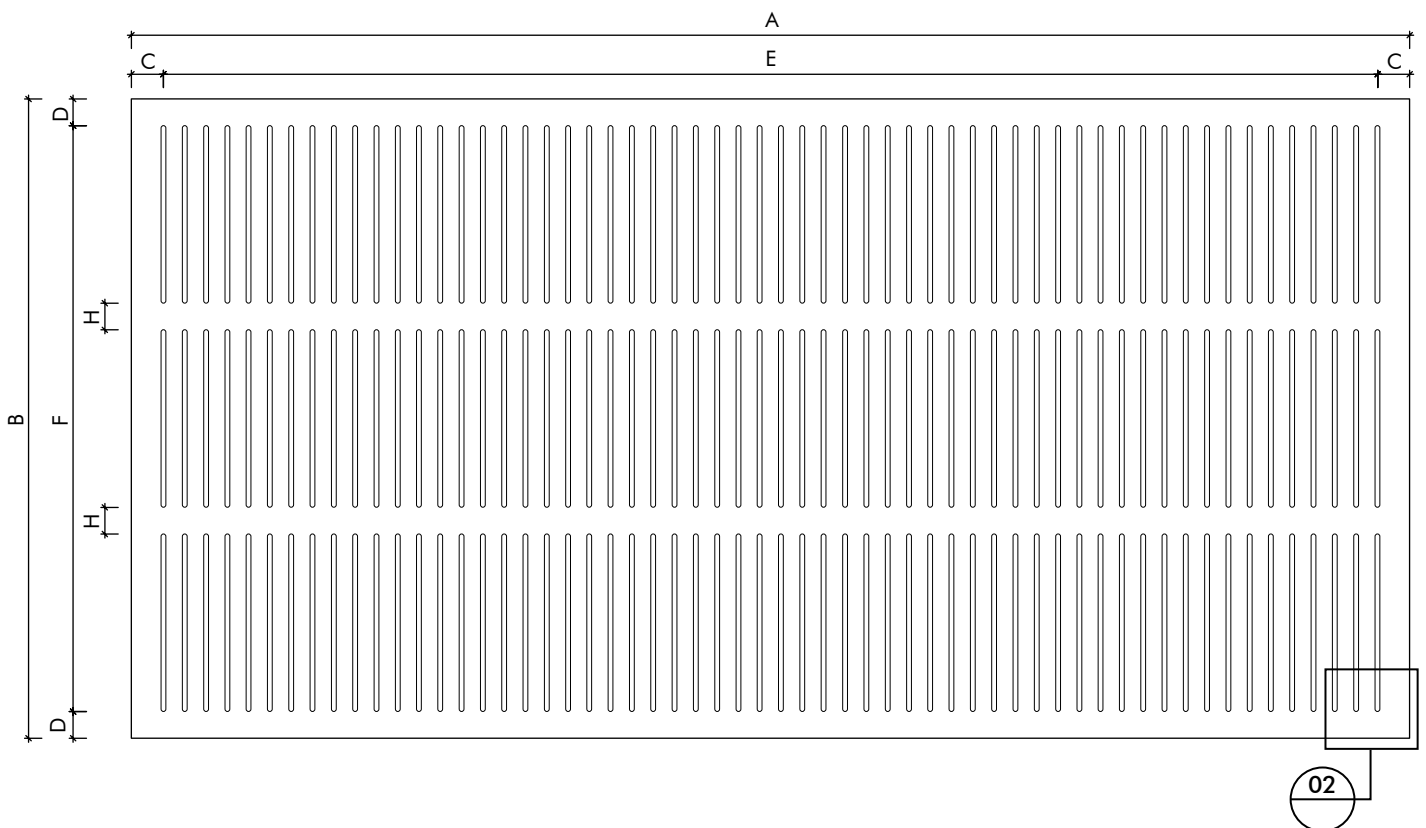

KEY-KOMPRESS

SLOTTED OPTIONS - KS3/40/G

LEGEND	
A	PANEL LENGTH
B	PANEL WIDTH
C	BORDER IN LENGTH
D	BORDER IN WIDTH
E	SLOTTING SIZE IN LENGTH
F	SLOTTING SIZE IN WIDTH
G	SLOTS WIDTH
H	WEBB WIDTH

KEY INFORMATION	
PATTERN	KS3
LAYOUT TYPE	3 ROWS
SPACING	40mm
BORDER	50mm NOMINAL

SLOTTING / PERCENTAGE OF OPEN AREA						
SLOT SIZE (mm)	9	10	12	13	15	-
OPEN AREA (%)	20.4	22.7	27.1	29.3	33.7	-