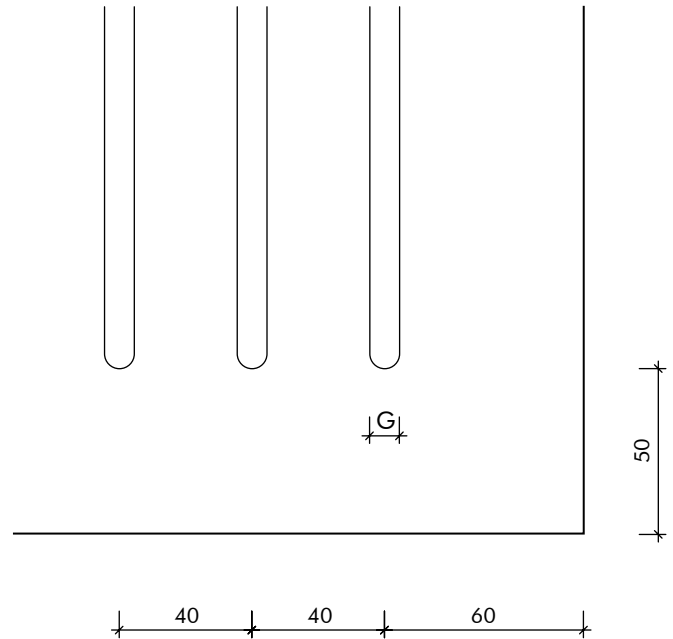

KEY-KOMPRESS

SLOTTED OPTIONS - KS3/40/G

LEGEND	
A	PANEL LENGTH
B	PANEL WIDTH
C	BORDER IN LENGTH
D	BORDER IN WIDTH
E	SLOTTING SIZE IN LENGTH
F	SLOTTING SIZE IN WIDTH
G	SLOTS WIDTH
H	WEBB WIDTH

KEY INFORMATION	
PATTERN	KS3
LAYOUT TYPE	3 ROWS
SPACING	40mm
BORDER	50mm NOMINAL

SLOTTING / PERCENTAGE OF OPEN AREA						
SLOT SIZE (mm)	9	10	12	13	15	-
OPEN AREA (%)	20.4	22.7	27.1	29.3	33.7	-

02 SLOTTING DETAIL
Scale - NTS