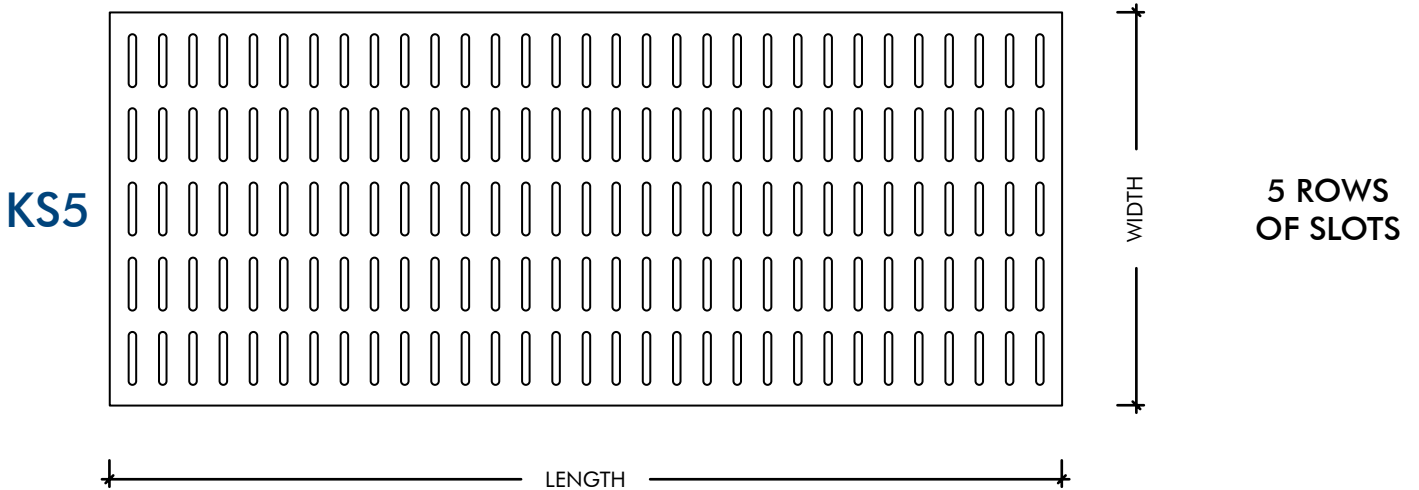

WHERE APPLICABLE GRAIN DIRECTION ALONG THE LENGTH OF PANELS.

KEY-KOMPRESS

SLOTTED OPTIONS - KS2/40/G

LEGEND	
A	PANEL LENGTH
B	PANEL WIDTH
C	BORDER IN LENGTH
D	BORDER IN WIDTH
E	SLOTTING SIZE IN LENGTH
F	SLOTTING SIZE IN WIDTH
G	SLOTS WIDTH
H	WEBB WIDTH

KEY INFORMATION	
PATTERN	KS4
LAYOUT TYPE	4 ROWS
SPACING	40mm
BORDER	50mm NOMINAL

SLOTTING / PERCENTAGE OF OPEN AREA						
SLOT SIZE (mm)	9	10	13	15	-	-
OPEN AREA (%)	19.4	21.5	27.7	31.9	-	-

02 SLOTTING DETAIL
Scale - NTS

LEGEND	
A	PANEL LENGTH
B	PANEL WIDTH
C	BORDER IN LENGTH
D	BORDER IN WIDTH
E	SLOTTING SIZE IN LENGTH
F	SLOTTING SIZE IN WIDTH
G	SLOTS WIDTH
H	WEBB WIDTH

KEY INFORMATION	
PATTERN	KS5
LAYOUT TYPE	5 ROWS
SPACING	40mm
BORDER	50mm NOMINAL

KEY INFORMATION	
PATTERN	KS8
LAYOUT TYPE	8 ROWS
SPACING	40mm
BORDER	50mm NOMINAL

SLOTTING / PERCENTAGE OF OPEN AREA						
SLOT SIZE (mm)	9	10	13	15	20	-
OPEN AREA (%)	15.1	16.7	21.5	24.6	32.2	-

02 SLOTTING DETAIL
Scale - NTS