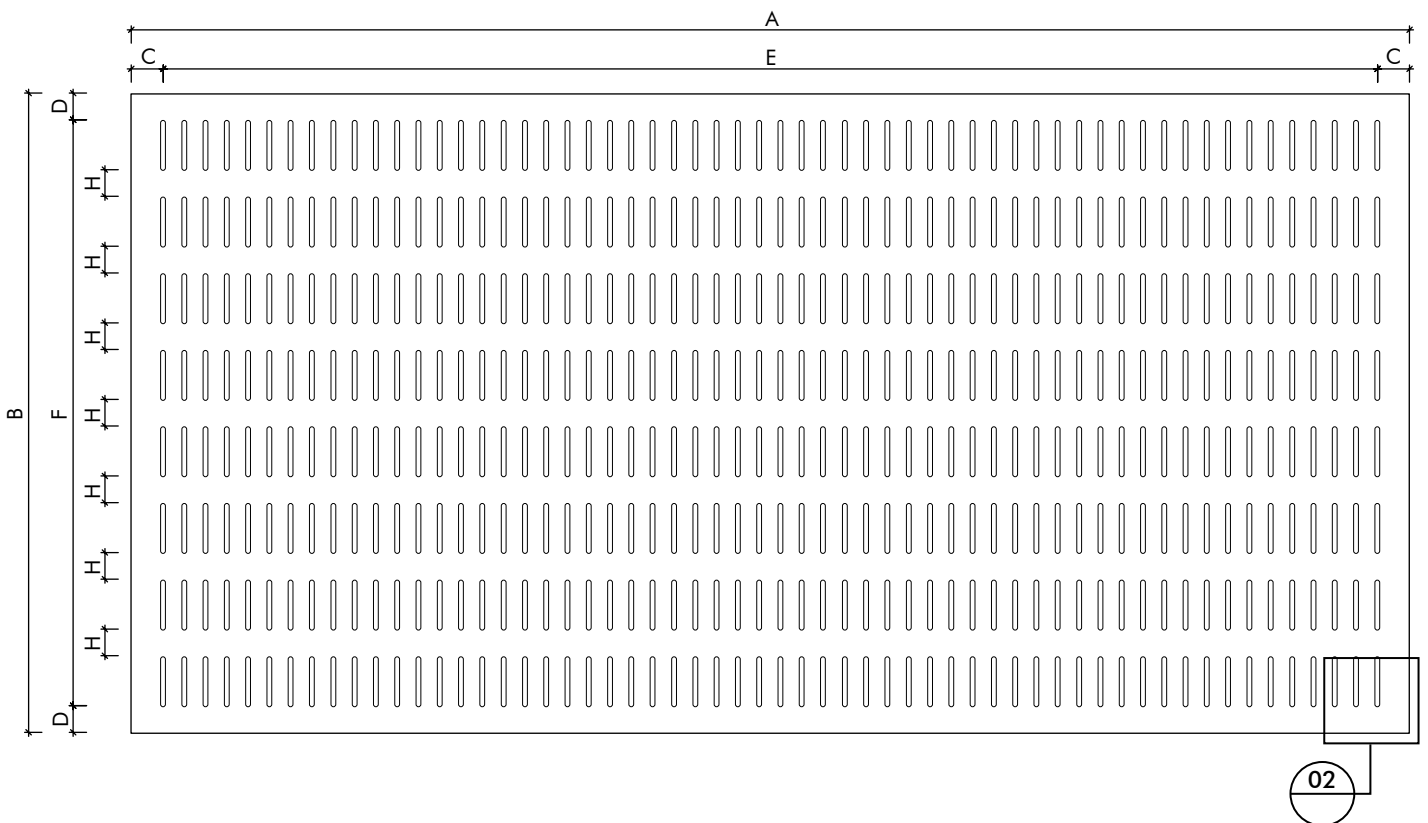

KEY INFORMATION	
PATTERN	KS4
LAYOUT TYPE	4 ROWS
SPACING	40mm
BORDER	50mm NOMINAL

SLOTTING / PERCENTAGE OF OPEN AREA						
SLOT SIZE (mm)	9	10	13	15	-	-
OPEN AREA (%)	19.4	21.5	27.7	31.9	-	-

02 SLOTTING DETAIL
Scale - NTS

LEGEND	
A	PANEL LENGTH
B	PANEL WIDTH
C	BORDER IN LENGTH
D	BORDER IN WIDTH
E	SLOTTING SIZE IN LENGTH
F	SLOTTING SIZE IN WIDTH
G	SLOTS WIDTH
H	WEBB WIDTH

KEY INFORMATION	
PATTERN	KS5
LAYOUT TYPE	5 ROWS
SPACING	40mm
BORDER	50mm NOMINAL

SLOTTING / PERCENTAGE OF OPEN AREA						
SLOT SIZE (mm)	9	10	13	-	-	-
OPEN AREA (%)	18.3	20.3	26.2	-	-	-

02 **SLOTTING DETAIL**
Scale - NTS

KEY-KOMPRESS

SLOTTED OPTIONS - KS8/40/G

LEGEND	
A	PANEL LENGTH
B	PANEL WIDTH
C	BORDER IN LENGTH
D	BORDER IN WIDTH
E	SLOTTING SIZE IN LENGTH
F	SLOTTING SIZE IN WIDTH
G	SLOTS WIDTH
H	WEBB WIDTH

KEY INFORMATION	
PATTERN	KS8
LAYOUT TYPE	8 ROWS
SPACING	40mm
BORDER	50mm NOMINAL

SLOTTING / PERCENTAGE OF OPEN AREA						
SLOT SIZE (mm)	9	10	13	15	20	-
OPEN AREA (%)	15.1	16.7	21.5	24.6	32.2	-

02 SLOTTING DETAIL
Scale - NTS