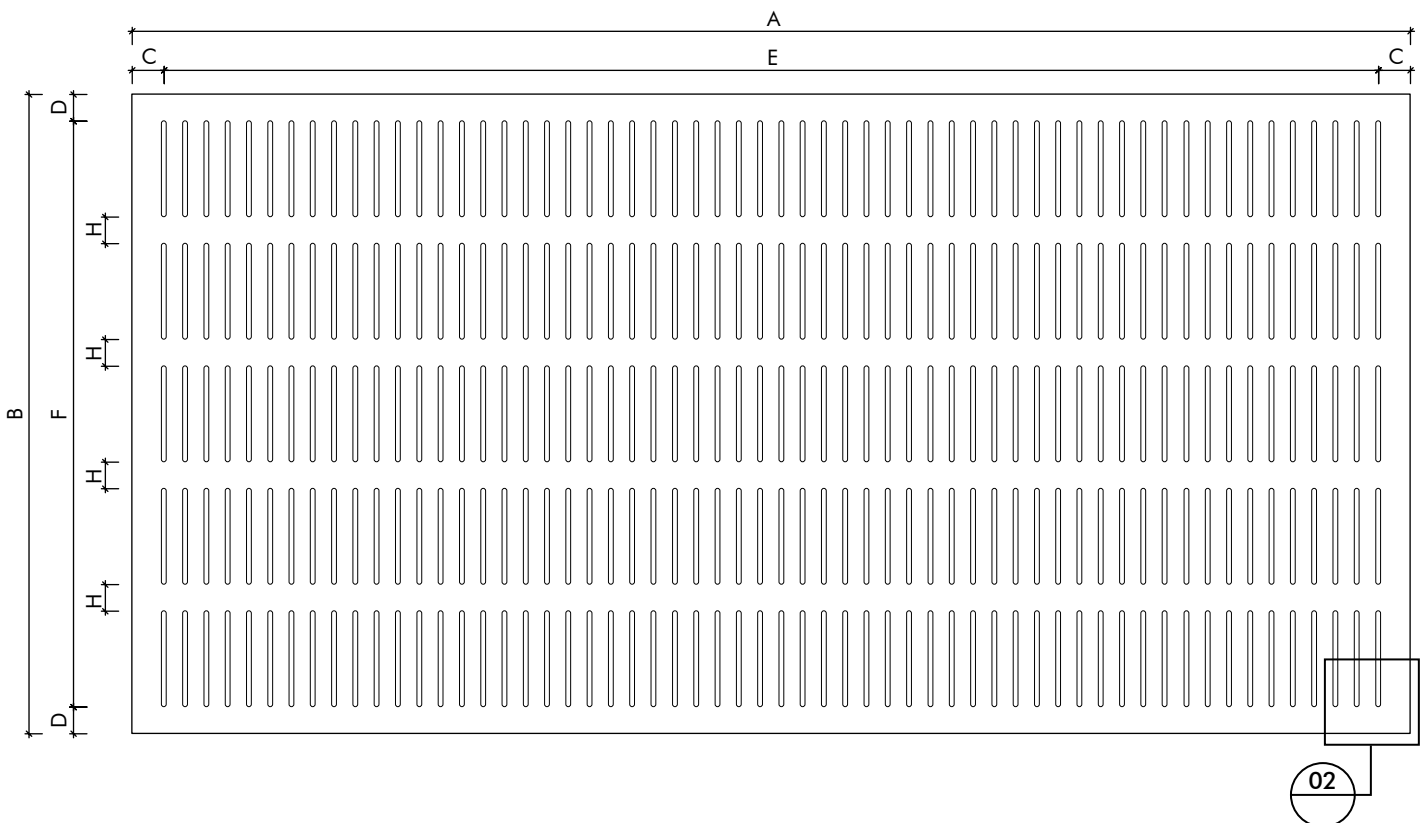

LEGEND	
A	PANEL LENGTH
B	PANEL WIDTH
C	BORDER IN LENGTH
D	BORDER IN WIDTH
E	SLOTTING SIZE IN LENGTH
F	SLOTTING SIZE IN WIDTH
G	SLOTS WIDTH
H	WEBB WIDTH

KEY INFORMATION	
PATTERN	KS5
LAYOUT TYPE	5 ROWS
SPACING	40mm
BORDER	50mm NOMINAL

SLOTTING / PERCENTAGE OF OPEN AREA						
SLOT SIZE (mm)	9	10	13	-	-	-
OPEN AREA (%)	18.3	20.3	26.2	-	-	-

02 **SLOTTING DETAIL**
Scale - NTS