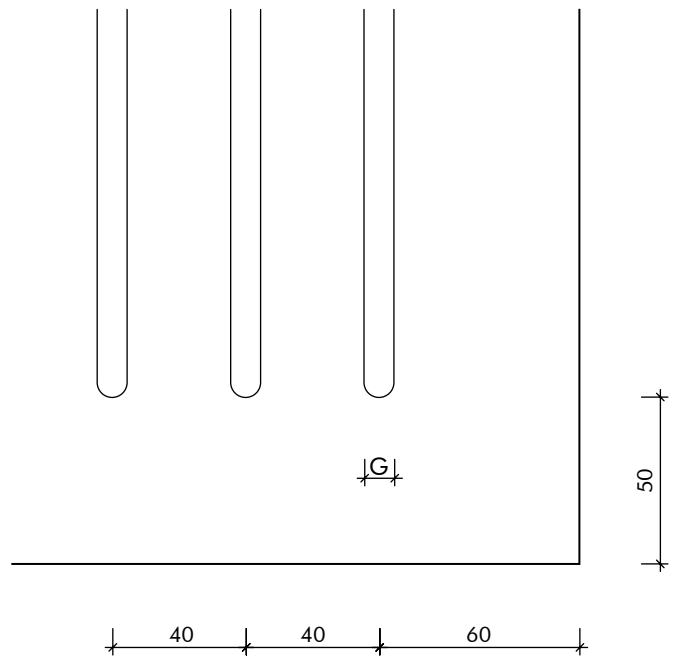

SLOTTING / PERCENTAGE OF OPEN AREA						
SLOT SIZE (mm)	9	10	12	13	15	-
OPEN AREA (%)	20.4	22.7	27.1	29.3	33.7	-

02 SLOTTING DETAIL
Scale - NTS

KEY-KOMPRESS

SLOTTED OPTIONS - KS4/40/G

LEGEND	
A	PANEL LENGTH
B	PANEL WIDTH
C	BORDER IN LENGTH
D	BORDER IN WIDTH
E	SLOTTING SIZE IN LENGTH
F	SLOTTING SIZE IN WIDTH
G	SLOTS WIDTH
H	WEBB WIDTH

KEY INFORMATION	
PATTERN	KS4
LAYOUT TYPE	4 ROWS
SPACING	40mm
BORDER	50mm NOMINAL

SLOTTING / PERCENTAGE OF OPEN AREA						
SLOT SIZE (mm)	9	10	13	15	-	-
OPEN AREA (%)	19.4	21.5	27.7	31.9	-	-

02 SLOTTING DETAIL
Scale - NTS

LEGEND	
A	PANEL LENGTH
B	PANEL WIDTH
C	BORDER IN LENGTH
D	BORDER IN WIDTH
E	SLOTTING SIZE IN LENGTH
F	SLOTTING SIZE IN WIDTH
G	SLOTS WIDTH
H	WEBB WIDTH

KEY INFORMATION	
PATTERN	KS5
LAYOUT TYPE	5 ROWS
SPACING	40mm
BORDER	50mm NOMINAL

KEY INFORMATION	
PATTERN	KS8
LAYOUT TYPE	8 ROWS
SPACING	40mm
BORDER	50mm NOMINAL

SLOTTING / PERCENTAGE OF OPEN AREA						
SLOT SIZE (mm)	9	10	13	15	20	-
OPEN AREA (%)	15.1	16.7	21.5	24.6	32.2	-

02 SLOTTING DETAIL
Scale - NTS