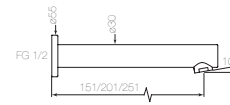

30615 Wall basin outlet, 150
30616 Wall basin outlet, 200
30617 Wall basin outlet, 250
WELS 3* 9lpm / WELS 6* 4.5lpm
For finishes & options see pg 20