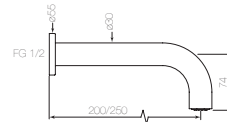

30618 Wall basin outlet, curve, 200
30619 Wall basin outlet, curve, 250
WELS 3* 9lpm / WELS 6* 4.5lpm
For finishes & options see pg 20