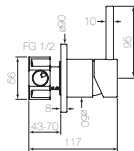

30608 Wall mixer, 90 round
For finishes & options see pg 20