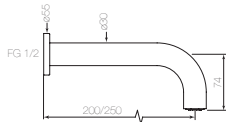

30613 Wall bath outlet, curve, 200
30614 Wall bath outlet, curve, 250
For finishes & options see pg 20