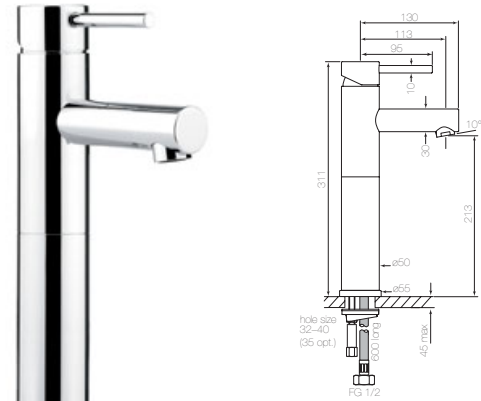

30601 Basin mixer, 213h
WELS 3* 9 lpm / WELS 6* 4.5 lpm
For finishes & options see pg 20