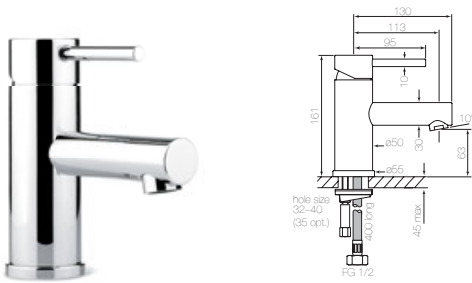

30600 Basin mixer
WELS 3* 9 lpm / WELS 6* 4.5 lpm
For finishes & options see pg 20