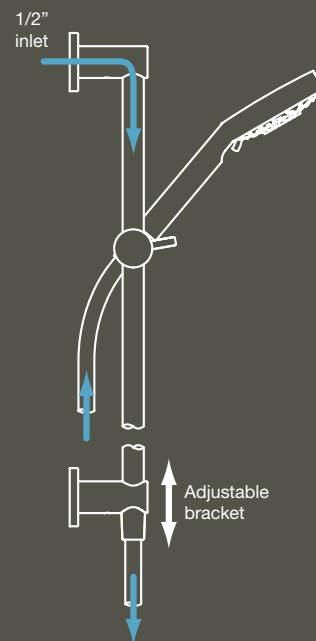

## Inflow rail, architectural...

The architectural appearance of the inflow rail, thanks to integrated water flow, makes it the premium choice for modern showers. The top bracket of this clever rail connects directly to the water supply, directing flow through the rail to the hose, eliminating the need for a separate supply elbow.

If you are replacing a single shower, the inflow rail may connect to the existing fitting. The bottom mount bracket position is adjustable for optimum fixing position.

**30624**  
Slide shower, adjust 900, micro

## Adjust rail for new & retrofit

Whilst maintaining a clean & simple design, the adjust rail uses the conventional configuration with a separate supply elbow. This, along with an adjustable position bottom mount bracket makes the adjust rail well suited to replacing an existing slide rail shower without changing plumbing or mount positions.