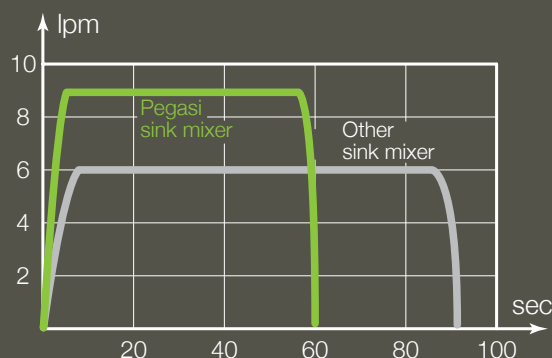

Graphs are for representation only. Supply pressure and flow rate have a significant impact on flow curves. High pressure supply may reduce the performance of the flowstep function on mixers with 5* and 6* WELS ratings.