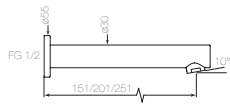

30610 Wall bath outlet, 150
30611 Wall bath outlet, 200
30612 Wall bath outlet, 250
For finishes & options see pg 20