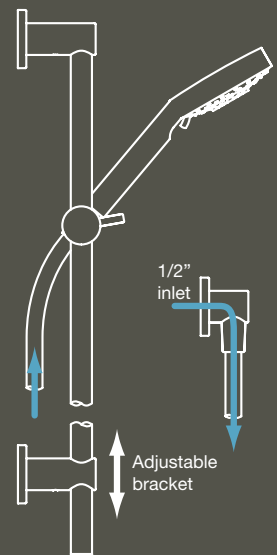

## Inflow rail, architectural...

The architectural appearance of the inflow rail, thanks to integrated water flow, makes it the premium choice for modern showers. The top bracket of this clever rail connects directly to the water supply, directing flow through the rail to the hose, eliminating the need for a separate supply elbow.

If you are replacing a single shower, the inflow rail may connect to the existing fitting. The bottom mount bracket position is adjustable for optimum fixing position.

**30624**  
Slide shower, adjust 900, micro

## Adjust rail for new & retrofit

Whilst maintaining a clean & simple design, the adjust rail uses the conventional configuration with a separate supply elbow. This, along with an adjustable position bottom mount bracket makes the adjust rail well suited to replacing an existing slide rail shower without changing plumbing or mount positions.