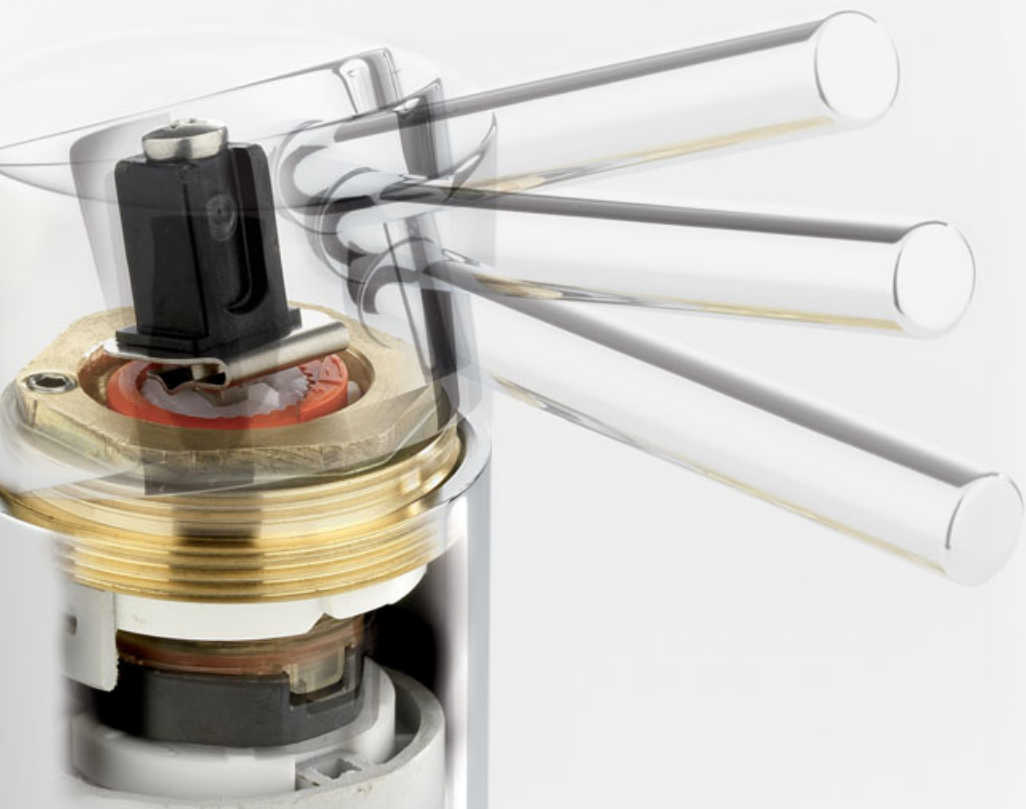

Anti-scald is a comfort feature fitted to flowstep-life. Rotating the temperature adjuster ring adjusts the limits of the handle movement, and therefore can be used to reduce the maximum temperature of the hot mixed water leaving the tap. This is particularly useful for the aged, children and those less familiar with mixer taps. Please note that this does not substitute for applications requiring tempered hot water supply.

flowstep-life cartridge

$Al_2O_3$  + SiC discs.

anti-scald adjustment.

# ...offers real world **water saving** and outstanding service life.

The attributes of flowstep-life are clearly demonstrated in the 2 scenarios below. The flowstep feature makes it easy to save water when it counts without over-restricting the maximum flow to an impractical level.

A hallmark of Pegasi basin mixers, the clean, tight internal corners of the body are the result of careful design and the fine machining of solid brass body components. This results in the superior wave-free finish and crisp look. The flow softening aerators, specially designed for easy cleaning and resistance to lime scale build up, incorporate the flow regulating device.