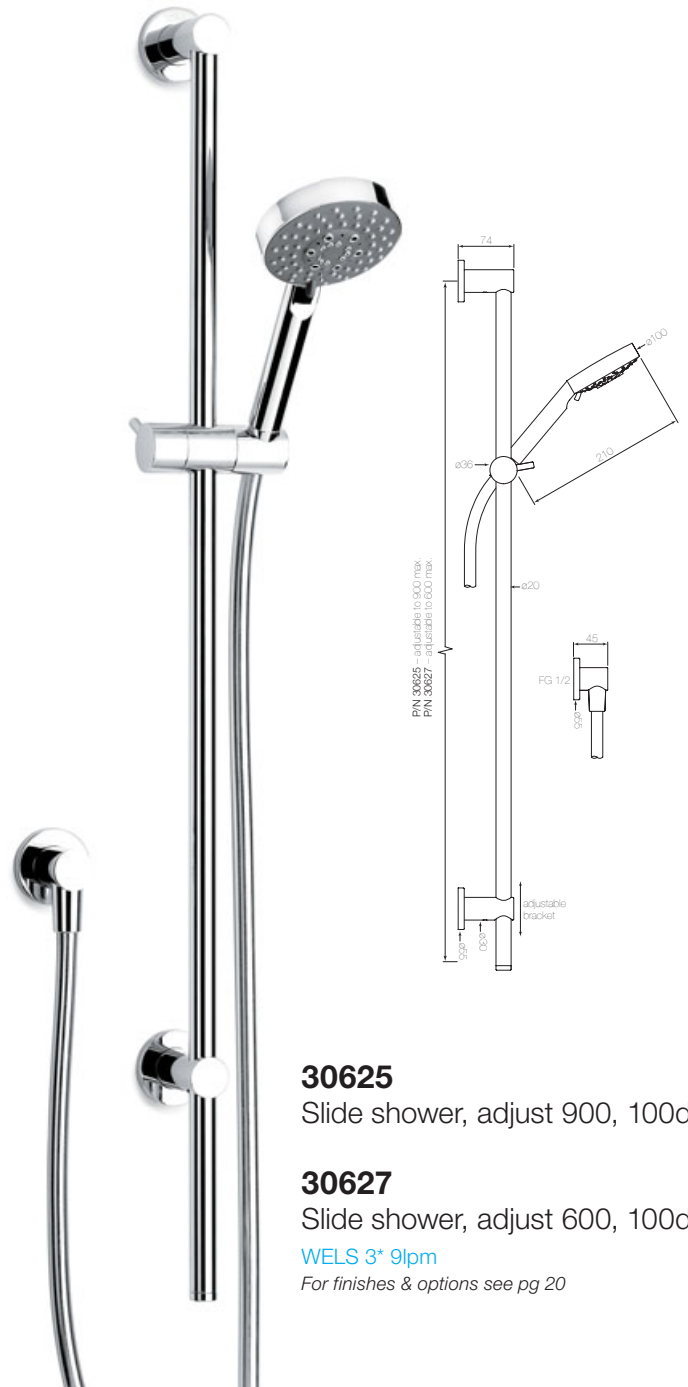

30624
Slide shower, adjust 900, micro

30626
Slide shower, adjust 600, micro
WELS 3* 9lpm
For finishes & options see pg 20

30625
Slide shower, adjust 900, 100disc

30627
Slide shower, adjust 600, 100disc
WELS 3* 9lpm
For finishes & options see pg 20

Adjust rail for new & retrofit

Whilst maintaining a clean & simple design, the adjust rail uses the conventional configuration with a separate supply elbow. This, along with an adjustable position bottom mount bracket makes the adjust rail well suited to replacing an existing slide rail shower without changing plumbing or mount positions.