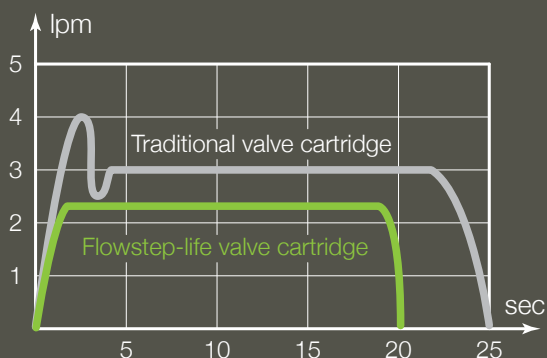

Graphs are for representation only. Supply pressure and flow rate have a significant impact on flow curves. High pressure supply may reduce the performance of the flowstep function on mixers with 5* and 6* WELS ratings.