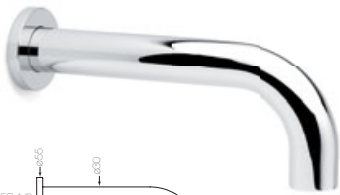

30613 Wall bath outlet, curve, 200
30614 Wall bath outlet, curve, 250
For finishes & options see pg 20