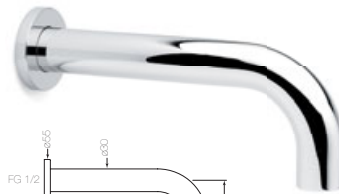

30618 Wall basin outlet, curve, 200
30619 Wall basin outlet, curve, 250
WELS 3* 9lpm / WELS 6* 4.5lpm
For finishes & options see pg 20