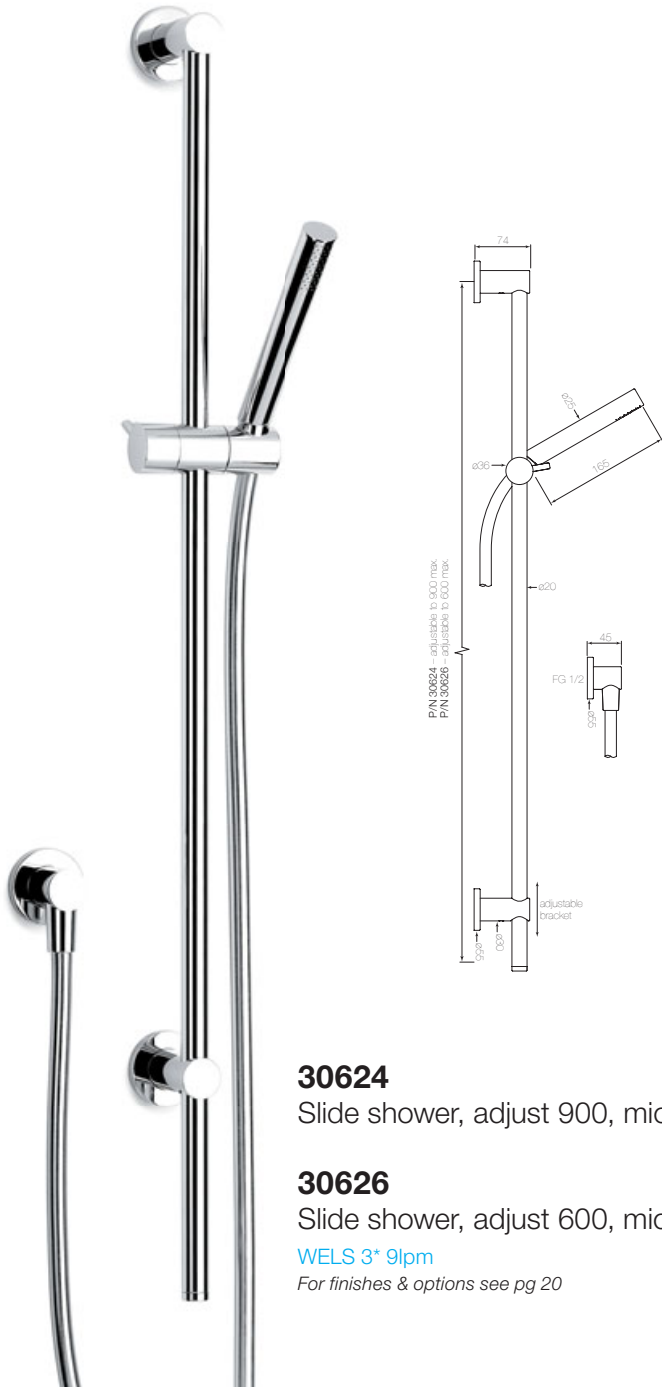

The **micro** handshower produces a soaking **full cover spray** due to precise jet diameter and angle. Micro is a minimalist performer of exceptionally clean design and, despite being machined from **solid brass**, it is quite light and easy to handle. A small angle on the connection to the hose makes micro easier to use and alleviates excessive hose bending.

micro handshower

100disc handshower

full cover spray

rain spray function

pulsating massage function

soft foam function

rain spray + soft foam

**30620**  
Slide shower, inflow 900, micro

## Inflow rail, architectural...

The architectural appearance of the inflow rail, thanks to integrated water flow, makes it the premium choice for modern showers. The top bracket of this clever rail connects directly to the water supply, directing flow through the rail to the hose, eliminating the need for a separate supply elbow.

If you are replacing a single shower, the inflow rail may connect to the existing fitting. The bottom mount bracket position is adjustable for optimum fixing position.

**30624**  
Slide shower, adjust 900, micro