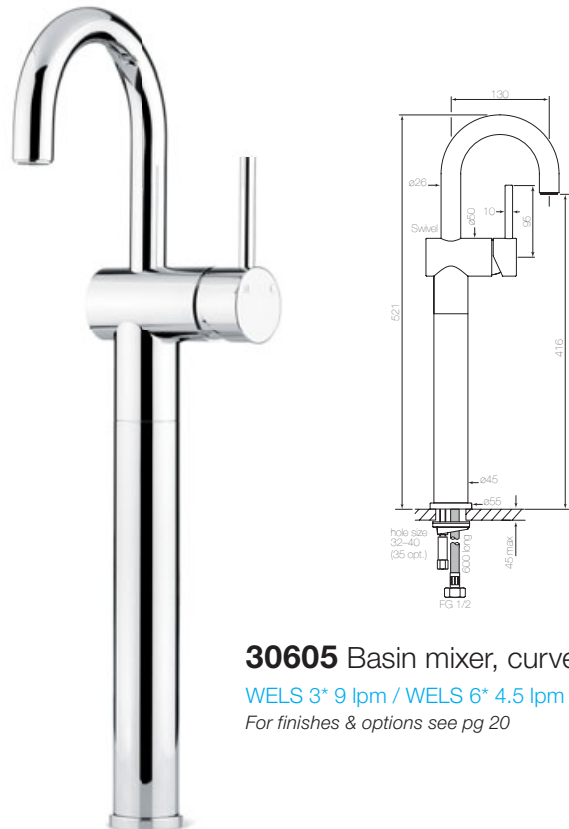

30604 Basin mixer, curve, 316h
WELS 3* 9 lpm / WELS 6* 4.5 lpm
For finishes & options see pg 20

30605 Basin mixer, curve, 416h
WELS 3* 9 lpm / WELS 6* 4.5 lpm
For finishes & options see pg 20