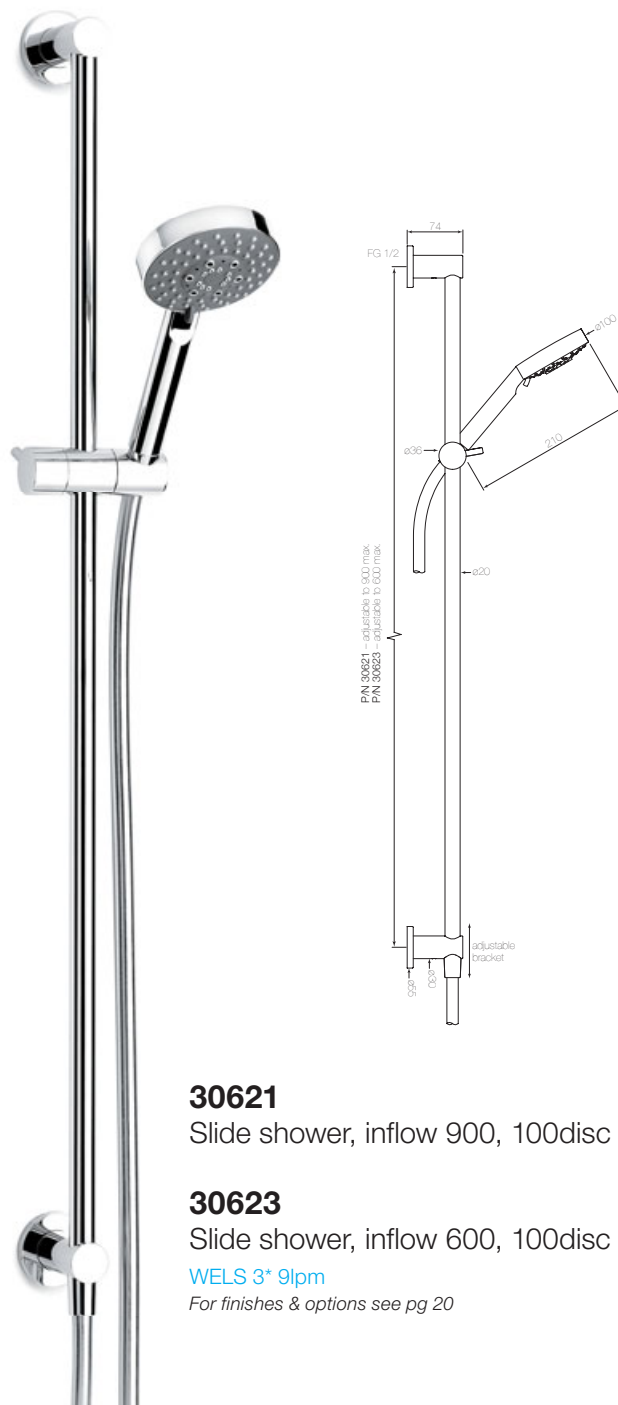

30621
Slide shower, inflow 900, 100disc

30623
Slide shower, inflow 600, 100disc
WELS 3* 9lpm
For finishes & options see pg 20

Inflow rail, architectural...

The architectural appearance of the inflow rail, thanks to integrated water flow, makes it the premium choice for modern showers. The top bracket of this clever rail connects directly to the water supply, directing flow through the rail to the hose, eliminating the need for a separate supply elbow.

If you are replacing a single shower, the inflow rail may connect to the existing fitting. The bottom mount bracket position is adjustable for optimum fixing position.