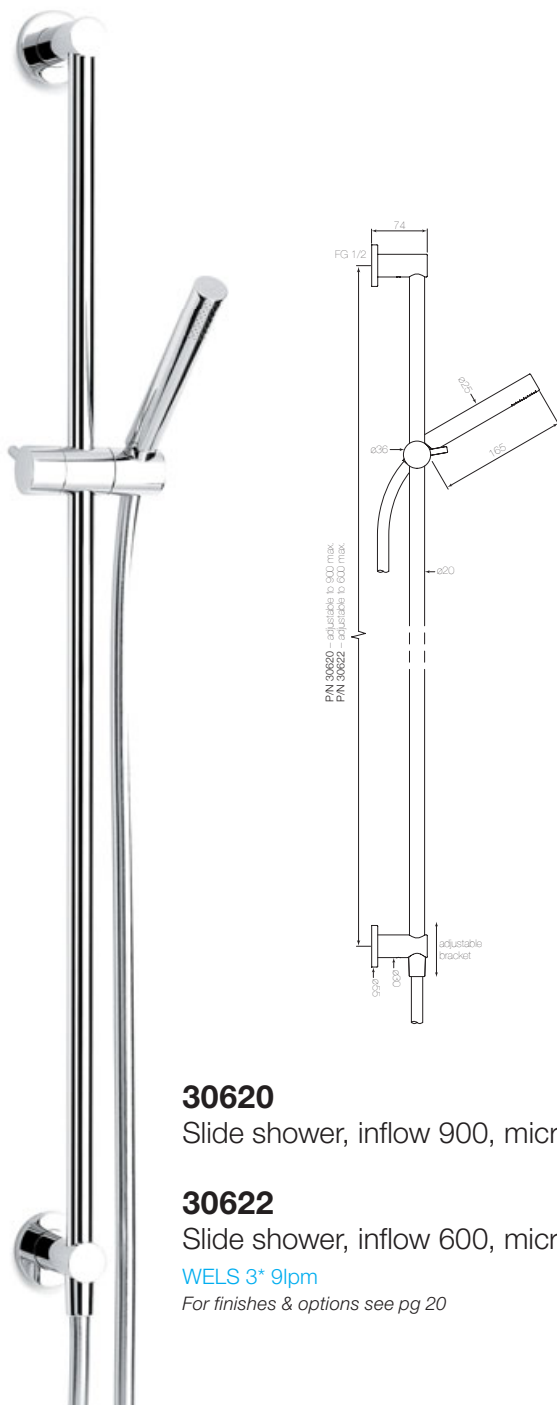

The **micro** handshower produces a soaking **full cover spray** due to precise jet diameter and angle. Micro is a minimalist performer of exceptionally clean design and, despite being machined from **solid brass**, it is quite light and easy to handle. A small angle on the connection to the hose makes micro easier to use and alleviates excessive hose bending.

micro handshower

100disc handshower

full cover spray

rain spray function

pulsating massage function

soft foam function

rain spray + soft foam

**30620**  
Slide shower, inflow 900, micro

## Inflow rail, architectural...

The architectural appearance of the inflow rail, thanks to integrated water flow, makes it the premium choice for modern showers. The top bracket of this clever rail connects directly to the water supply, directing flow through the rail to the hose, eliminating the need for a separate supply elbow.

If you are replacing a single shower, the inflow rail may connect to the existing fitting. The bottom mount bracket position is adjustable for optimum fixing position.

**30624**  
Slide shower, adjust 900, micro