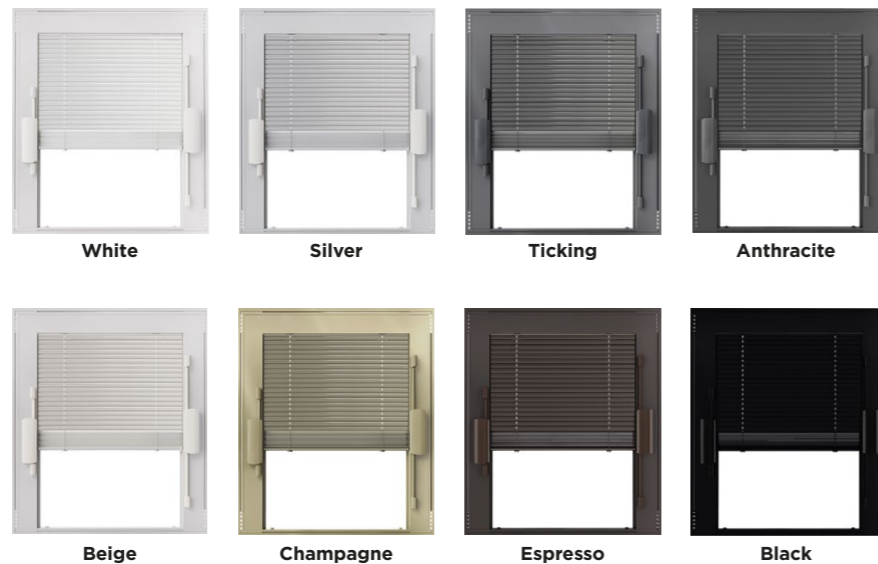

Colour Options

Model	Function	Blade Width	Spacer Width	Head Rail	Side Rails	Bottom Rail
CV300	Tilt & Lift	12.5mm	19mm	42mm	55mm	7mm
CV300S	Tilt & Lift	11.5mm	17.6mm	42mm	55mm	7mm
CV350	Tilt	12.5mm	19mm	42mm	55mm	22mm
CV350S	Tilt	11.5mm	17.6mm	42mm	55mm	22mm

*Each unit will have further DGU seal surrounding it