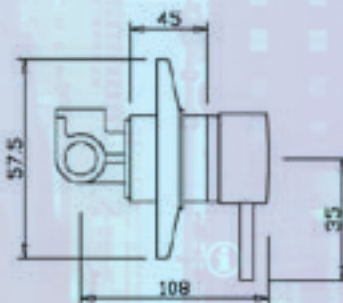

BROADWAY

MIXERS

AB9000

MT7092