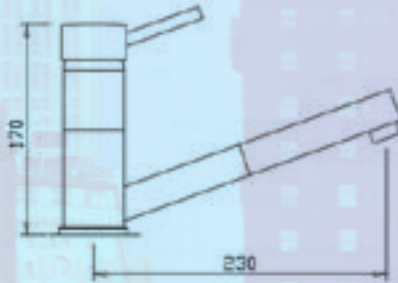

MT6990

MT7041