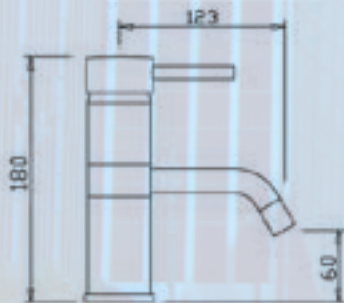

MT7024

MT7075