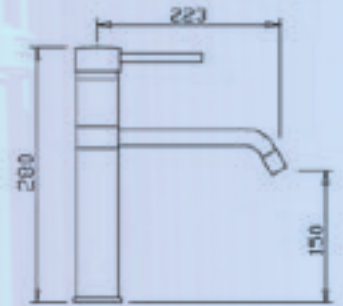

MT7007

MT7058