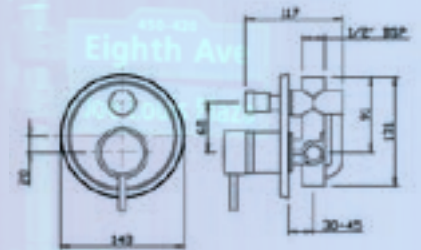

BROADWAY

MIXERS

AB9000

MT7143