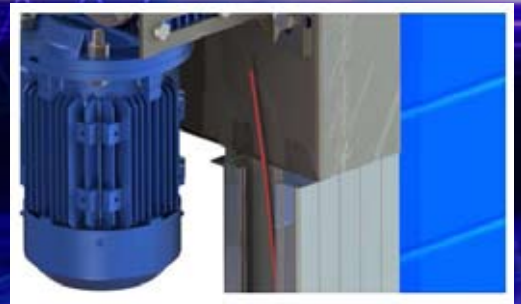

"COLDSAVER" FREEZER RAPID ROLL DOOR

Another product from the DMF range

The COLDSAVER Rapid Roll Door is designed specifically for freezer applications operating at down to -30degC. It is a reliable and durable door, yet providing a simplicity that allows non specialist installation.

MORE DETAIL TO EVALUATE YOUR SELECTION

- Door speeds up to 1.2m/sec
- Max sizes 4500H x 4500W
- Structure is extruded alum (Alloy 6063-T6) and bolted assembly meaning no weld joints that can rust
- Closed cell XPS with thickness of 15mm, coated in 900gsm fire resistant polymer
- Thermal transmittance reduced by heat bridging.
- Thermal insulation as low as $U = 0.40 \text{ W/sq.mt.K}$
- Sound insulation 14dB A
- Internal Deviflex heating system
- Soft flexible bottom rail to 3500mm
- 3 ph or single phase PLC programmable controller
- Soft start / stop and variable speed control