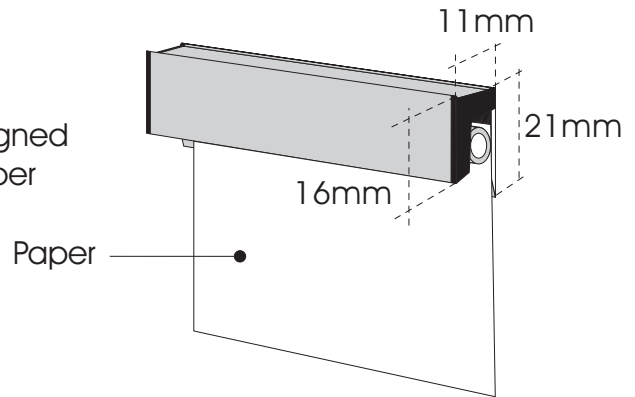

## Size Chart

SIZE	LENGTH
A	52.5 mm
B	105.0 mm
C	157.5 mm
D	210.0 mm
E	262.5 mm
F	315.0 mm
G	367.5 mm
H	420.0 mm
I	472.5 mm
K	525.0 mm
L	577.5 mm
M	630.0 mm
N	682.5 mm
O	735.0 mm
P	787.5 mm
Q	840.0 mm
R	892.5 mm
S	945.0 mm
T	997.5 mm
U	1050.0 mm
V	1102.5 mm
W	1155.5 mm
X	1207.5 mm
Y	1260.0 mm
Z	1312.5 mm
AA	1365.0 mm
BB	1417.5 mm
CC	1470.0 mm
DD	1522.5 mm
EE	1570.0 mm
FF	1627.5 mm
GG	1680.0 mm
HH	1732.5 mm
II	1785.0 mm
KK	1837.5 mm
LL	1890.0 mm

The Paper Hanger is designed to hold one piece of paper at a time.

Maximum Length 1900mm

The Paper Hanger can be cut to any size.  
Standard Sizes listed here are the AM Series standard widths.

**NOTE:**

Paper Hangers can be mounted to a 21mm High AM Series Insert or directly onto the wall using double sided foam tape.