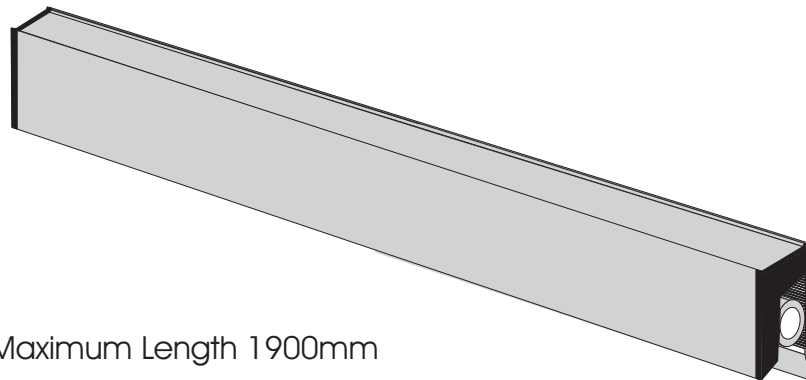

## Size Chart

SIZE	LENGTH
A	52.5 mm
B	105.0 mm
C	157.5 mm
D	210.0 mm
E	262.5 mm
F	315.0 mm
G	367.5 mm
H	420.0 mm
I	472.5 mm
K	525.0 mm
L	577.5 mm
M	630.0 mm
N	682.5 mm
O	735.0 mm
P	787.5 mm
Q	840.0 mm
R	892.5 mm
S	945.0 mm
T	997.5 mm
U	1050.0 mm
V	1102.5 mm
W	1155.5 mm
X	1207.5 mm
Y	1260.0 mm
Z	1312.5 mm
AA	1365.0 mm
BB	1417.5 mm
CC	1470.0 mm
DD	1522.5 mm
EE	1570.0 mm
FF	1627.5 mm
GG	1680.0 mm
HH	1732.5 mm
II	1785.0 mm
KK	1837.5 mm
LL	1890.0 mm

The Paper Hanger is designed to hold one piece of paper at a time.

Maximum Length 1900mm

The Paper Hanger can be cut to any size.  
Standard Sizes listed here are the AM Series standard widths.

**NOTE:**