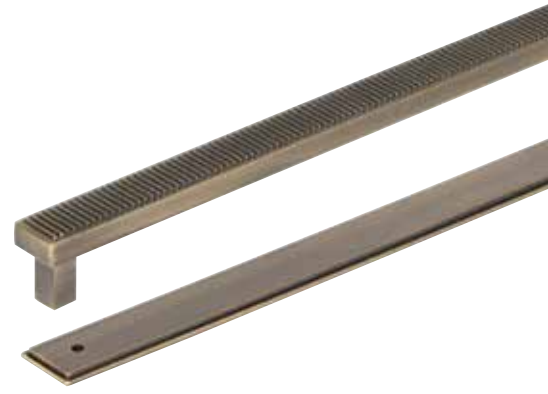

Barrington

A signature design featuring a stunning ribbed texture, taking elements of inspiration from Art Deco design.

Available in Matt Black, Bronze, Dark Brushed Brass, Matt Brass and Polished Nickel.