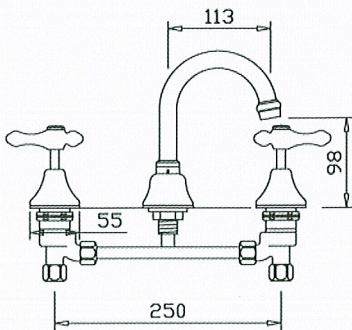

• CLASSIC QUALITY •
TRADITIONS

• S E L E C T •

AVAILABLE COLOURS

☒ White/Chrome	☒ White/Gold
☒ Ivory/Chrome	☒ Ivory/Gold

OPTIONS

☐ Jumper Valve	☒ Ceramic Disc

BASIN

BATH

GOOSENECK SHOWER

PILLAR TAP

HOB SPA

WALL SET