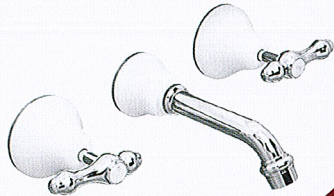

• CLASSIC QUALITY •
TRADITIONS

• SELECT LEVER •

BATH SET

GOOSENECK SHOWER SET

PILLAR TAPS

HOB SPA SET

WALL SET

(with 200mm fixed spout)

BASIN SET

Heritage style lever handles in the Traditions Select range come in vibrant combinations of gold or chrome with colour finishes to beautify modern and restored bathrooms.

Easy operation, solid brass construction and smooth stylish contours mean that Traditions Select is made to last and will look as attractive tomorrow as they do today.