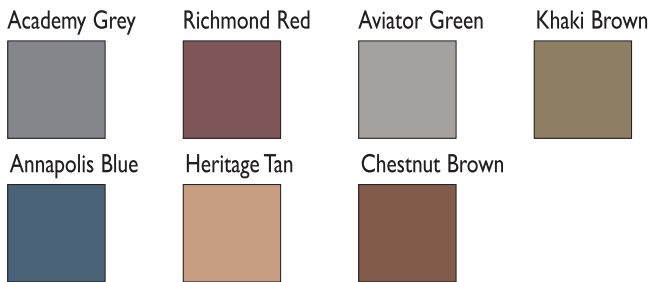

1 300 66 55 43 ~ www.mittenvinyl.com.au

SENTRY

...another beautiful option

Mitten™

VINYL AUSTRALIA

COLOUR RANGE

* Check actual samples for colour due to limitations in printing matching. * Check with distributor for colour availability.