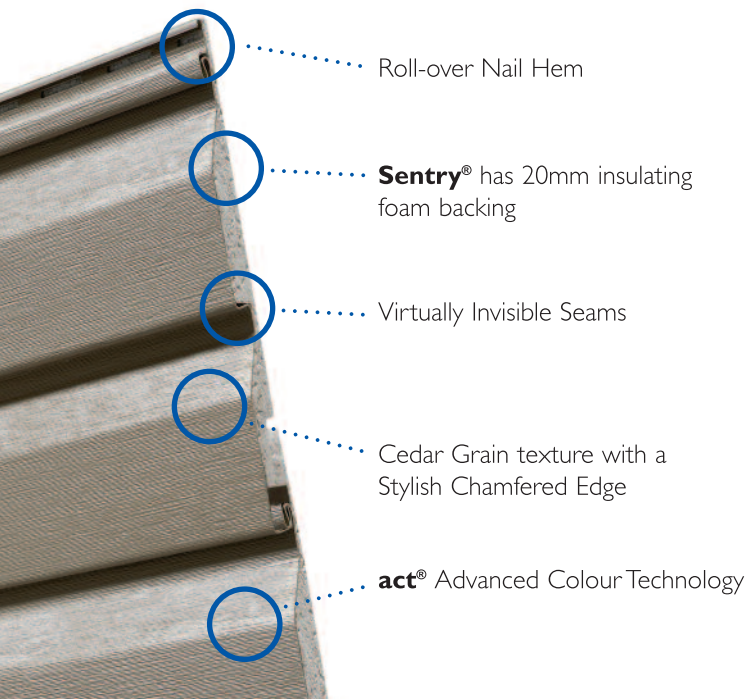

SENTRY

...another beautiful option

Mitten™

VINYL AUSTRALIA