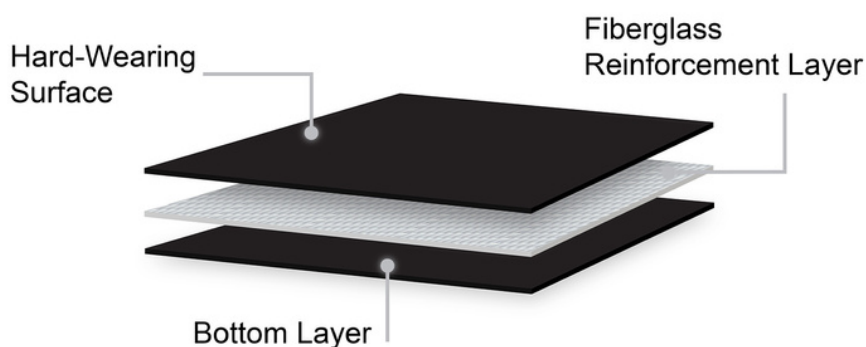

VersaPro

Vinyl Dance Floor

DanceFloor
com.au

www.dance-floor.com.au

VersaPro stands as a highly versatile and dynamic dance floor, offering dancers a surface that perfectly balances grip and speed. It excels as an excellent choice for soft shoe dance styles like ballet, jazz, contemporary, and hip hop. With its exceptional durability and crisp sound production, VersaPro becomes the ultimate option, especially for percussive dancing such as tap. Its flexible installation options, including permanent gluing or easy taping, make it a preferred choice in dance studios, performance centers, and stages, known for its reliability and adaptability.

Features & Benefits:

VersaPro's surface provides the perfect balance of grip and speed, ideal for soft shoe dance styles like ballet, jazz, contemporary, and hip hop. With exceptional durability for tap-friendliness and a crisp sound, it's the ultimate choice for percussive dancing.

VersaPro offers versatile installation options to meet your specific needs. It can be permanently glued down for a fixed setup or easily taped down for future removal and relocation.

All VersaPro vinyl products are built with heavy-duty fiberglass reinforcement layers, which are crucial for maintaining the shape and ensuring the longevity of your floor over an extended period.

Thickness: 2mm

Size (Length x Width): 10m or 15m x 2m

Color: Black or Grey

Suitable for both hardshoe and softshoe dance styles

Installation: Can be either permanent or temporary using tape

📍 8/8 Gladstone Road, Castle Hill NSW 2154