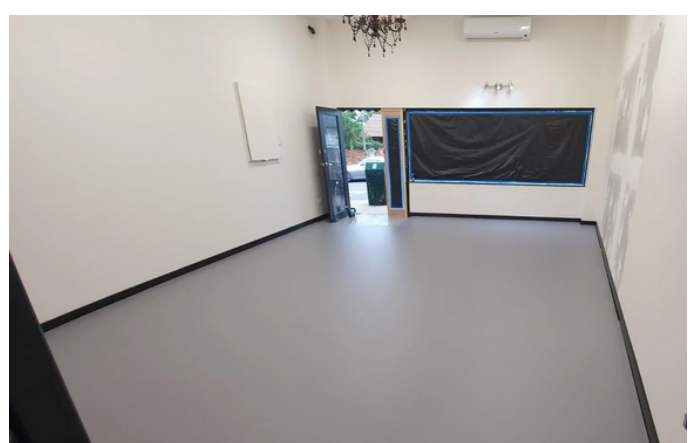

VersaPro

Vinyl Dance Floor

DanceFloor
com.au

www.dance-floor.com.au

📍 8/8 Gladstone Road, Castle Hill NSW 2154

✉ info@transtage.com.au ☎ 1300 712 066