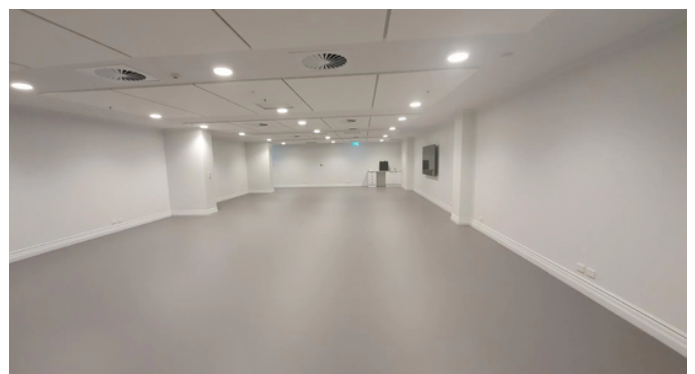

VersaPro

Vinyl Dance Floor

DanceFloor
com.au

www.dance-floor.com.au

📍 8/8 Gladstone Road, Castle Hill NSW 2154

✉ info@transtage.com.au ☎ 1300 712 066