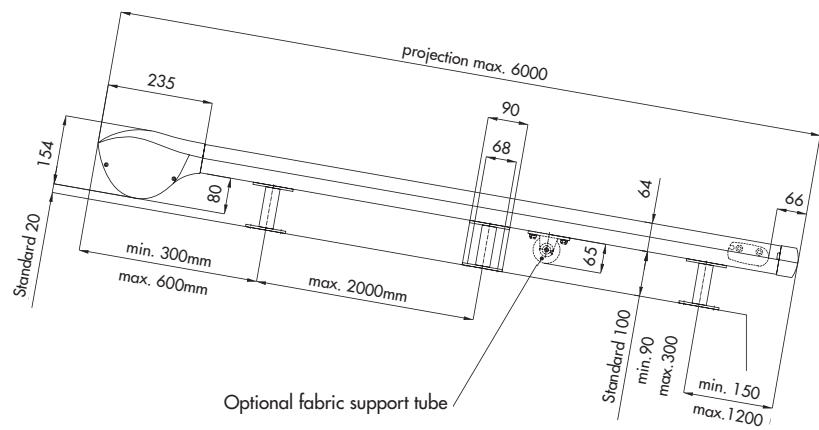

SIDE VIEW VARIOSCREEN® (dimensions in mm)

DRIVE: Motorised

FRAME COLOUR: Choose from over 120 Dulux powdercoat colours

INSTALLATION ANGLE: Horizontal to vertical installations possible (min 14 degree angle for use in rain)