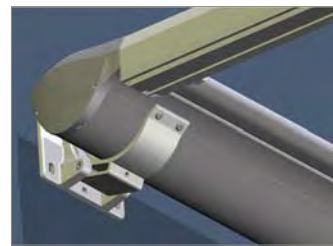

RETRACTABLE SUNROOF

DESIGN & FUNCTIONALITY

With its counter tension system, the VARIOSCREEN® retractable sunroof is typically used to shade generously sized, square and rectangular glass areas or outdoor pergolas. The installation slope doesn't provide any challenge with a variety of brackets to suit almost any installation type.

The awning is extended by means of an integrated positive lift, which guarantees a well presented taut skin in any position.

Standard Fix

Side Fix

Top Fix

Wall Bracket

THE TECHNOLOGY

154mm high and 235mm wide, the stylish and compact full cassette head box protects the skin and the motor from any weather factors.

The extension of the awning takes place through the integrated positive lift (power-spring mechanism in the roller tube), which tightens the skin in any position and makes the awning remarkably resistant to gusts and gales for the entire life of the system (no coil springs or gas struts to replace ever!). Due to small lateral fabric deduction measurements, the VARIOSCREEN® (even coupled systems) offers minimal light gaps while the optional integrated side gutter profiles also add extra protection from the elements on wet days.