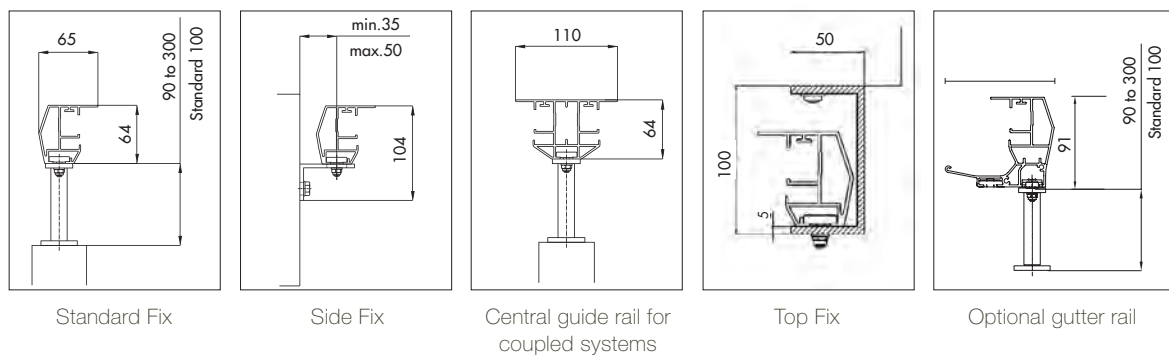

BEAUFORT WIND SCALE

Category 6 (38 to 48 kph)

TECHNICAL DATA

MAXIMUM WIDTH - 6,000mm

MAXIMUM PROJECTION - 6,000mm

MAXIMUM SIZE - 25sqm

COUPLED SYSTEMS - Endless systems can be coupled together side by side

INSTALLATION ANGLE 0 – 90 degrees (min 14 for water run-off)

STANDARD OPERATION Remote or switched motors

FRAME COLOURS – Over 120 standard Dulux colour options

SENSORS – Optional wind, rain, sun, timeclock sensors possible.