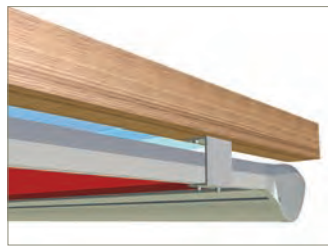

RETRACTABLE SUNROOF

DESIGN & FUNCTIONALITY

With its counter tension system, the VARIOSCREEN® retractable sunroof is typically used to shade generously sized, square and rectangular glass areas or outdoor pergolas. The installation slope doesn't provide any challenge with a variety of brackets to suit almost any installation type.

The awning is extended by means of an integrated positive lift, which guarantees a well presented taut skin in any position.

Standard Fix

Side Fix

Top Fix

Wall Bracket

THE TECHNOLOGY

154mm high and 235mm wide, the stylish and compact full cassette head box protects the skin and the motor from any weather factors.

The extension of the awning takes place through the integrated positive lift (power-spring mechanism in the roller tube), which tightens the skin in any position and makes the awning remarkably resistant to gusts and gales for the entire life of the system (no coil springs or gas struts to replace ever!). Due to small lateral fabric deduction measurements, the VARIOSCREEN® (even coupled systems) offers minimal light gaps while the optional integrated side gutter profiles also add extra protection from the elements on wet days.