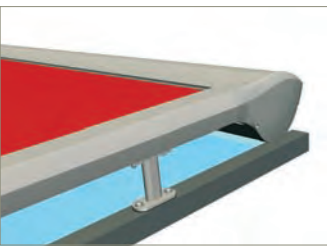

RETRACTABLE SUNROOF

DESIGN & FUNCTIONALITY

With its counter tension system, the VARIOSCREEN® retractable sunroof is typically used to shade generously sized, square and rectangular glass areas or outdoor pergolas. The installation slope doesn't provide any challenge with a variety of brackets to suit almost any installation type.

The awning is extended by means of an integrated positive lift, which guarantees a well presented taut skin in any position.

Standard Fix

Side Fix

Top Fix

Wall Bracket

THE TECHNOLOGY

154mm high and 235mm wide, the stylish and compact full cassette head box protects the skin and the motor from any weather factors.

The extension of the awning takes place through the integrated positive lift (power-spring mechanism in the roller tube), which tightens the skin in any position and makes the awning remarkably resistant to gusts and gales for the entire life of the system (no coil springs or gas struts to replace ever!). Due to small lateral fabric deduction measurements, the VARIOSCREEN® (even coupled systems) offers minimal light gaps while the optional integrated side gutter profiles also add extra protection from the elements on wet days.