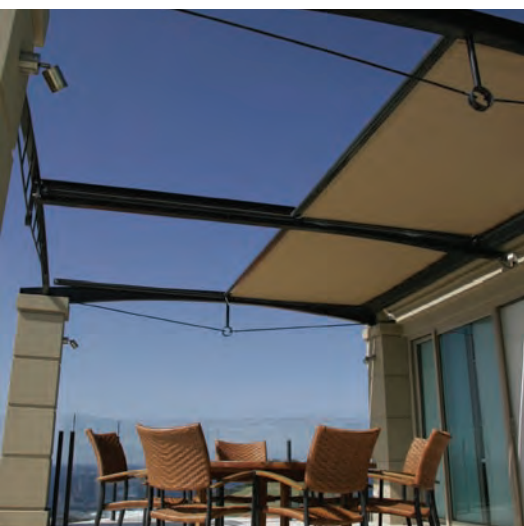

RETRACTABLE SUNROOF

DESIGN & FUNCTIONALITY

With its counter tension system, the VARIOSCREEN® retractable sunroof is typically used to shade generously sized, square and rectangular glass areas or outdoor pergolas. The installation slope doesn't provide any challenge with a variety of brackets to suit almost any installation type.

The awning is extended by means of an integrated positive lift, which guarantees a well presented taut skin in any position.

Standard Fix

Side Fix

Top Fix

Wall Bracket

THE TECHNOLOGY

154mm high and 235mm wide, the stylish and compact full cassette head box protects the skin and the motor from any weather factors.

The extension of the awning takes place through the integrated positive lift (power-spring mechanism in the roller tube), which tightens the skin in any position and makes the awning remarkably resistant to gusts and gales for the entire life of the system (no coil springs or gas struts to replace ever!). Due to small lateral fabric deduction measurements, the VARIOSCREEN® (even coupled systems) offers minimal light gaps while the optional integrated side gutter profiles also add extra protection from the elements on wet days.

DRIVE: Motorised

FRAME COLOUR: Choose from over 120 Dulux powdercoat colours

INSTALLATION ANGLE: Horizontal to vertical installations possible (min 14 degree angle for use in rain)

VARIOSCREEN®

RETRACTABLE SUNROOF