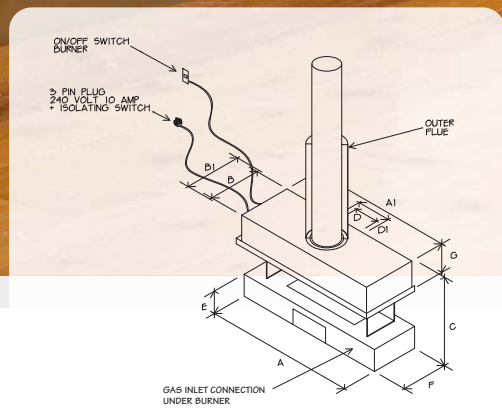

Specifications: Horizon Cantilever

(DIMENSIONS IN MILLIMETERS)

SINGLE SIDED	A	AI	B	BI	C	D	DI	E	F	G	HEAT CAPACITY
CATILEVER 700	1190	1266	440	478	455	225	275	177	405	336	Ambient
CATILEVER 1100	1424	1500	440	478	455	225	275	177	405	336	Ambient

Measurement AI and BI are internal.

The gas connector is at right hand back rear.

Call into your local retail outlet

Jetmaster Head Office: 10 Martin Avenue, Arncliffe NSW 2205 T: 02 9597 7222 F: 02 9597 7622 E: sales@jetmaster.com.au www.jetmaster.com.au

Kemlan Head Office: 59 Pineapple St Zillmere QLD 4034 T: 07 3263 8488 F: 07 3263 6452 www.kemlan.com