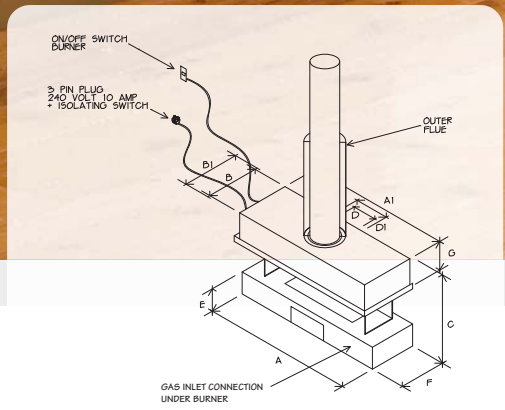

Horizon Cantilever

Specifications: Horizon Cantilever

(DIMENSIONS IN MILLIMETERS)

SINGLE SIDED	A	AI	B	BI	C	D	DI	E	F	G	HEAT CAPACITY
CATILEVER 700	1190	1266	440	478	455	225	275	177	405	336	Ambient
CATILEVER 1100	1424	1500	440	478	455	225	275	177	405	336	Ambient

Measurement AI and BI are internal.

The gas connector is at right hand back rear.

Call into your nearest Jetmaster showroom

NSW	10 Martin Ave, Arncliffe	02 9597 7222	QLD	59 Pineapple Street, Zillmere	07 3263 4955
NSW	167 Eastern Valley Way, Castlecrag	02 9958 1777	VIC	444 Swan St, Richmond	03 9429 5573
NSW	3/10 Salisbury Rd, Castle Hill	02 9680 7279	SA	19 Marlow Rd, Keswick, Adelaide	08 8371 1222
NSW	17A Lyell St, Mittagong	02 4872 2234	WA	277 Lord St East, East Perth	08 9228 2600
NSW	334 Brunner Rd, Adamstown, Newcastle	02 4952 9299	email	sales@jetmaster.com.au	