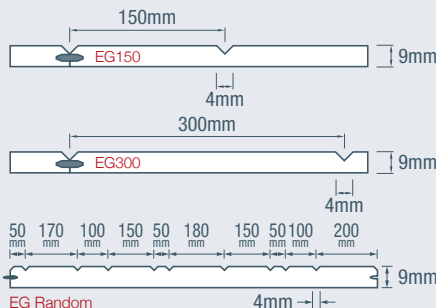

BEDROOM
easyline (EL150)

LIVING
easyvj (VJ100)

easyvj	length	width	thickness	Product Code
easyvj 100				
	900 (dado wall)	1200	9	V09MR09
	2400	1200	9	V09MR24
	2700	1200	9	V09MR27
	3000	1200	9	V09MR30
	3600	1200	9	V09MR36
VJ100	*4500	1200	9	V09MR45
easyvj 150				
	2400	1200	9	VJ150MR24
	3000	1200	9	VJ150MR30
	3600	1200	9	VJ150MR36
VJ150	*4500	1200	9	VJ150MR45

easygroove	length	width	thickness	Product Code
easygroove 150				
	2400	1200	9	G09MR24-150
	3000	1200	9	G09MR30-150
	3600	1200	9	G09MR36-150
EG150	*4500	1200	9	G09MR45-150
easygroove 300				
	2400	1200	9	G09MR24-300
	3000	1200	9	G09MR30-300
	3600	1200	9	G09MR36-300
EG300				
easygroove random				
	2400	1200	9	G09MR24-RAN
	3000	1200	9	G09MR30-RAN
	3600	1200	9	G09MR36-RAN
RANDOM				

easyascot	length	width	thickness	Product Code
	900 (dado wall)	600	9	ASDP900
	2700 (full wall)	600	9	ASFW2700
	*3000 (full wall)	600	9	ASFW3000
Note: 2700 can be cut (onsite) to suit 2400 ceiling height.				

easyregency	length	width	thickness	Product Code
	900 (dado wall)	1200	9	R09MR09
	2400	1200	9	R09MR24
	3000	1200	9	R09MR30
	3600	1200	9	R09MR36

easypanel	length	width	thickness	Product Code
	2400	1200	9	EP0924
	3000	1200	9	EP0930
	3600	1200	9	EP0936