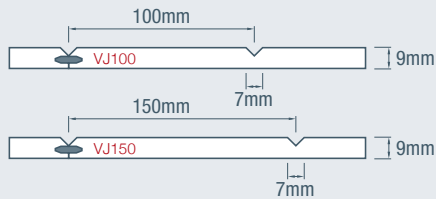

BEDROOM
easyline (EL150)

LIVING
easyvj (VJ100)

easyvj	length	width	thickness	Product Code
easyvj 100				
	900 (dado wall)	1200	9	V09MR09
	2400	1200	9	V09MR24
	2700	1200	9	V09MR27
	3000	1200	9	V09MR30
	3600	1200	9	V09MR36
VJ100	*4500	1200	9	V09MR45
easyvj 150				
	2400	1200	9	VJ150MR24
	3000	1200	9	VJ150MR30
	3600	1200	9	VJ150MR36
VJ150	*4500	1200	9	VJ150MR45

easygroove	length	width	thickness	Product Code
easygroove 150				
	2400	1200	9	G09MR24-150
	3000	1200	9	G09MR30-150
	3600	1200	9	G09MR36-150
EG150	*4500	1200	9	G09MR45-150
easygroove 300				
	2400	1200	9	G09MR24-300
	3000	1200	9	G09MR30-300
	3600	1200	9	G09MR36-300
EG300				
easygroove random				
	2400	1200	9	G09MR24-RAN
	3000	1200	9	G09MR30-RAN
	3600	1200	9	G09MR36-RAN
RANDOM				

easyascot	length	width	thickness	Product Code
	900 (dado wall)	600	9	ASDP900
	2700 (full wall)	600	9	ASFW2700
	*3000 (full wall)	600	9	ASFW3000
Note: 2700 can be cut (onsite) to suit 2400 ceiling height.				

easyclad	length	width	thickness	Product Code
easyclad VJ 100				
	2745	1200	9.5	XV0927
	3660	1200	9.5	XV0936
easyclad regency 150				
	2745	1200	9.5	XR0927
	3660	1200	9.5	XR0936

Manufactured from 9.5mm hardboard and comes pre-primed both sides to allow for semi-external and high moisture internal applications.