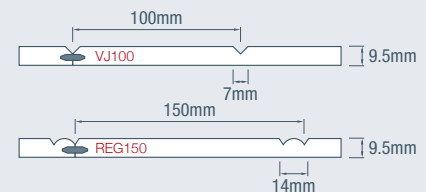

easyline	length	width	thickness	Product Code
	2400	1200	9	EL0924
	3000	1200	9	EL0930
	3600	1200	9	EL0936
	*4500	1200	9	EL0945

easyvener	length	width	thickness	Product Code
Tasmanian Oak*				
	2400	1200	10	TAS-EG-1024
*Manufactured using a MDF MR base board with a Tasmanian Oak veneer raw finish.				

TAS OAK

easyvener	length	width	thickness	Product Code
Hoop Pine**				
	2400	1200	9	PLY-EG-0924
**Manufactured using an interior grade raw ply.				

HOOP PINE

Profile type and centres to be confirmed on order.

easyclad	length	width	thickness	Product Code
easyclad VJ 100				
	2745	1200	9.5	XV0927
	3660	1200	9.5	XV0936
easyclad regency 150				
	2745	1200	9.5	XR0927
	3660	1200	9.5	XR0936

Manufactured from 9.5mm hardboard and comes pre-primed both sides to allow for semi-external and high moisture internal applications.

easydado	profile	length	width	Product Code
	rebated	3600	48	DR48X28R
	flat	3600	58	DR58X28F

Manufactured from clear finger jointed pine and comes pre-primed.

easydado FLAT
58mm
Suit Full Wall Panel

easydado REBATED
48mm
Suit Dado Wall Panel - Length 900mm