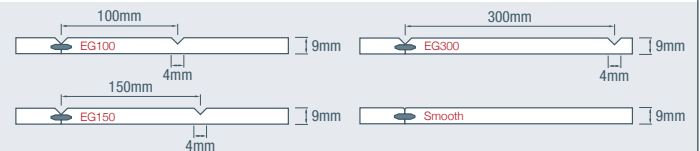

easyregency	length	width	thickness	Product Code
	900 (dado wall)	1200	9	R09MR09
	2400	1200	9	R09MR24
	3000	1200	9	R09MR30
	3600	1200	9	R09MR36

easypanel	length	width	thickness	Product Code
	2400	1200	9	EP0924
	3000	1200	9	EP0930
	3600	1200	9	EP0936

easyline	length	width	thickness	Product Code
	2400	1200	9	EL0924
	3000	1200	9	EL0930
	3600	1200	9	EL0936
	*4500	1200	9	EL0945

easyvener	length	width	thickness	Product Code
Tasmanian Oak*				
	2400	1200	10	TAS-EG-1024
*Manufactured using a MDF MR base board with a Tasmanian Oak veneer raw finish.				

TAS OAK

easyvener	length	width	thickness	Product Code
Hoop Pine**				
	2400	1200	9	PLY-EG-0924
**Manufactured using an interior grade raw ply.				

HOOP PINE

Profile type and centres to be confirmed on order.

easyclad	length	width	thickness	Product Code
easyclad VJ 100				
	2745	1200	9.5	XV0927
	3660	1200	9.5	XV0936
easyclad regency 150				
	2745	1200	9.5	XR0927
	3660	1200	9.5	XR0936

Manufactured from 9.5mm hardboard and comes pre-primed both sides to allow for semi-external and high moisture internal applications.