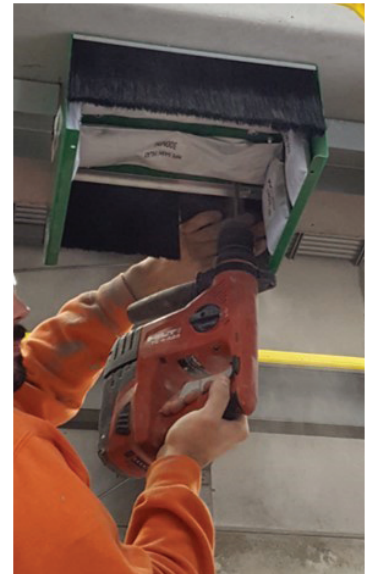

BOSS FyreBox™

Multi-service Cable & Pipe Transit

**Guaranteed
compliance,
every time**

Why Choose BOSS FyreBox™

- Consolidates fire rating of multiple services into one simple-to-install device
- Reduces labour costs by up to 90%
- Services can be installed before or after the wall goes up, making scheduling of trades a breeze
- Simple to add/delete services after installation without disturbing the FyreBox
- Approved on the full range of apartment services
- Tested and approved to 2hrs with an FRL of -/120/120

1300 50 BOSS
bossfire.com.au/fyrebox

BOSS FyreBox™

Multi-service Cable & Pipe Transit

Combinations tested for use in **BOSS FyreBox™**

PIPES & CONDUIT

STEEL SPRINKLER PIPE
COPPER PIPE (INCLUDING CLASS B)
MULTIPLE PEX PLUMBING PRESSURE PIPES
PEX-AL-PEX GAS PIPE
LAGGED COPPER PAIRCOIL FOR HVAC
UPVC CONDUIT

CABLES

MAINS POWER
TPS POWER
MULTICORE
SECURITY, INTERCOM, FIRE & EWIS
COAX TV

Experience and integrity

“We tried the BOSS FyreBox in our new apartment project at Banks St, West End because it was recommended to us. To be honest, I didn’t realise how much it was going to save us. The installation time is extremely fast and our total fire stopping labour time has been slashed. It’s the simplest, most effective fire stopping method available.”