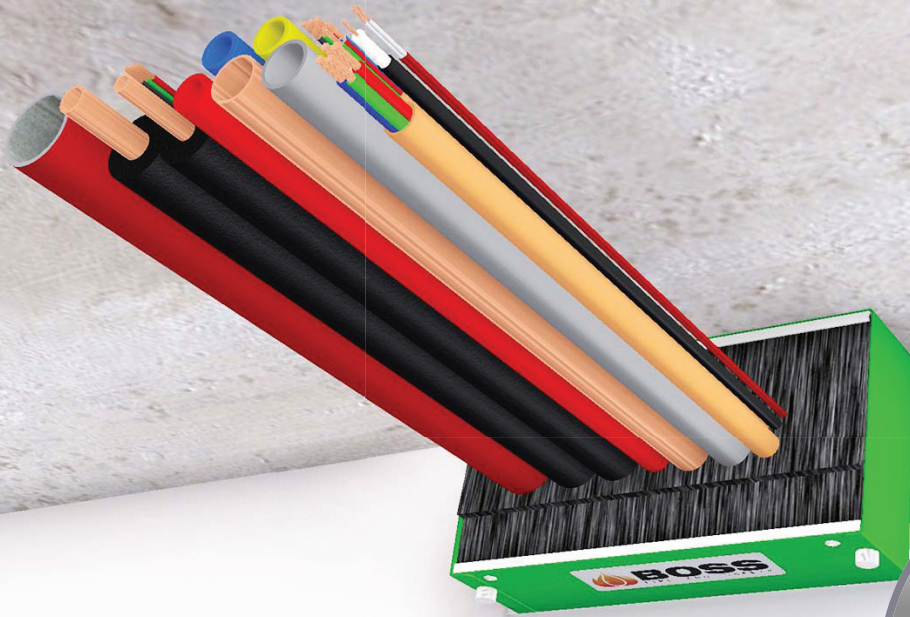

BOSS FyreBox™

Multi-service Cable & Pipe Transit

**Guaranteed
compliance,
every time**

Why Choose BOSS FyreBox™

- Consolidates fire rating of multiple services into one simple-to-install device
- Reduces labour costs by up to 90%
- Services can be installed before or after the wall goes up, making scheduling of trades a breeze
- Simple to add/delete services after installation without disturbing the FyreBox
- Approved on the full range of apartment services
- Tested and approved to 2hrs with an FRL of -/120/120

1300 50 BOSS
bossfire.com.au/fyrebox

BOSS FyreBox™

Multi-service Cable & Pipe Transit

Combinations tested for use in **BOSS FyreBox™**

PIPES & CONDUIT

STEEL SPRINKLER PIPE
COPPER PIPE (INCLUDING CLASS B)
MULTIPLE PEX PLUMBING PRESSURE PIPES
PEX-AL-PEX GAS PIPE
LAGGED COPPER PAIRCOIL FOR HVAC
UPVC CONDUIT

CABLES

MAINS POWER
TPS POWER
MULTICORE
SECURITY, INTERCOM, FIRE & EWIS
COAX TV

Experience and integrity

“We tried the BOSS FyreBox in our new apartment project at Banks St, West End because it was recommended to us. To be honest, I didn’t realise how much it was going to save us. The installation time is extremely fast and our total fire stopping labour time has been slashed. It’s the simplest, most effective fire stopping method available.”