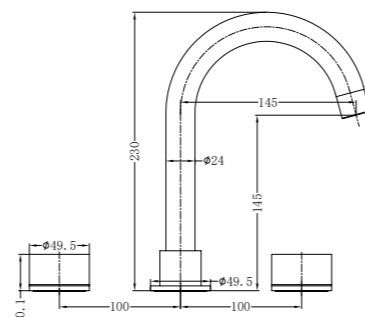

Basin Set  
 Water Rating: 5 Star, 6L/Min  
 SKU:NR211701GM  
 Colours Available:

**YSW2117-03 Gun Metal Grey**

Bath Set  
 SKU:NR211703GM  
 Colours Available:

**YSW2117-07A Gun Metal Grey**

Wall Basin Set 180/217mm  
 Water Rating: 5 Star, 6L/Min  
 180mm SKU:NR211707a180GM  
 217mm SKU:NR211707a217GM  
 Colours Available: