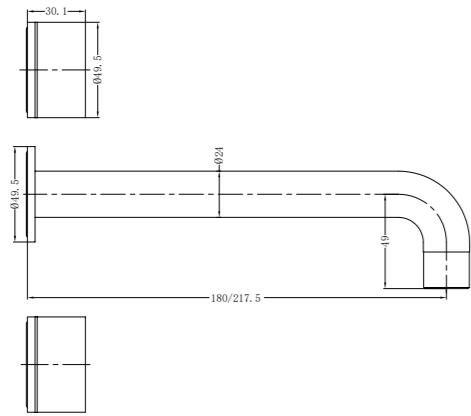

**YSW2117-03 Chrome**

Bath Set  
 SKU:NR211703CH  
 Colours Available:

**YSW2117-07A Chrome**

Wall Basin Set 180/217mm  
Water Rating: 5 Star, 6L/Min  
180mm SKU:NR211707a180CH  
217mm SKU:NR211707a217CH  
Colours Available: