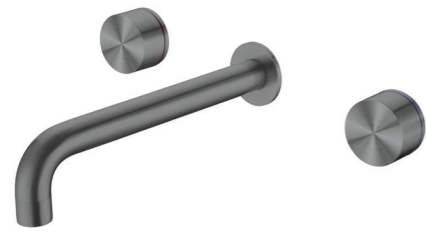

YSW2117-07A Gun Metal Grey

Wall Basin Set 180/217mm
Water Rating: 5 Star, 6L/Min
180mm SKU:NR211707a180GM
217mm SKU:NR211707a217GM
Colours Available:

YSW2117-09 Gun Metal Grey

Wall Top Assemblies
SKU:NR211709GM
Colours Available: