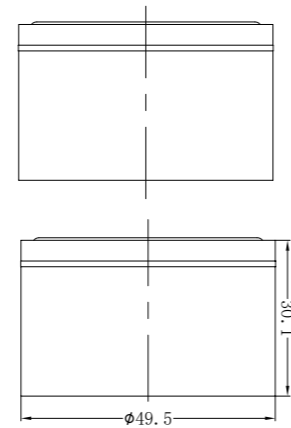

YSW2117-09 Gun Metal Grey

Wall Top Assemblies
SKU:NR211709GM
Colours Available: