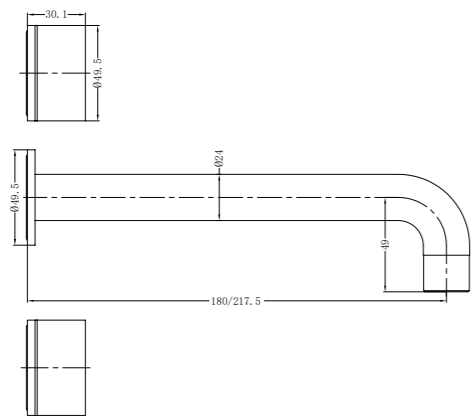

Basin Set  
 Water Rating: 5 Star, 6L/Min  
 SKU:NR211701MB  
 Colours Available:

**YSW2117-03 Matte Black**

Bath Set  
 SKU:NR211703MB  
 Colours Available:

**YSW2117-07A Matte Black**

Wall Basin Set 180/217mm  
Water Rating: 5 Star, 6L/Min  
180mm SKU:NR211707a180MB  
217mm SKU:NR211707a217MB  
Colours Available: