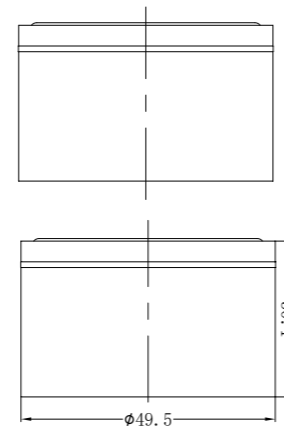

YSW2117-09 Brushed Nickel

Wall Top Assemblies
SKU:NR211709BN
Colours Available: