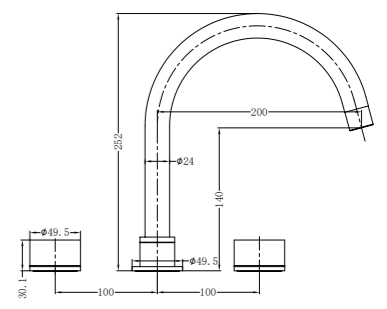

Basin Set  
 Water Rating: 5 Star, 6L/Min  
 SKU:NR211701BN  
 Colours Available:

**YSW2117-03 Brushed Nickel**

Bath Set  
 SKU:NR211703BN  
 Colours Available:

**YSW2117-07A Brushed Nickel**

Wall Basin Set 180/217mm  
 Water Rating: 5 Star, 6L/Min  
 180mm SKU:NR211707a180BN  
 217mm SKU:NR211707a217BN  
 Colours Available: