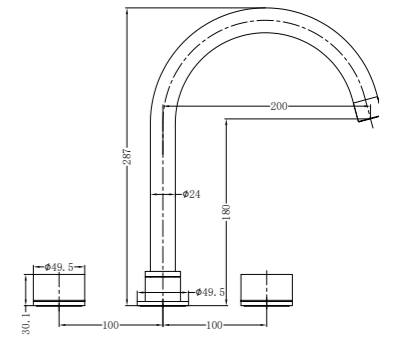

YSW2117-07 Matte Black

Kitchen Set
Water Rating: 5 Star, 6L/Min
SKU:NR211707MB
Colours Available: