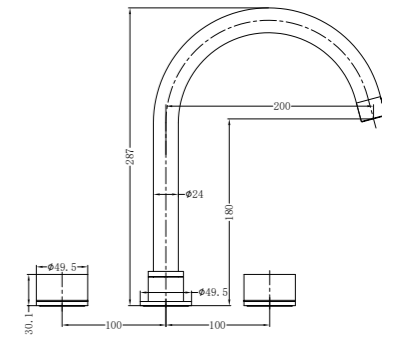

YSW2117-07 Chrome

Kitchen Set
Water Rating: 5 Star, 6L/Min
SKU:NR211707CH
Colours Available: