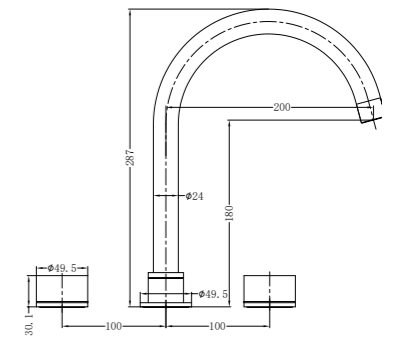

YSW2117-07 Brushed Gold

Kitchen Set
Water Rating: 5 Star, 6L/Min
SKU:NR211707BG
Colours Available: