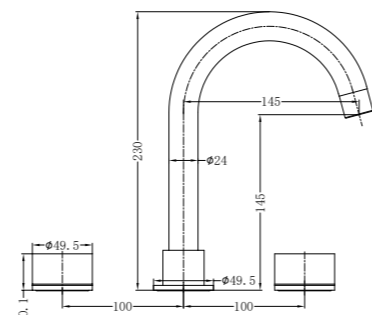

Basin Set  
 Water Rating: 5 Star, 6L/Min  
 SKU:NR211701MB  
 Colours Available:

**YSW2117-03 Matte Black**

Bath Set  
 SKU:NR211703MB  
 Colours Available:

**YSW2117-07A Matte Black**

Wall Basin Set 180/217mm  
Water Rating: 5 Star, 6L/Min  
180mm SKU:NR211707a180MB  
217mm SKU:NR211707a217MB  
Colours Available: