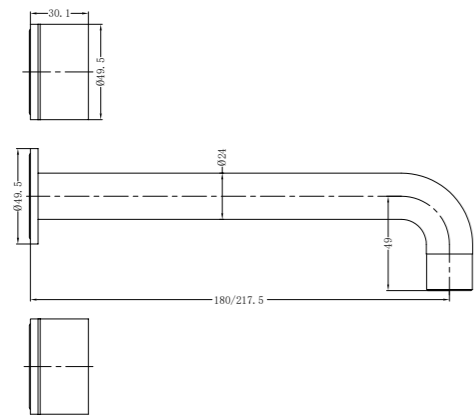

Basin Set  
 Water Rating: 5 Star, 6L/Min  
 SKU:NR211701BN  
 Colours Available:

**YSW2117-03 Brushed Nickel**

Bath Set  
 SKU:NR211703BN  
 Colours Available:

**YSW2117-07A Brushed Nickel**

Wall Basin Set 180/217mm  
 Water Rating: 5 Star, 6L/Min  
 180mm SKU:NR211707a180BN  
 217mm SKU:NR211707a217BN  
 Colours Available: