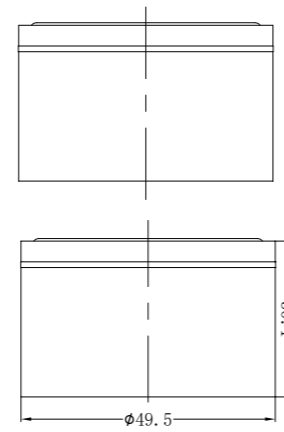

YSW2117-09 Chrome

Wall Top Assemblies
SKU:NR211709CH
Colours Available: