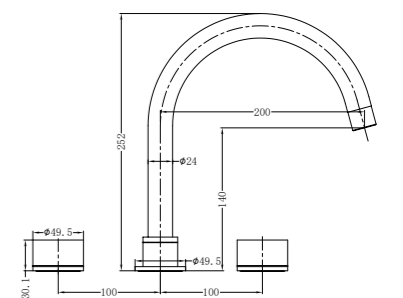

Basin Set  
 Water Rating: 5 Star, 6L/Min  
 SKU:NR211701BG  
 Colours Available:

**YSW2117-03 Brushed Gold**

Bath Set  
 SKU:NR211703BG  
 Colours Available:

**YSW2117-07A Brushed Gold**

Wall Basin Set 180/217mm  
 Water Rating: 5 Star, 6L/Min  
 180mm SKU:NR211707a180BG  
 217mm SKU:NR211707a217BG  
 Colours Available: