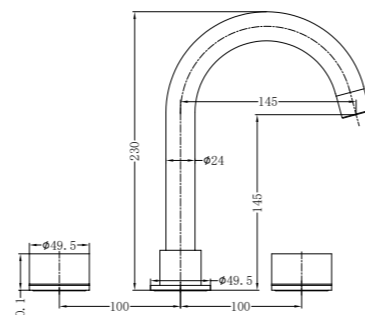

**YSW2117-03 Chrome**

Bath Set  
 SKU:NR211703CH  
 Colours Available:

**YSW2117-07A Chrome**

Wall Basin Set 180/217mm  
Water Rating: 5 Star, 6L/Min  
180mm SKU:NR211707a180CH  
217mm SKU:NR211707a217CH  
Colours Available: