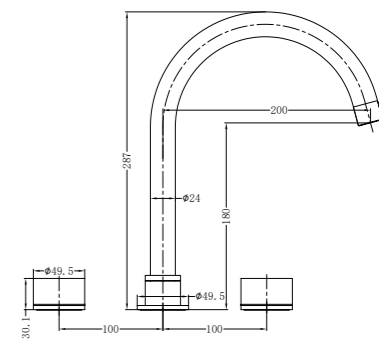

YSW2117-07 Brushed Nickel

Kitchen Set
Water Rating: 5 Star, 6L/Min
SKU:NR211707BN
Colours Available: