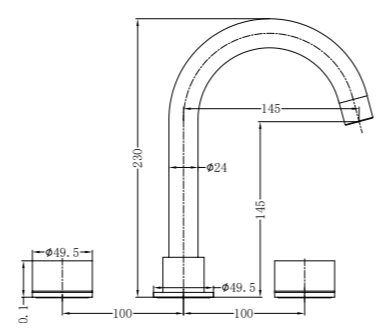

Basin Set  
 Water Rating: 5 Star, 6L/Min  
 SKU:NR211701BN  
 Colours Available:

**YSW2117-03 Brushed Nickel**

Bath Set  
 SKU:NR211703BN  
 Colours Available:

**YSW2117-07A Brushed Nickel**

Wall Basin Set 180/217mm  
 Water Rating: 5 Star, 6L/Min  
 180mm SKU:NR211707a180BN  
 217mm SKU:NR211707a217BN  
 Colours Available: