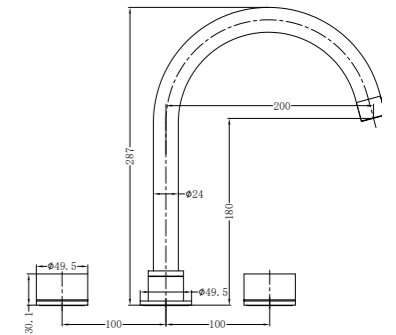

YSW2117-07 Gun Metal Grey

Kitchen Set
Water Rating: 5 Star, 6L/Min
SKU:NR211707GM
Colours Available: