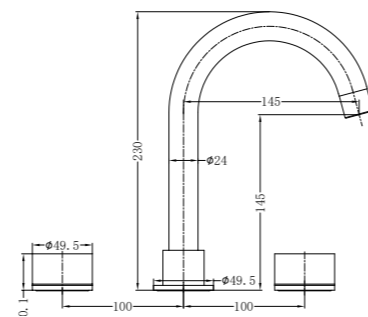

Basin Set  
 Water Rating: 5 Star, 6L/Min  
 SKU:NR211701BG  
 Colours Available:

**YSW2117-03 Brushed Gold**

Bath Set  
 SKU:NR211703BG  
 Colours Available:

**YSW2117-07A Brushed Gold**

Wall Basin Set 180/217mm  
 Water Rating: 5 Star, 6L/Min  
 180mm SKU:NR211707a180BG  
 217mm SKU:NR211707a217BG  
 Colours Available: