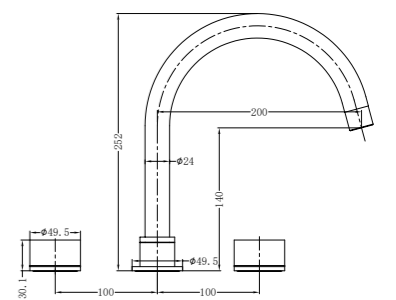

Basin Set  
 Water Rating: 5 Star, 6L/Min  
 SKU:NR211701MB  
 Colours Available:

**YSW2117-03 Matte Black**

Bath Set  
 SKU:NR211703MB  
 Colours Available:

**YSW2117-07A Matte Black**

Wall Basin Set 180/217mm  
Water Rating: 5 Star, 6L/Min  
180mm SKU:NR211707a180MB  
217mm SKU:NR211707a217MB  
Colours Available: