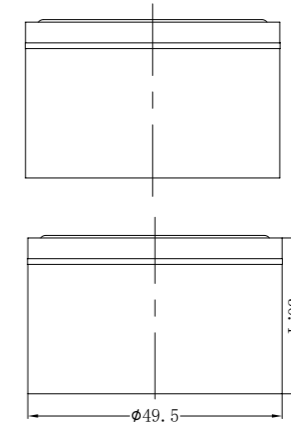

YSW2117-07A Brushed Gold

Wall Basin Set 180/217mm
Water Rating: 5 Star, 6L/Min
180mm SKU:NR211707a180BG
217mm SKU:NR211707a217BG
Colours Available:

YSW2117-09 Brushed Gold

Wall Top Assemblies
SKU:NR211709BG
Colours Available: