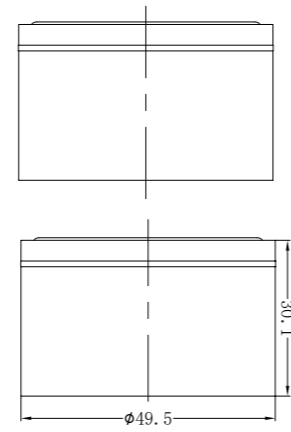

YSW2117-09 Matte Black

Wall Top Assemblies
SKU:NR211709MB
Colours Available: