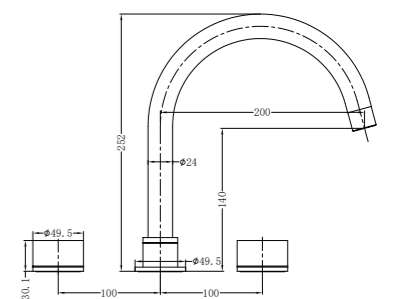

Basin Set  
 Water Rating: 5 Star, 6L/Min  
 SKU:NR211701GM  
 Colours Available:

**YSW2117-03 Gun Metal Grey**

Bath Set  
 SKU:NR211703GM  
 Colours Available:

**YSW2117-07A Gun Metal Grey**

Wall Basin Set 180/217mm  
 Water Rating: 5 Star, 6L/Min  
 180mm SKU:NR211707a180GM  
 217mm SKU:NR211707a217GM  
 Colours Available: