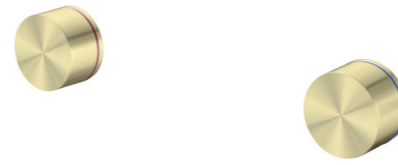

Basin Set  
 Water Rating: 5 Star, 6L/Min  
 SKU:NR211701BG  
 Colours Available:

**YSW2117-03 Brushed Gold**

Bath Set  
 SKU:NR211703BG  
 Colours Available:

**YSW2117-07A Brushed Gold**

Wall Basin Set 180/217mm  
 Water Rating: 5 Star, 6L/Min  
 180mm SKU:NR211707a180BG  
 217mm SKU:NR211707a217BG  
 Colours Available: