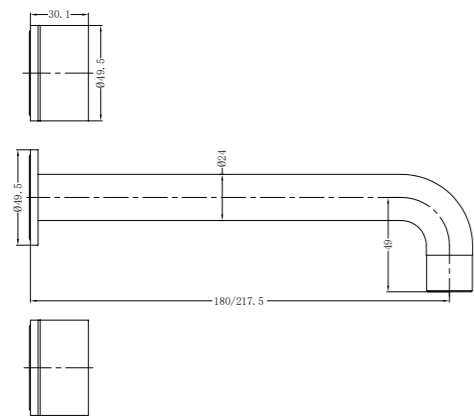

Basin Set  
 Water Rating: 5 Star, 6L/Min  
 SKU:NR211701GM  
 Colours Available:

**YSW2117-03 Gun Metal Grey**

Bath Set  
 SKU:NR211703GM  
 Colours Available:

**YSW2117-07A Gun Metal Grey**

Wall Basin Set 180/217mm  
 Water Rating: 5 Star, 6L/Min  
 180mm SKU:NR211707a180GM  
 217mm SKU:NR211707a217GM  
 Colours Available: