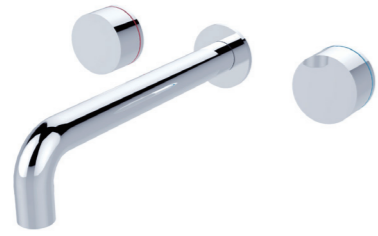

## RANGE

Available in a range of colours including Chrome, Matte Black, Brushed nickel, Brushed Gold and Gun Metal Grey, the Kara range of tapware combines the separate hot and cold water tap design of old with a stylish, contemporary look that is right on trend.

The result is a unique blend of old meets new that is sure to add a designer touch to any space.

Like all of our tapware, the Kara range carries a water saving feature to minimise water wastage. It also has the "quarter turn" function, setting it apart from some of the older designs, and comes with the reputable brand of Neoperl aerators.

**YSW2117-07 Chrome**

Kitchen Set  
 Water Rating: 5 Star, 6L/Min  
 SKU:NR211707CH  
 Colours Available:

**YSW2117-01 Chrome**

Basin Set  
 Water Rating: 5 Star, 6L/Min  
 SKU:NR211701CH  
 Colours Available:

**YSW2117-03 Chrome**

Bath Set  
 SKU:NR211703CH  
 Colours Available:

**YSW2117-07A Chrome**

Wall Basin Set 180/217mm  
Water Rating: 5 Star, 6L/Min  
180mm SKU:NR211707a180CH  
217mm SKU:NR211707a217CH  
Colours Available: