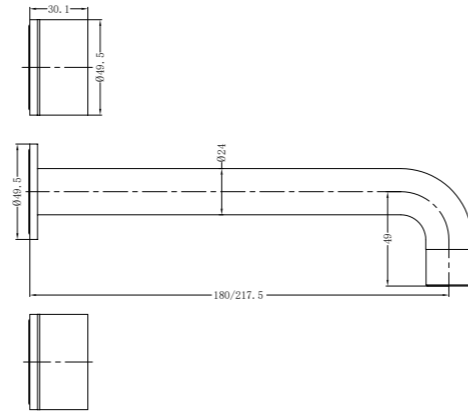

Basin Set  
 Water Rating: 5 Star, 6L/Min  
 SKU:NR211701BG  
 Colours Available:

**YSW2117-03 Brushed Gold**

Bath Set  
 SKU:NR211703BG  
 Colours Available:

**YSW2117-07A Brushed Gold**

Wall Basin Set 180/217mm  
 Water Rating: 5 Star, 6L/Min  
 180mm SKU:NR211707a180BG  
 217mm SKU:NR211707a217BG  
 Colours Available: