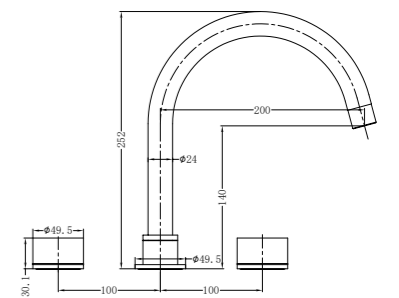

**YSW2117-03 Chrome**

Bath Set  
 SKU:NR211703CH  
 Colours Available:

**YSW2117-07A Chrome**

Wall Basin Set 180/217mm  
Water Rating: 5 Star, 6L/Min  
180mm SKU:NR211707a180CH  
217mm SKU:NR211707a217CH  
Colours Available: