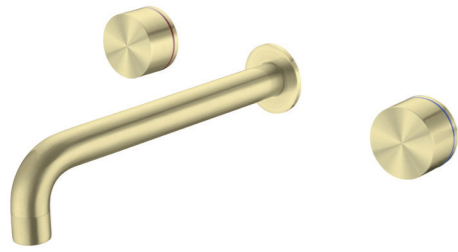

Basin Set  
 Water Rating: 5 Star, 6L/Min  
 SKU:NR211701GM  
 Colours Available:

**YSW2117-03 Gun Metal Grey**

Bath Set  
 SKU:NR211703GM  
 Colours Available:

**YSW2117-07A Gun Metal Grey**

Wall Basin Set 180/217mm  
 Water Rating: 5 Star, 6L/Min  
 180mm SKU:NR211707a180GM  
 217mm SKU:NR211707a217GM  
 Colours Available:

**YSW2117-09 Gun Metal Grey**

Wall Top Assemblies  
 SKU:NR211709GM  
 Colours Available:

**YSW2117-07 Brushed Gold**

Kitchen Set  
 Water Rating: 5 Star, 6L/Min  
 SKU:NR211707BG  
 Colours Available:

**YSW2117-01 Brushed Gold**

Basin Set  
 Water Rating: 5 Star, 6L/Min  
 SKU:NR211701BG  
 Colours Available:

**YSW2117-03 Brushed Gold**

Bath Set  
 SKU:NR211703BG  
 Colours Available:

**YSW2117-07A Brushed Gold**

Wall Basin Set 180/217mm  
 Water Rating: 5 Star, 6L/Min  
 180mm SKU:NR211707a180BG  
 217mm SKU:NR211707a217BG  
 Colours Available: