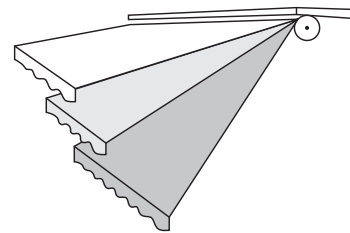

## FLEXIBLE TILT CONTROL (Classic only)

Optional F.T.C. (Flexible Tilt Control) function enables the user to have adjustable pitch control over the angle of the awning on systems up to 6.5 x 3m (6.5x2.5m with V). Operated by a manual gear and hand crank the angle can be adjusted from 0-80 degrees and offers the option to change the angle with the change of seasons or as required.