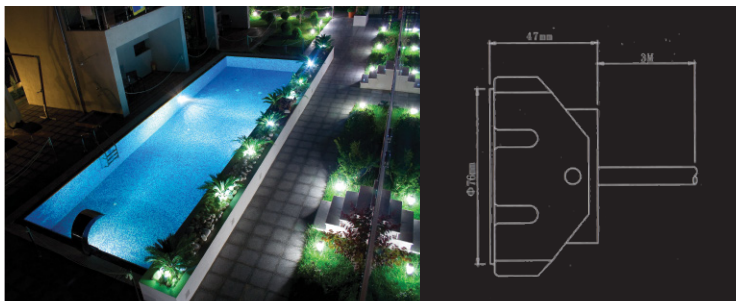

INGROUND UPLIGHTERS

LED Garden lighting products are constructed from high quality 316 Marine grade stainless steel and resin filled to make this product suitable for all weather conditions including submersible applications in ponds and water features, around pools, decking and garden beds.

Product Code	Voltage (V)	Wattage (W)	IP Rating	Lumen (Lm)	Beam Angle	LED Chip Type	Material Type	LED Qty
SUL11		1W	IP68	120	15/30/45	CREE	316 Stainless	1
SUL13	12/24V DC	3W	IP68	240	15/30/45	CREE	316 Stainless	3
SUL16	12/24V DC	6W	IP68	480	15/30/45	CREE	316 Stainless	6
SUL18	12/24V DC	8W	IP68	720	CREE	316 Stainless	8	

SUL11