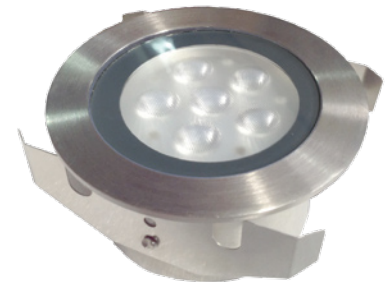

INGROUND UPLIGHTERS

LED Garden lighting products are constructed from high quality 316 Marine grade stainless steel and resin filled to make this product suitable for all weather conditions including submersible applications in ponds and water features, around pools, decking and garden beds.

Product Code	Voltage (V)	Wattage (W)	IP Rating	Lumen (Lm)	Beam Angle	LED Chip Type	Material Type	LED Qty
SUL11		1W	IP68	120	15/30/45	CREE	316 Stainless	1
SUL13	12/24V DC	3W	IP68	240	15/30/45	CREE	316 Stainless	3
SUL16	12/24V DC	6W	IP68	480	15/30/45	CREE	316 Stainless	6
SUL18	12/24V DC	8W	IP68	720	CREE	316 Stainless	8	

SUL11

SUL13

SUL16

SUL18