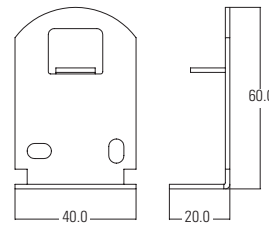

CONTROL END