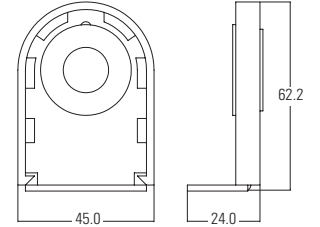

### SYSTEM SPECIFICATIONS HCH 43 00 SA

<b>MINIMUM WIDTH</b>	400mm
<b>MAXIMUM WIDTH</b>	2800mm
<b>MAXIMUM DROP</b>	3200mm
<b>MAXIMUM OPERATING WEIGHT</b>	1:1
<b>LINKABLE</b>	Yes in pairs only
<b>DUAL BRACKETS</b>	Available

### TECHNICAL INFORMATION HCH 43 00 SA

<b>BRACKETS</b>	<ul style="list-style-type: none"><li>• Press formed steel, pre-treated and powder coated</li><li>• 20mm by 40mm wide fixing plate</li><li>• 60mm projection to end point of bracket</li><li>• Available in black and snow white</li></ul>
<b>CONTROL END</b>	<ul style="list-style-type: none"><li>• Sprocket with sprocket guard acetal in white or black</li><li>• Parts made with UVS acetal and nylon 6</li><li>• Spring lock friction system</li><li>• 304 Stainless steel chain with slimline restraint and clear plastic button stopper</li></ul>
<b>TUBE</b>	<ul style="list-style-type: none"><li>• 100% extruded aluminium</li><li>• 43mm outside diameter</li><li>• 1.1mm wall thickness</li><li>• Linkable up to 3 blinds off one control</li><li>• Fabric location slot/strengthening fin</li></ul>
<b>IDLE END</b>	<ul style="list-style-type: none"><li>• Nylon construction</li><li>• Spring loaded idle pin</li></ul>
<b>BASE BAR</b>	<ul style="list-style-type: none"><li>• 15mm round aluminium base bar. Standard colours: black, special white and special off white</li><li>• 22mm round aluminium base bar. Standard colours: black, old pewter, oyster grey, special white, clear anodised, rivergum and special off white</li><li>• 13 x 33mm Premium aluminium base bar. Standard colours: white, black, rivergum and anodised</li><li>• Custom powder coating available</li></ul>

## 2D DIAGRAM HCH 43 00 SA

TUBE 43mm

## COMPONENTRY HCH 43 00 SA

PIN END

FOOTPRINT

CONTROL END

FOOTPRINT

INTERMEDIATE

FOOTPRINT