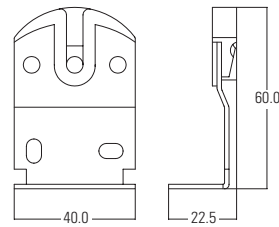

COMPONENTRY HCH 43 00 SA

PIN END