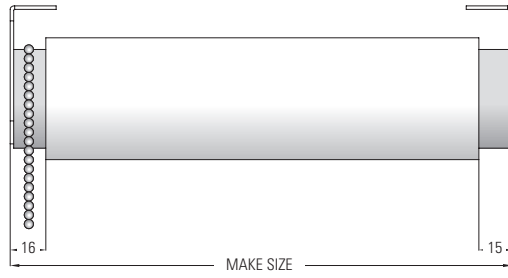

INT - 1.15 HCH 43 00 SA

2D DIAGRAM HCH 43 00 SA

TUBE 43mm