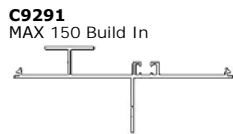

Category: MAX™ 150 Front Double Glazed -40mm Pocket