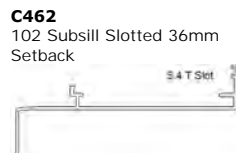

Product Group: Sub-Framing

Category: 100mm Sub Framing