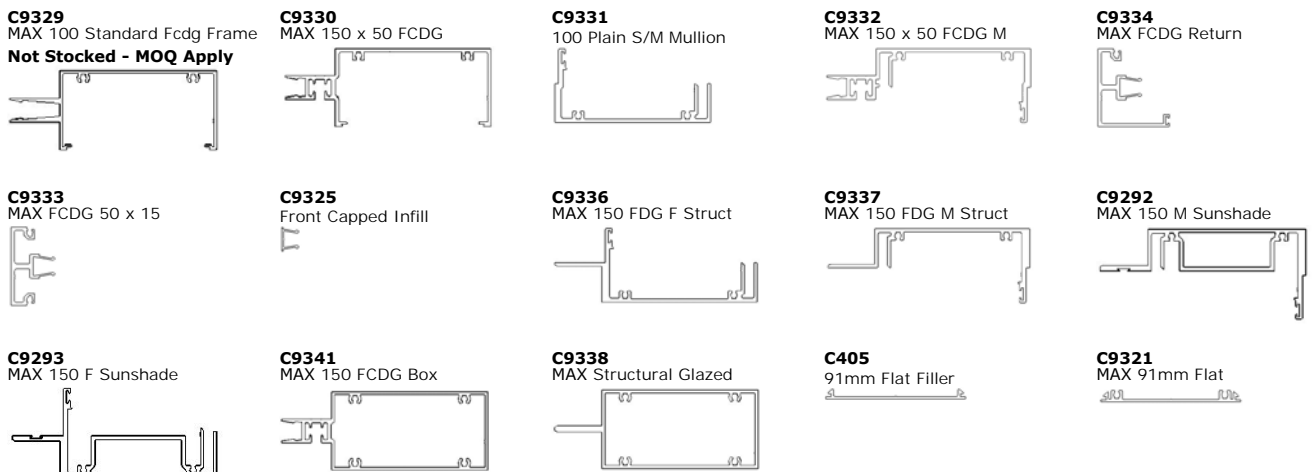

**CH9611**  
Watershed Bracket 40mm  
Pocket

Category: MAX™ 150 Front Double Glazed -40mm Pocket

Category: MAX™ 200 Front Double Glazed -40mm Pocket

Category: MAX™ 150 (100 Base) Front Capped Double Glazed -34mm Pocket