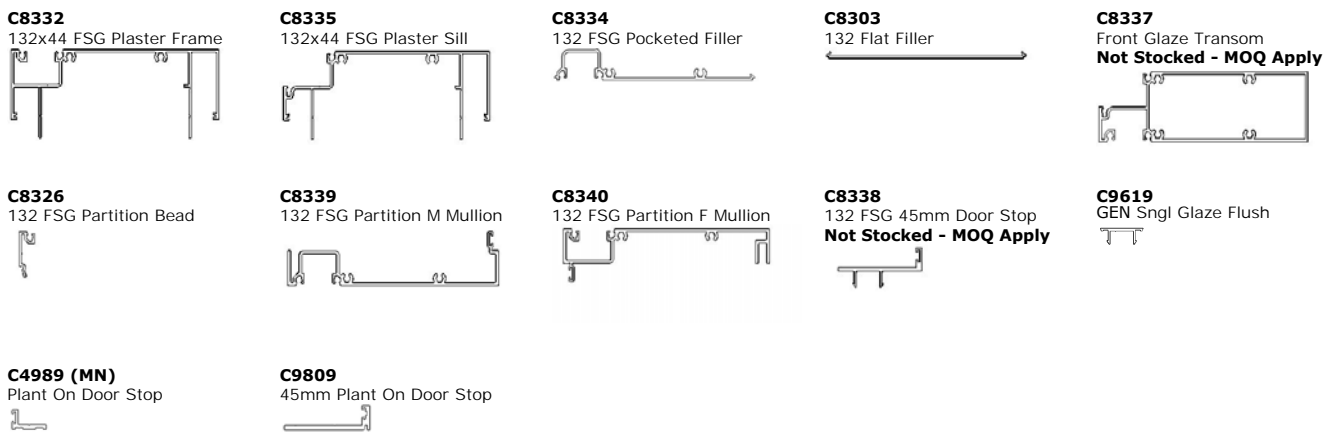

Category: 132mm Front Single Glazed Partition suit 92mm Stud