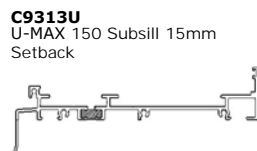

**C9285U**  
U-MAX 150 FDG Stack Sill  
**Not Stocked - MOQ Apply**

**C9286U**  
U-MAX 150 FDG Stack Head  
**Not Stocked - MOQ Apply**

**C9287**  
150 FDG Stack Joint Splice  
**Limited stock**

**Category: U-MAX® 150 Front Double Glazed -40mm Pocket**