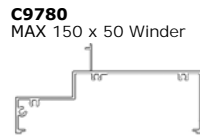

Category: GEN™ 100 Base Front Capped Single Glazed