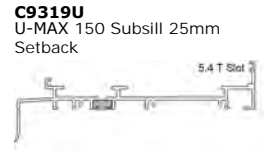

Category: U-MAX® 200 (150 Base) Front Capped Double Glazed -34mm Pocket