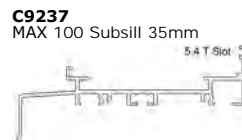

Product Group: Sub-Framing

Category: 100mm Sub Framing