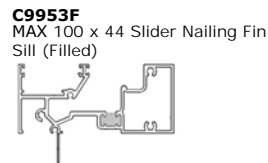

Category: MAX™ Horizontal Sliding Window