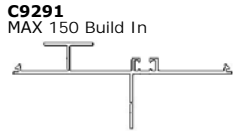

Category: MAX™ 100 Front Double Glazed -40mm Pocket