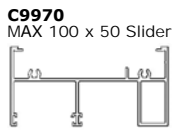

Category: MAX™ Horizontal Sliding Window