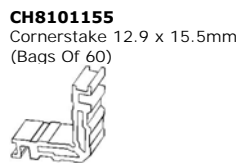

Category: MAX™ 56mm Tilt & Turn Sash