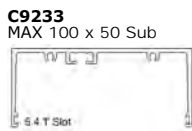

Product Group: Sub-Framing

Category: 100mm Sub Framing