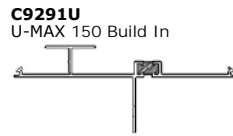

**C9285U**  
U-MAX 150 FDG Stack Sill  
**Not Stocked - MOQ Apply**

**C9286U**  
U-MAX 150 FDG Stack Head  
**Not Stocked - MOQ Apply**

**C9287**  
150 FDG Stack Joint Splice  
**Limited stock**

**Category: U-MAX® 150 Front Double Glazed -40mm Pocket**