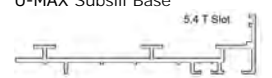

C9379
U-MAX Subsill Base