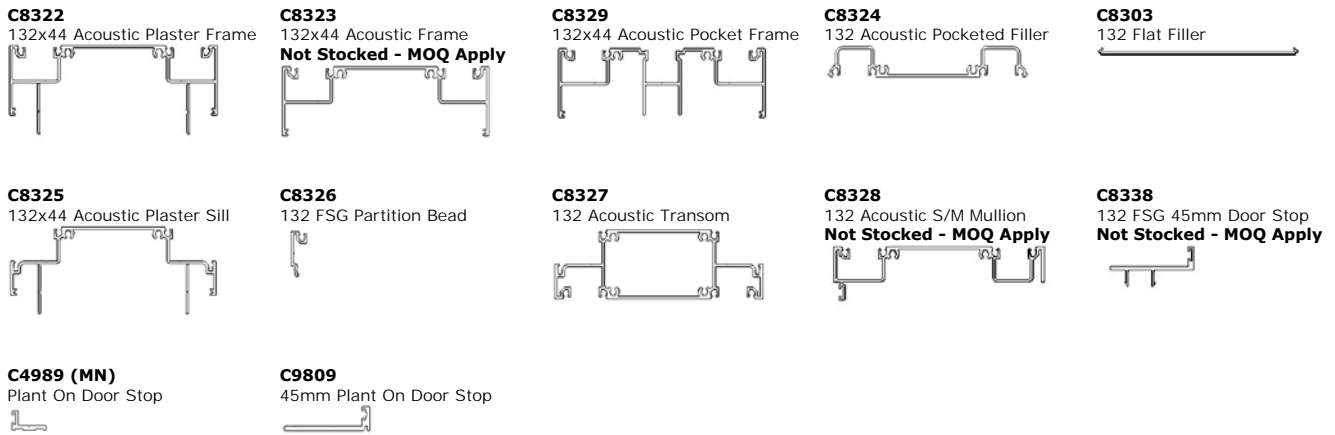

Category: 132mm Acoustic Partition suit 92mm Stud