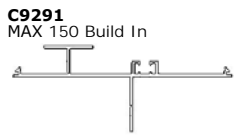

Category: GEN™ 150 Base Front Capped Single Glazed