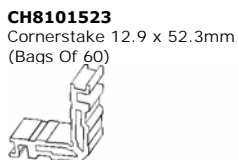

Category: MAX™ 56mm Tilt & Turn Sash