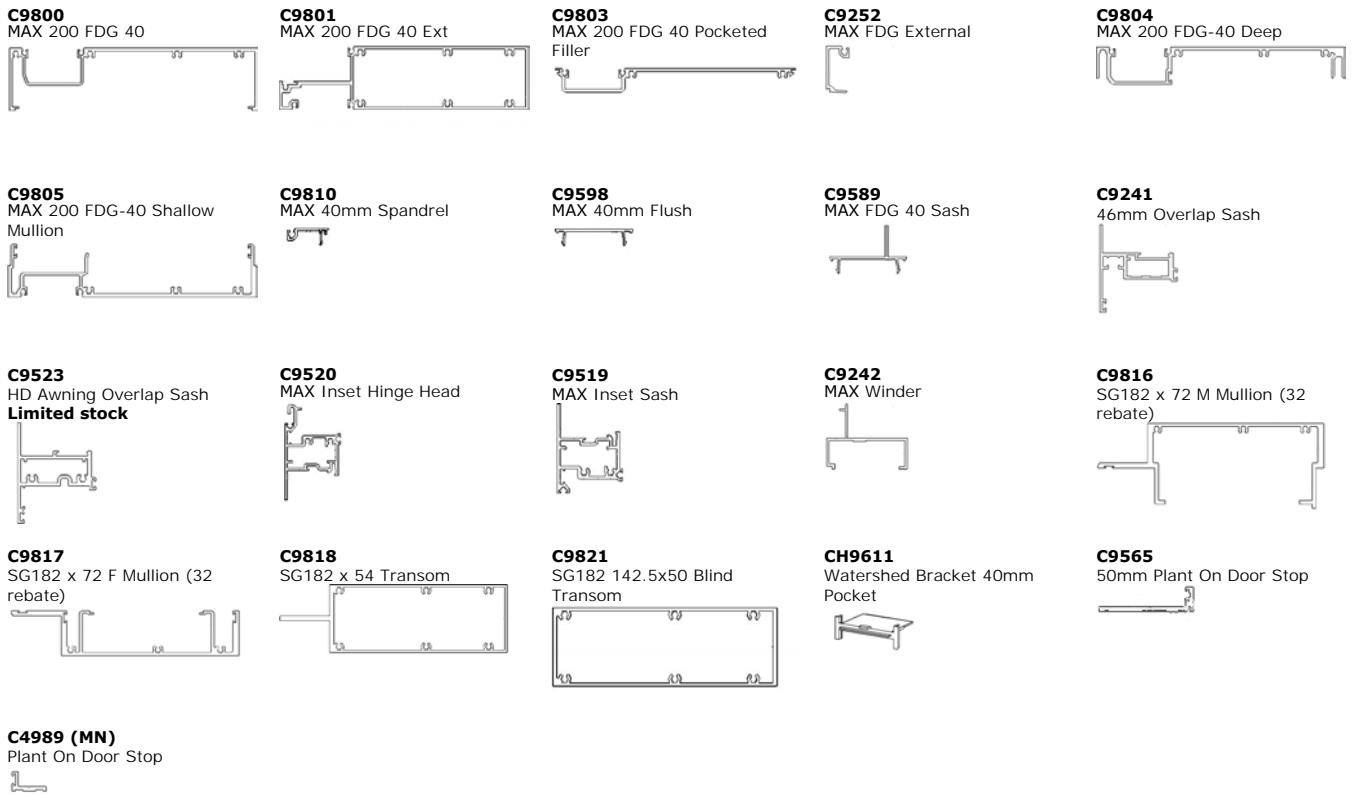

Category: MAX™ 200 Front Double Glazed -40mm Pocket