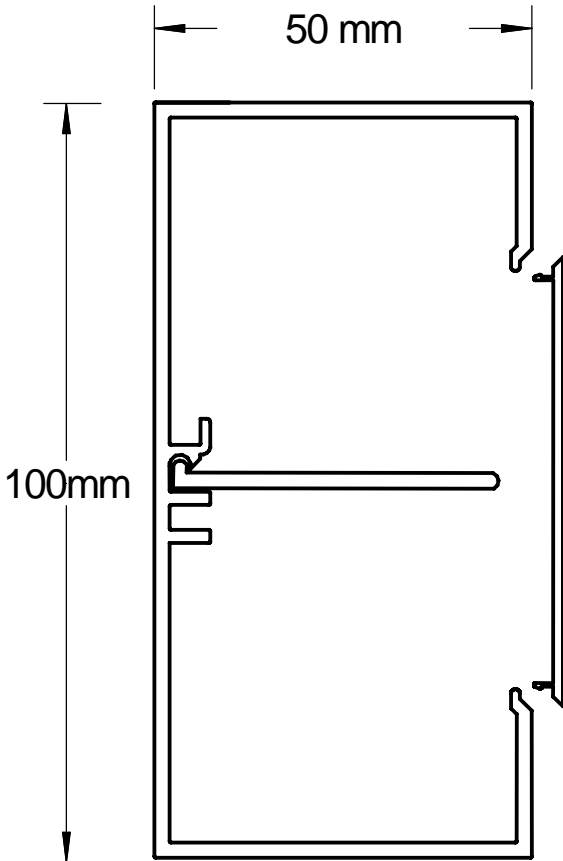

SPECIAL MANUFACTURE

THESE ITEMS ARE MANUFACTURED ON A "AS REQUIRED" BASIS.

PLEASE CONSULT WITH OUR SALES TEAMS FOR YOUR EXACT REQUIREMENT.

Note: These are Special Manufacture and non-returnable items.

Note: These Bollards are not supplied with grid plates.

PART NUMBER	UNIT	DESCRIPTION
ASC-BOLLARD-2 gang-xx	EACH	Aluminium , 2 channel bollard, 100mm x 50mm c/w 2 outlet kits
ASC-BOLLARD-4 gang-xx	EACH	Aluminium , 2 channel bollard, 100mm x 50mm c/w 4 outlet kits
xx = nominated colour