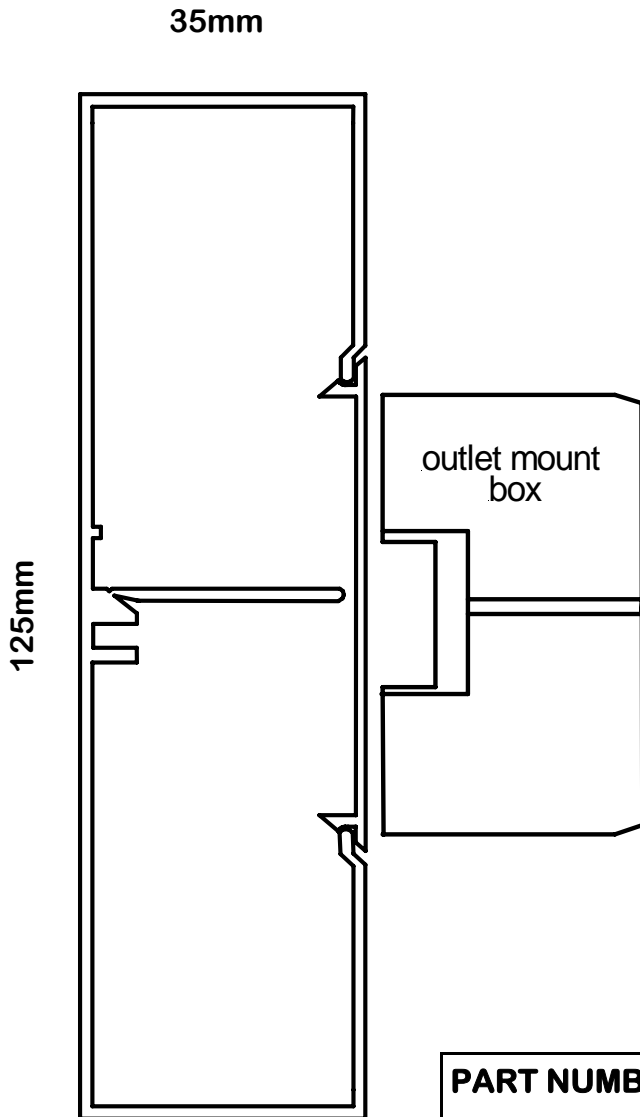

Size: 125mm x 35mm x 2700mm, 2 channel
Cable Capacity: Equivalent to 25 Cat 5 cables per channel with outlet mount box installed.

Colours: Black or White

Outlet Kit: Suits most standard size grid plates with 84mm centres