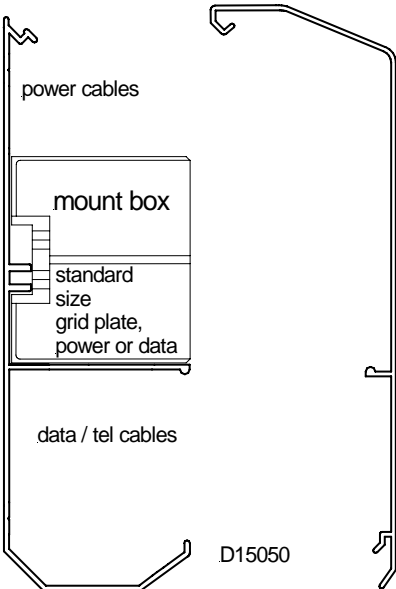

**SUIT MOST
STANDARD
PATTERN GRID
PLATES**

www.skirtec.com.au sales@skirtec.com.au

SKIRTING DUCT BENCH DUCT SERVICE COLUMNS

D15035 and D15050 2 channel Duct

D15035

D15050

SPECIFICATION

Material: Aluminium grade 6060 T5