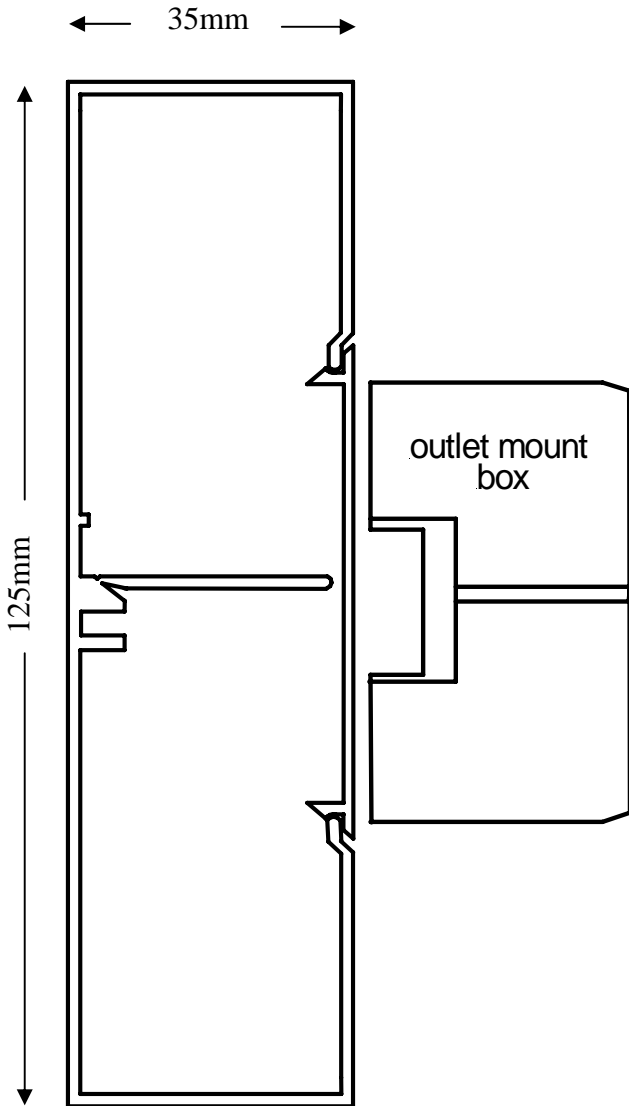

OTHER COLOURS AVAILABLE, P.O.A.

ENQUIRE AT YOUR WHOLESALE NOW!

www.skirtec.com.au sales@skirtec.com.au

SKIRTING DUCT BENCH DUCT SERVICE COLUMNS

ABD12535 All Purpose 2 channel Duct

SPECIFICATION

Material: Extruded aluminium
Size: 125mm x 35mm x 3000mm, 2 channel
Cable Capacity: Equivalent to 25 Cat 5 cables per channel with outlet mount box installed.
Colours: Black , Grey, White Birch or Clear Anodised
Outlet Kit: Suits most standard size grid plates with 84mm centres