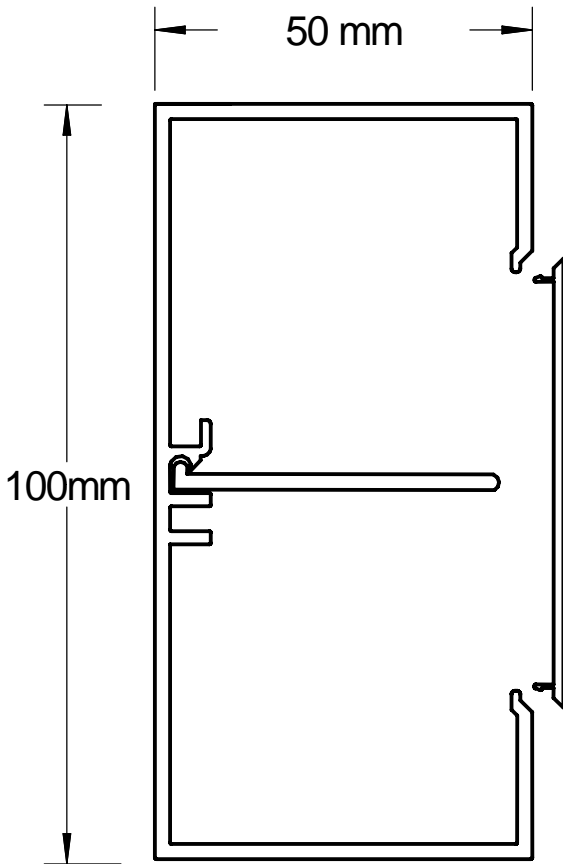

Accessories:

Purpose made accessories are,

- ●Outlet Mount Kit
- ●End Stop
- ●Internal / External modular Corner
- ●Corner 90 degree.

To install an outlet, simply unclip and remove the Segregation barrier and fasten the mount box into the duct body. Replace the barrier in the new position. Re-size the cover before replacing.

PART NUMBER	UNIT	DESCRIPTION
ABD10050-xx xx= nominated colour	LINEAR METRE	Aluminium , 2 channel duct, 100 x 50 c/w cover
ABD10050MT	EACH	Mount Kit for power or data outlet
ABD10050ES	EACH	End stop
ABD10050CNR	EACH	Modular corner, internal or external 90 degree.