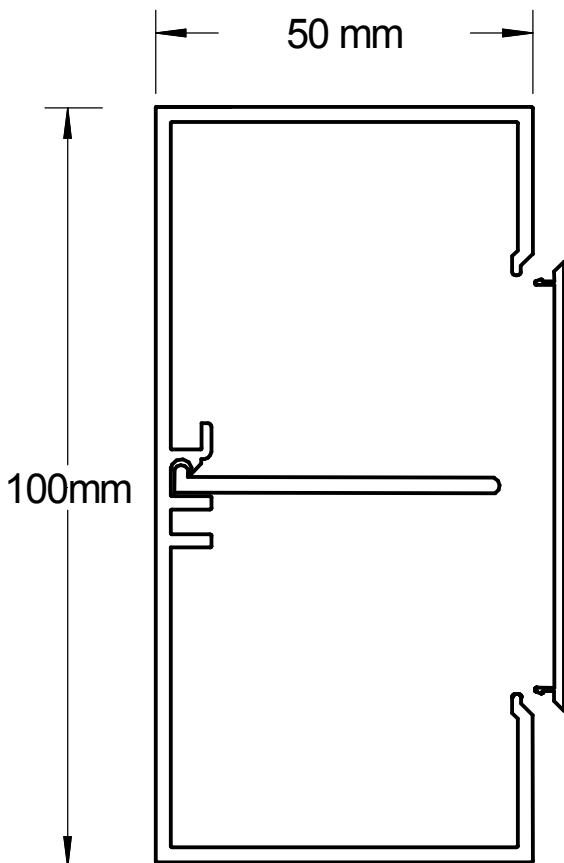

These Service Columns can be supplied in extended lengths for special applications. Please contact Skirtec for details

FULL POWDERCOAT COLOUR RANGE AVAILABLE, P.O.A.

PART NUMBER	UNIT	DESCRIPTION
ASC30-xx **	EACH	3M, 2 channel, service column, c/w mounting hardware and 6 outlet kits.
ASC36-xx **	EACH	3.6M, 2 channel, service column, c/w mounting hardware and 6 outlet kits.
ASC36-Z-MT	EACH	Additional outlet mount kit.
ASC36-Z-FL	EACH	Additional Floor / Ceiling Kit.

** xx = colour code

SKIRTEC GROUP PTY LTD TEL 1800 064 435

www.skirtec.com.au