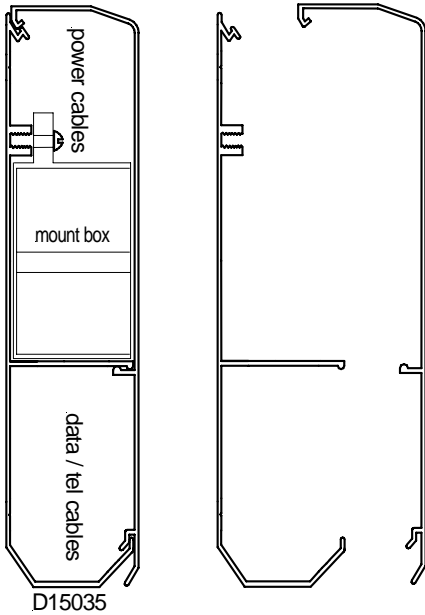

**SUIT MOST
STANDARD
PATTERN GRID
PLATES**

www.skirtec.com.au sales@skirtec.com.au

SKIRTING DUCT BENCH DUCT SERVICE COLUMNS

D15035 and D15050 2 channel Duct

D15035

D15050

SPECIFICATION

Material: Aluminium grade 6060 T5