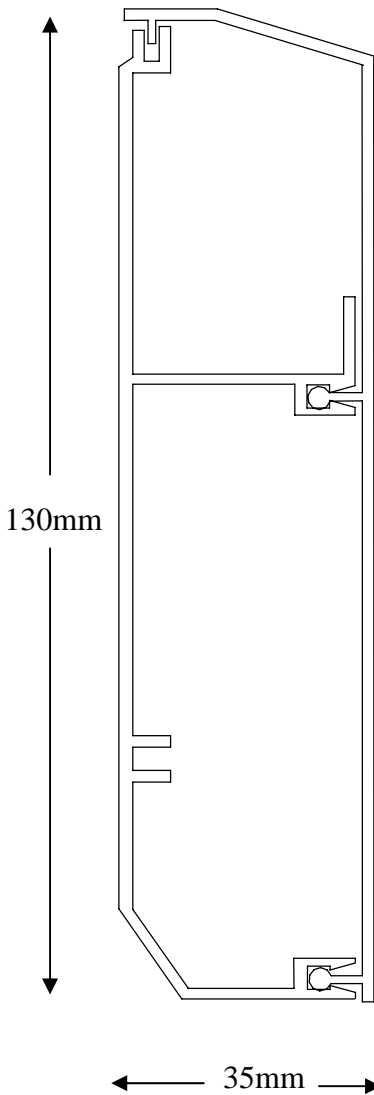

TYPE 21 2 channel Duct

SPECIFICATION

P.V.C.

Material: High Impact Grade PVC-U. (uv modified)
Self extinguishing to UL-94 V-0
Manufactured to ISO 9000

Size: 130mm x 35mm , 2 channel

Cable Capacity: Equivalent to 20 Cat 5 cables in top
5 x power cables in bottom channel.

Colours: Black , White, Grey or Beige.

Outlet Kit: Suits most standard size grid plates
with 84mm centres

Accessories:

Purpose made accessories are,

- Outlet Mount Kit
- End Stop
- Internal / External modular
  Corner 90 degree.

PART NUMBER	UNIT	DESCRIPTION
PCB21-xx	LINEAR METRE	2 Channel duct PVC BASE AND COVER
PCAB21-xx xx= nominated colour	LINEAR METRE	2 Channel duct ALUMINIUM BASE WITH PVC COVER
PIC21	EACH	INTERNAL CORNER
PEC21	EACH	EXTERNAL CORNER
PES21	EACH	END STOP
PK21S-xx	EACH	SINGLE GRID PLATE OUTLET KIT
PK21D-xx	EACH	2 GRID PLATE OUTLET KIT

SKIRTEC GROUP PTY LTD
TEL 1800 064 435

www.skirtec.com.au