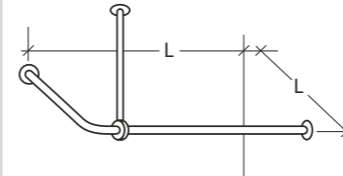

RBA4170-SERIES | 90° ANGLED SHOWER CURTAIN RAIL - STAINLESS STEEL TUBING

- 25mm Diameter, 1000mm Ceiling Support
- Satin Finished Stainless Steel, concealed fixings
- For use with B204.1 hooks
- For use with B204-2 and B204-3 vinyl shower curtains
- Click here to see hooks

Available options:

- RBA4170-120: 1200mm Square
- RBA4170-150: 1500mm Square