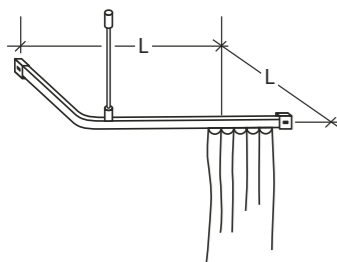

RBA4177-SERIES | 90° ANGLED SHOWER CURTAIN RAIL - ALUMINIUM TRACK

- 1000mm Ceiling Support
- Concealed fixings
- Adjustable at both ends
- Hooks Included

Available options:

- RBA4177-120: 1200mm Square (Taffeta curtain to suit, specify RBA4177-999-001)
- RBA4177-150: 1500mm Square (Taffeta curtain to suit, specify RBA4177-999-002)