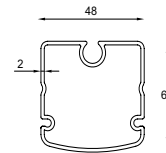

All bolts, screws and pins are high grade stainless steel to ensure extended system life.

The Smooth rafter profiles (130mmx80mm) have been designed with unique Water Guard side channels and rafter profiles to allow for projections up to 10 meters per system.

Widths are customised according to site requirements and available in any size up to 12000 millimeters.

Glory system offers up to 96 sqm of protection at the touch of a button but when required linking multiple systems is also possible and made easy by our patented Storm Channel joining system that ensures 100% waterproof join every time. The Smooth system also includes an integrated gutter system with internal drainage to carry away even the heaviest rain

maximum width: 12000 mm

maximum projection: 8000 mm

One module

Two modules

Three modules

Technical Details

1 - Rafter profile

2 - Gutter profile

3 - Front post

4 - Fabric support profile

5 - Puller profile

Dimension	Fabric Height	Hood	Fall	Fab.Sup.Profiles
cm	(H) cm	(L) cm	(Y) cm	pc
300	46,8	75	65	8
350	47,7	82	71,1	9
400	48,5	89	77,2	10
450	49,4	96	83,4	11
500	50,3	103	89,5	12
550	51,1	110	95,7	13
600	52	117	101,8	14
650	52,8	124	107,9	15
700	53,7	131	114	16
750	54,5	138	120,2	17
800	55,4	145	126,4	18
850	56,2	152	132,5	19
900	57	159	138,6	20
950	57,9	166	144,8	21
1000	64,1	173	151,6	22