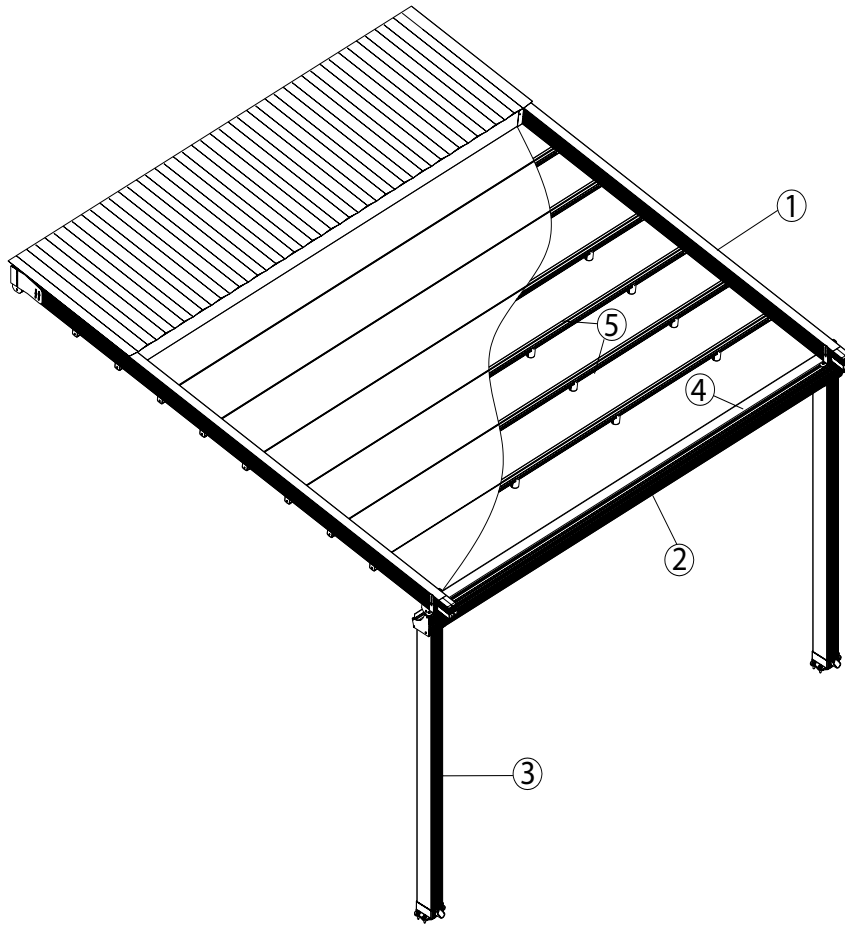

All bolts, screws and pins are high grade stainless steel to ensure extended system life.

The Smooth rafter profiles (130mmx80mm) have been designed with unique Water Guard side channels and rafter profiles to allow for projections up to 10 meters per system.

Widths are customised according to site requirements and available in any size up to 12000 millimeters.

Glory system offers up to 96 sqm of protection at the touch of a button but when required linking multiple systems is also possible and made easy by our patented Storm Channel joining system that ensures 100% waterproof join every time. The Smooth system also includes an integrated gutter system with internal drainage to carry away even the heaviest rain

maximum width: 12000 mm

maximum projection: 8000 mm

One module

Two modules

Three modules

Technical Details

1 - Rafter profile

2 - Gutter profile

3 - Front post

4 - Fabric support profile

5 - Puller profile

Dimension	Fabric Height	Hood	Fall	Fab.Sup.Profiles
cm	(H) cm	(L) cm	(Y) cm	pc
300	46,8	75	65	8
350	47,7	82	71,1	9
400	48,5	89	77,2	10
450	49,4	96	83,4	11
500	50,3	103	89,5	12
550	51,1	110	95,7	13
600	52	117	101,8	14
650	52,8	124	107,9	15
700	53,7	131	114	16
750	54,5	138	120,2	17
800	55,4	145	126,4	18
850	56,2	152	132,5	19
900	57	159	138,6	20
950	57,9	166	144,8	21
1000	64,1	173	151,6	22