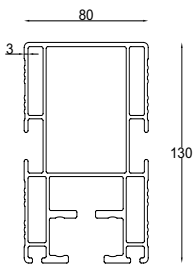

All bolts, screws and pins are high grade stainless steel to ensure extended system life.

The Smooth rafter profiles (130mmx80mm) have been designed with unique Water Guard side channels and rafter profiles to allow for projections up to 10 meters per system.

Widths are customised according to site requirements and available in any size up to 12000 millimeters.

Glory system offers up to 96 sqm of protection at the touch of a button but when required linking multiple systems is also possible and made easy by our patented Storm Channel joining system that ensures 100% waterproof join every time. The Smooth system also includes an integrated gutter system with internal drainage to carry away even the heaviest rain

maximum width: 12000 mm

maximum projection: 8000 mm

One module

Two modules

Three modules

Technical Details

1 - Rafter profile

2 - Gutter profile

3 - Front post

4 - Fabric support profile

5 - Puller profile

Dimension	Fabric Height	Hood	Fall	Fab.Sup.Profiles
cm	(H) cm	(L) cm	(Y) cm	pc
300	46,8	75	65	8
350	47,7	82	71,1	9
400	48,5	89	77,2	10
450	49,4	96	83,4	11
500	50,3	103	89,5	12
550	51,1	110	95,7	13
600	52	117	101,8	14
650	52,8	124	107,9	15
700	53,7	131	114	16
750	54,5	138	120,2	17
800	55,4	145	126,4	18
850	56,2	152	132,5	19
900	57	159	138,6	20
950	57,9	166	144,8	21
1000	64,1	173	151,6	22