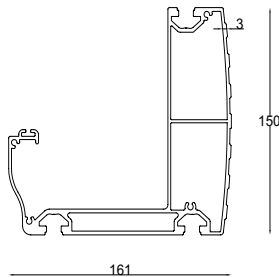

All bolts, screws and pins are high grade stainless steel to ensure extended system life.

The Smooth rafter profiles (130mmx80mm) have been designed with unique Water Guard side channels and rafter profiles to allow for projections up to 10 meters per system.

Widths are customised according to site requirements and available in any size up to 12000 millimeters.

Glory system offers up to 96 sqm of protection at the touch of a button but when required linking multiple systems is also possible and made easy by our patented Storm Channel joining system that ensures 100% waterproof join every time. The Smooth system also includes an integrated gutter system with internal drainage to carry away even the heaviest rain

maximum width: 12000 mm

maximum projection: 8000 mm

One module

Two modules

Three modules

Technical Details

1 - Rafter profile

2 - Gutter profile

3 - Front post

4 - Fabric support profile

5 - Puller profile

Dimension	Fabric Height	Hood	Fall	Fab.Sup.Profiles
cm	(H) cm	(L) cm	(Y) cm	pc
300	46,8	75	65	8
350	47,7	82	71,1	9
400	48,5	89	77,2	10
450	49,4	96	83,4	11
500	50,3	103	89,5	12
550	51,1	110	95,7	13
600	52	117	101,8	14
650	52,8	124	107,9	15
700	53,7	131	114	16
750	54,5	138	120,2	17
800	55,4	145	126,4	18
850	56,2	152	132,5	19
900	57	159	138,6	20
950	57,9	166	144,8	21
1000	64,1	173	151,6	22