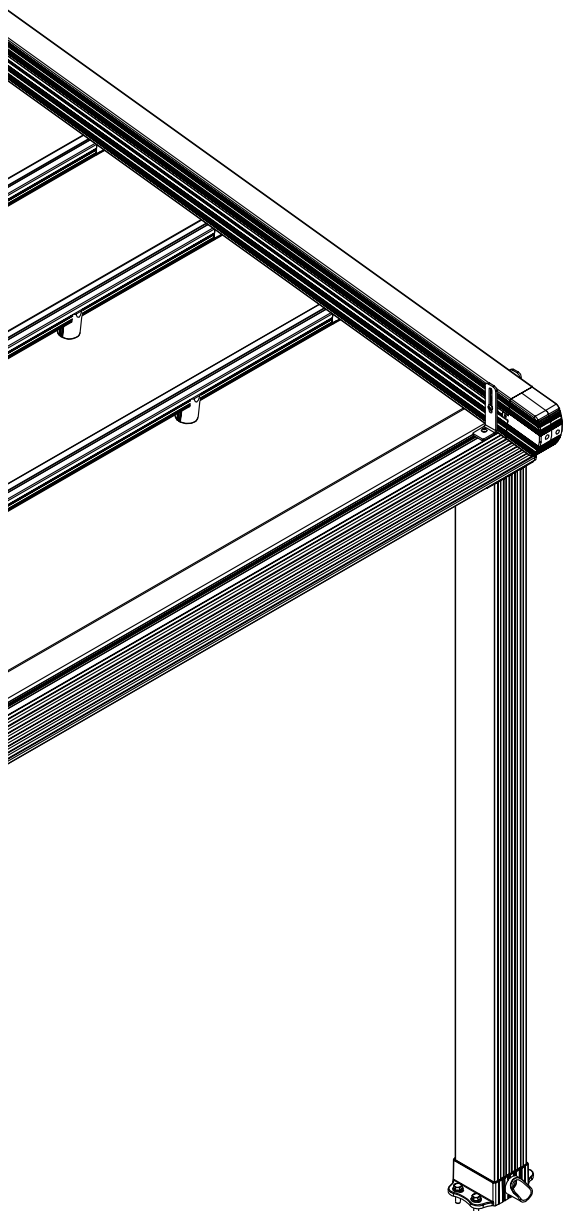

All bolts, screws and pins are high grade stainless steel to ensure extended system life.

The Smooth rafter profiles (130mmx80mm) have been designed with unique Water Guard side channels and rafter profiles to allow for projections up to 10 meters per system.

Widths are customised according to site requirements and available in any size up to 12000 millimeters.

Glory system offers up to 96 sqm of protection at the touch of a button but when required linking multiple systems is also possible and made easy by our patented Storm Channel joining system that ensures 100% waterproof join every time. The Smooth system also includes an integrated gutter system with internal drainage to carry away even the heaviest rain

maximum width: 12000 mm

maximum projection: 8000 mm

One module

Two modules

Three modules

Technical Details

1 - Rafter profile

2 - Gutter profile