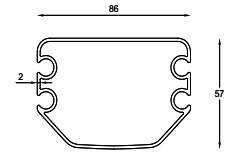

All bolts, screws and pins are high grade stainless steel to ensure extended system life.

The Smooth rafter profiles (130mmx80mm) have been designed with unique Water Guard side channels and rafter profiles to allow for projections up to 10 meters per system.

Widths are customised according to site requirements and available in any size up to 12000 millimeters.

Glory system offers up to 96 sqm of protection at the touch of a button but when required linking multiple systems is also possible and made easy by our patented Storm Channel joining system that ensures 100% waterproof join every time. The Smooth system also includes an integrated gutter system with internal drainage to carry away even the heaviest rain

maximum width: 12000 mm

maximum projection: 8000 mm

One module

Two modules

Three modules

Technical Details

1 - Rafter profile

2 - Gutter profile

3 - Front post

4 - Fabric support profile

5 - Puller profile

Dimension	Fabric Height	Hood	Fall	Fab.Sup.Profiles
cm	(H) cm	(L) cm	(Y) cm	pc
300	46,8	75	65	8
350	47,7	82	71,1	9
400	48,5	89	77,2	10
450	49,4	96	83,4	11
500	50,3	103	89,5	12
550	51,1	110	95,7	13
600	52	117	101,8	14
650	52,8	124	107,9	15
700	53,7	131	114	16
750	54,5	138	120,2	17
800	55,4	145	126,4	18
850	56,2	152	132,5	19
900	57	159	138,6	20
950	57,9	166	144,8	21
1000	64,1	173	151,6	22