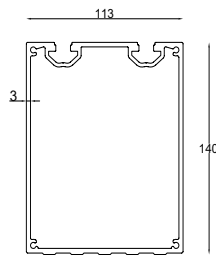

All bolts, screws and pins are high grade stainless steel to ensure extended system life.

The Smooth rafter profiles (130mmx80mm) have been designed with unique Water Guard side channels and rafter profiles to allow for projections up to 10 meters per system.

Widths are customised according to site requirements and available in any size up to 12000 millimeters.

Glory system offers up to 96 sqm of protection at the touch of a button but when required linking multiple systems is also possible and made easy by our patented Storm Channel joining system that ensures 100% waterproof join every time. The Smooth system also includes an integrated gutter system with internal drainage to carry away even the heaviest rain

maximum width: 12000 mm

maximum projection: 8000 mm

One module

Two modules

Three modules

Technical Details

1 - Rafter profile

2 - Gutter profile

3 - Front post

4 - Fabric support profile

5 - Puller profile

Dimension	Fabric Height	Hood	Fall	Fab.Sup.Profiles
cm	(H) cm	(L) cm	(Y) cm	pc
300	46,8	75	65	8
350	47,7	82	71,1	9
400	48,5	89	77,2	10
450	49,4	96	83,4	11
500	50,3	103	89,5	12
550	51,1	110	95,7	13
600	52	117	101,8	14
650	52,8	124	107,9	15
700	53,7	131	114	16
750	54,5	138	120,2	17
800	55,4	145	126,4	18
850	56,2	152	132,5	19
900	57	159	138,6	20
950	57,9	166	144,8	21
1000	64,1	173	151,6	22