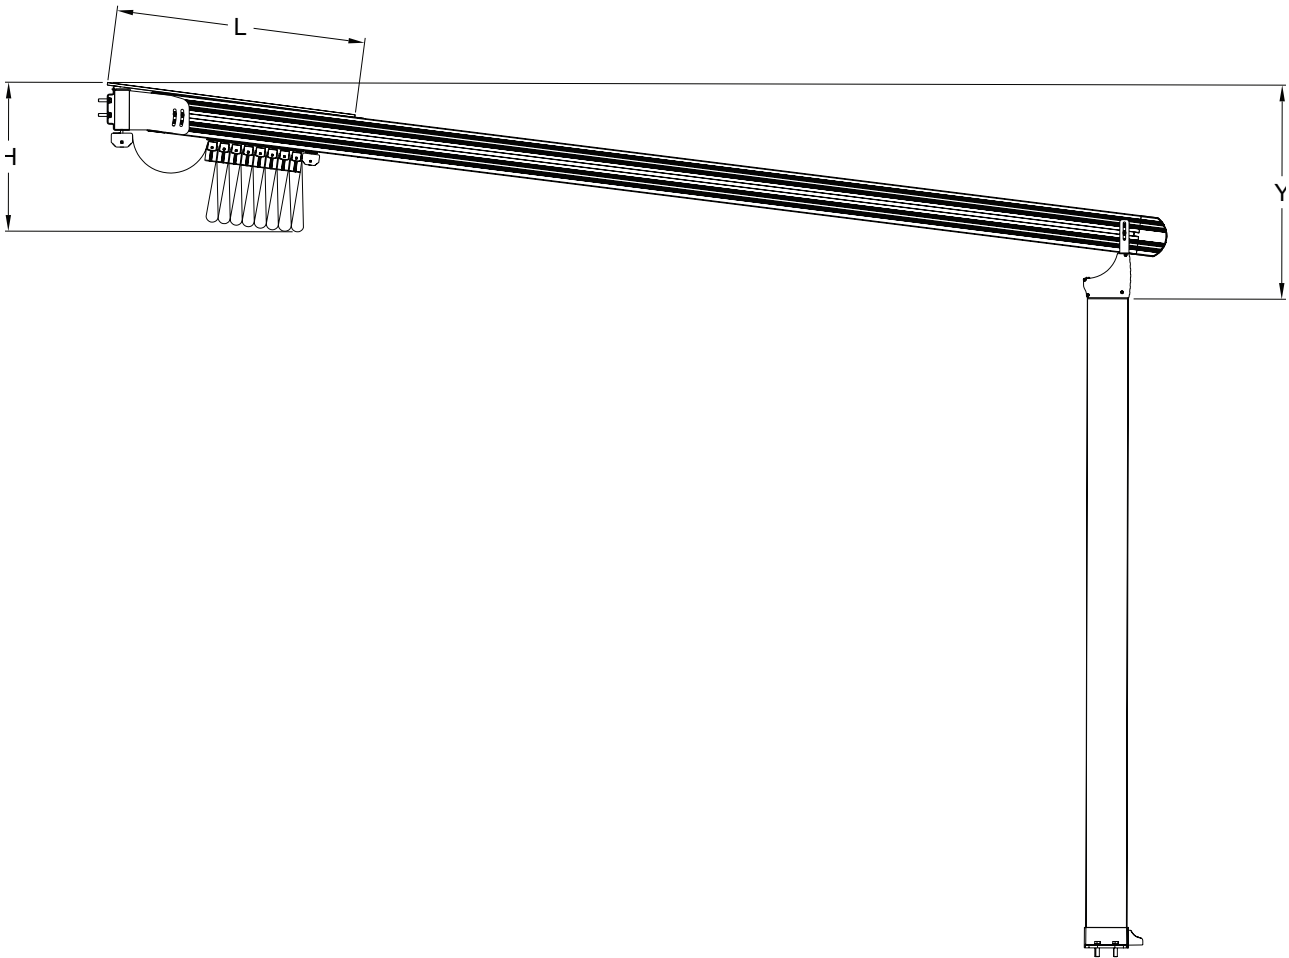

All bolts, screws and pins are high grade stainless steel to ensure extended system life.

The Smooth rafter profiles (130mmx80mm) have been designed with unique Water Guard side channels and rafter profiles to allow for projections up to 10 meters per system.

Widths are customised according to site requirements and available in any size up to 12000 millimeters.

Glory system offers up to 96 sqm of protection at the touch of a button but when required linking multiple systems is also possible and made easy by our patented Storm Channel joining system that ensures 100% waterproof join every time. The Smooth system also includes an integrated gutter system with internal drainage to carry away even the heaviest rain

maximum width: 12000 mm

maximum projection: 8000 mm

One module

Two modules

Three modules

Technical Details

1 - Rafter profile

2 - Gutter profile

3 - Front post

4 - Fabric support profile

5 - Puller profile

Dimension	Fabric Height	Hood	Fall	Fab.Sup.Profiles
cm	(H) cm	(L) cm	(Y) cm	pc
300	46,8	75	65	8
350	47,7	82	71,1	9
400	48,5	89	77,2	10
450	49,4	96	83,4	11
500	50,3	103	89,5	12
550	51,1	110	95,7	13
600	52	117	101,8	14
650	52,8	124	107,9	15
700	53,7	131	114	16
750	54,5	138	120,2	17
800	55,4	145	126,4	18
850	56,2	152	132,5	19
900	57	159	138,6	20
950	57,9	166	144,8	21
1000	64,1	173	151,6	22