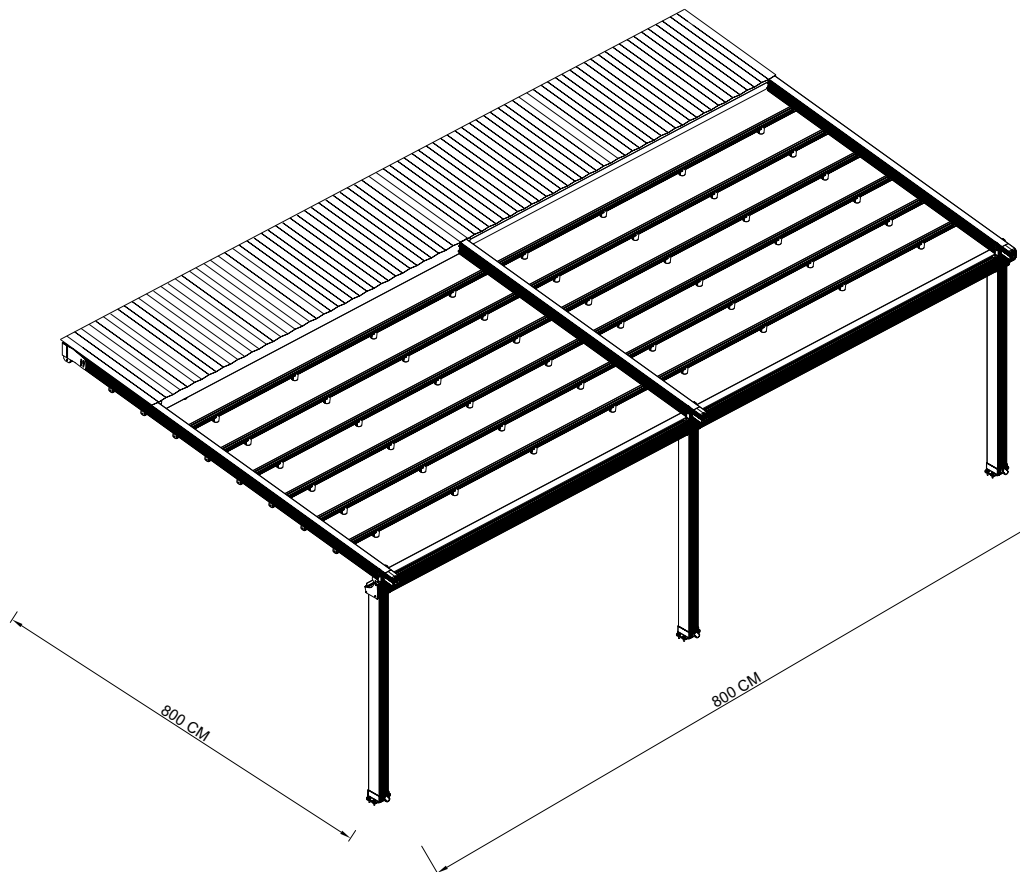

All bolts, screws and pins are high grade stainless steel to ensure extended system life.

The Smooth rafter profiles (130mmx80mm) have been designed with unique Water Guard side channels and rafter profiles to allow for projections up to 10 meters per system.

Widths are customised according to site requirements and available in any size up to 12000 millimeters.

Glory system offers up to 96 sqm of protection at the touch of a button but when required linking multiple systems is also possible and made easy by our patented Storm Channel joining system that ensures 100% waterproof join every time. The Smooth system also includes an integrated gutter system with internal drainage to carry away even the heaviest rain

maximum width: 12000 mm

maximum projection: 8000 mm

One module

Two modules

Three modules

Technical Details

1 - Rafter profile

2 - Gutter profile

3 - Front post

4 - Fabric support profile

5 - Puller profile

Dimension	Fabric Height	Hood	Fall	Fab.Sup.Profiles
cm	(H) cm	(L) cm	(Y) cm	pc
300	46,8	75	65	8
350	47,7	82	71,1	9
400	48,5	89	77,2	10
450	49,4	96	83,4	11
500	50,3	103	89,5	12
550	51,1	110	95,7	13
600	52	117	101,8	14
650	52,8	124	107,9	15
700	53,7	131	114	16
750	54,5	138	120,2	17
800	55,4	145	126,4	18
850	56,2	152	132,5	19
900	57	159	138,6	20
950	57,9	166	144,8	21
1000	64,1	173	151,6	22