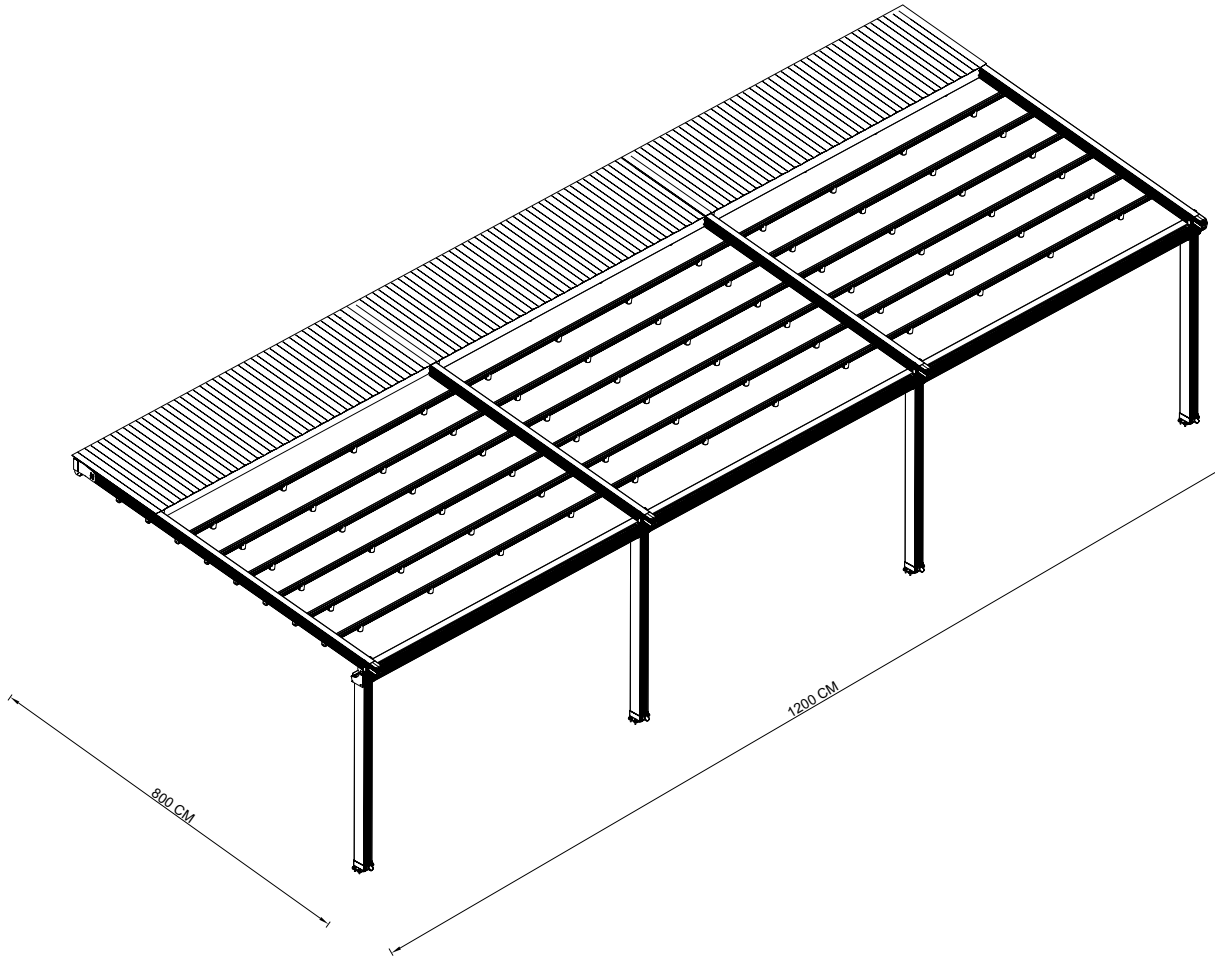

PAPILIO RETRACTABLE ROOFS
(RISING SHADE SYSTEMS - GLORY FLAT)
TECHNICAL INFORMATION

PAPILIO

Glory Flat

Glory Flat retractable pergola system provides a stylish architectural covering to allow large outdoor areas to be used in even the worst of weather conditions.

All bolts, screws and pins are high grade stainless steel to ensure extended system life.

The Smooth rafter profiles (130mmx80mm) have been designed with unique Water Guard side channels and rafter profiles to allow for projections up to 10 meters per system.

Widths are customised according to site requirements and available in any size up to 12000 millimeters.

Glory system offers up to 96 sqm of protection at the touch of a button but when required linking multiple systems is also possible and made easy by our patented Storm Channel joining system that ensures 100% waterproof join every time. The Smooth system also includes an integrated gutter system with internal drainage to carry away even the heaviest rain

maximum width: 12000 mm

maximum projection: 8000 mm

One module

Two modules

Three modules

Technical Details

1 - Rafter profile

2 - Gutter profile