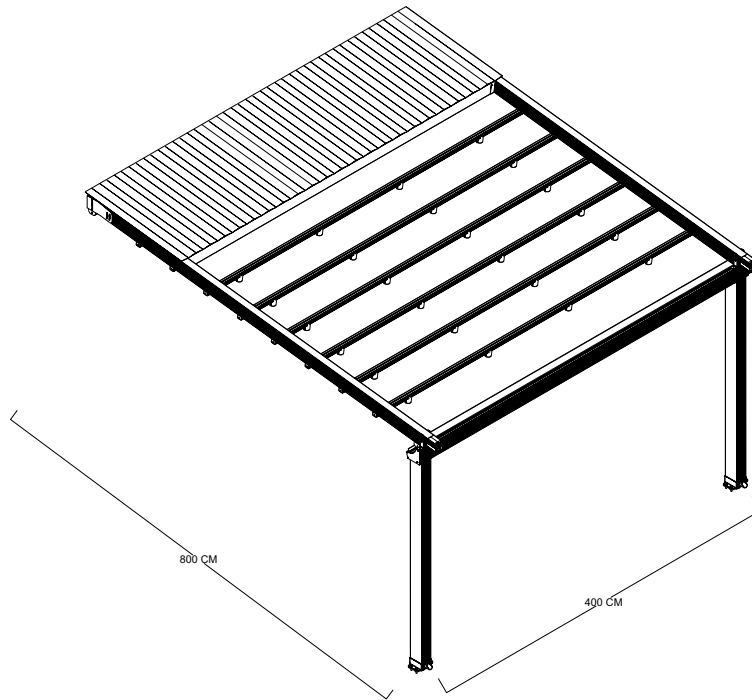

PAPILIO RETRACTABLE ROOFS
(RISING SHADE SYSTEMS - GLORY FLAT)
TECHNICAL INFORMATION

PAPILIO

Glory Flat

Glory Flat retractable pergola system provides a stylish architectural covering to allow large outdoor areas to be used in even the worst of weather conditions.

All bolts, screws and pins are high grade stainless steel to ensure extended system life.

The Smooth rafter profiles (130mmx80mm) have been designed with unique Water Guard side channels and rafter profiles to allow for projections up to 10 meters per system.

Widths are customised according to site requirements and available in any size up to 12000 millimeters.

Glory system offers up to 96 sqm of protection at the touch of a button but when required linking multiple systems is also possible and made easy by our patented Storm Channel joining system that ensures 100% waterproof join every time. The Smooth system also includes an integrated gutter system with internal drainage to carry away even the heaviest rain

maximum width: 12000 mm

maximum projection: 8000 mm

One module

Two modules

Three modules

Technical Details

1 - Rafter profile

2 - Gutter profile