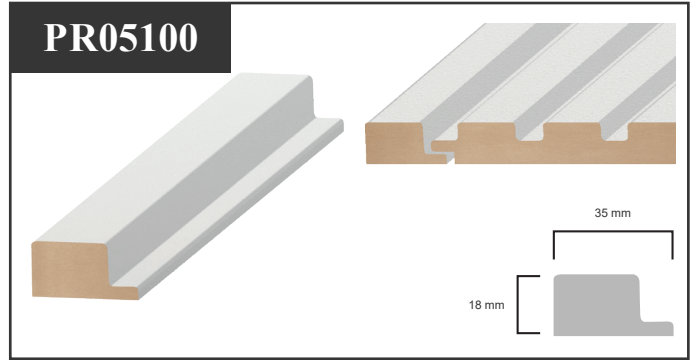

PR03771

PR05099

PR05100

1015

1017

LMBR.55

LMBR.54