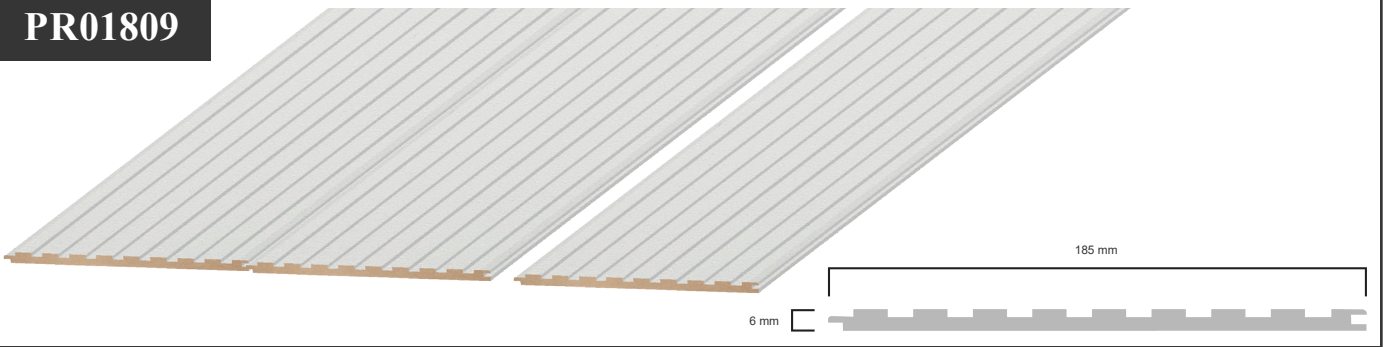

PR05053

2009

PR01809

LMBR.59

PR05151