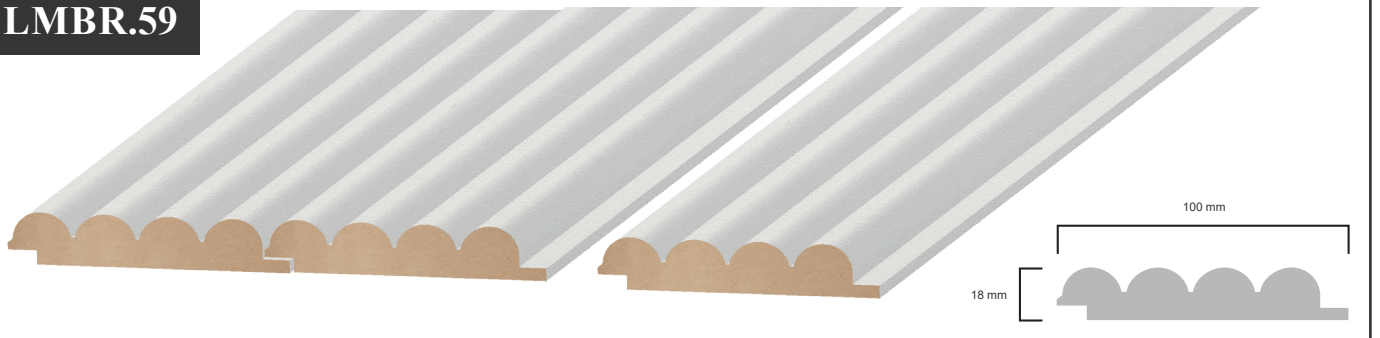

PR05053

2009

PR01809

LMBR.59

PR05151