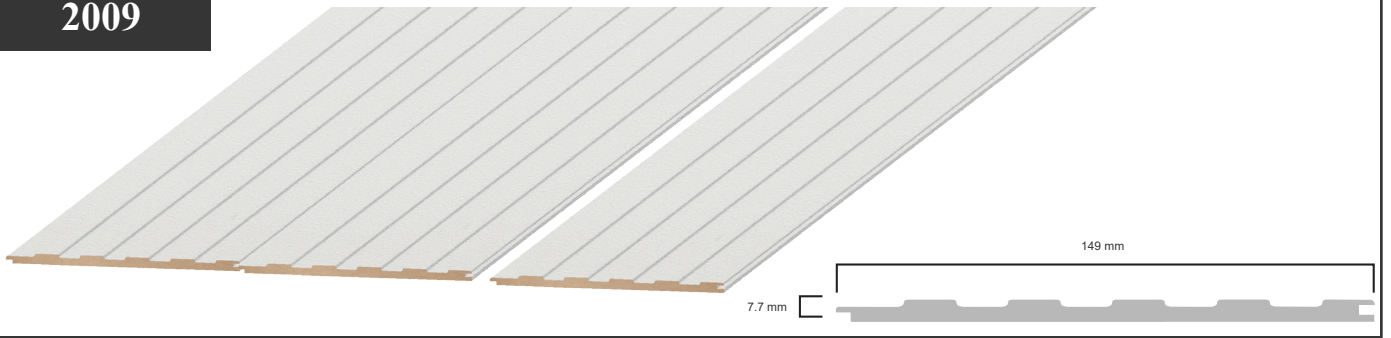

PR05053

2009

PR01809

LMBR.59

PR05151