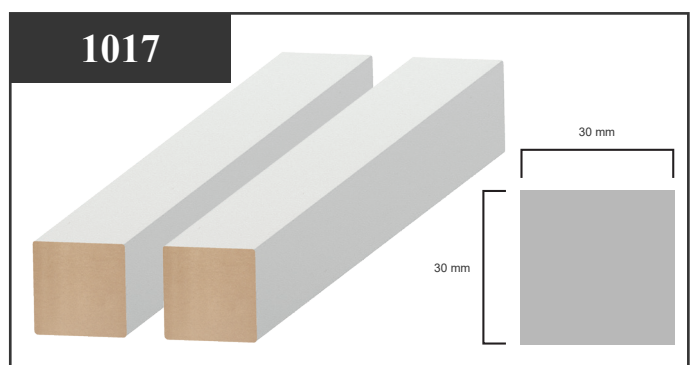

PR03771

PR05099

PR05100

1015

1017

LMBR.55

LMBR.54