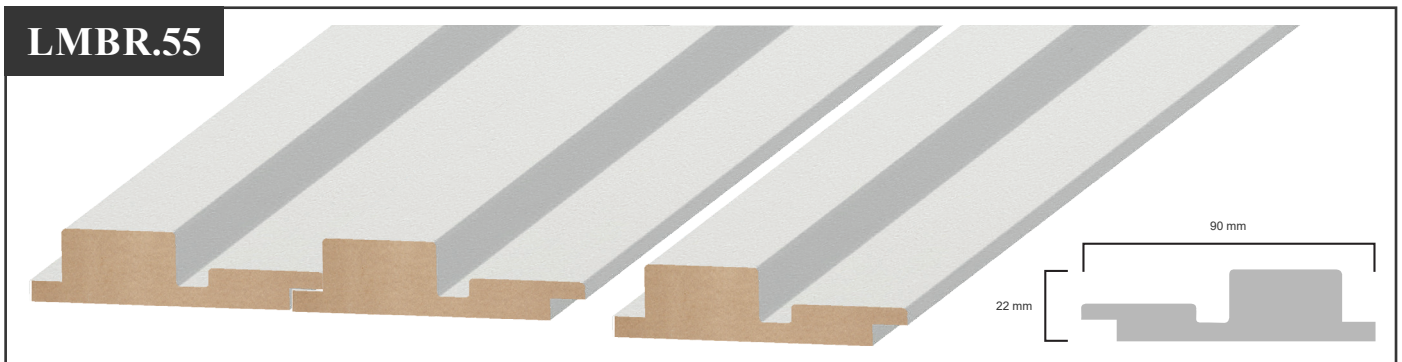

PR03771

PR05099

PR05100

1015

1017

LMBR.55

LMBR.54