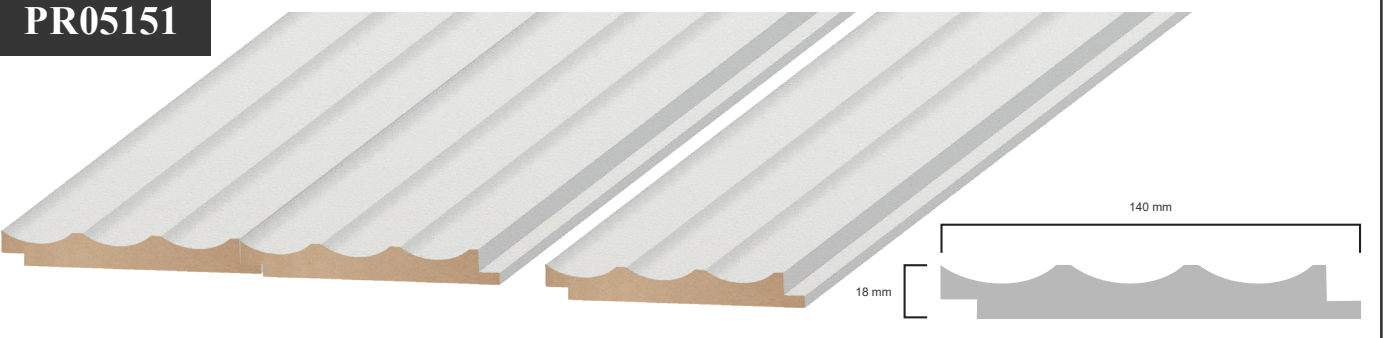

PR05053

2009

PR01809

LMBR.59

PR05151