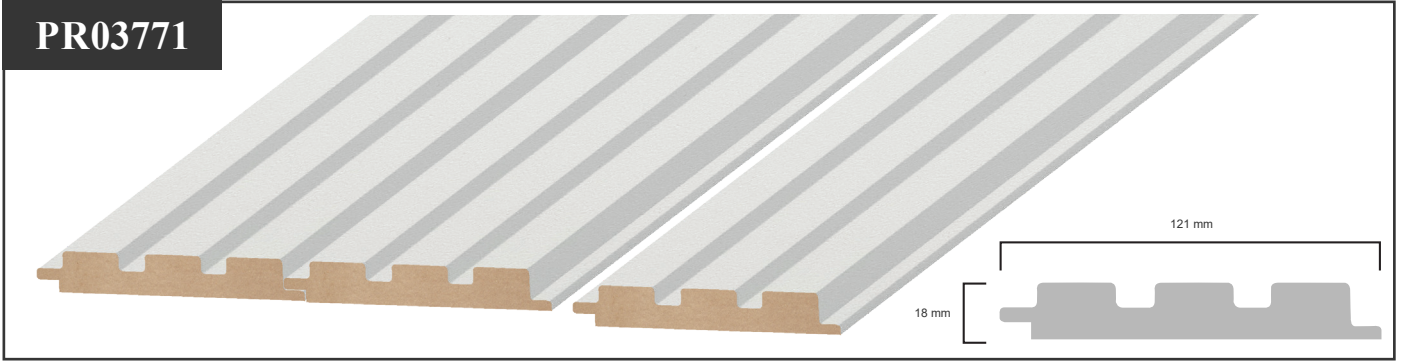

PR03771

PR05099

PR05100

1015

1017

LMBR.55

LMBR.54