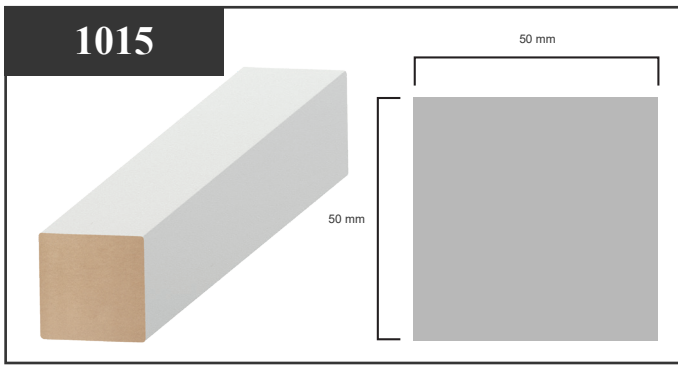

PR03771

PR05099

PR05100

1015

1017

LMBR.55

LMBR.54