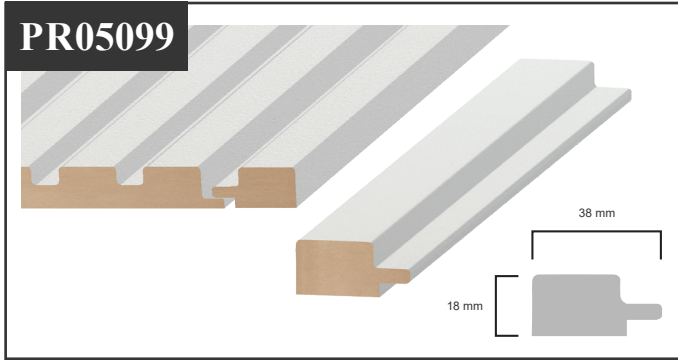

PR03771

PR05099

PR05100

1015

1017

LMBR.55

LMBR.54