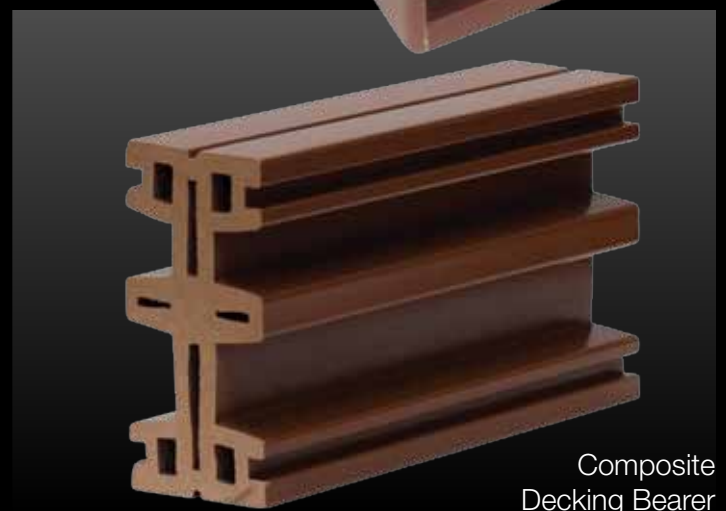

- ✓ Low maintenance composite timber
- ✓ Natural wood appearance
- ✓ Made from 87% recycled materials
- ✓ UV stable
- ✓ Non-slip
- ✓ Hidden Fixings
- ✓ All hidden fixings supplied
- ✓ Composite bearers available
- ✓ Choice of Teak or Charcoal colours
- ✓ Three sizes available