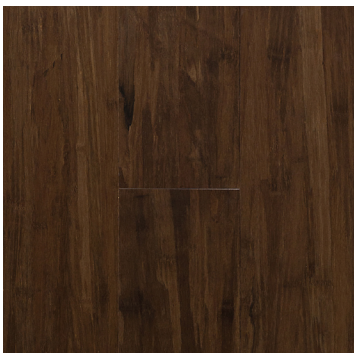

Smoked Coffee