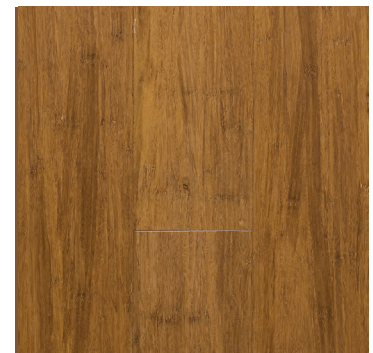

Stonewood

■ Hot Pressed

Stonewood Bamboo Flooring is made up of Hot Pressed Boards which are higher in density and ultimately harder than all other timber flooring.

■ Sustainable

Bamboo is fast growing, taking only 5-6 years on average to mature. It is an eco friendly resource and a perfect renewable alternative to timber flooring .

■ Scratch Resistance Satin Finish

Full 10 layers German Treffert finish at 50% gloss make it extra durable and scratch resistant.

■ Top Quality

Strict selection from raw material to finished product. Stonewood Bamboo floor's consistent density, color and moisture content ensure your finished floor is a masterpiece.

■ Easy Installation

End Matching Licensed Drop Lock System makes the installation super easy. Stonewood Bamboo is a perfect DIY product.

■ Lifetime Structural Warranty

With the lifetime structural warranty you can rely on lifelong enjoyment.

■ Technical Specifications

- » Hot Pressed Solid Board
- » Drop Lock on the ends
- » 20 years' wear warranty
- » 50% Satin Finish
- » Voc: E1
- » Dimensions: 1850x125x14m
- » Pack size: 1.388sqm/Ctn, 6 pcs

Coffee

Your Local Distributor