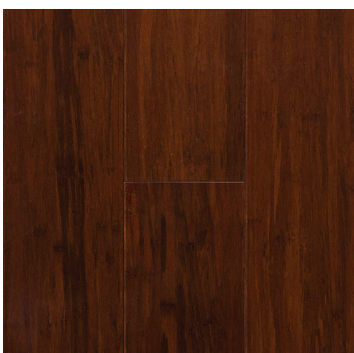

Red Mahogany

■ Hot Pressed

Stonewood Bamboo Flooring is made up of Hot Pressed Boards which are higher in density and ultimately harder than all other timber flooring.

■ Sustainable

Bamboo is fast growing, taking only 5-6 years on average to mature. It is an eco friendly resource and a perfect renewable alternative to timber flooring .

■ Scratch Resistance Satin Finish

Full 10 layers German Treffert finish at 50% gloss make it extra durable and scratch resistant.

■ Top Quality

Strict selection from raw material to finished product. Stonewood Bamboo floor's consistent density, color and moisture content ensure your finished floor is a masterpiece.

■ Technical Specifications

- » Hot Pressed Solid Board
- » Drop Lock on the ends
- » 20 years' wear warranty
- » 50% Satin Finish
- » Voc: E1
- » Dimensions: 1850x125x14m
- » Pack size: 1.388sqm/Ctn, 6 pcs