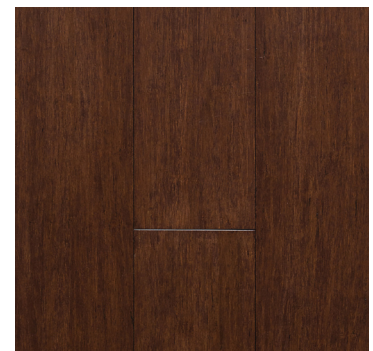

Stonewood

■ Hot Pressed

Stonewood Bamboo Flooring is made up of Hot Pressed Boards which are higher in density and ultimately harder than all other timber flooring.

■ Sustainable

Bamboo is fast growing, taking only 5-6 years on average to mature. It is an eco friendly resource and a perfect renewable alternative to timber flooring .

■ Scratch Resistance Satin Finish

Full 10 layers German Treffert finish at 50% gloss make it extra durable and scratch resistant.

■ Top Quality

Strict selection from raw material to finished product. Stonewood Bamboo floor's consistent density, color and moisture content ensure your finished floor is a masterpiece.

■ Easy Installation

End Matching Licensed Drop Lock System makes the installation super easy. Stonewood Bamboo is a perfect DIY product.

■ Lifetime Structural Warranty

With the lifetime structural warranty you can rely on lifelong enjoyment.

■ Technical Specifications

- » Hot Pressed Solid Board
- » Drop Lock on the ends
- » 20 years' wear warranty
- » 50% Satin Finish
- » Voc: E1
- » Dimensions: 1850x125x14m
- » Pack size: 1.388sqm/Ctn, 6 pcs

Chocolate

Your Local Distributor